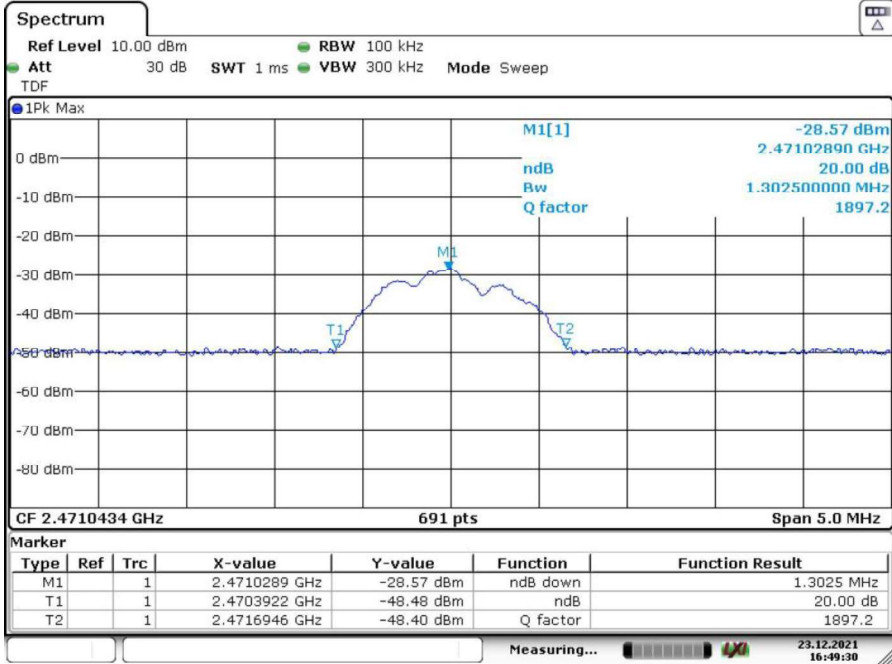

Appendix 1

Test Results

20dB Bandwidth

Tx frequency: 2402MHz

Date: 23.DEC.2021 16:45:07

Tx frequency: 2470MHz

Date: 23.DEC.2021 16:46:52

Tx frequency: 2471MHz

Date: 23.DEC.2021 16:49:30

99% Bandwidth

Tx frequency: 2402MHz

Date: 23.DEC.2021 16:55:32

Tx frequency: 2470MHz

Date: 23.DEC.2021 16:57:25

Tx frequency: 2471MHz

Date: 23.DEC.2021 16:53:13