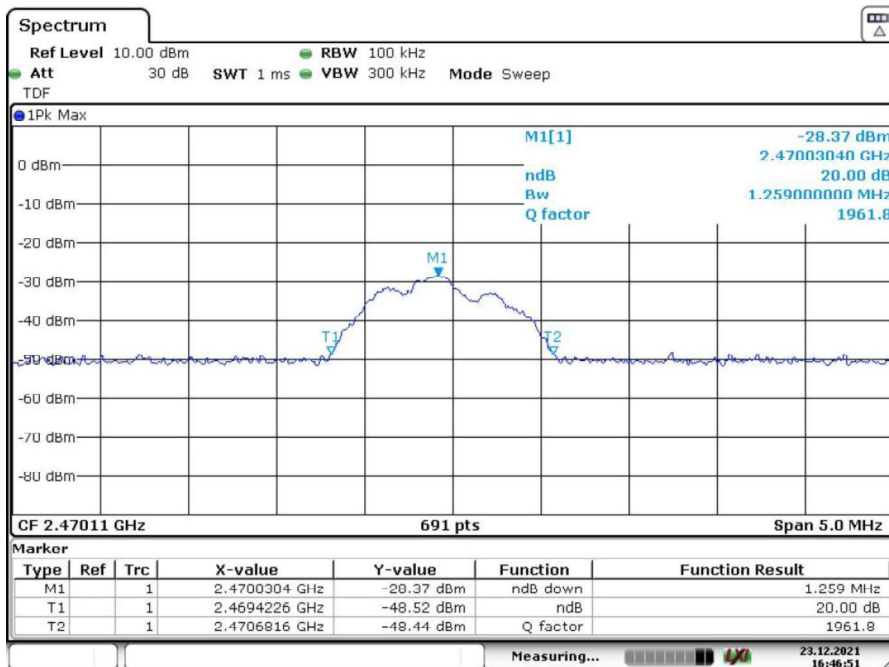

Appendix 1

Test Results

20dB Bandwidth

Tx frequency: 2402MHz

Date: 23.DEC.2021 16:45:07

Tx frequency: 2470MHz

Date: 23.DEC.2021 16:46:52

Tx frequency: 2471MHz

Date: 23.DEC.2021 16:49:30

99% Bandwidth

Tx frequency: 2402MHz

Date: 23.DEC.2021 16:55:32

Tx frequency: 2470MHz

Date: 23.DEC.2021 16:57:25

Tx frequency: 2471MHz

Date: 23.DEC.2021 16:53:13