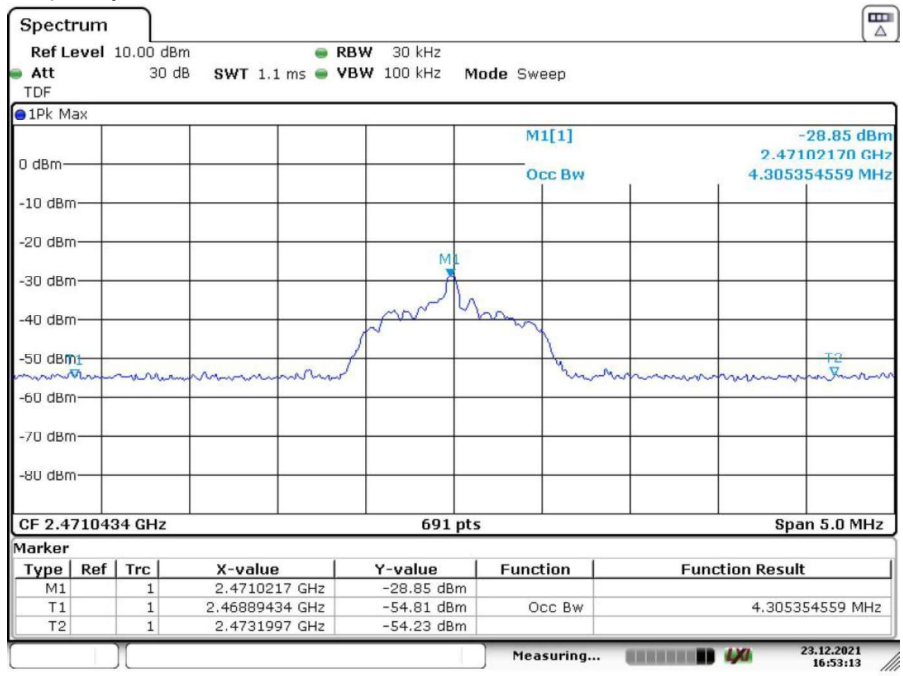

Date: 23.DEC.2021 16:49:30

99% Bandwidth

Tx frequency: 2402MHz

Date: 23.DEC.2021 16:55:32

Tx frequency: 2470MHz

Date: 23.DEC.2021 16:57:25

Tx frequency: 2471MHz

Date: 23.DEC.2021 16:53:13