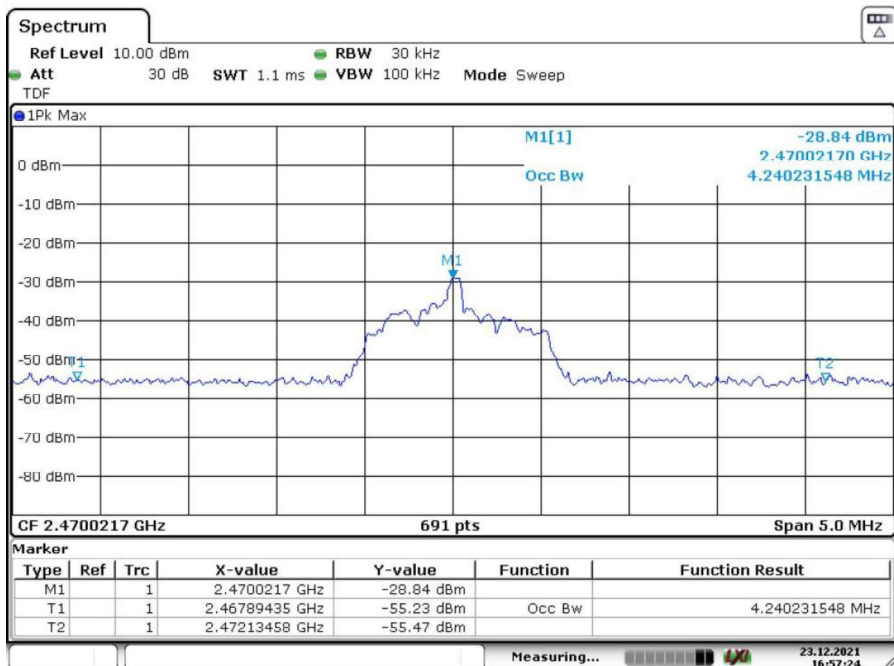

Date: 23.DEC.2021 16:49:30

99% Bandwidth

Tx frequency: 2402MHz

Date: 23.DEC.2021 16:55:32

Tx frequency: 2470MHz

Date: 23.DEC.2021 16:57:25

Tx frequency: 2471MHz

Date: 23.DEC.2021 16:53:13