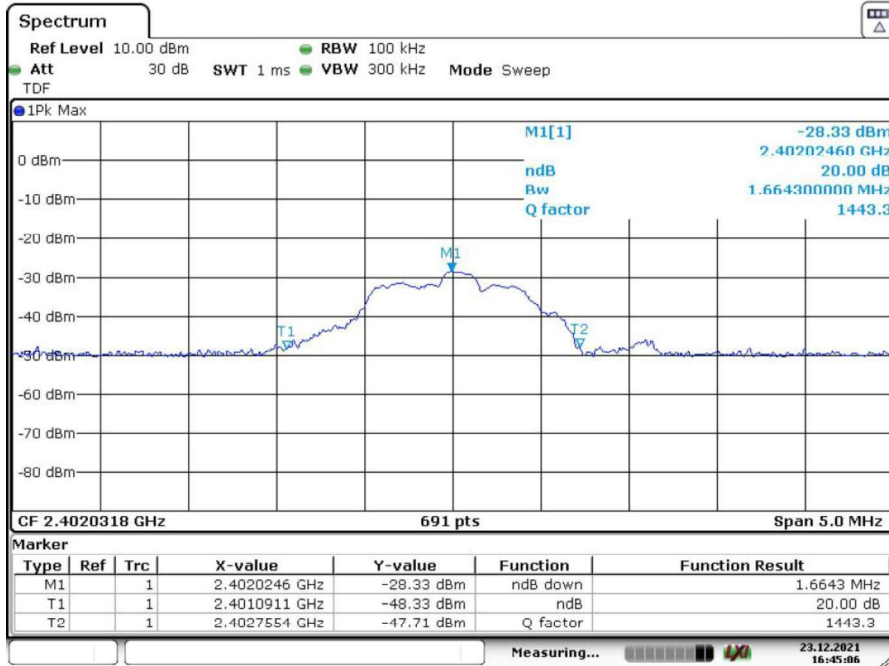

Appendix 1

Test Results

20dB Bandwidth

Tx frequency: 2402MHz

Date: 23.DEC.2021 16:45:07

Tx frequency: 2470MHz

Date: 23.DEC.2021 16:46:52

Tx frequency: 2471MHz

Date: 23.DEC.2021 16:49:30

99% Bandwidth

Tx frequency: 2402MHz

Date: 23.DEC.2021 16:55:32

Tx frequency: 2470MHz

Date: 23.DEC.2021 16:57:25

Tx frequency: 2471MHz

Date: 23.DEC.2021 16:53:13