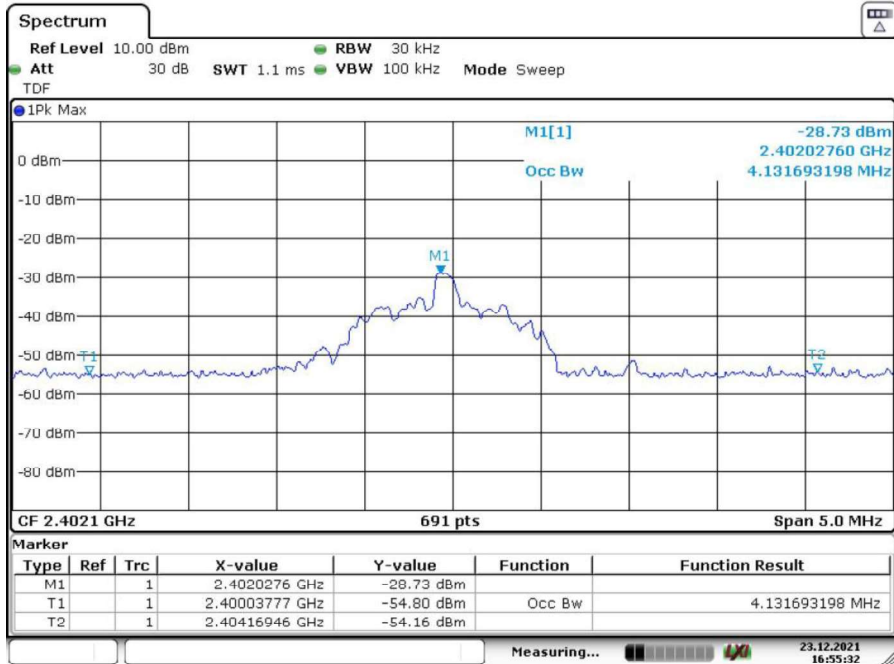

Appendix 1

Test Results

20dB Bandwidth

Tx frequency: 2402MHz

Date: 23.DEC.2021 16:45:07

Tx frequency: 2470MHz

Date: 23.DEC.2021 16:46:52

Tx frequency: 2471MHz

Date: 23.DEC.2021 16:49:30

99% Bandwidth

Tx frequency: 2402MHz

Date: 23.DEC.2021 16:55:32

Tx frequency: 2470MHz

Date: 23.DEC.2021 16:57:25

Tx frequency: 2471MHz

Date: 23.DEC.2021 16:53:13