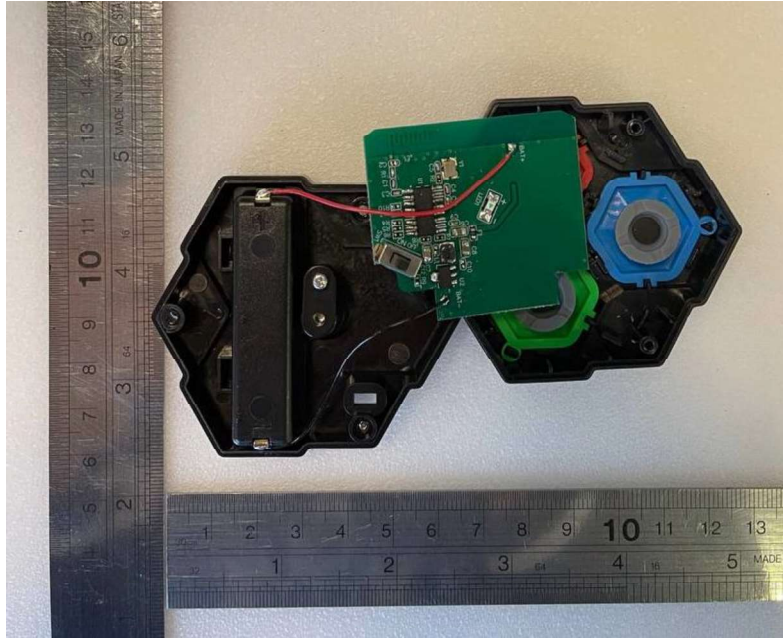

Appendix 4

EUT Internal Photos

FCC ID: 2A2X313
IC ID: 27849-313

Internal View

Internal View

Internal View

Internal View