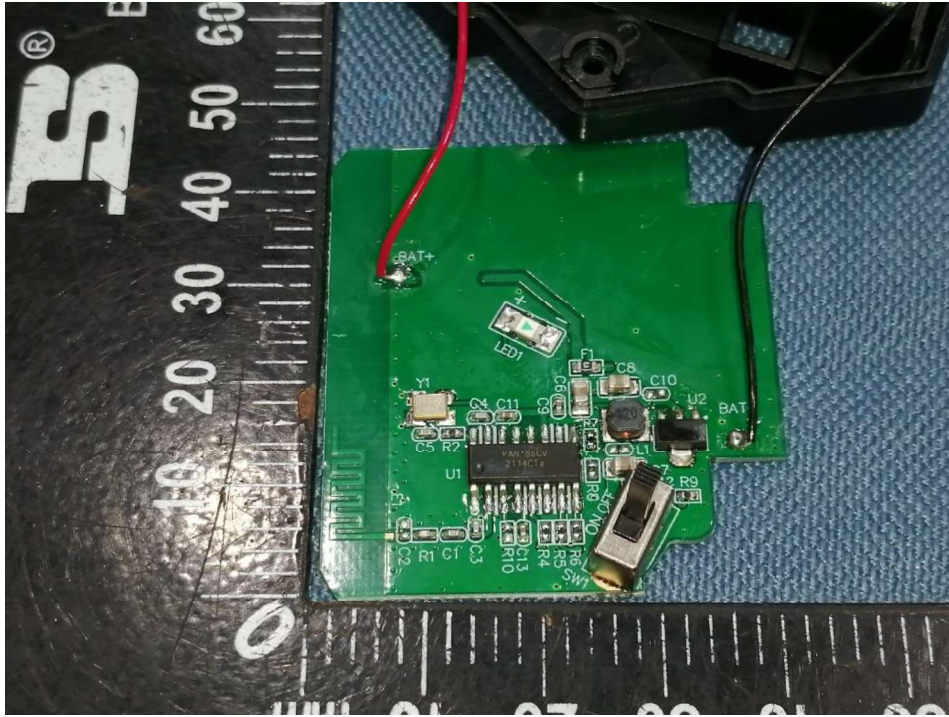

Appendix 4

EUT Internal Photos

FCC ID: 2A2X313
IC ID: 27849-313

Internal View

Internal View

Internal View

Internal View