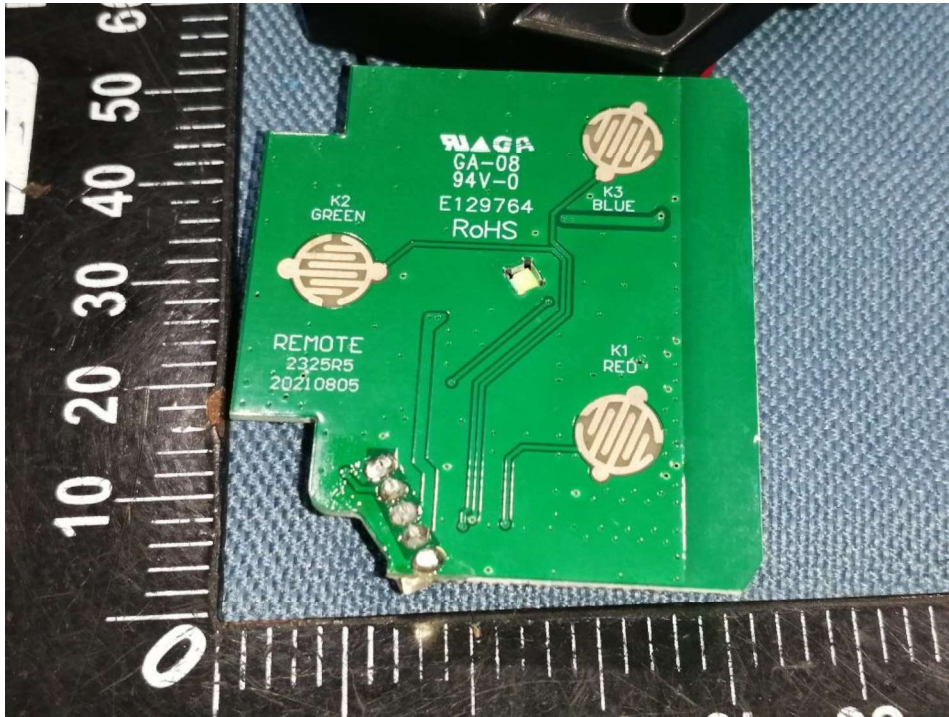

Appendix 4

EUT Internal Photos

FCC ID: 2A2X313
IC ID: 27849-313

Internal View

Internal View

Internal View

Internal View