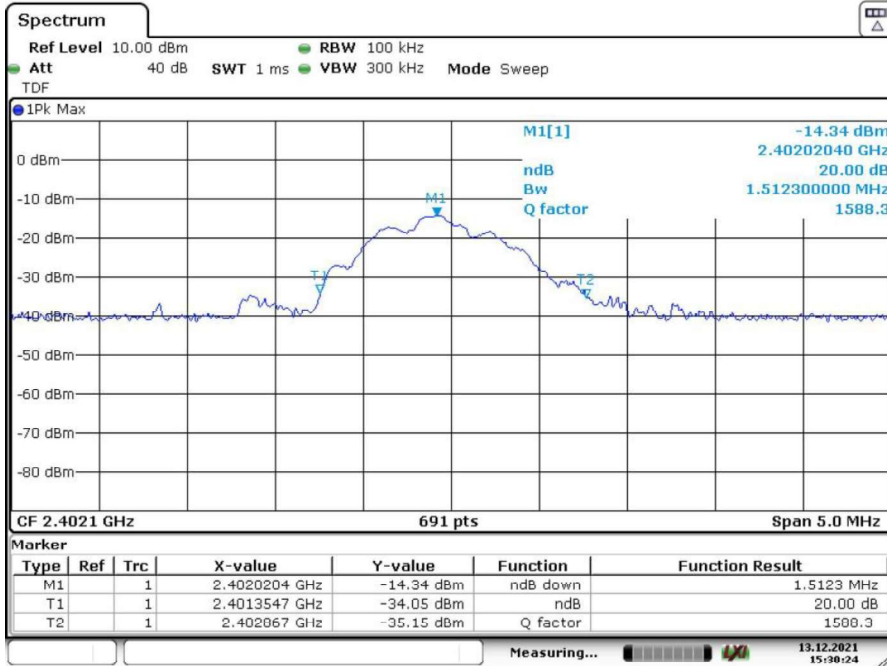

Appendix 1

Test Results

20dB Bandwidth

Tx frequency: 2402MHz

Date: 13.DEC.2021 15:30:24

Tx frequency: 2470MHz

Date: 13.DEC.2021 15:37:46

Tx frequency: 2471MHz

Date: 13.DEC.2021 15:36:57

99% Bandwidth

Tx frequency: 2402MHz

Date: 13. DEC. 2021 15:32:36

Tx frequency: 2470MHz

Date: 13. DEC. 2021 15:33:42

Tx frequency: 2471MHz

Date: 13.DEC.2021 15:34:48