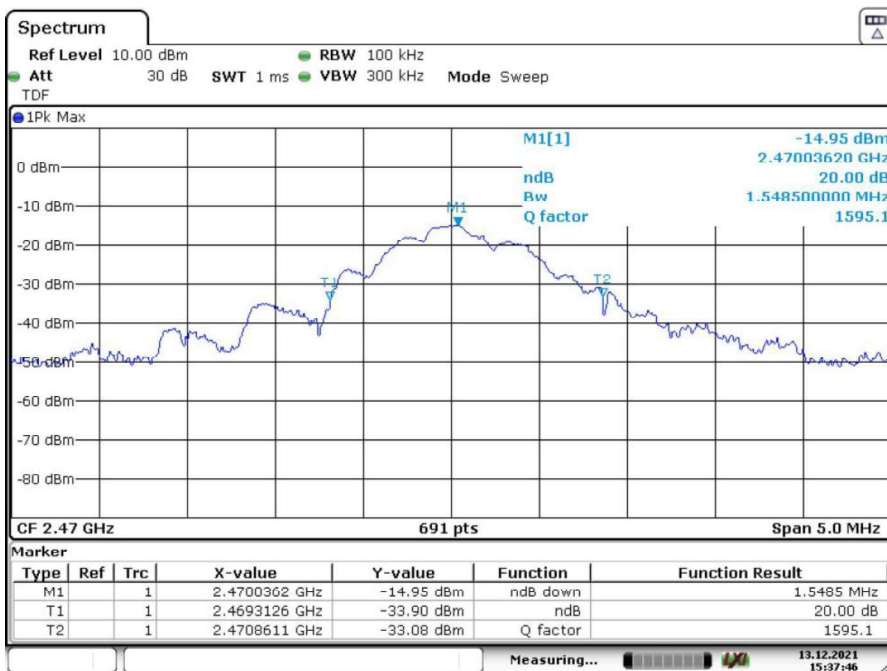

Appendix 1

Test Results

20dB Bandwidth

Tx frequency: 2402MHz

Date: 13.DEC.2021 15:30:24

Tx frequency: 2470MHz

Date: 13.DEC.2021 15:37:46

Tx frequency: 2471MHz

Date: 13.DEC.2021 15:36:57

99% Bandwidth

Tx frequency: 2402MHz

Date: 13. DEC. 2021 15:32:36

Tx frequency: 2470MHz

Date: 13. DEC. 2021 15:33:42

Tx frequency: 2471MHz

Date: 13.DEC.2021 15:34:48