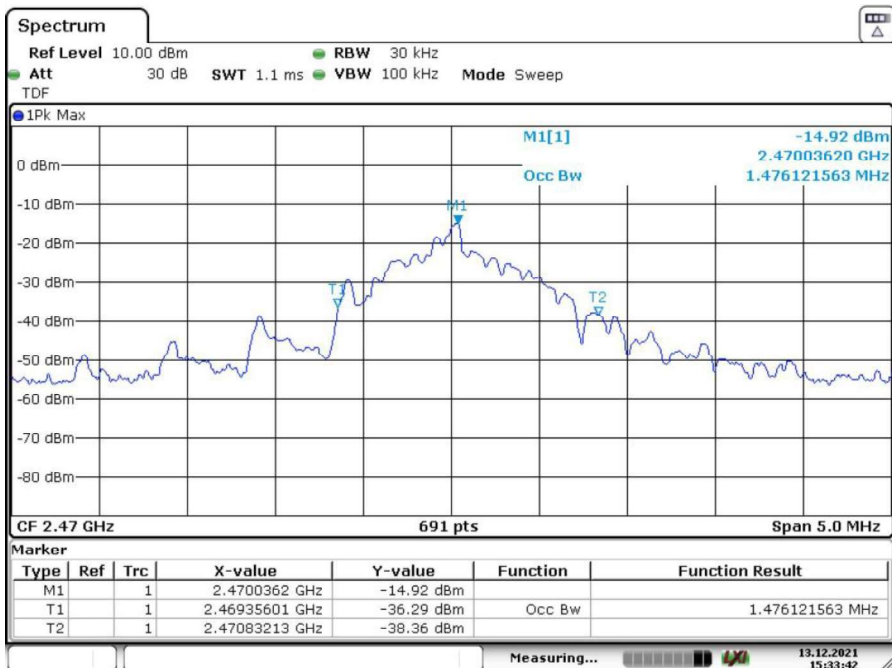

Date: 13.DEC.2021 15:36:57

99% Bandwidth

Tx frequency: 2402MHz

Date: 13. DEC. 2021 15:32:36

Tx frequency: 2470MHz

Date: 13. DEC. 2021 15:33:42

Tx frequency: 2471MHz

Date: 13.DEC.2021 15:34:48