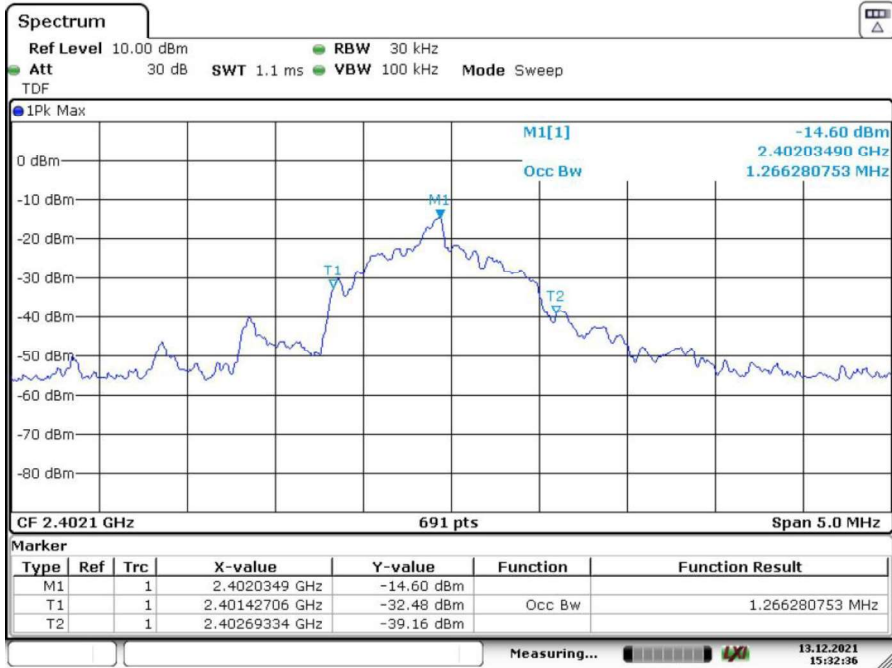

Appendix 1

Test Results

20dB Bandwidth

Tx frequency: 2402MHz

Date: 13.DEC.2021 15:30:24

Tx frequency: 2470MHz

Date: 13.DEC.2021 15:37:46

Tx frequency: 2471MHz

Date: 13.DEC.2021 15:36:57

99% Bandwidth

Tx frequency: 2402MHz

Date: 13. DEC. 2021 15:32:36

Tx frequency: 2470MHz

Date: 13. DEC. 2021 15:33:42

Tx frequency: 2471MHz

Date: 13.DEC.2021 15:34:48