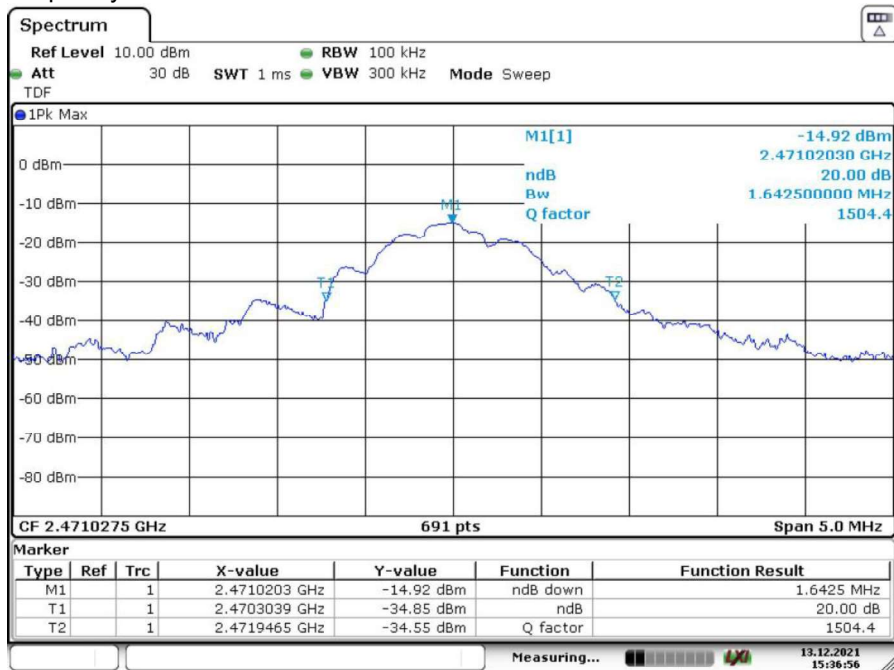

Appendix 1

Test Results

20dB Bandwidth

Tx frequency: 2402MHz

Date: 13.DEC.2021 15:30:24

Tx frequency: 2470MHz

Date: 13.DEC.2021 15:37:46

Tx frequency: 2471MHz

Date: 13.DEC.2021 15:36:57

99% Bandwidth

Tx frequency: 2402MHz

Date: 13. DEC. 2021 15:32:36

Tx frequency: 2470MHz

Date: 13. DEC. 2021 15:33:42

Tx frequency: 2471MHz

Date: 13.DEC.2021 15:34:48