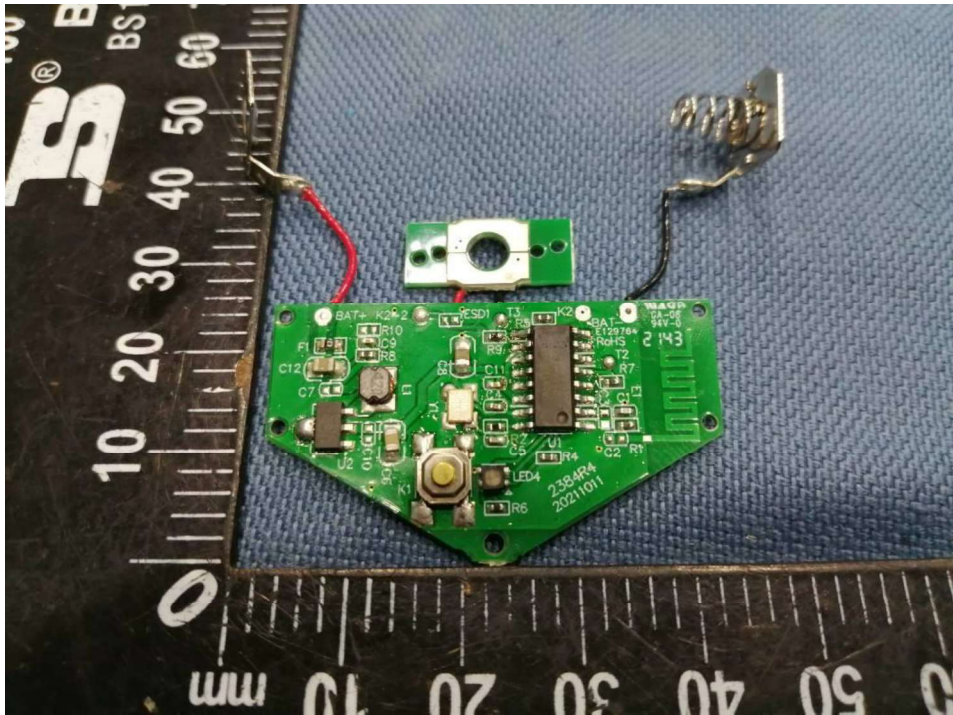

Appendix 4

EUT Internal Photos

FCC ID: 2A2X311
IC ID: 27849-311

Internal View

Internal View

Internal View

Internal View