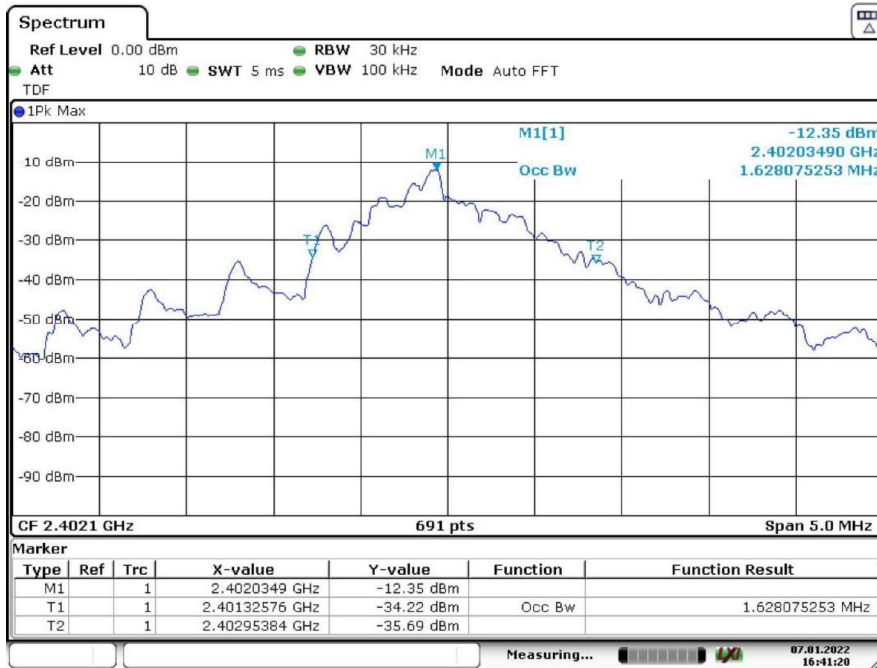

Appendix 1

Test Results

20dB Bandwidth

Tx frequency: 2402MHz

Date: 7. JAN.2022 16:31:30

Tx frequency: 2470MHz

Date: 7. JAN 2022 16:38:47

Tx frequency: 2471MHz

Date: 7.JAN.2022 16:39:15

99% Bandwidth

Tx frequency: 2402MHz

Date: 7. JAN 2022 16:41:20

Tx frequency: 2470MHz

Date: 7. JAN 2022 16:42:05

Tx frequency: 2471MHz

Date: 7.JAN.2022 16:40:49