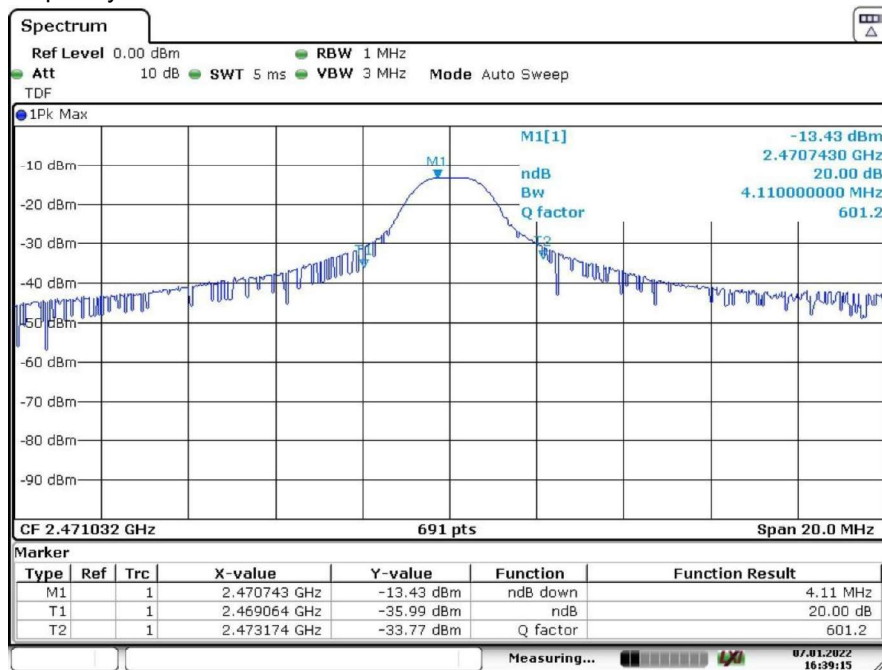

Appendix 1

Test Results

20dB Bandwidth

Tx frequency: 2402MHz

Date: 7. JAN.2022 16:31:30

Tx frequency: 2470MHz

Date: 7. JAN 2022 16:38:47

Tx frequency: 2471MHz

Date: 7.JAN.2022 16:39:15

99% Bandwidth

Tx frequency: 2402MHz

Date: 7. JAN 2022 16:41:20

Tx frequency: 2470MHz

Date: 7. JAN 2022 16:42:05

Tx frequency: 2471MHz

Date: 7.JAN.2022 16:40:49