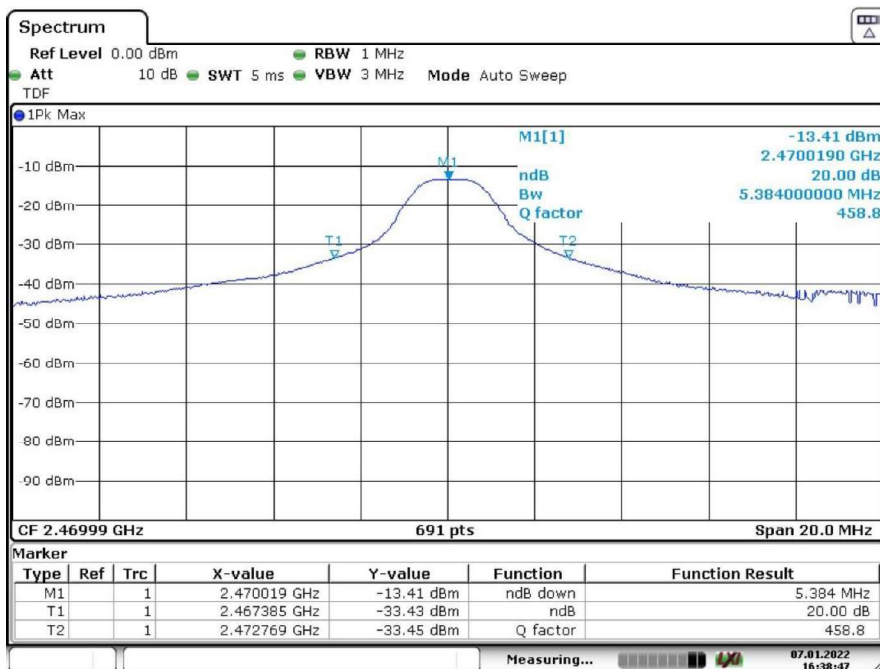

Appendix 1

Test Results

20dB Bandwidth

Tx frequency: 2402MHz

Date: 7. JAN.2022 16:31:30

Tx frequency: 2470MHz

Date: 7. JAN 2022 16:38:47

Tx frequency: 2471MHz

Date: 7.JAN.2022 16:39:15

99% Bandwidth

Tx frequency: 2402MHz

Date: 7. JAN 2022 16:41:20

Tx frequency: 2470MHz

Date: 7. JAN 2022 16:42:05

Tx frequency: 2471MHz

Date: 7.JAN.2022 16:40:49