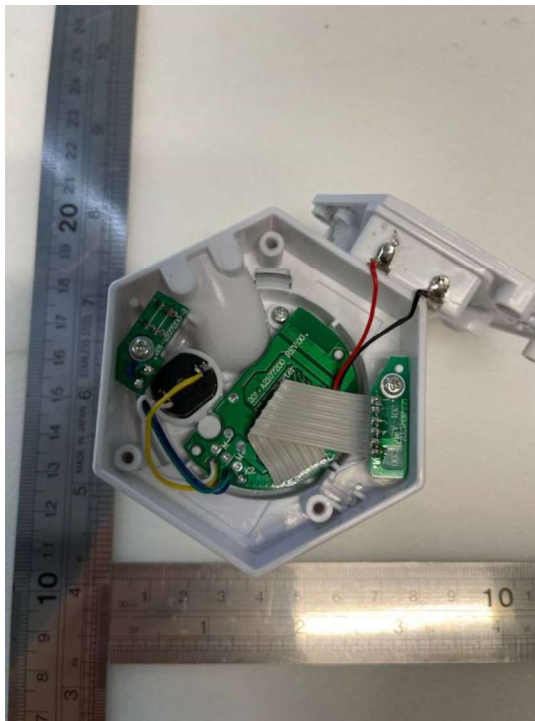

Appendix 4

EUT Internal Photos

FCC ID: 2A2XI310
IC ID: 27849-310

Internal View

Internal View

Internal View

Internal View