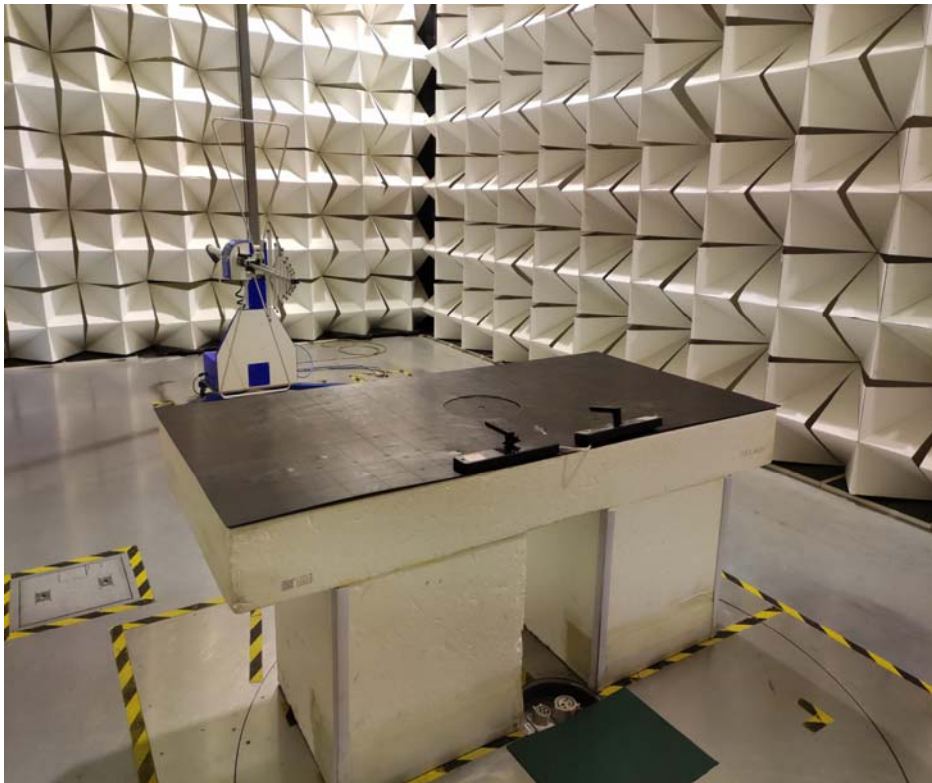

## Appendix- Q203-Photos

### 1. Test Setup photos Model Q203 FCC ID: 2A2WS-Q203

#### 1.1 Photograph – Radiated Emissions

For 9KHz-30MHz Test Site 1#

For 30MHz-1000MHz Test Site 2#