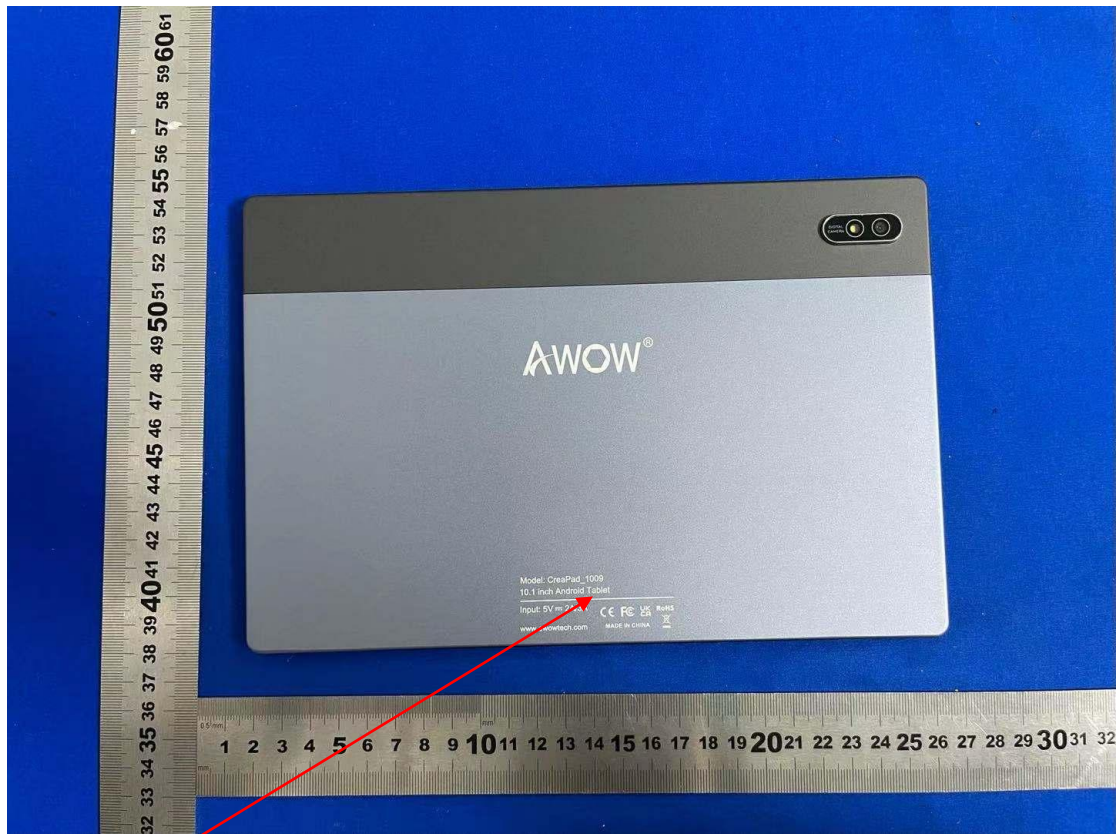

Label and Label Location

FCC ID: 2A2V4-CP1009

L*W: 35mm*32mm

Silver white label and white font