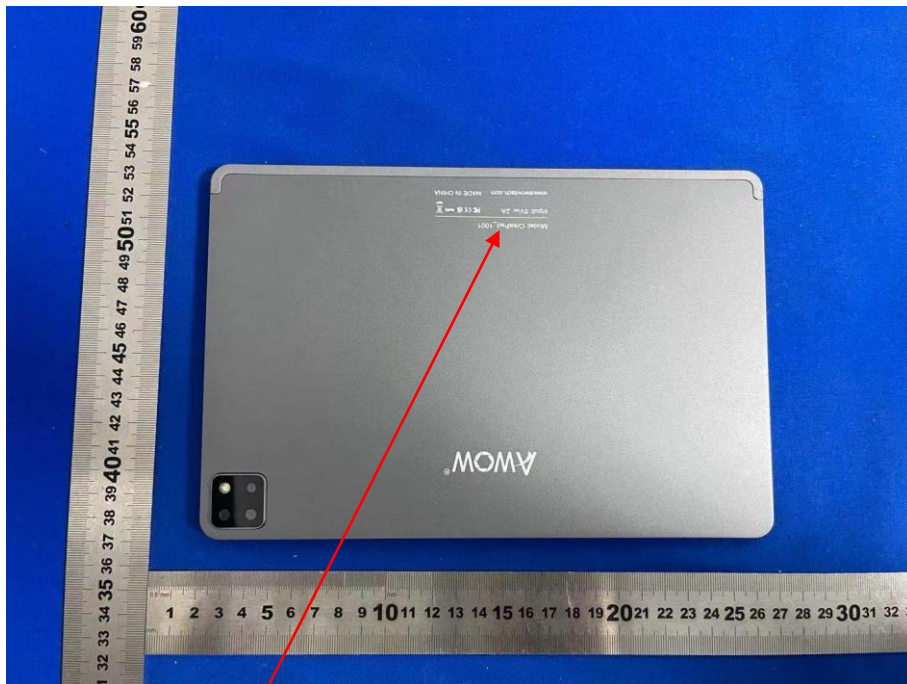

Label and Label Location

FCC ID: 2A2V4-CP1001

L*W: 35mm*32mm

Silver white label and white font