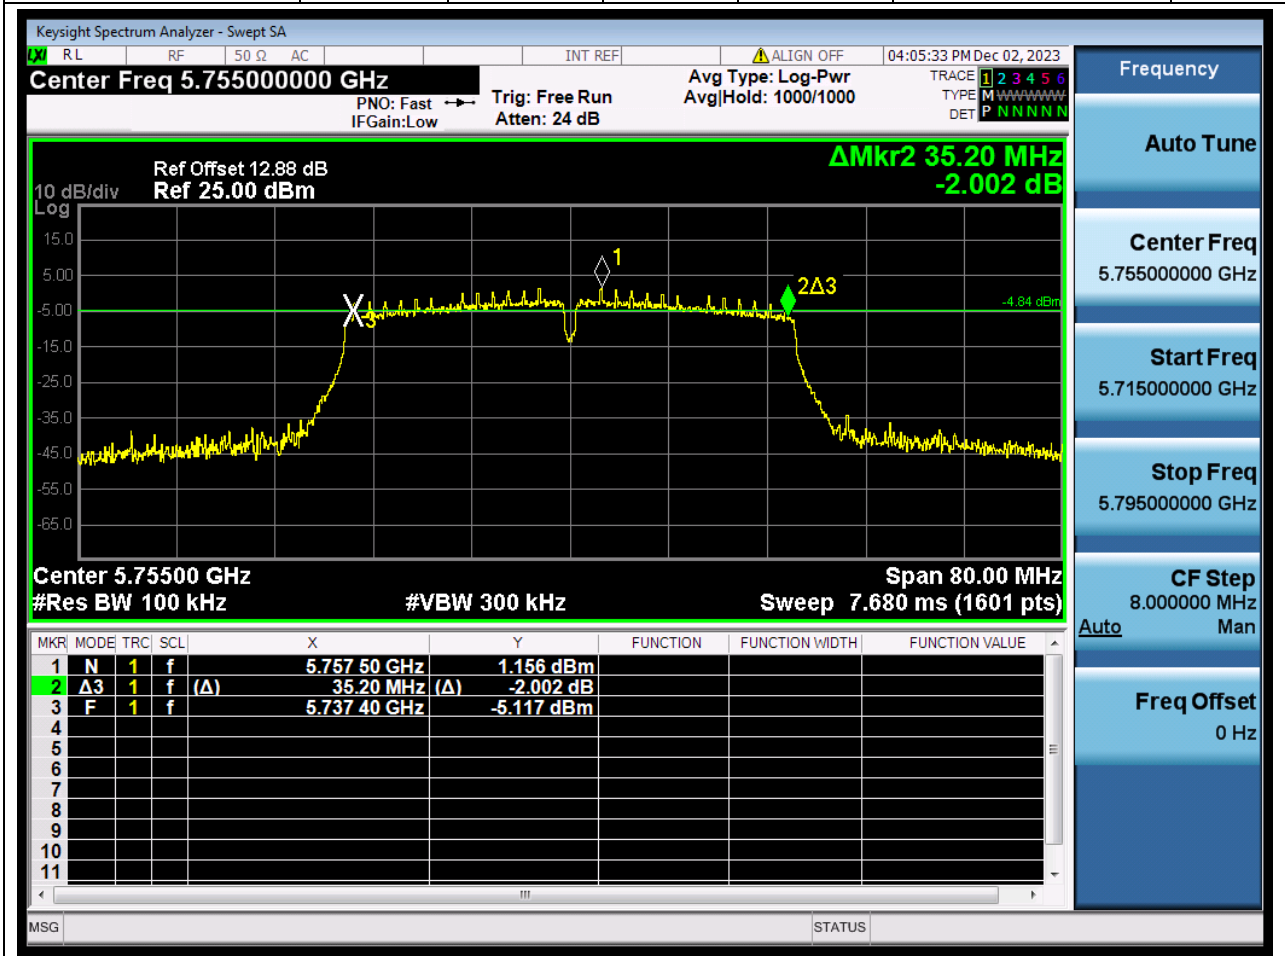

12. 802.11ac_40M_U-NII-3_L

12.1. A.2.1-6dB BandWidth(NTNV)

Center Frequency (MHz)	XdB Down	RBW (MHz)	Detector	Limit (MHz)	XdB BandWidth (MHz)	Verdict
5755	6	0.1	Peak	0.5	35.200195	Pass