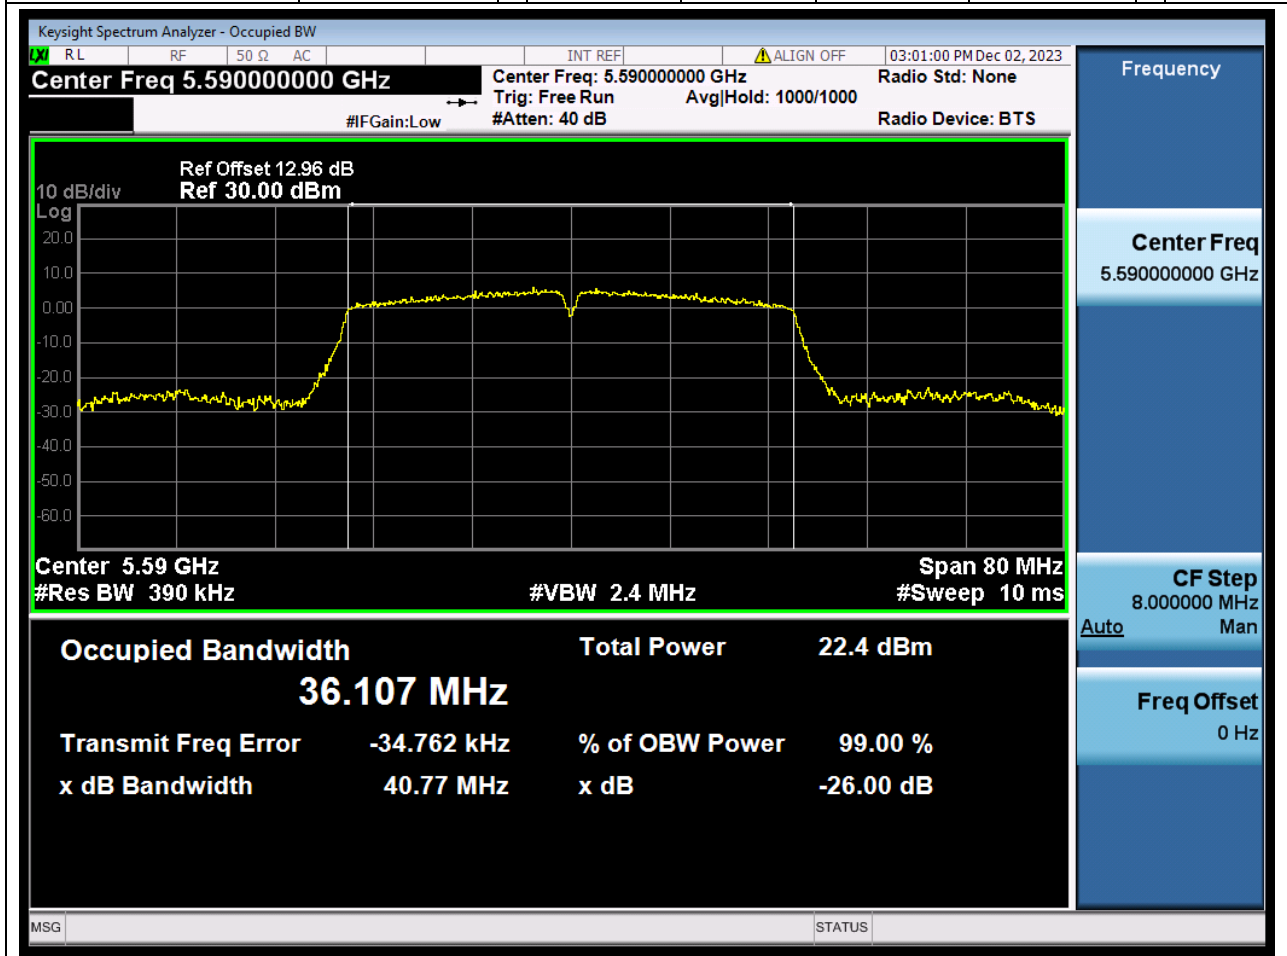

36. 802.11n_40M_U-NII-2C_M

36.1. A.2.2-99% Bandwidth(NTNV)

Center Frequency (MHz)	OBW Power (%)	RBW (MHz)	Detector	Limit (MHz)	OBW (MHz)	Verdict
5590	99	0.39	Peak	0	36.107261	N/A