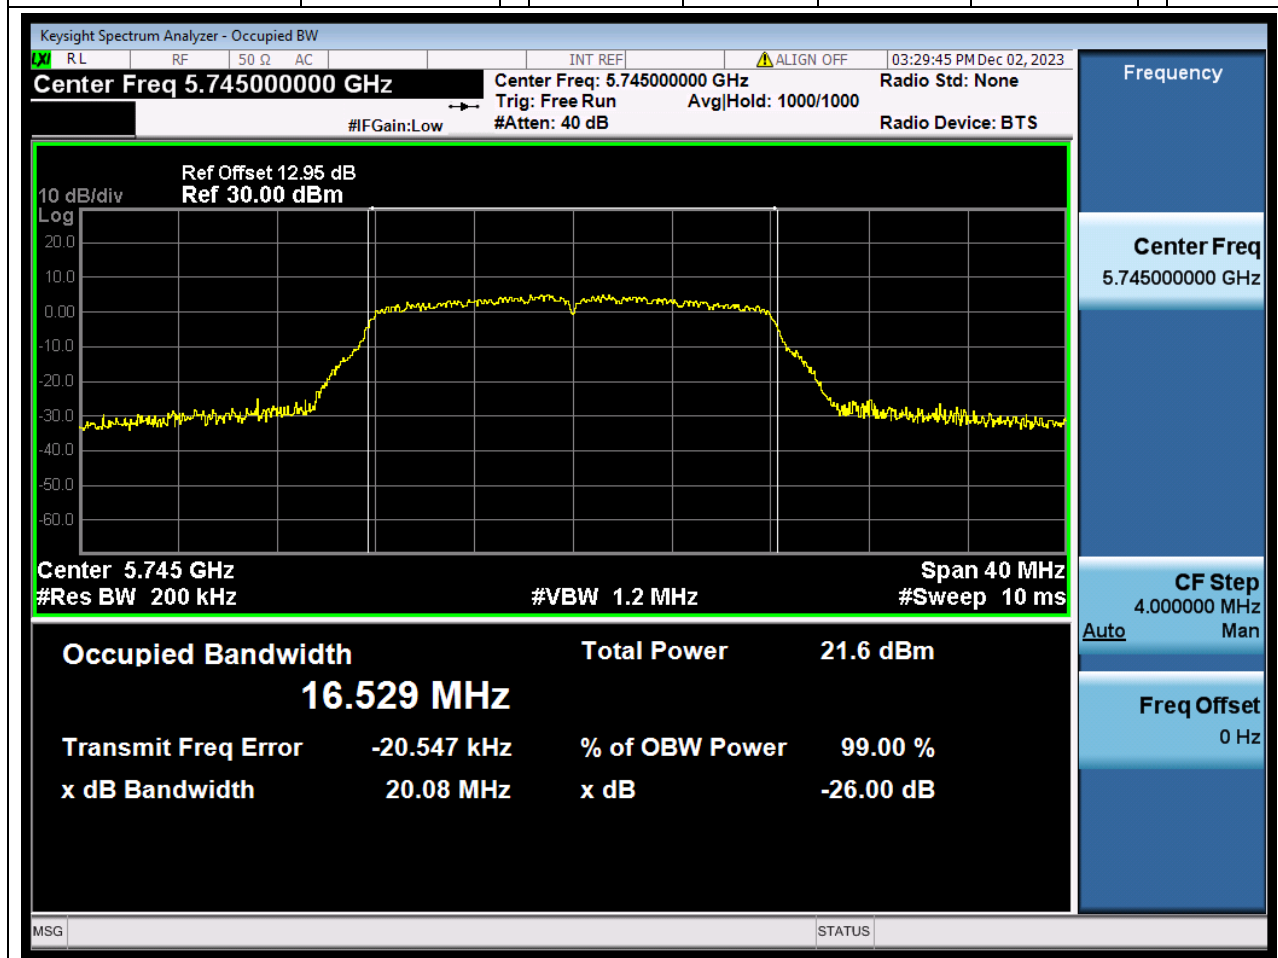

46. 802.11a_20M_U-NII-3_L

46.1. A.2.2-99% Bandwidth(NTNV)

Center Frequency (MHz)	OBW Power (%)	RBW (MHz)	Detector	Limit (MHz)	OBW (MHz)	Verdict
5745	99	0.2	Peak	0	16.528689	N/A