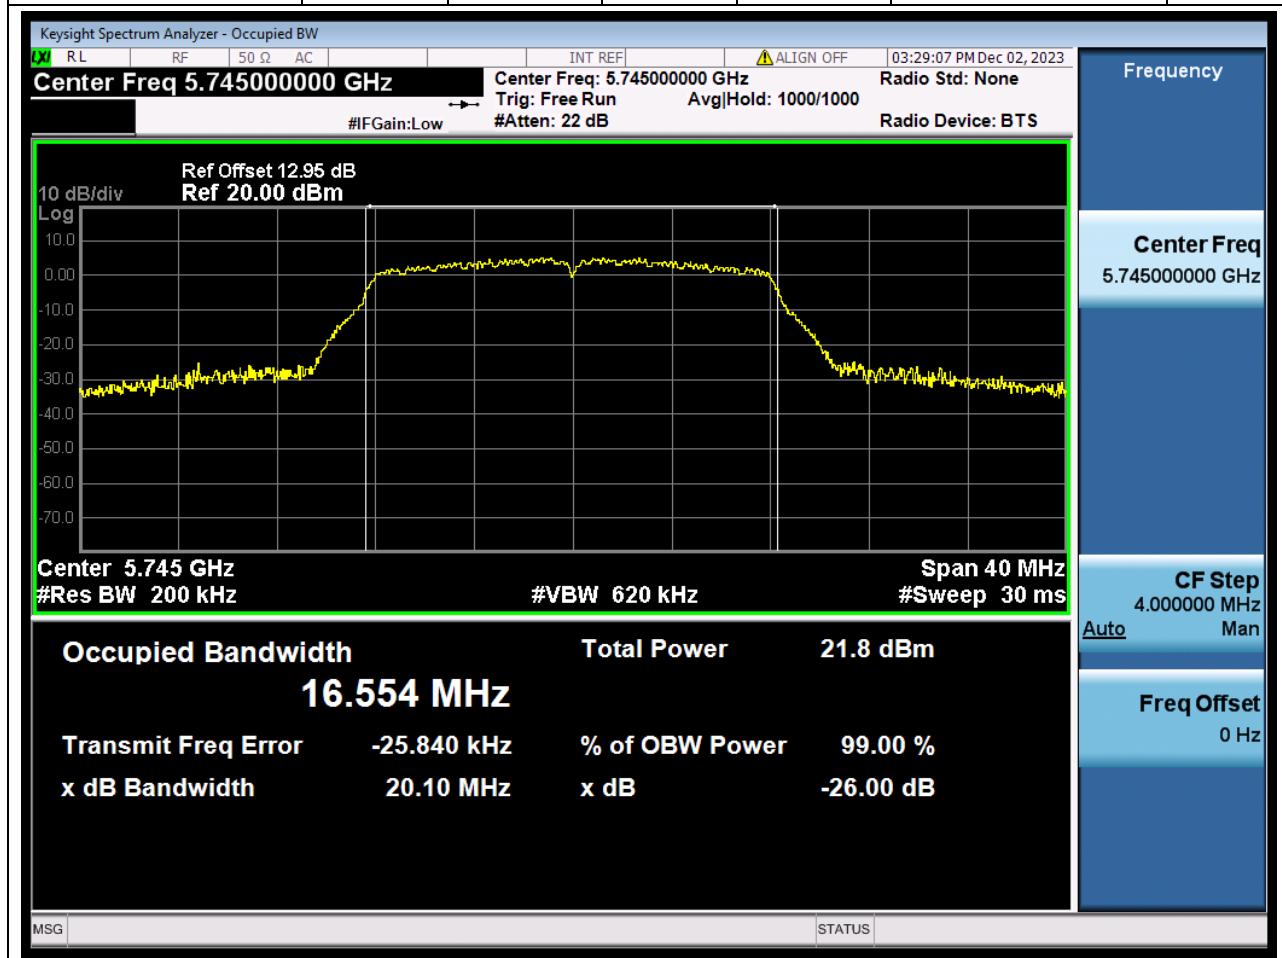

46. 802.11a_20M_U-NII-3_L

46.1. A.2-26dB Bandwidth(NTNV)

Center Frequency (MHz)	XdB Down	RBW (MHz)	Detector	Limit (MHz)	XdB BandWidth (MHz)	Verdict
5745	26	0.2	Peak	0	20.102536	N/A