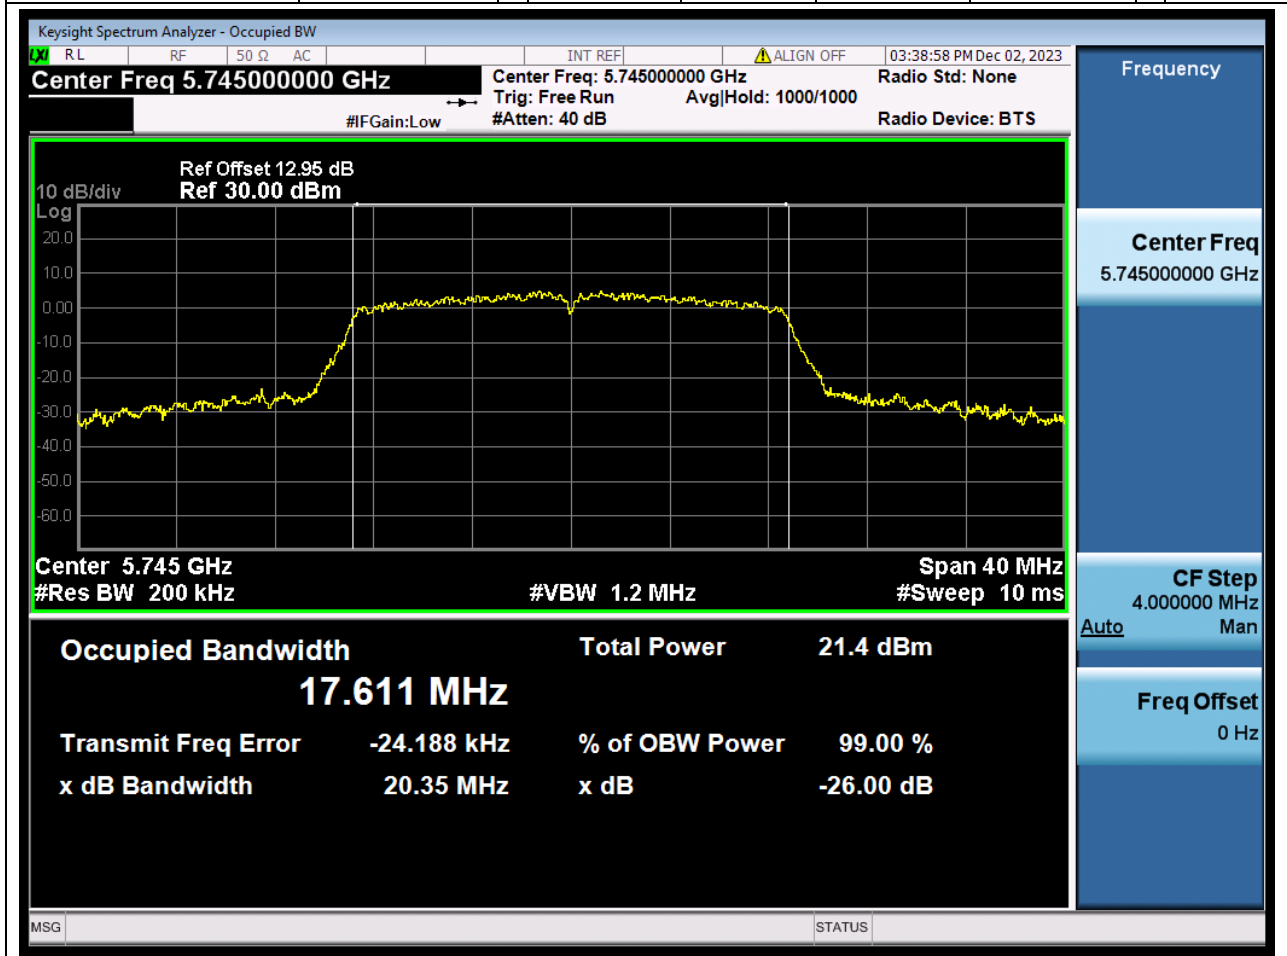

49. 802.11n_20M_U-NII-3_L

49.1. A.2.2-99% Bandwidth(NTNV)

Center Frequency (MHz)	OBW Power (%)	RBW (MHz)	Detector	Limit (MHz)	OBW (MHz)	Verdict
5745	99	0.2	Peak	0	17.611039	N/A