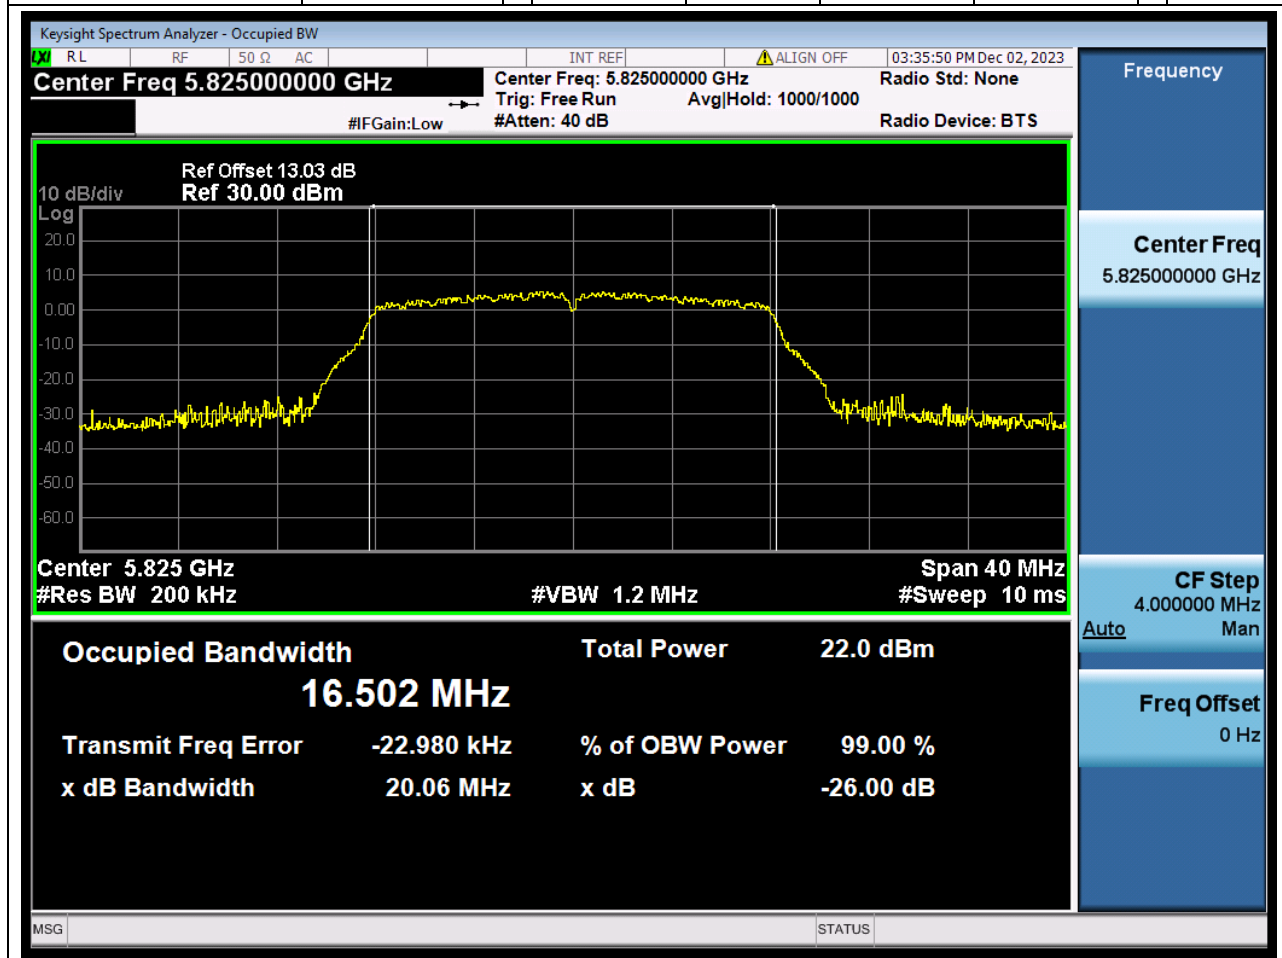

48. 802.11a_20M_U-NII-3_H

48.1. A.2.2-99% Bandwidth(NTNV)

Center Frequency (MHz)	OBW Power (%)	RBW (MHz)	Detector	Limit (MHz)	OBW (MHz)	Verdict
5825	99	0.2	Peak	0	16.50209	N/A