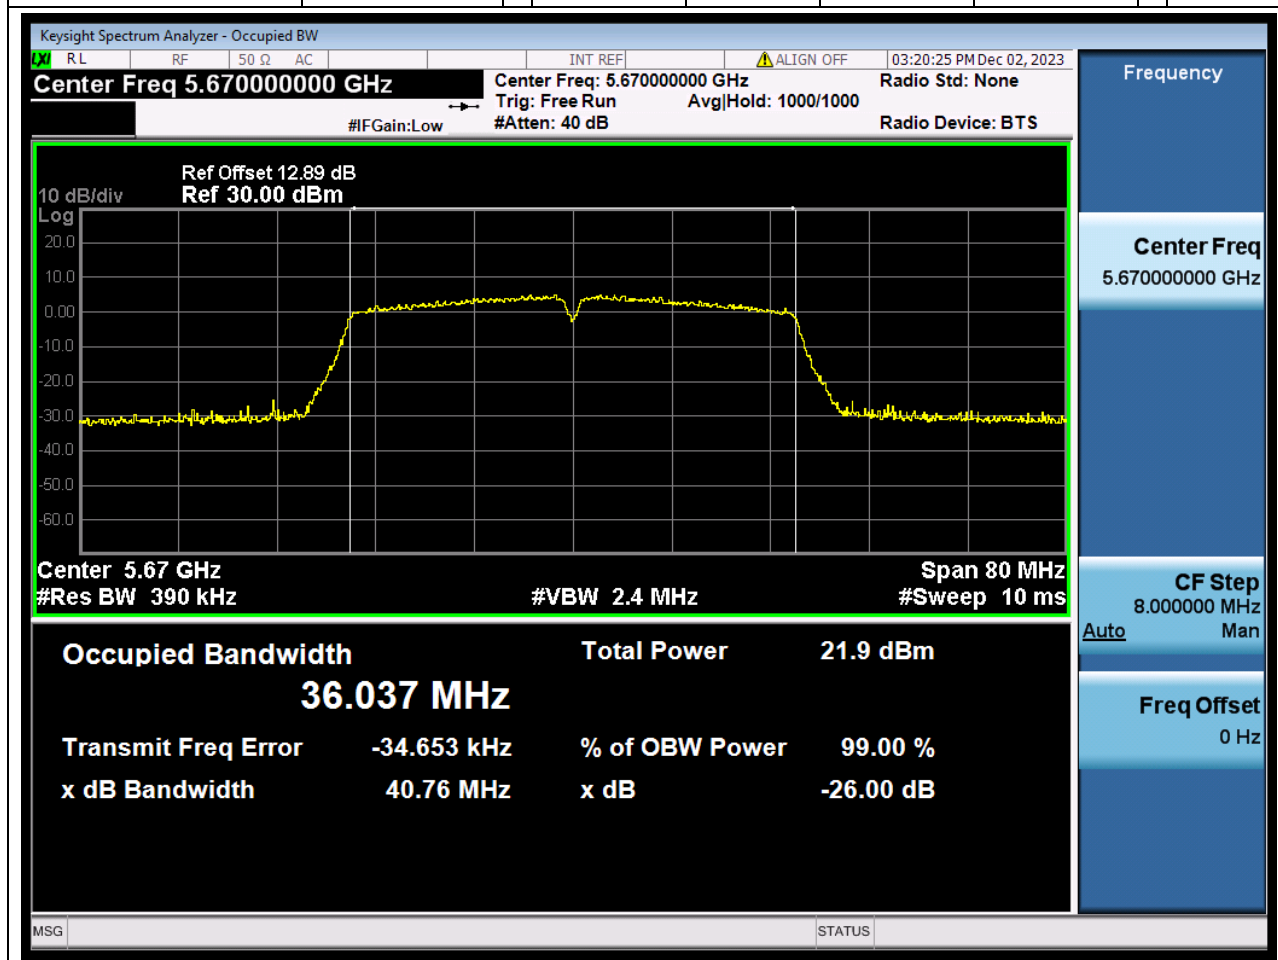

43. 802.11ac_40M_U-NII-2C_H

43.1. A.2.2-99% Bandwidth(NTNV)

Center Frequency (MHz)	OBW Power (%)	RBW (MHz)	Detector	Limit (MHz)	OBW (MHz)	Verdict
5670	99	0.39	Peak	0	36.03749	N/A