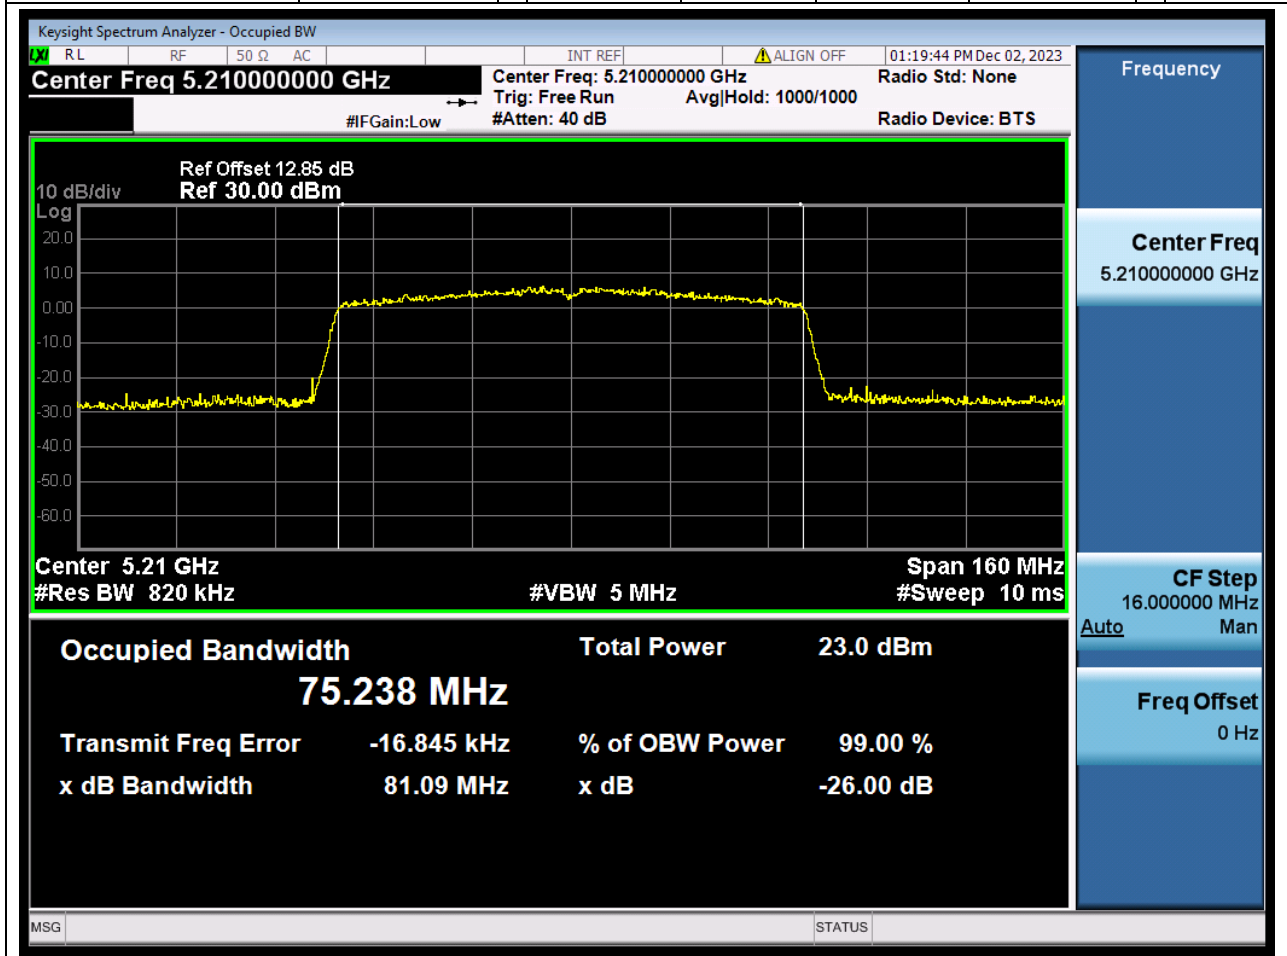

14. 802.11ac_80M_U-NII-1_M

14.1. A.2.2-99% Bandwidth(NTNV)

Center Frequency (MHz)	OBW Power (%)	RBW (MHz)	Detector	Limit (MHz)	OBW (MHz)	Verdict
5210	99	0.82	Peak	0	75.237831	N/A