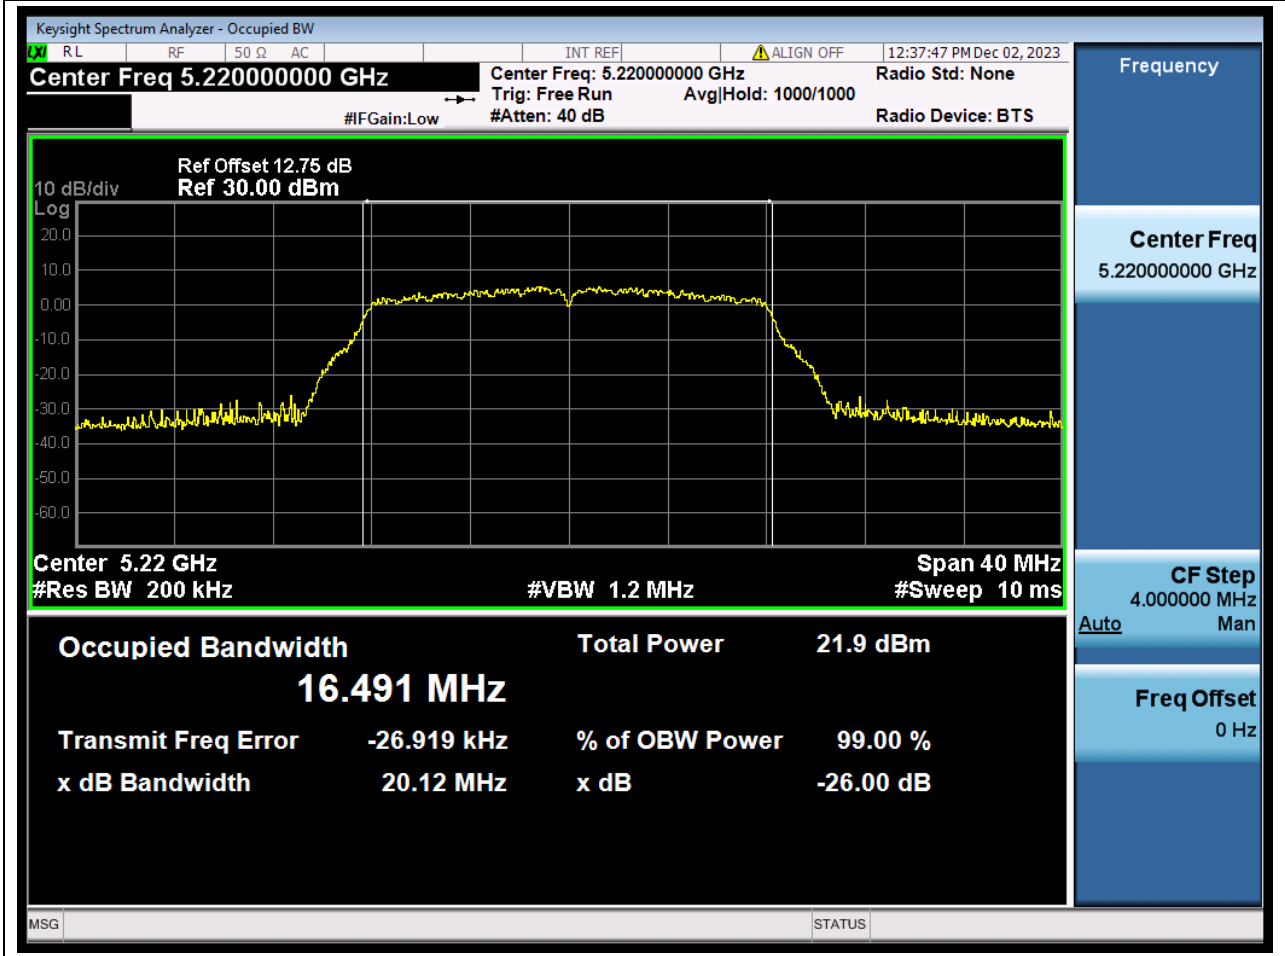

2. 802.11a_20M_U-NII-1_M

2.1. A.2.2-99% Bandwidth(NTNV)

Center Frequency (MHz)	OBW Power (%)	RBW (MHz)	Detector	Limit (MHz)	OBW (MHz)	Verdict
5220	99	0.2	Peak	0	16.490657	N/A