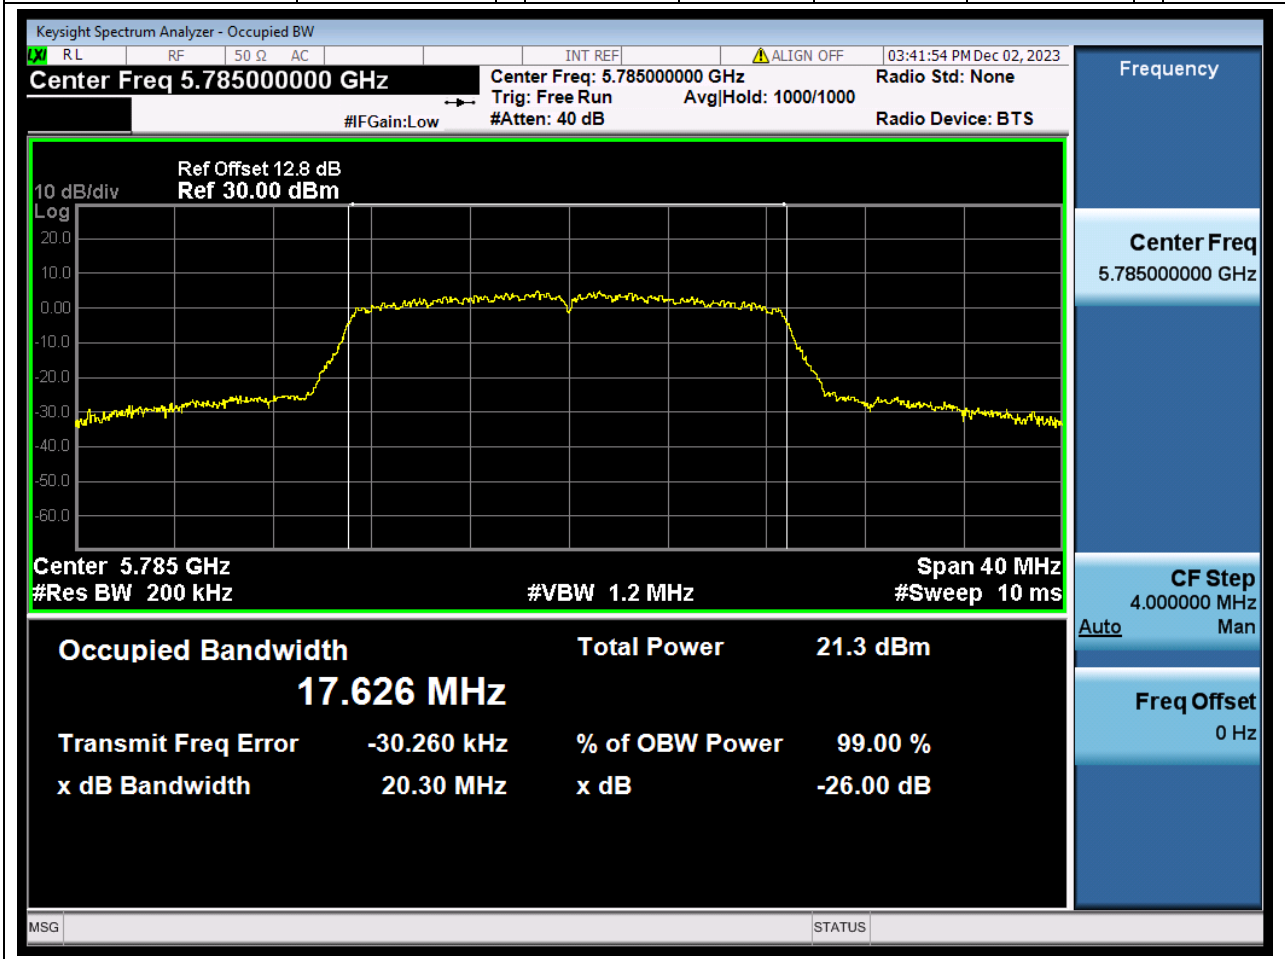

50. 802.11n_20M_U-NII-3_M

50.1. A.2.2-99% Bandwidth(NTNV)

Center Frequency (MHz)	OBW Power (%)	RBW (MHz)	Detector	Limit (MHz)	OBW (MHz)	Verdict
5785	99	0.2	Peak	0	17.625876	N/A