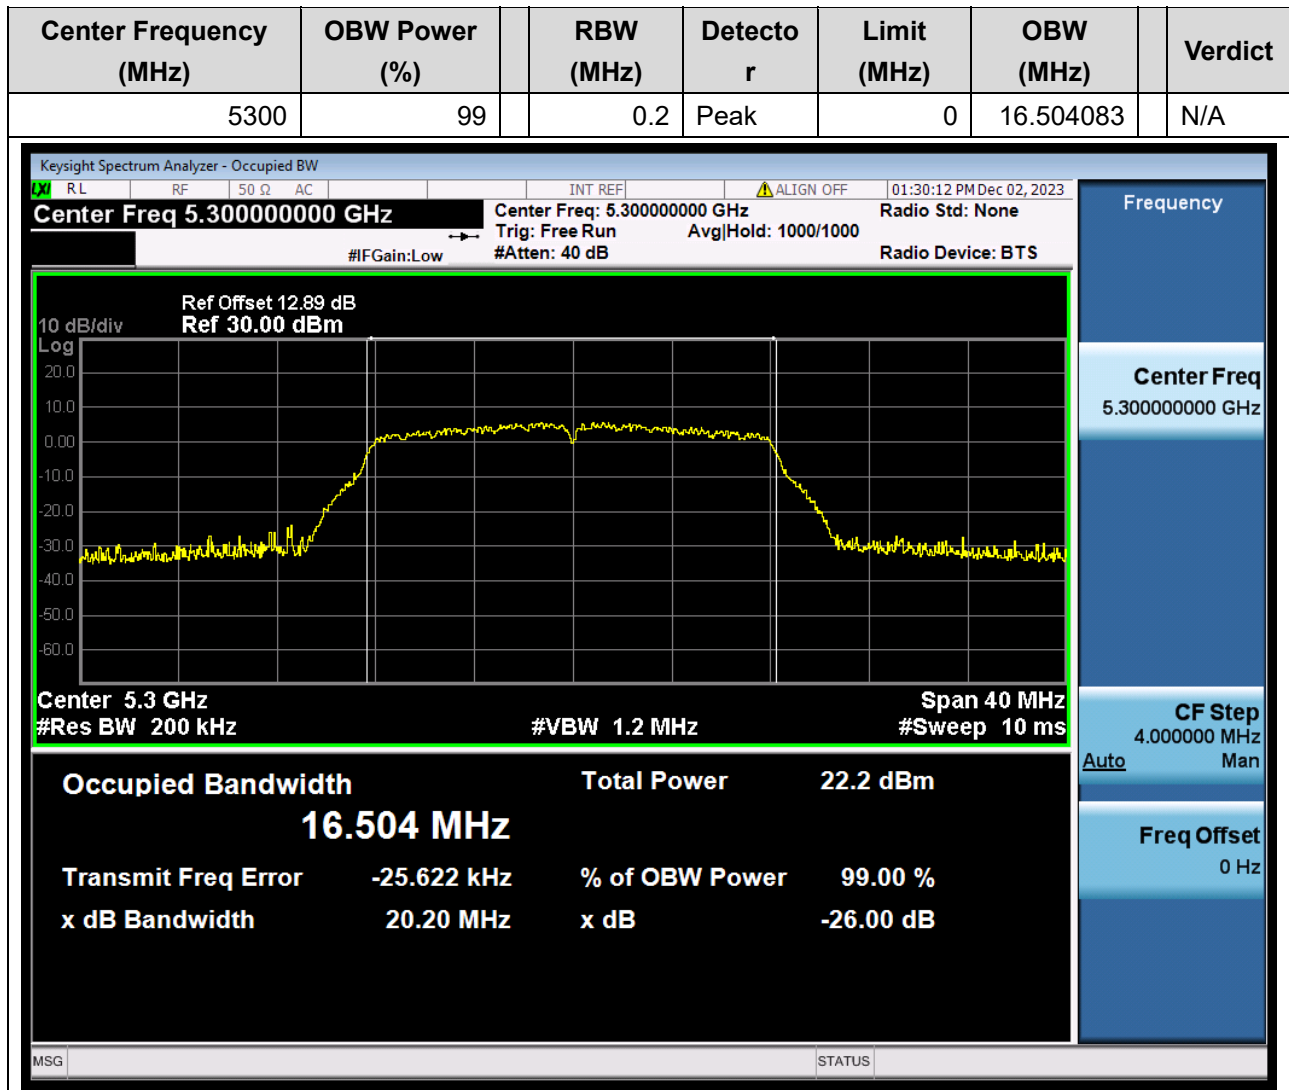

16. 802.11a_20M_U-NII-2A_M

16.1. A.2.2-99% Bandwidth(NTNV)