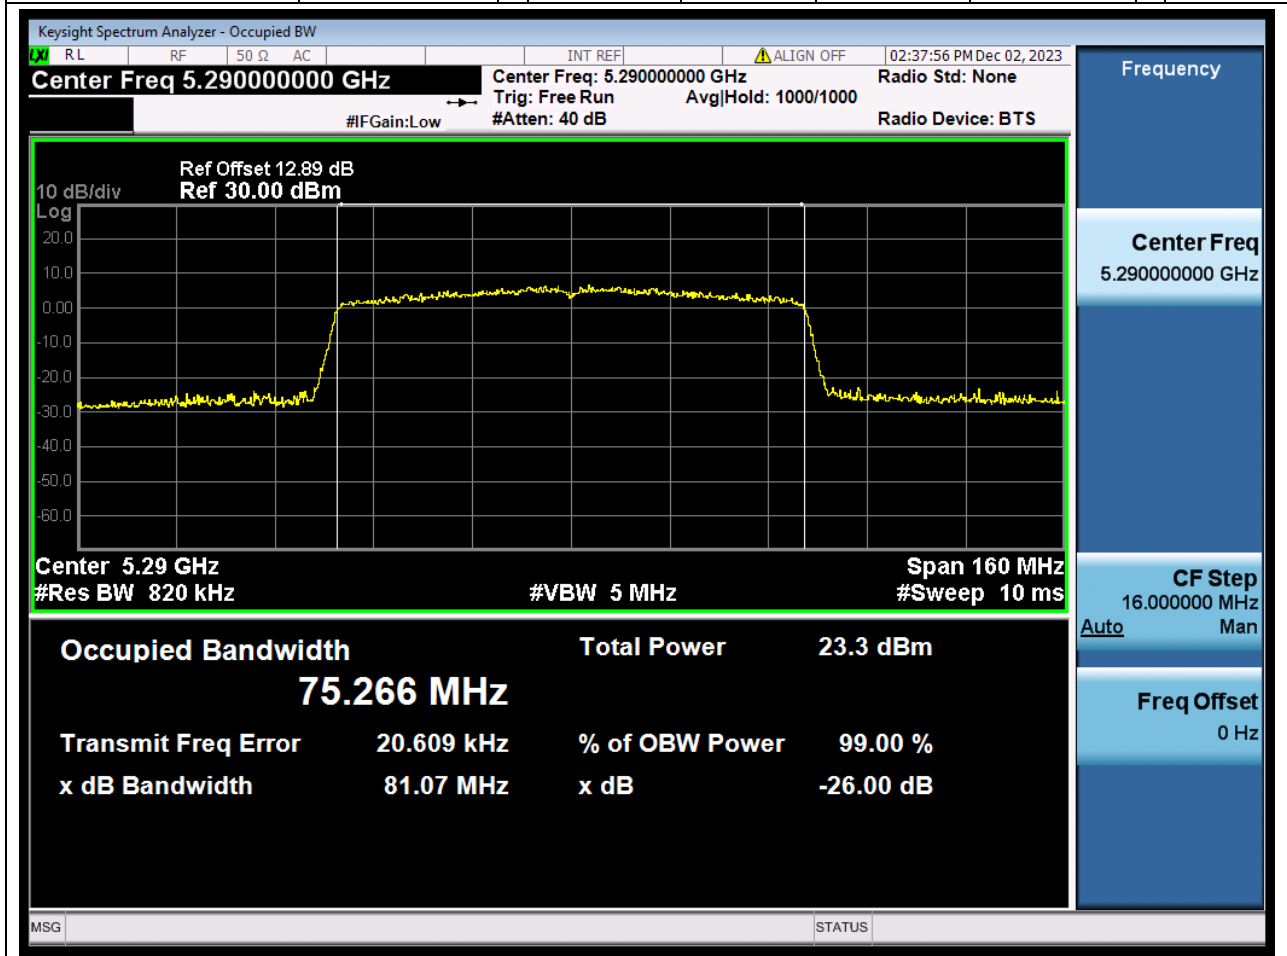

28. 802.11ac_80M_U-NII-2A_M

28.1. A.2.2-99% Bandwidth(NTNV)

Center Frequency (MHz)	OBW Power (%)	RBW (MHz)	Detector	Limit (MHz)	OBW (MHz)	Verdict
5290	99	0.82	Peak	0	75.266114	N/A