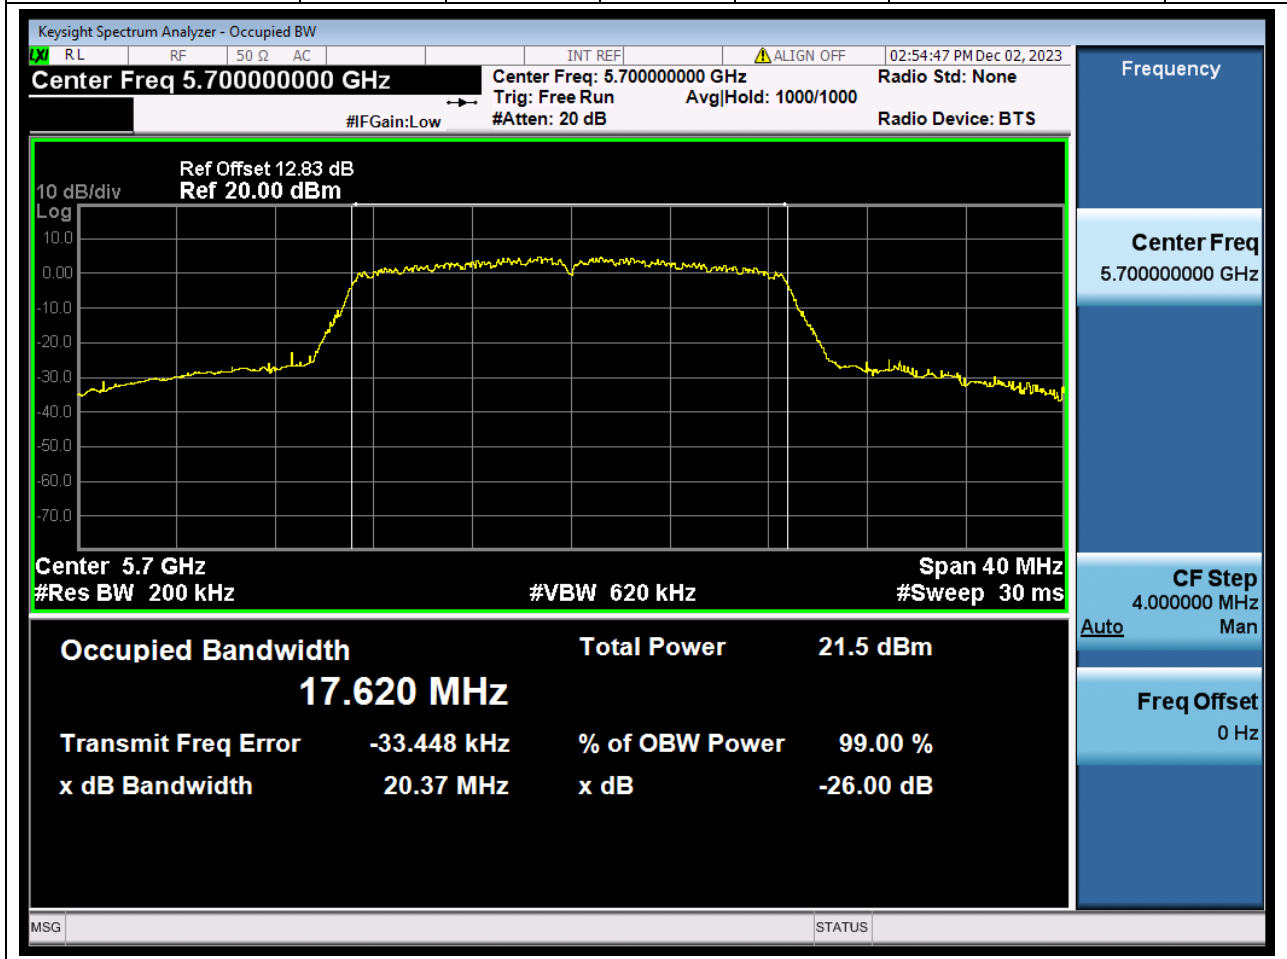

34. 802.11n_20M_U-NII-2C_H

34.1. A.2-26dB Bandwidth(NTNV)

Center Frequency (MHz)	XdB Down	RBW (MHz)	Detector	Limit (MHz)	XdB BandWidth (MHz)	Verdict
5700	26	0.2	Peak	0	20.373278	N/A