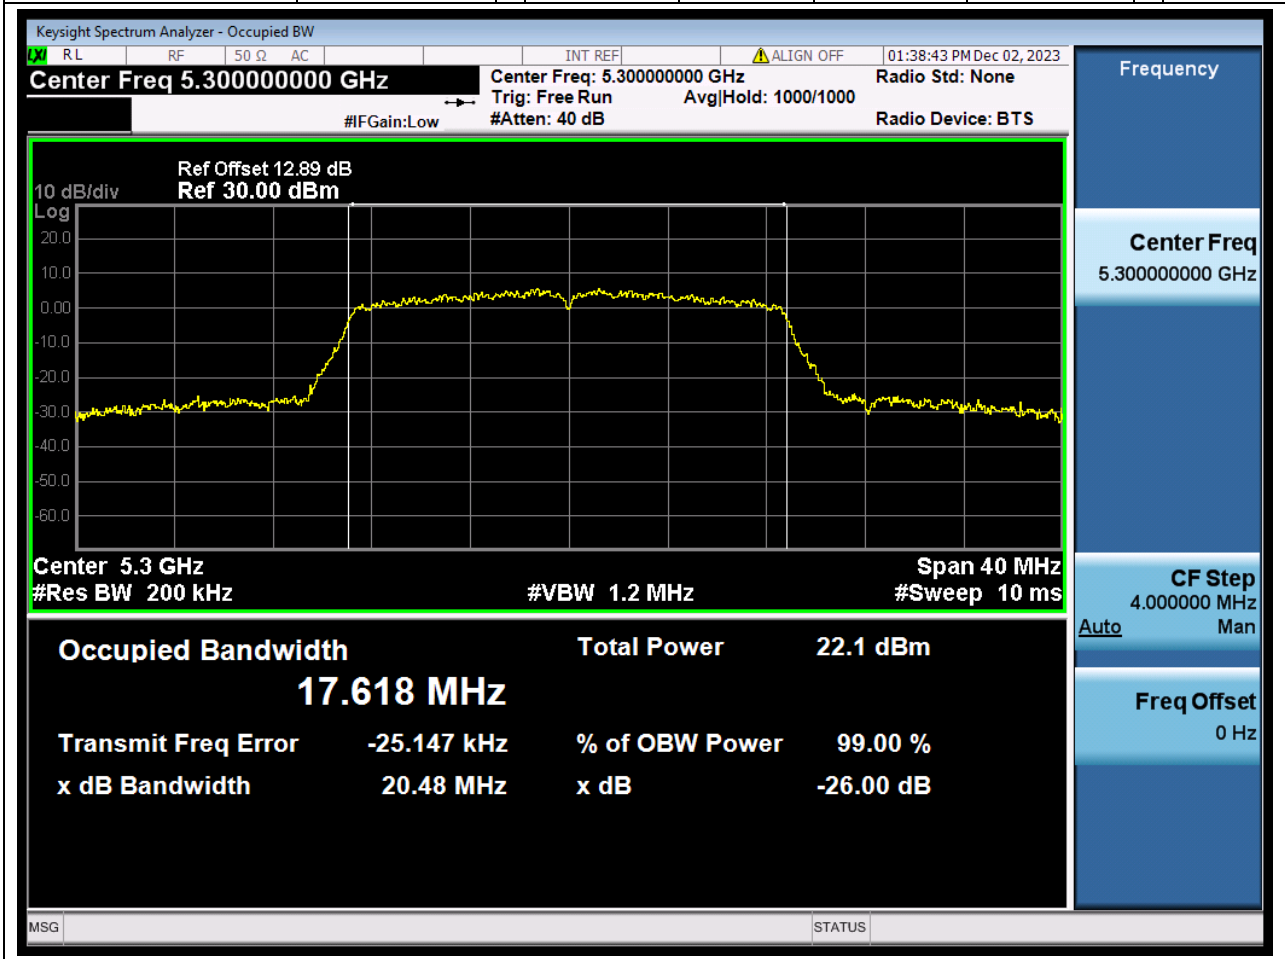

19. 802.11n_20M_U-NII-2A_M

19.1. A.2.2-99% Bandwidth(NTNV)

Center Frequency (MHz)	OBW Power (%)	RBW (MHz)	Detector	Limit (MHz)	OBW (MHz)	Verdict
5300	99	0.2	Peak	0	17.617819	N/A