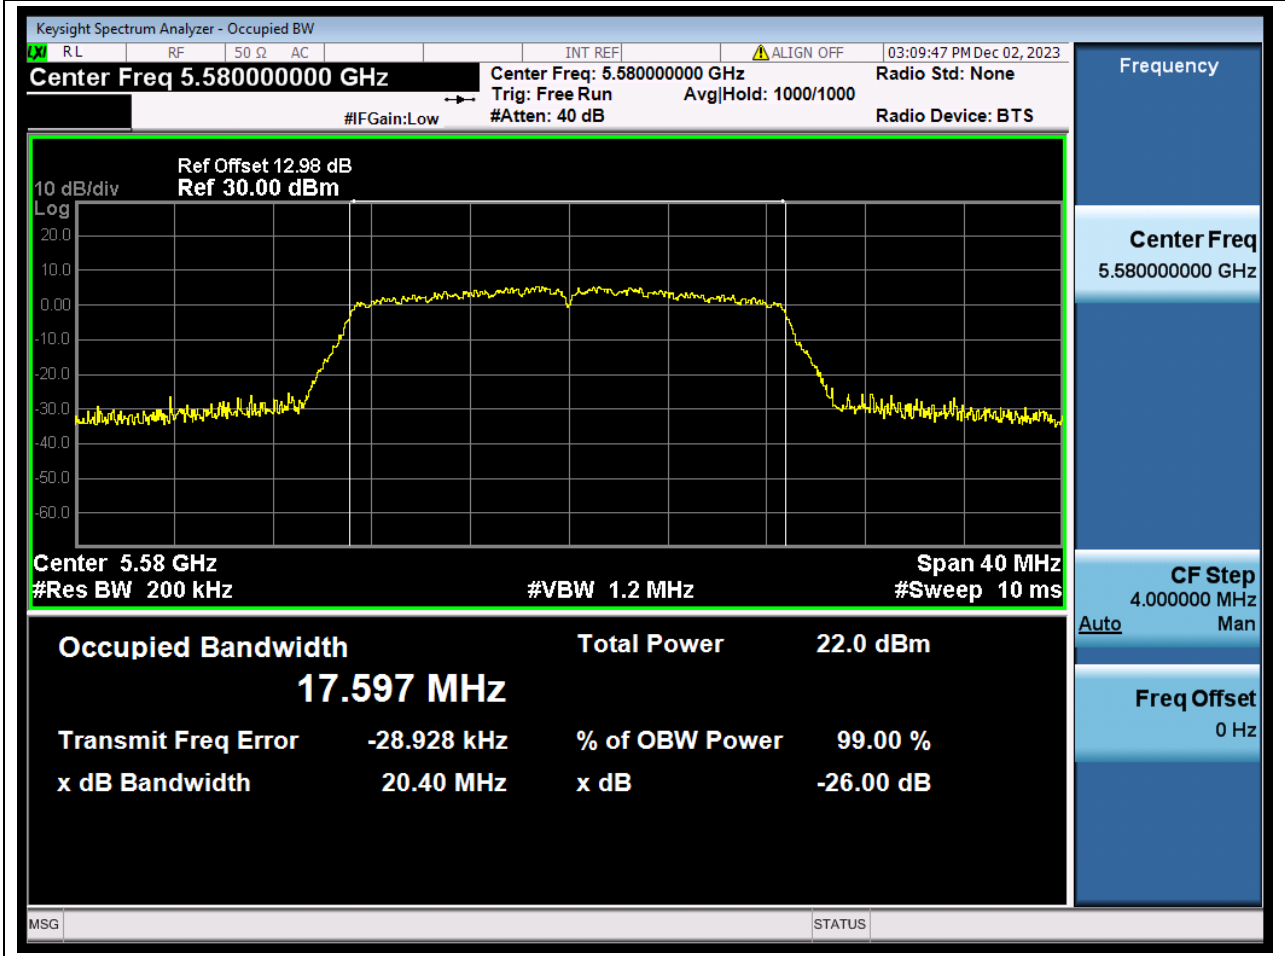

39. 802.11ac_20M_U-NII-2C_M

39.1. A.2.2-99% Bandwidth(NTNV)

Center Frequency (MHz)	OBW Power (%)	RBW (MHz)	Detector	Limit (MHz)	OBW (MHz)	Verdict
5580	99	0.2	Peak	0	17.596962	N/A