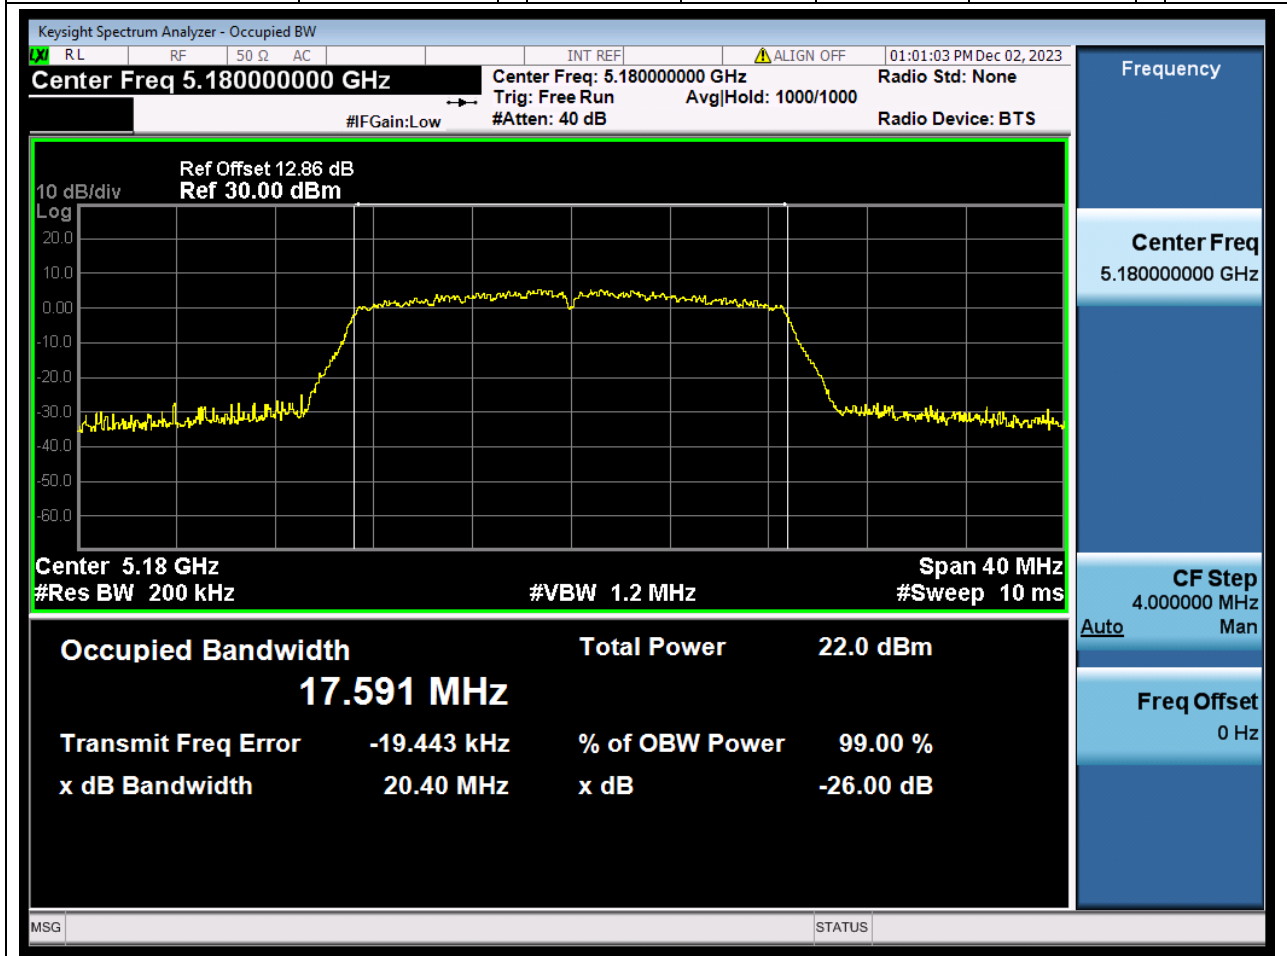

9. 802.11ac_20M_U-NII-1_L

9.1. A.2.2-99% Bandwidth(NTNV)

Center Frequency (MHz)	OBW Power (%)	RBW (MHz)	Detector	Limit (MHz)	OBW (MHz)	Verdict
5180	99	0.2	Peak	0	17.591056	N/A