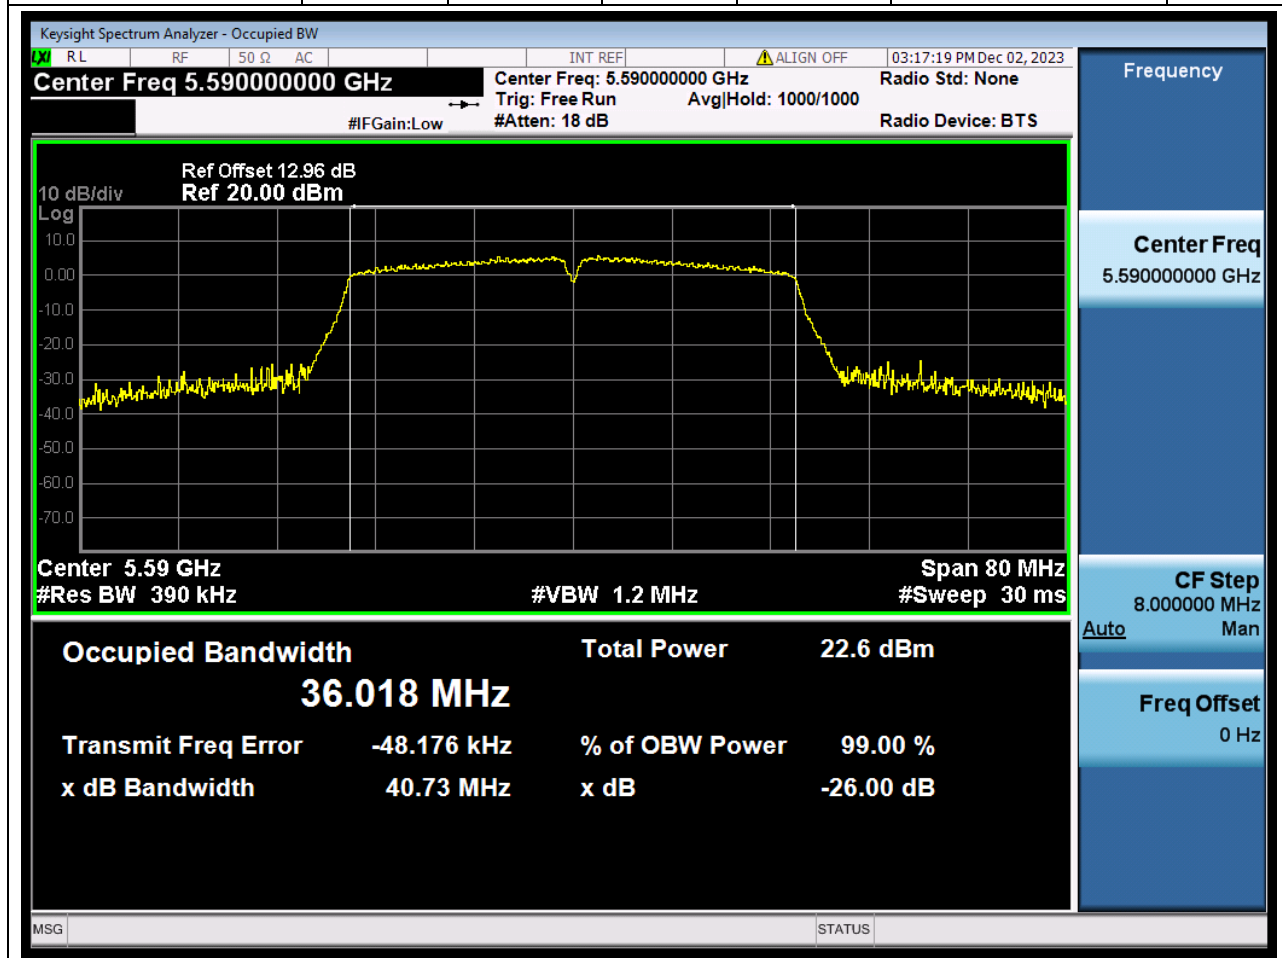

42. 802.11ac_40M_U-NII-2C_M

42.1. A.2-26dB Bandwidth(NTNV)

Center Frequency (MHz)	XdB Down	RBW (MHz)	Detector	Limit (MHz)	XdB BandWidth (MHz)	Verdict
5590	26	0.39	Peak	0	40.729941	N/A