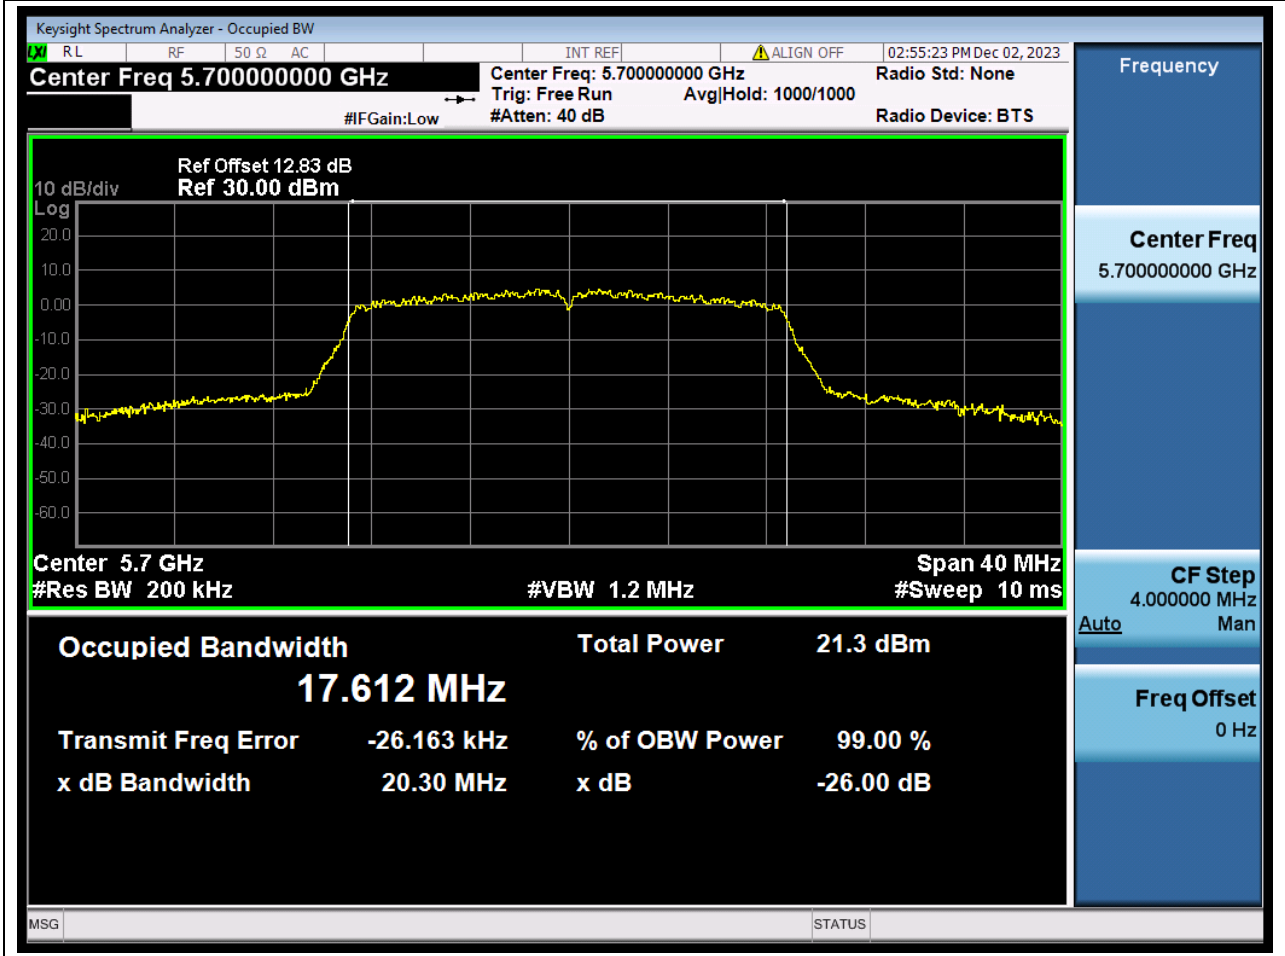

34. 802.11n_20M_U-NII-2C_H

34.1. A.2.2-99% Bandwidth(NTNV)

Center Frequency (MHz)	OBW Power (%)	RBW (MHz)	Detector	Limit (MHz)	OBW (MHz)	Verdict
5700	99	0.2	Peak	0	17.611668	N/A