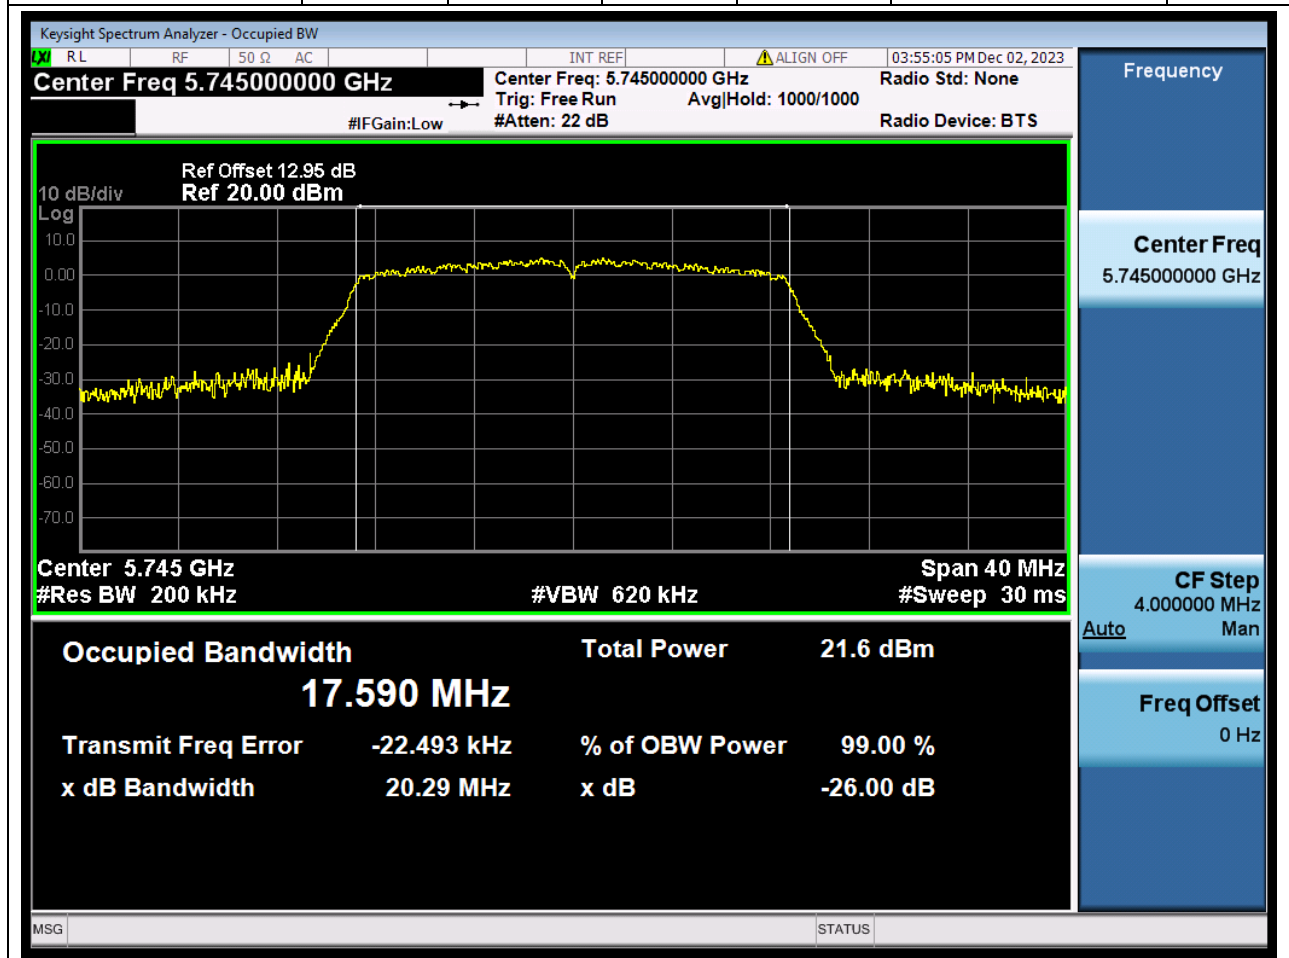

54. 802.11ac_20M_U-NII-3_L

54.1. A.2-26dB Bandwidth(NTNV)

Center Frequency (MHz)	XdB Down	RBW (MHz)	Detector	Limit (MHz)	XdB BandWidth (MHz)	Verdict
5745	26	0.2	Peak	0	20.291421	N/A