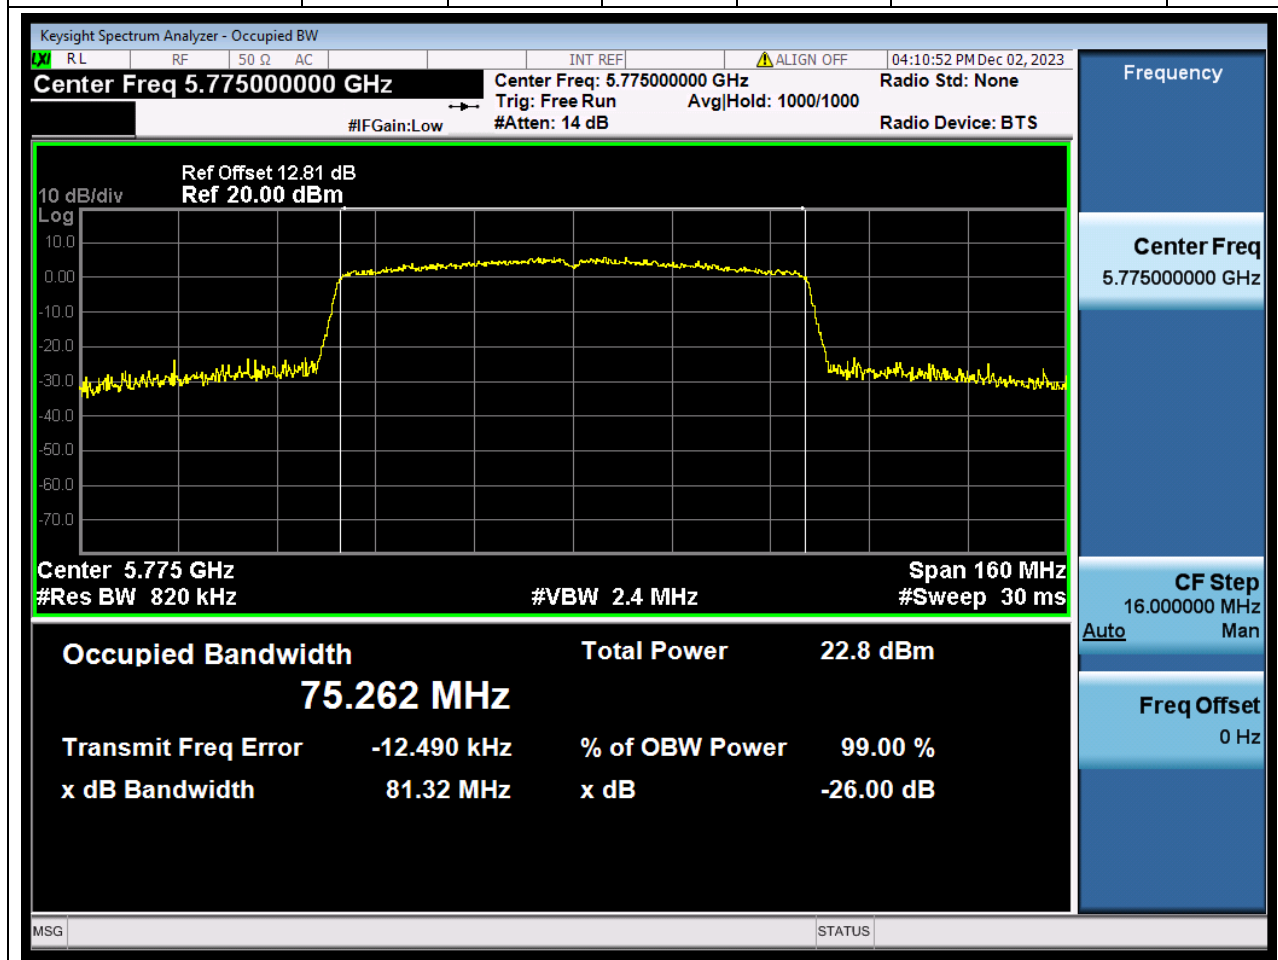

59. 802.11ac_80M_U-NII-3_M

59.1. A.2-26dB Bandwidth(NTNV)

Center Frequency (MHz)	XdB Down	RBW (MHz)	Detector	Limit (MHz)	XdB BandWidth (MHz)	Verdict
5775	26	0.82	Peak	0	81.317421	N/A