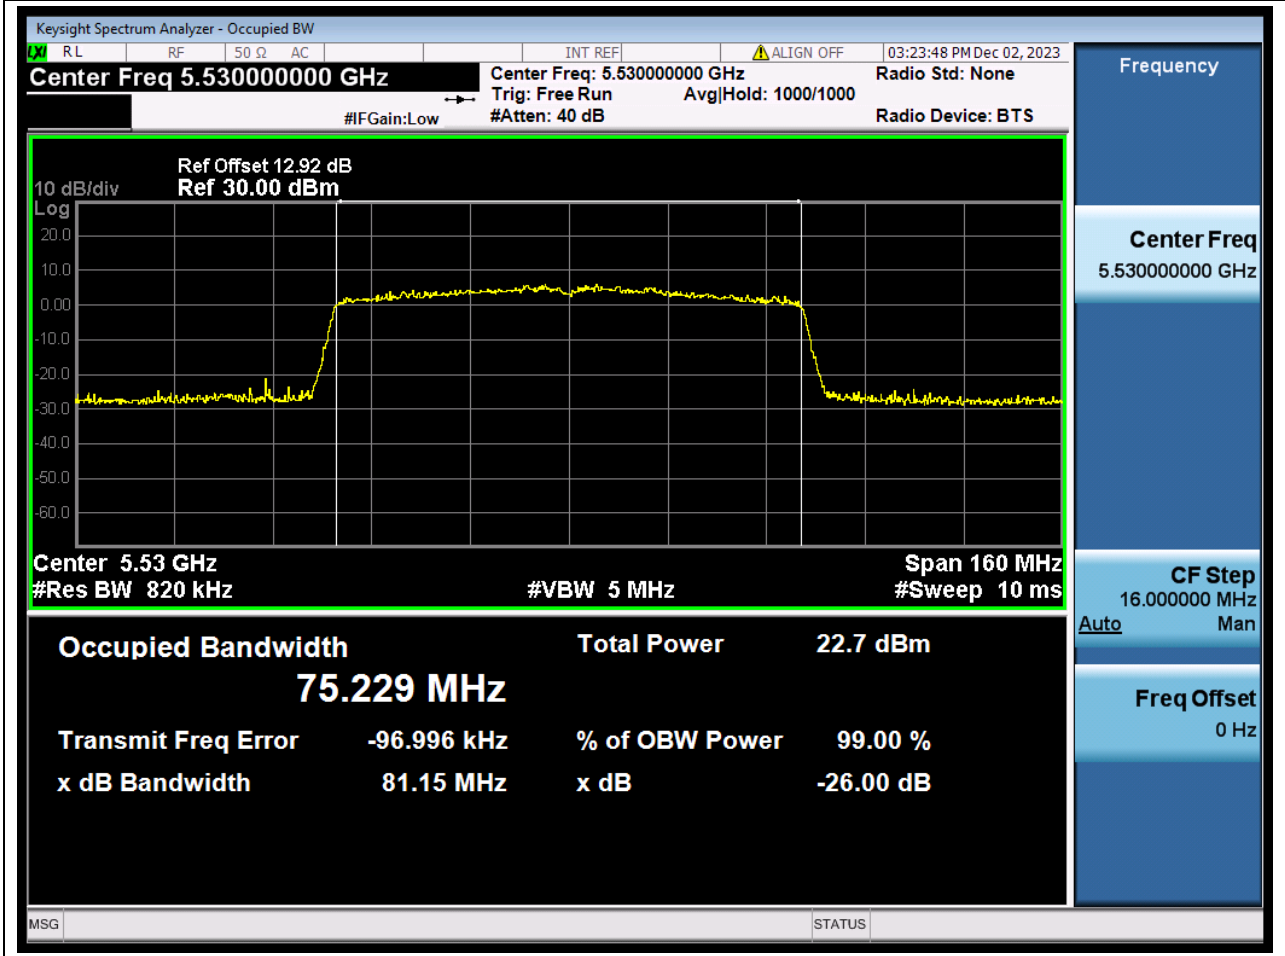

44. 802.11ac_80M_U-NII-2C_L

44.1. A.2.2-99% Bandwidth(NTNV)

Center Frequency (MHz)	OBW Power (%)	RBW (MHz)	Detector	Limit (MHz)	OBW (MHz)	Verdict
5530	99	0.82	Peak	0	75.229336	N/A