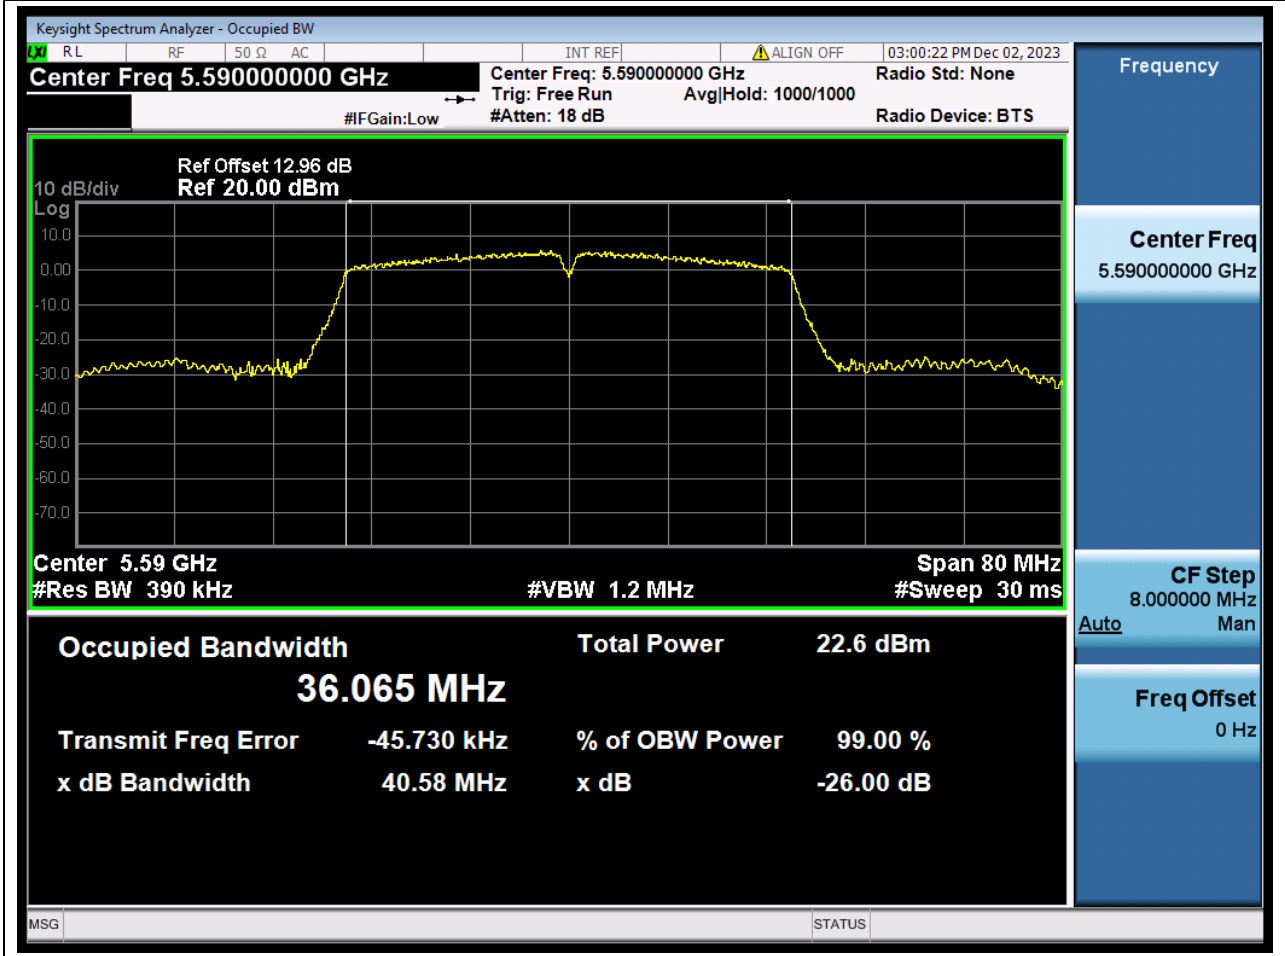

36. 802.11n_40M_U-NII-2C_M

36.1. A.2-26dB Bandwidth(NTNV)

Center Frequency (MHz)	XdB Down	RBW (MHz)	Detector	Limit (MHz)	XdB BandWidth (MHz)	Verdict
5590	26	0.39	Peak	0	40.581696	N/A