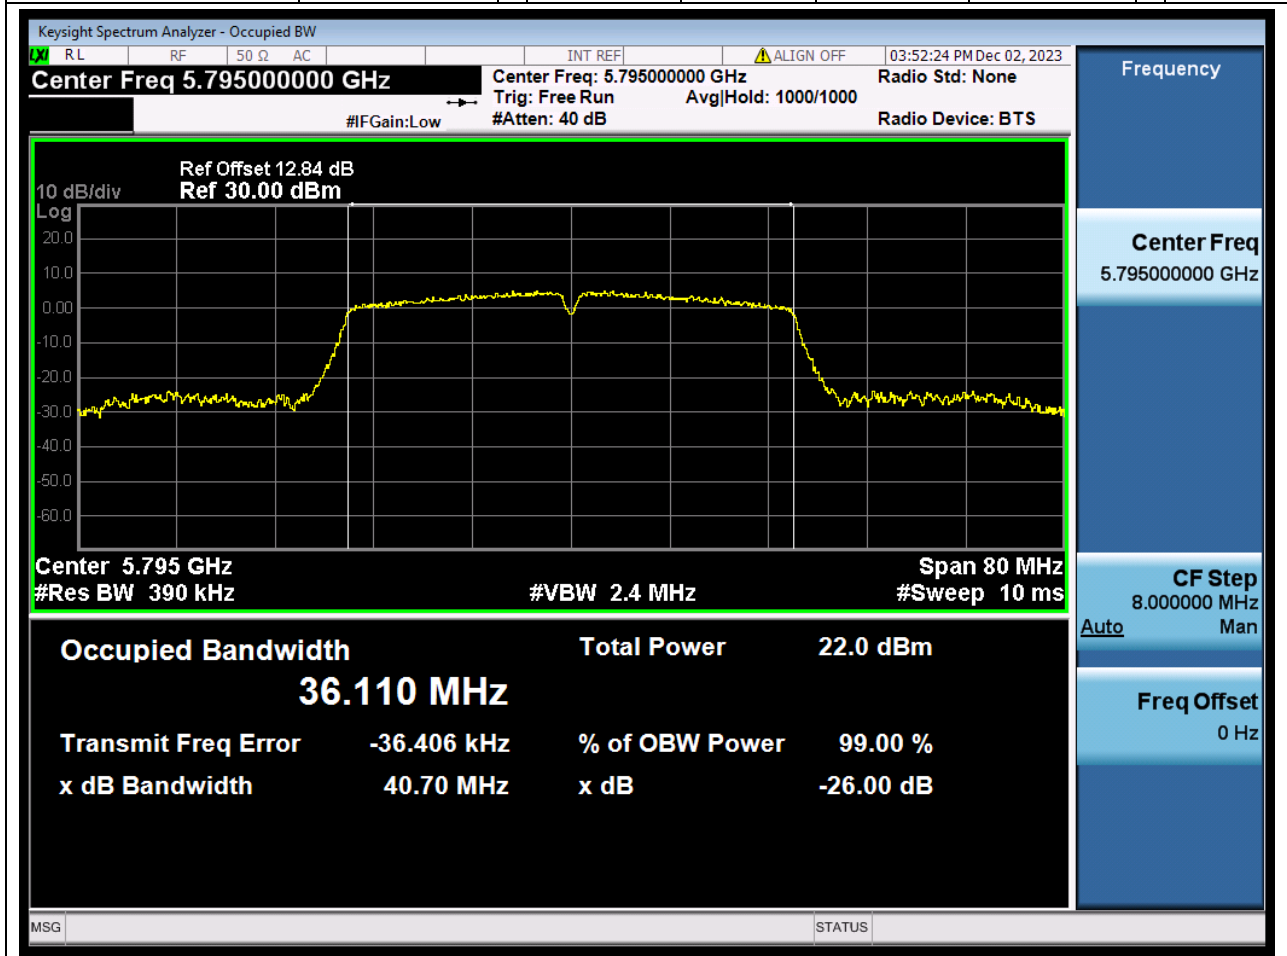

53. 802.11n_40M_U-NII-3_H

53.1. A.2.2-99% Bandwidth(NTNV)

Center Frequency (MHz)	OBW Power (%)	RBW (MHz)	Detector	Limit (MHz)	OBW (MHz)	Verdict
5795	99	0.39	Peak	0	36.109679	N/A