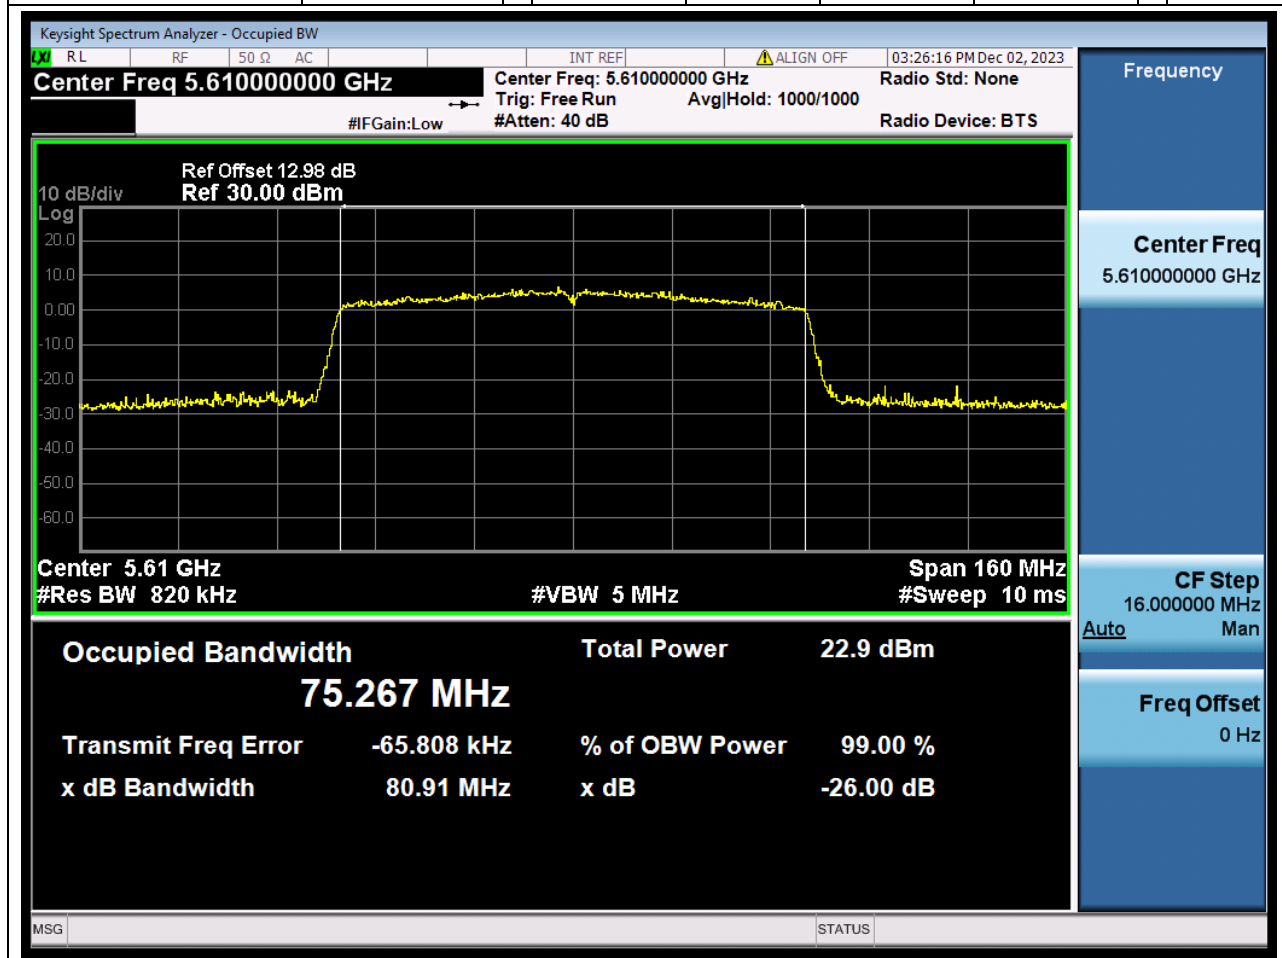

45. 802.11ac_80M_U-NII-2C_M

45.1. A.2.2-99% Bandwidth(NTNV)

Center Frequency (MHz)	OBW Power (%)	RBW (MHz)	Detector	Limit (MHz)	OBW (MHz)	Verdict
5610	99	0.82	Peak	0	75.26749	N/A