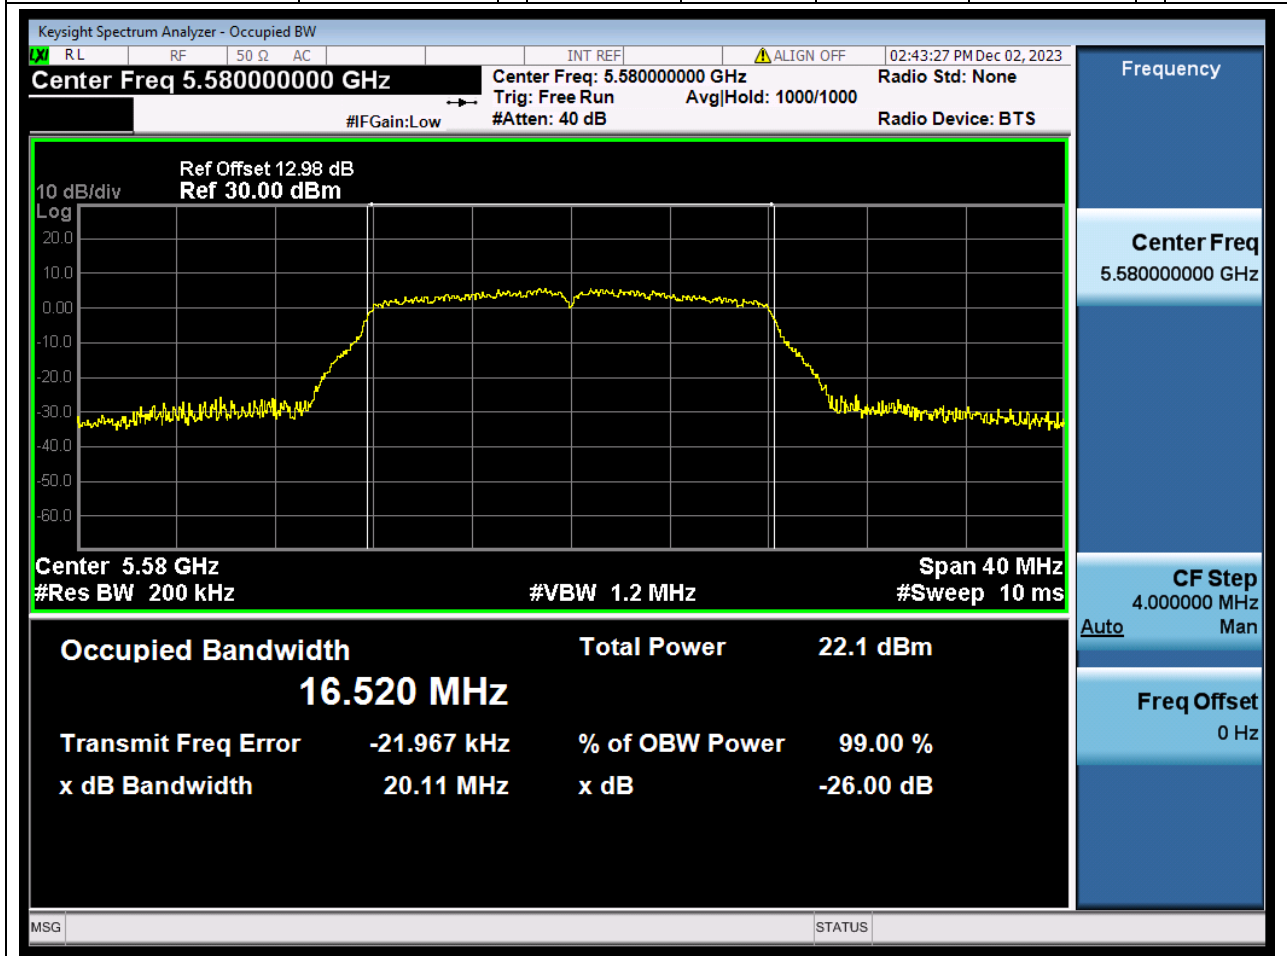

30. 802.11a_20M_U-NII-2C_M

30.1. A.2.2-99% Bandwidth(NTNV)

Center Frequency (MHz)	OBW Power (%)	RBW (MHz)	Detector	Limit (MHz)	OBW (MHz)	Verdict
5580	99	0.2	Peak	0	16.519886	N/A