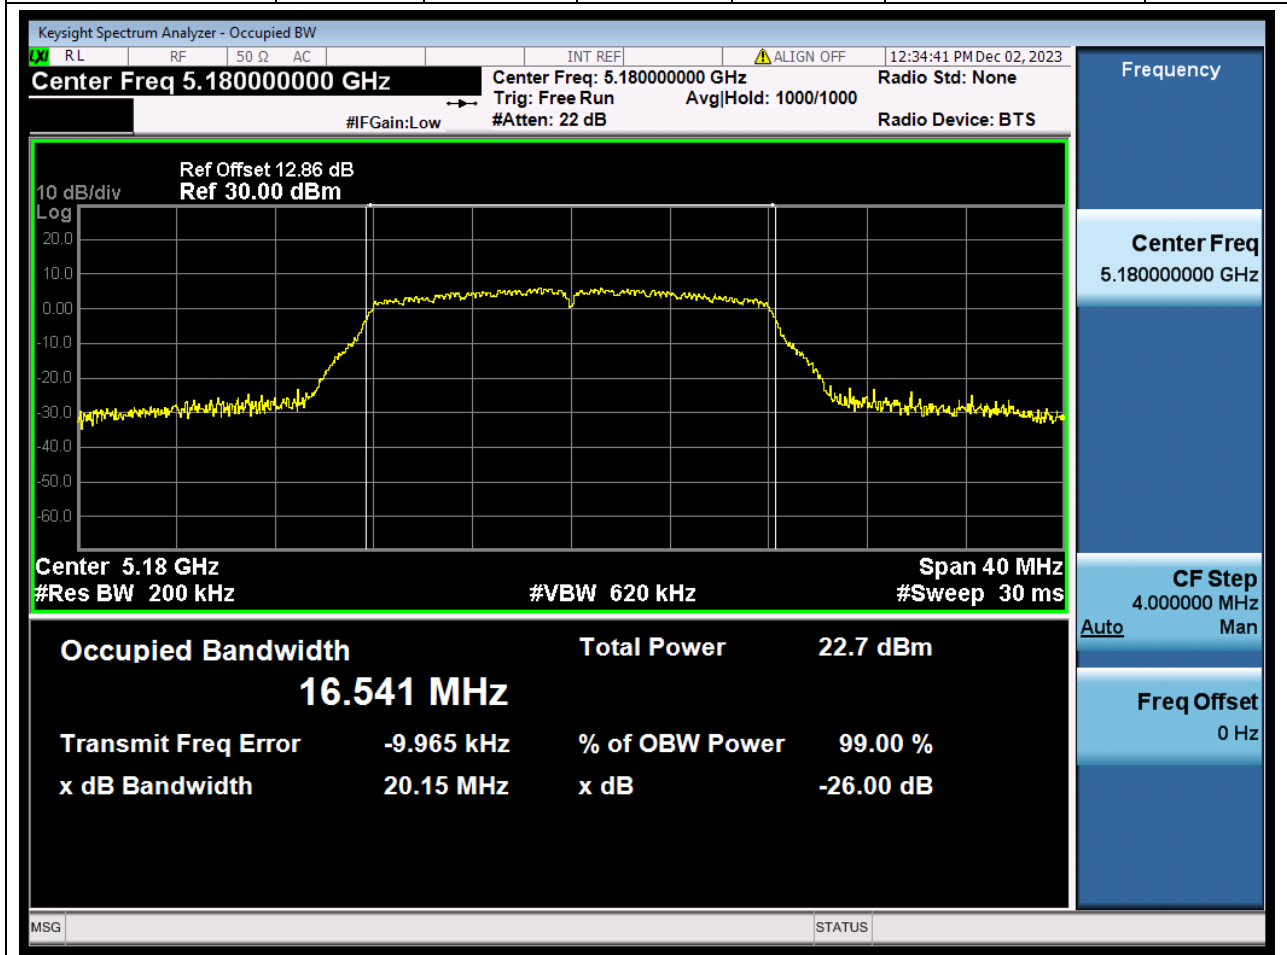

A.2 Emission Bandwidth & 99% Bandwidth

1. 802.11a_20M_U-NII-1_L

1.1. A.2-26dB Bandwidth(NTNV)

Center Frequency (MHz)	XdB Down	RBW (MHz)	Detector	Limit (MHz)	XdB BandWidth (MHz)	Verdict
5180	26	0.2	Peak	0	20.154514	N/A