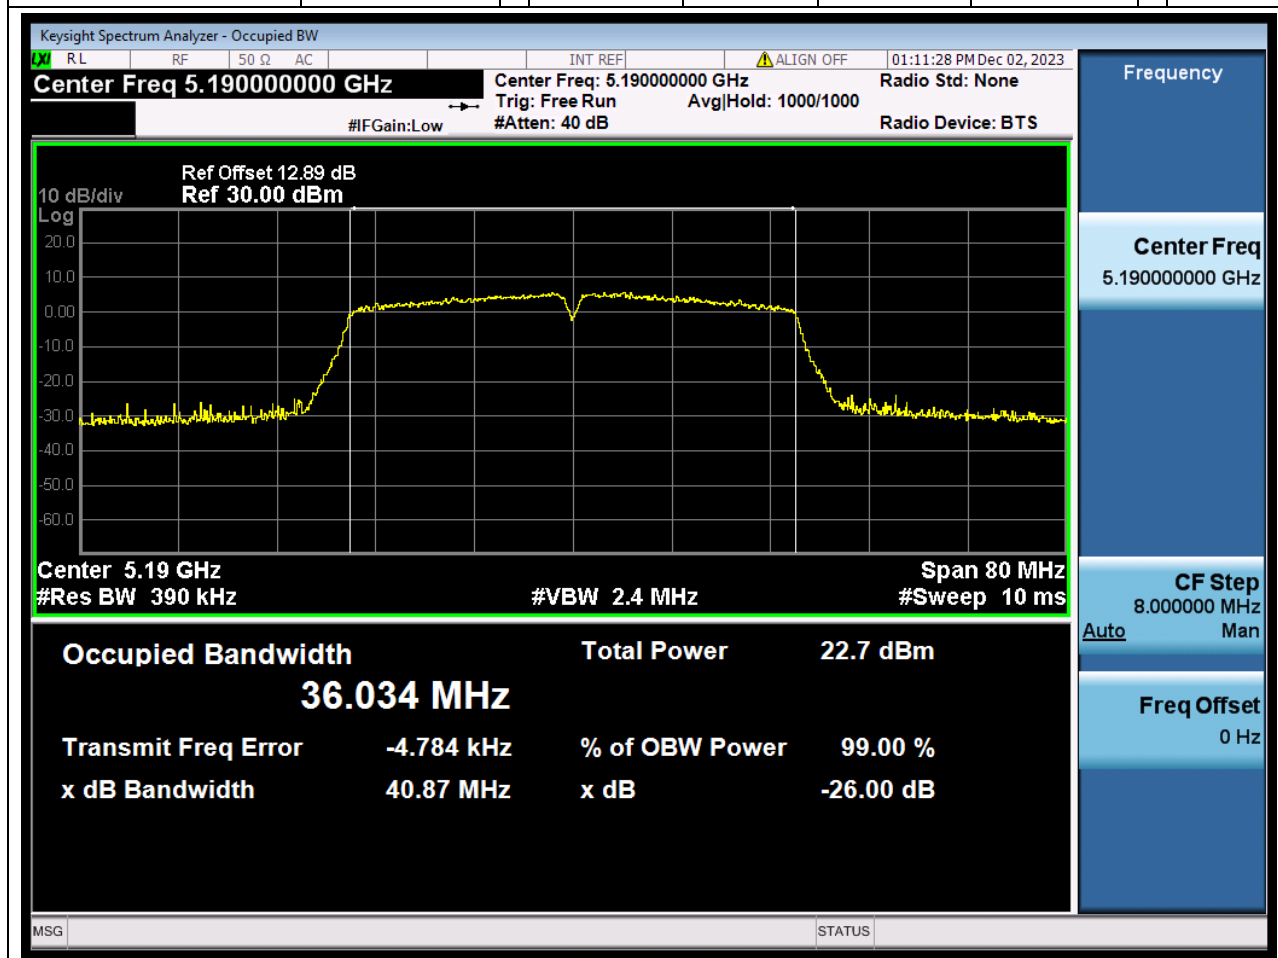

12. 802.11ac_40M_U-NII-1_L

12.1. A.2.2-99% Bandwidth(NTNV)

Center Frequency (MHz)	OBW Power (%)	RBW (MHz)	Detector	Limit (MHz)	OBW (MHz)	Verdict
5190	99	0.39	Peak	0	36.033539	N/A