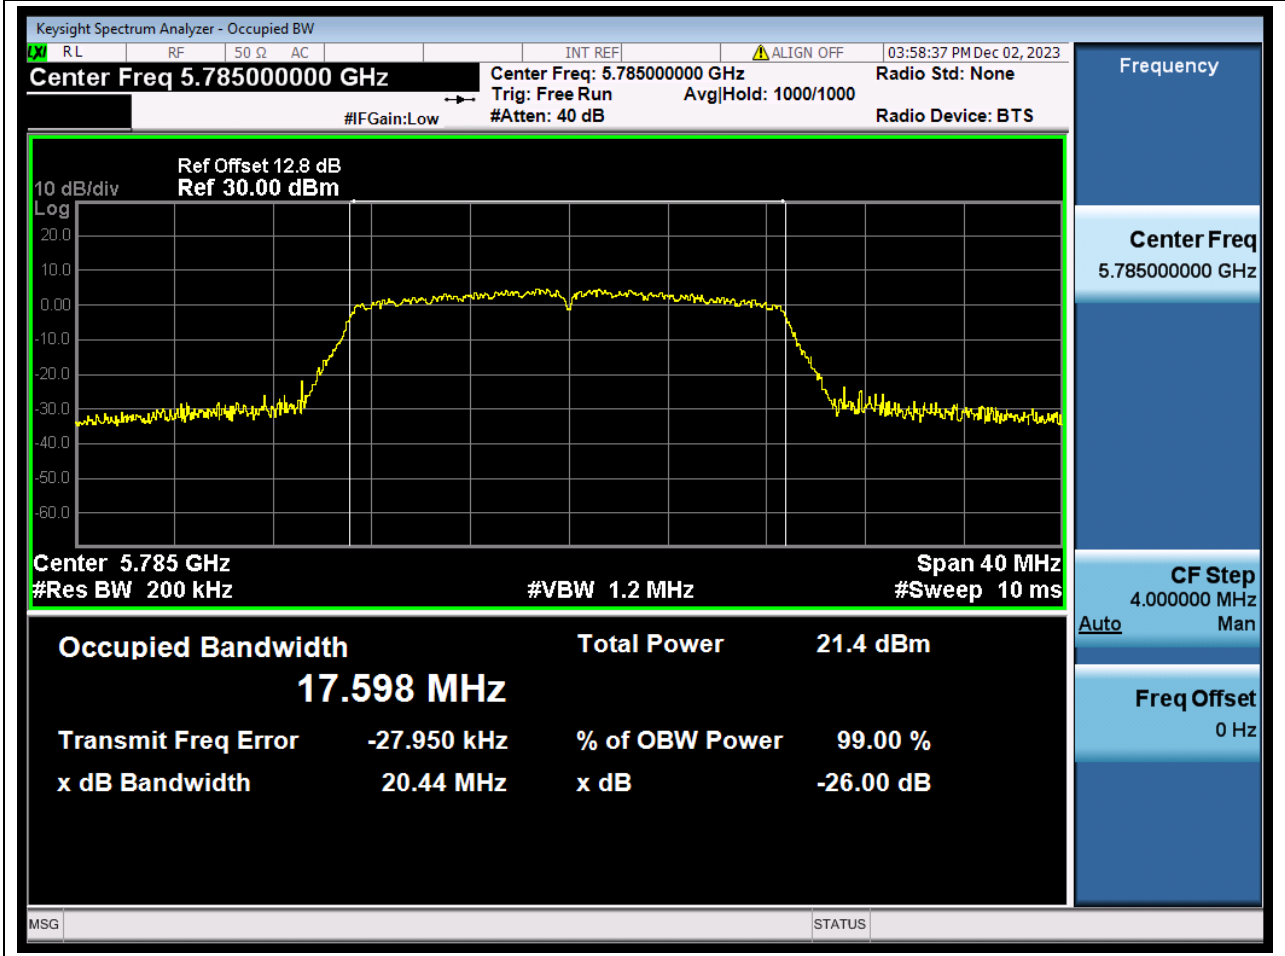

55. 802.11ac_20M_U-NII-3_M

55.1. A.2.2-99% Bandwidth(NTNV)

Center Frequency (MHz)	OBW Power (%)	RBW (MHz)	Detector	Limit (MHz)	OBW (MHz)	Verdict
5785	99	0.2	Peak	0	17.59846	N/A