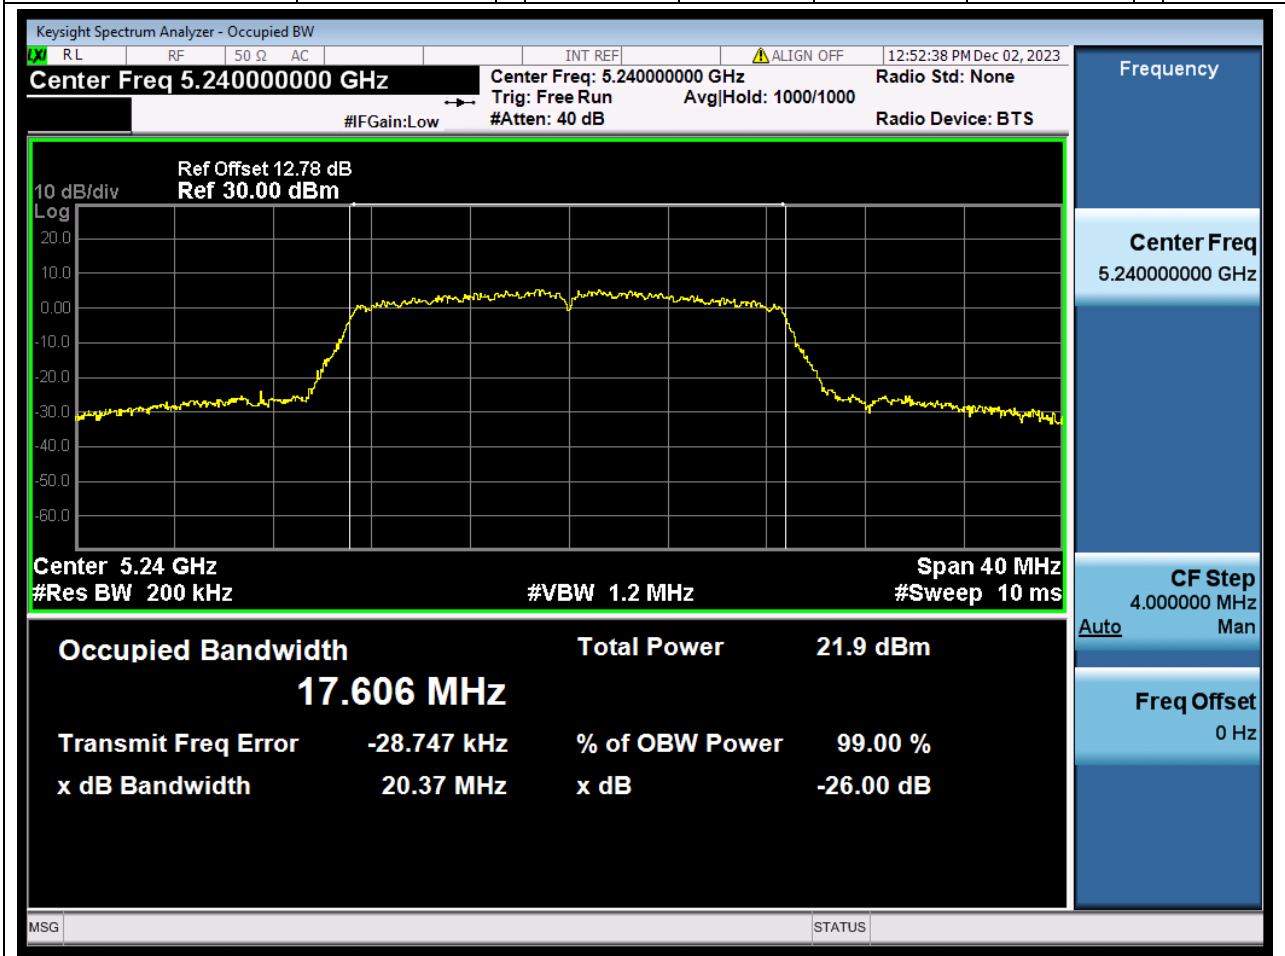

6. 802.11n_20M_U-NII-1_H

6.1. A.2.2-99% Bandwidth(NTNV)

Center Frequency (MHz)	OBW Power (%)	RBW (MHz)	Detector	Limit (MHz)	OBW (MHz)	Verdict
5240	99	0.2	Peak	0	17.606057	N/A