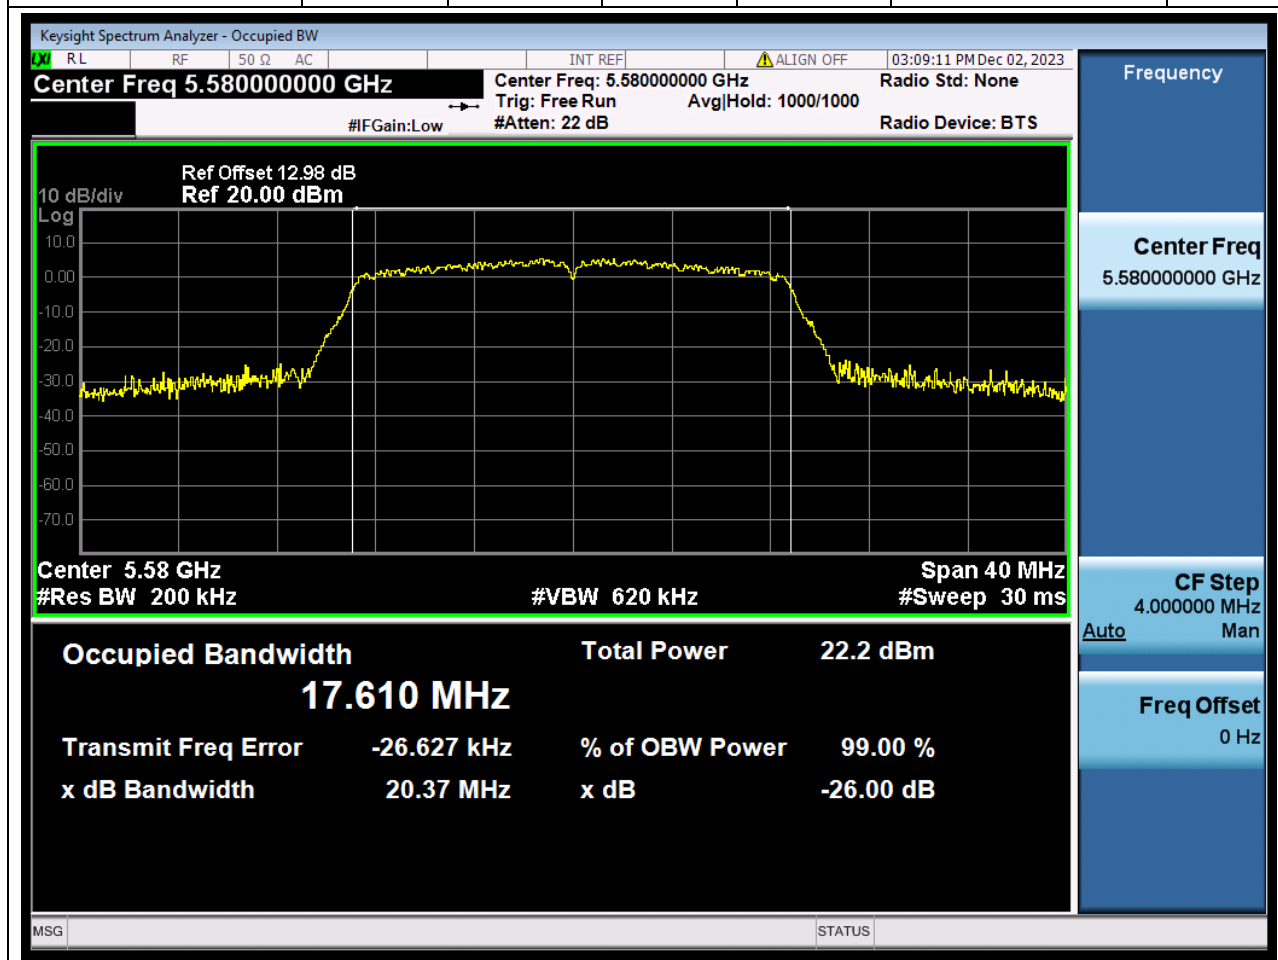

39. 802.11ac_20M_U-NII-2C_M

39.1. A.2-26dB Bandwidth(NTNV)

Center Frequency (MHz)	XdB Down	RBW (MHz)	Detector	Limit (MHz)	XdB BandWidth (MHz)	Verdict
5580	26	0.2	Peak	0	20.365648	N/A