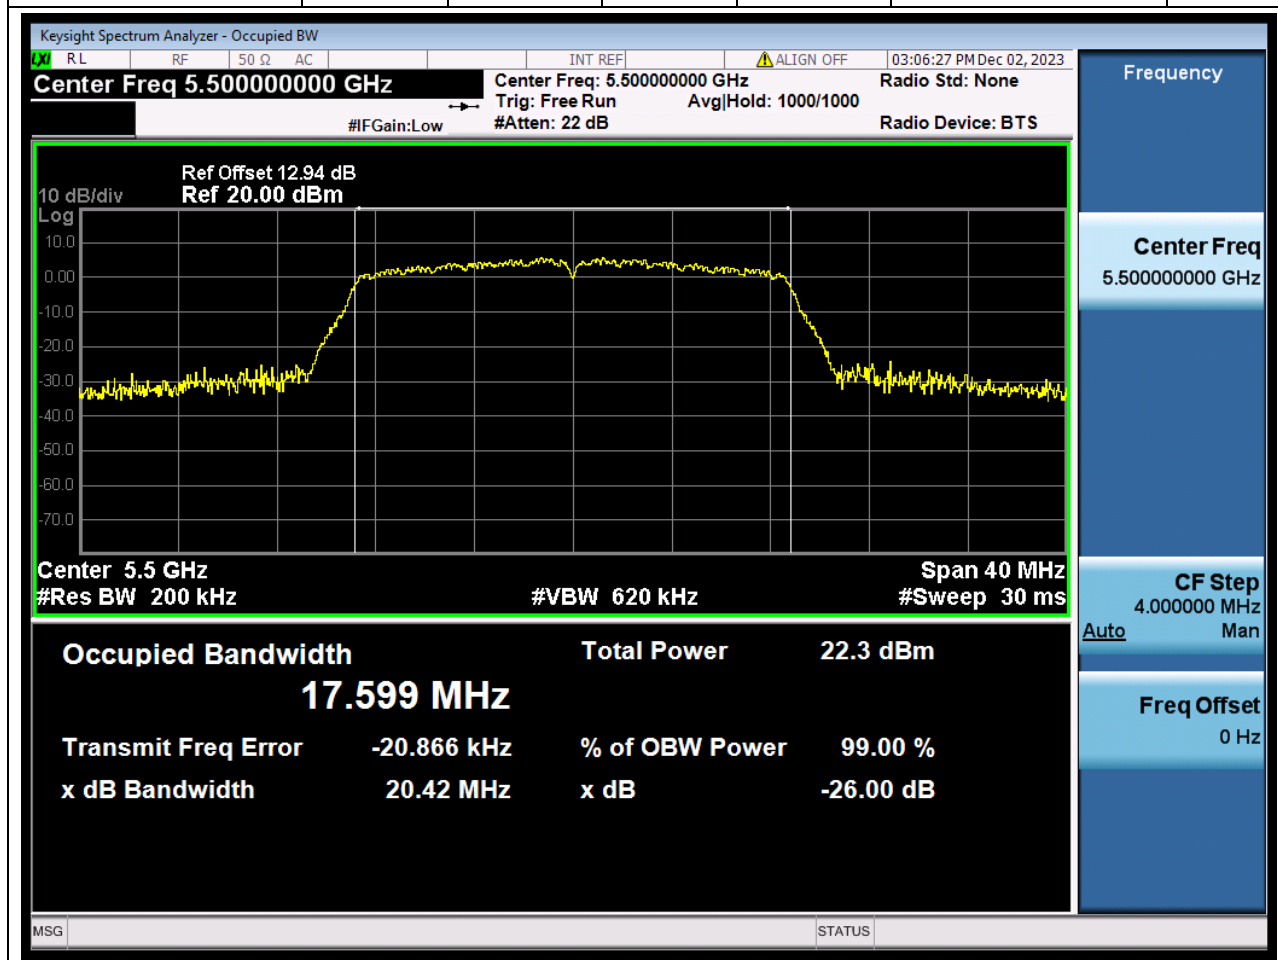

38. 802.11ac_20M_U-NII-2C_L

38.1. A.2-26dB Bandwidth(NTNV)

Center Frequency (MHz)	XdB Down	RBW (MHz)	Detector	Limit (MHz)	XdB BandWidth (MHz)	Verdict
5500	26	0.2	Peak	0	20.415586	N/A