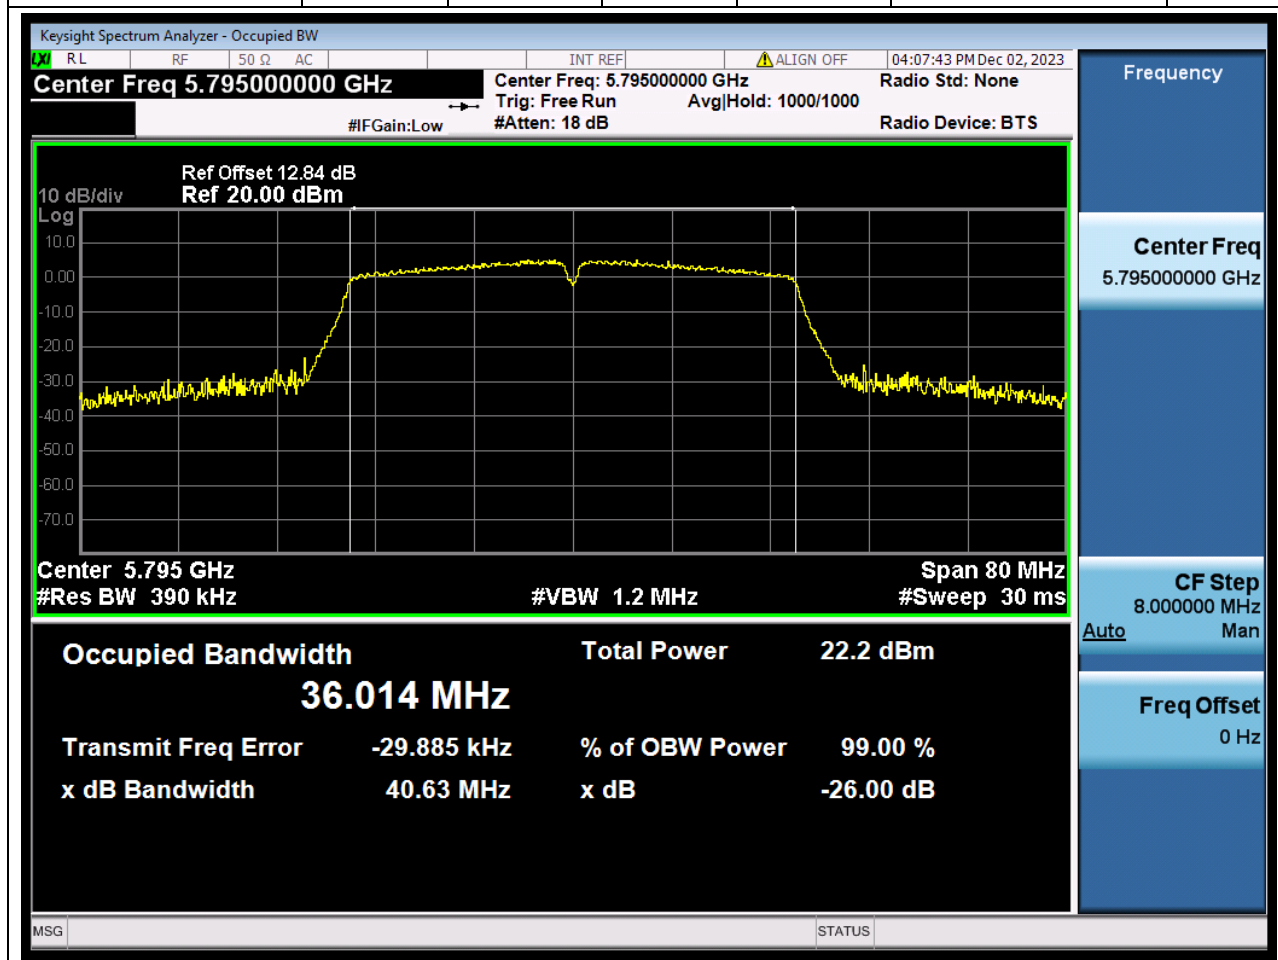

58. 802.11ac_40M_U-NII-3_H

58.1. A.2-26dB Bandwidth(NTNV)

Center Frequency (MHz)	XdB Down	RBW (MHz)	Detector	Limit (MHz)	XdB BandWidth (MHz)	Verdict
5795	26	0.39	Peak	0	40.634865	N/A