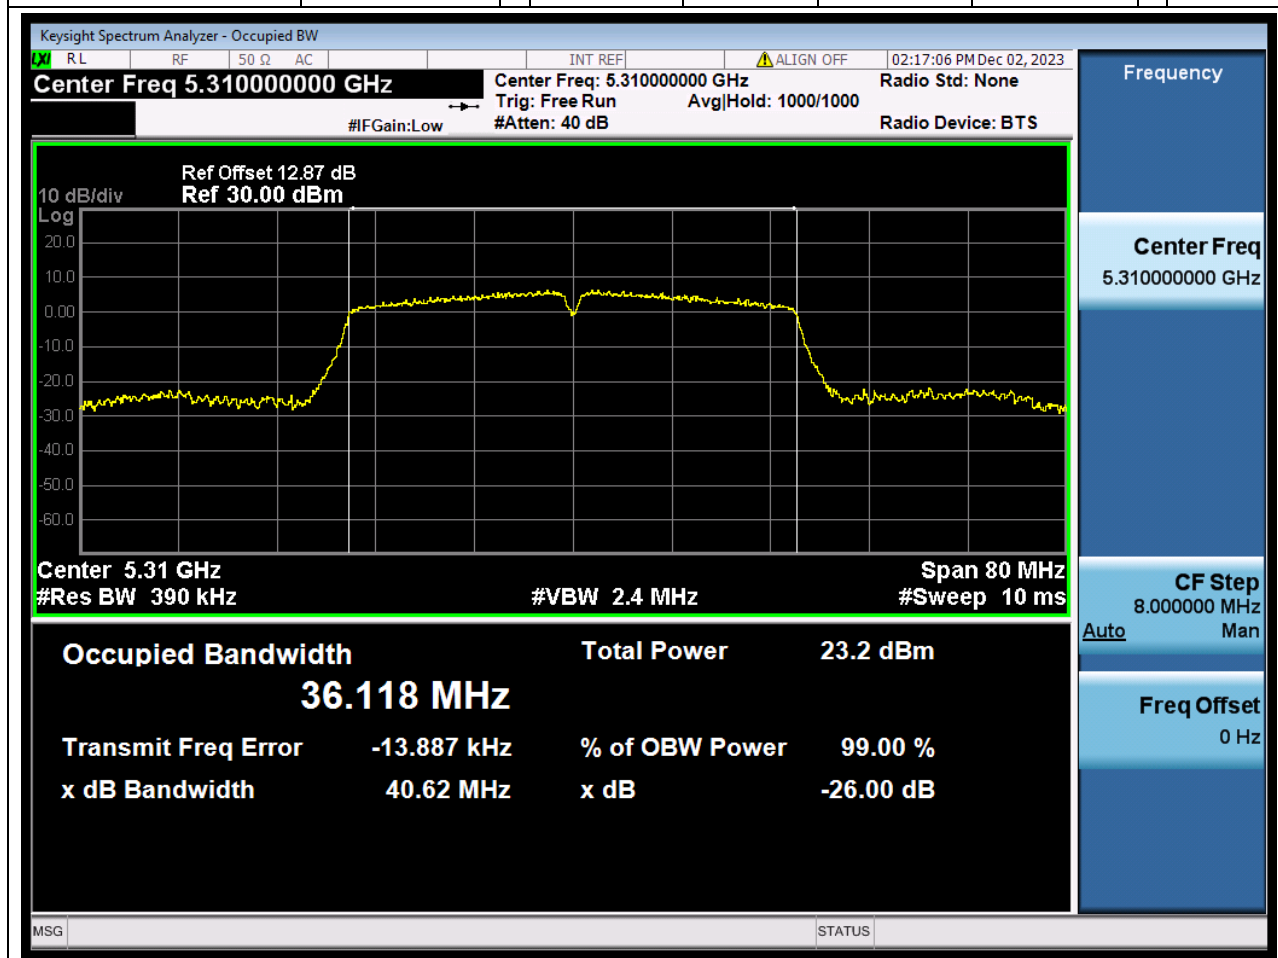

22. 802.11n_40M_U-NII-2A_H

22.1. A.2.2-99% Bandwidth(NTNV)

Center Frequency (MHz)	OBW Power (%)	RBW (MHz)	Detector	Limit (MHz)	OBW (MHz)	Verdict
5310	99	0.39	Peak	0	36.118416	N/A