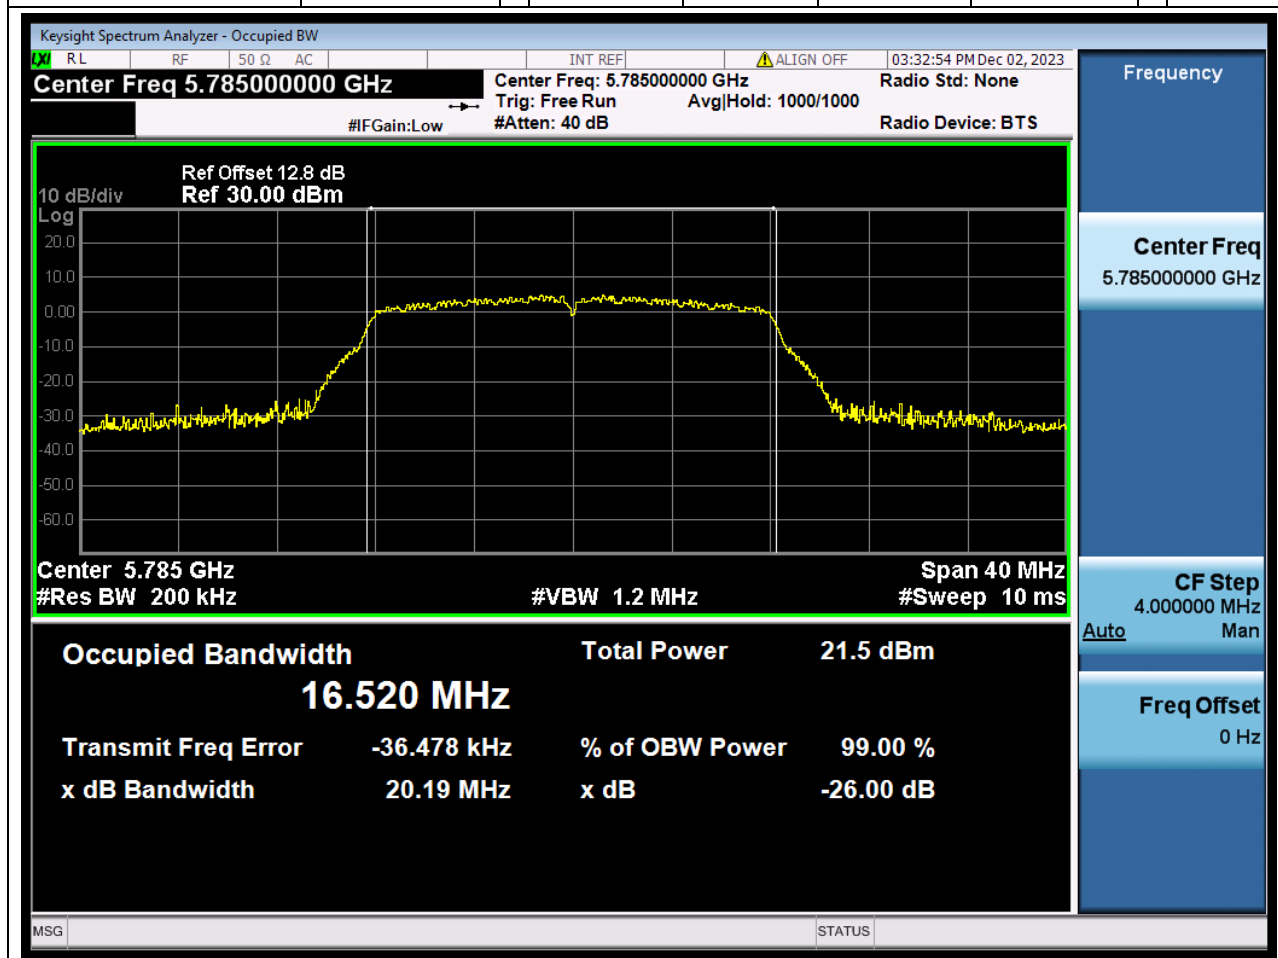

47. 802.11a_20M_U-NII-3_M

47.1. A.2.2-99% Bandwidth(NTNV)

Center Frequency (MHz)	OBW Power (%)	RBW (MHz)	Detector	Limit (MHz)	OBW (MHz)	Verdict
5785	99	0.2	Peak	0	16.519966	N/A