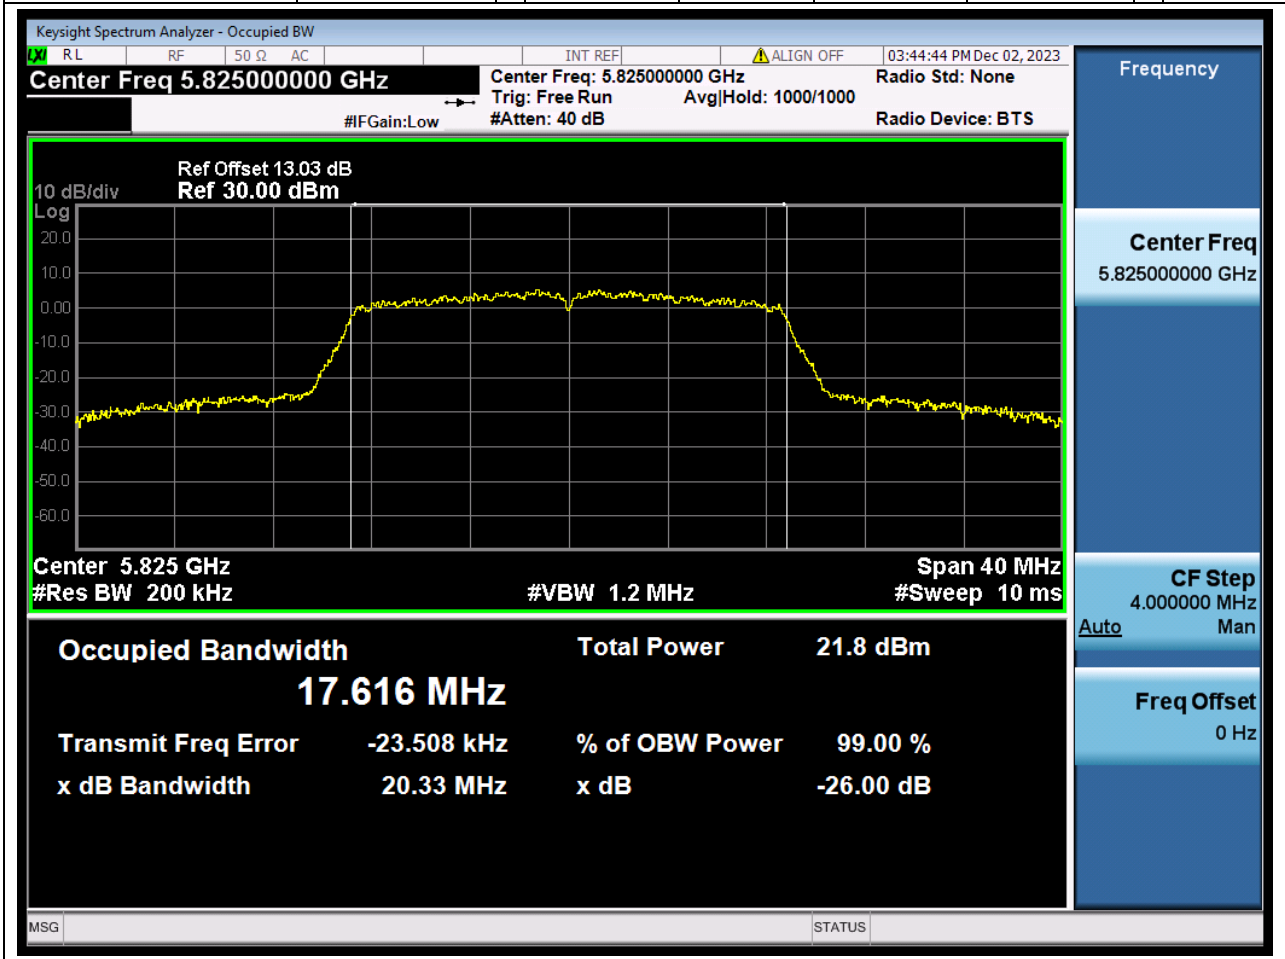

51. 802.11n_20M_U-NII-3_H

51.1. A.2.2-99% Bandwidth(NTNV)

Center Frequency (MHz)	OBW Power (%)	RBW (MHz)	Detector	Limit (MHz)	OBW (MHz)	Verdict
5825	99	0.2	Peak	0	17.616034	N/A