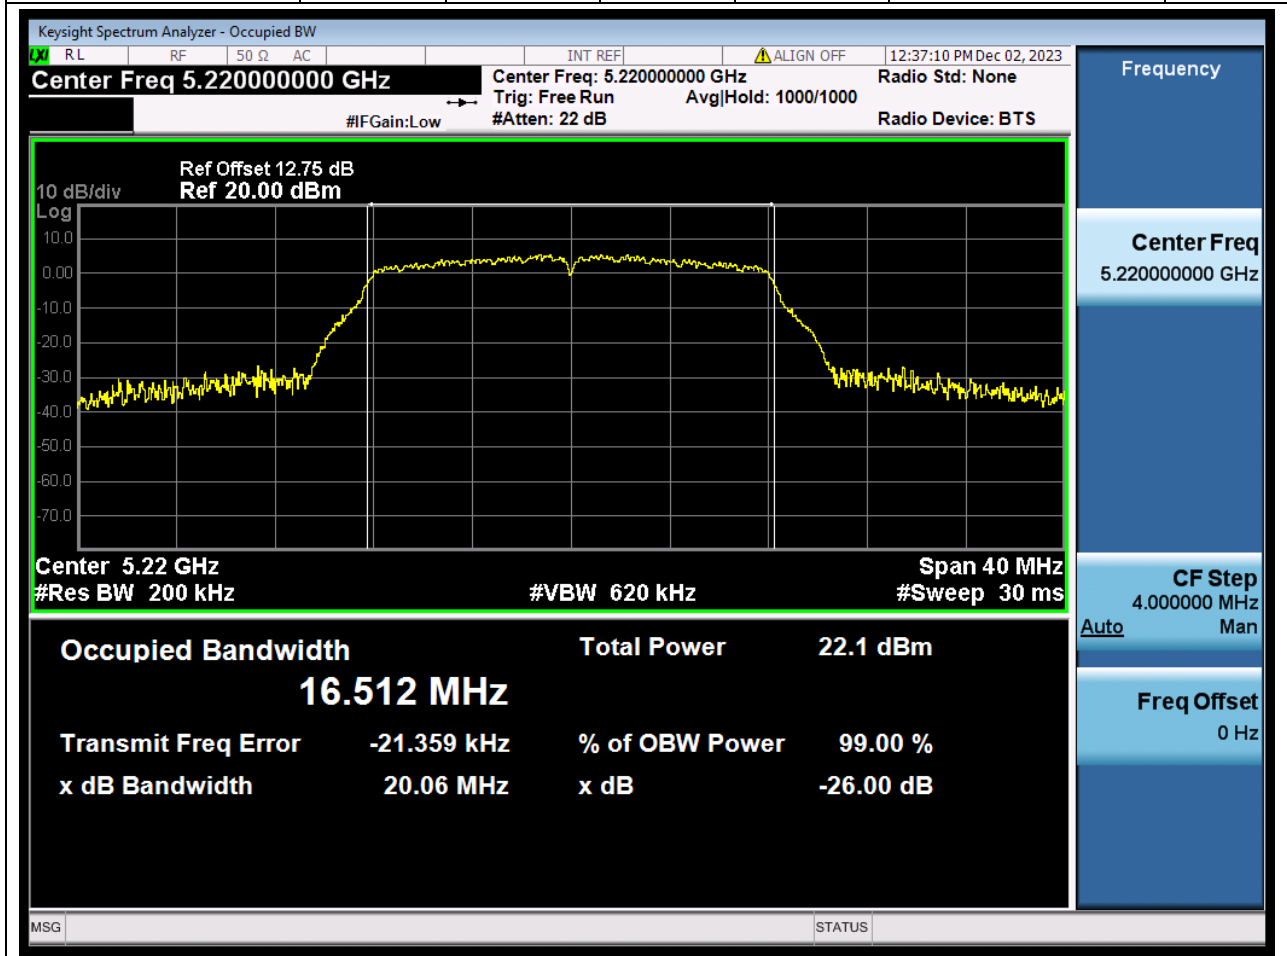

2. 802.11a_20M_U-NII-1_M

2.1. A.2-26dB Bandwidth(NTNV)

Center Frequency (MHz)	XdB Down	RBW (MHz)	Detector	Limit (MHz)	XdB BandWidth (MHz)	Verdict
5220	26	0.2	Peak	0	20.059939	N/A