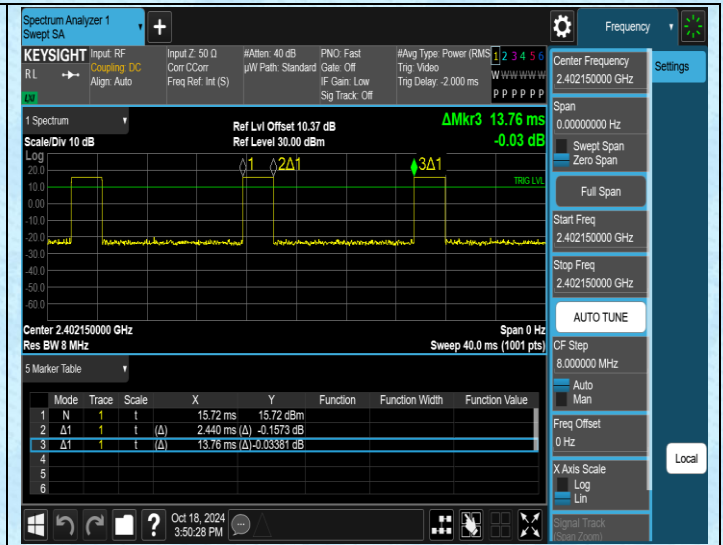

Appendix I: Duty Cycle

Test Result

Test Mode	Antenna	Frequency[MHz]	Transmission Duration [ms]	Transmission Period [ms]	Duty Cycle [%]	Limit	Verdict
TX	Ant1	2402.15	2.44	13.76	17.73	---	---
TX	Ant2	2402.15	2.44	13.76	17.73	---	---
TX	Ant1	2440.4	2.44	13.76	17.73	---	---
TX	Ant2	2440.4	2.44	13.76	17.73	---	---
TX	Ant1	2479.85	2.44	13.76	17.73	---	---
TX	Ant2	2479.85	2.44	13.76	17.73	---	---

Test Graphs

NTVN-TX-Ant1-2402.15

NTVN-TX-Ant2-2402.15

NTVN-TX-Ant1-2440.4

NTVN-TX-Ant2-2440.4

NTVN-TX-Ant1-2479.85

NTVN-TX-Ant2-2479.85

---End---