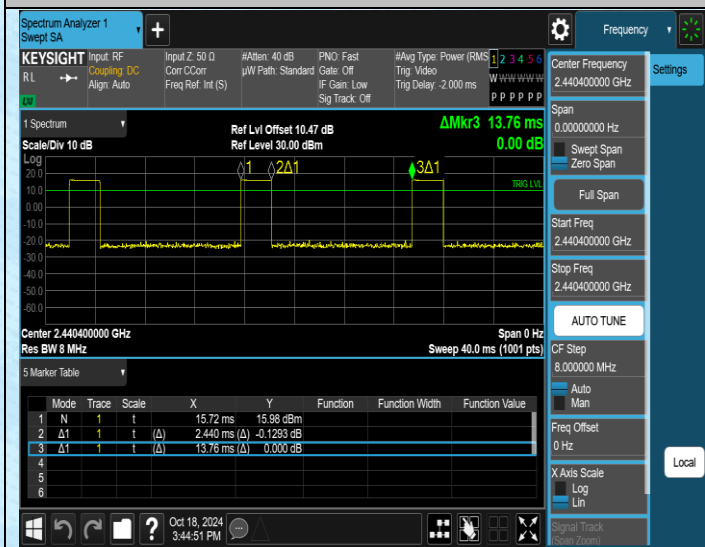

Appendix I: Duty Cycle

Test Result

Test Mode	Antenna	Frequency[MHz]	Transmission Duration [ms]	Transmission Period [ms]	Duty Cycle [%]	Limit	Verdict
TX	Ant1	2402.15	2.44	13.76	17.73	---	---
TX	Ant2	2402.15	2.44	13.76	17.73	---	---
TX	Ant1	2440.4	2.44	13.76	17.73	---	---
TX	Ant2	2440.4	2.44	13.76	17.73	---	---
TX	Ant1	2479.85	2.44	13.76	17.73	---	---
TX	Ant2	2479.85	2.44	13.76	17.73	---	---

Test Graphs

NTVN-TX-Ant1-2402.15

NTVN-TX-Ant2-2402.15

NTVN-TX-Ant1-2440.4

NTVN-TX-Ant2-2440.4

NTVN-TX-Ant1-2479.85

NTVN-TX-Ant2-2479.85

---End---