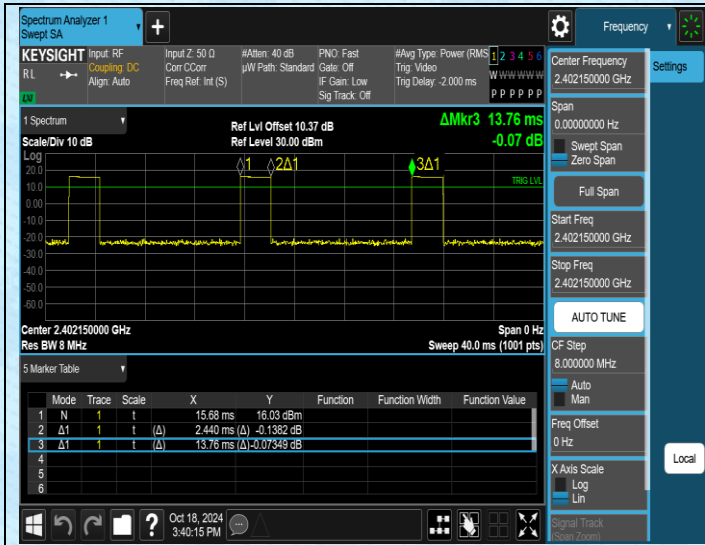

Appendix I: Duty Cycle

Test Result

Test Mode	Antenna	Frequency[MHz]	Transmission Duration [ms]	Transmission Period [ms]	Duty Cycle [%]	Limit	Verdict
TX	Ant1	2402.15	2.44	13.76	17.73	---	---
TX	Ant2	2402.15	2.44	13.76	17.73	---	---
TX	Ant1	2440.4	2.44	13.76	17.73	---	---
TX	Ant2	2440.4	2.44	13.76	17.73	---	---
TX	Ant1	2479.85	2.44	13.76	17.73	---	---
TX	Ant2	2479.85	2.44	13.76	17.73	---	---

Test Graphs

NTVN-TX-Ant1-2402.15

NTVN-TX-Ant2-2402.15

NTVN-TX-Ant1-2440.4

NTVN-TX-Ant2-2440.4

NTVN-TX-Ant1-2479.85

NTVN-TX-Ant2-2479.85

---End---