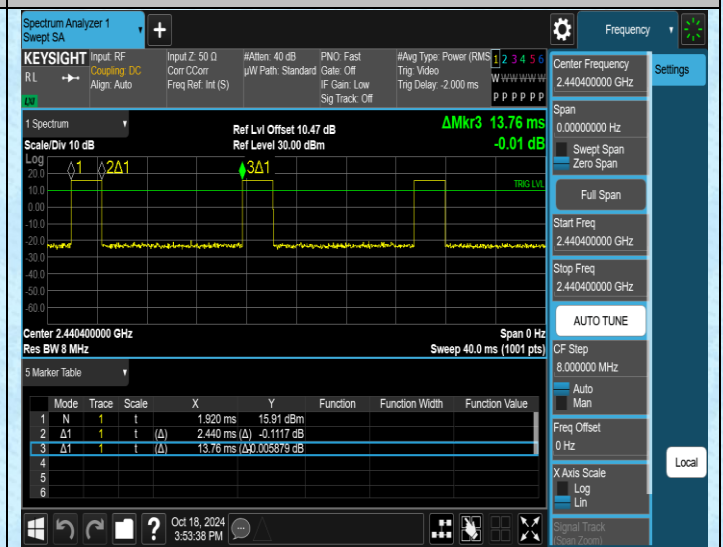

Appendix I: Duty Cycle

Test Result

Test Mode	Antenna	Frequency[MHz]	Transmission Duration [ms]	Transmission Period [ms]	Duty Cycle [%]	Limit	Verdict
TX	Ant1	2402.15	2.44	13.76	17.73	---	---
TX	Ant2	2402.15	2.44	13.76	17.73	---	---
TX	Ant1	2440.4	2.44	13.76	17.73	---	---
TX	Ant2	2440.4	2.44	13.76	17.73	---	---
TX	Ant1	2479.85	2.44	13.76	17.73	---	---
TX	Ant2	2479.85	2.44	13.76	17.73	---	---

Test Graphs

NTVN-TX-Ant1-2402.15

NTVN-TX-Ant2-2402.15

NTVN-TX-Ant1-2440.4

NTVN-TX-Ant2-2440.4

NTVN-TX-Ant1-2479.85

NTVN-TX-Ant2-2479.85

---End---