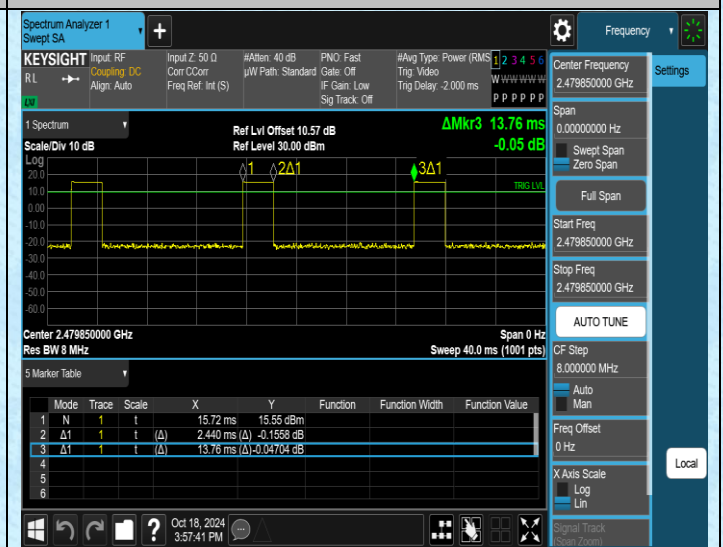

Appendix I: Duty Cycle

Test Result

Test Mode	Antenna	Frequency[MHz]	Transmission Duration [ms]	Transmission Period [ms]	Duty Cycle [%]	Limit	Verdict
TX	Ant1	2402.15	2.44	13.76	17.73	---	---
TX	Ant2	2402.15	2.44	13.76	17.73	---	---
TX	Ant1	2440.4	2.44	13.76	17.73	---	---
TX	Ant2	2440.4	2.44	13.76	17.73	---	---
TX	Ant1	2479.85	2.44	13.76	17.73	---	---
TX	Ant2	2479.85	2.44	13.76	17.73	---	---

Test Graphs

NTVN-TX-Ant1-2402.15

NTVN-TX-Ant2-2402.15

NTVN-TX-Ant1-2440.4

NTVN-TX-Ant2-2440.4

NTVN-TX-Ant1-2479.85

NTVN-TX-Ant2-2479.85

---End---