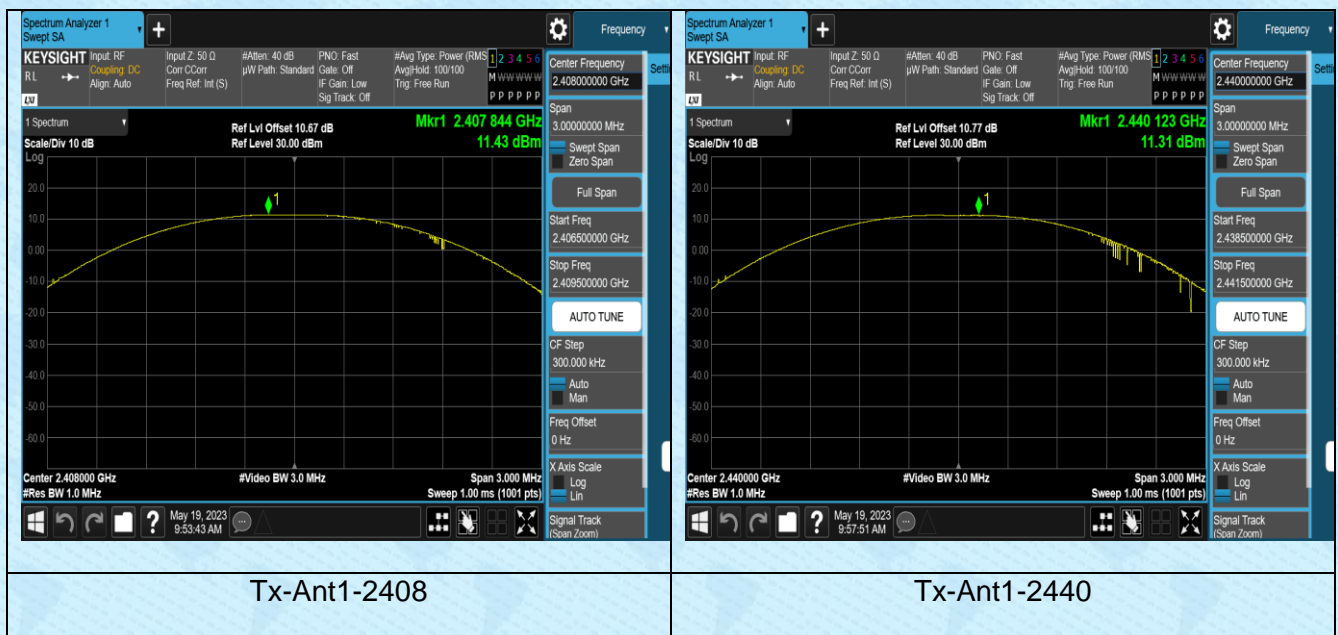

Test Graphs

AppendixC: Maximum conducted output power

Test Result

TestMode	Antenna	Frequency[MHz]	Conducted Peak Power[dBm]	Conducted Limit[dBm]	Verdict
Tx	Ant1	2408	11.43	≤20.97	PASS
Tx	Ant1	2440	11.31	≤20.97	PASS
Tx	Ant1	2475	11.74	≤20.97	PASS

Test Graphs

AppendixD: Carrier frequency separation

Test Result

TestMode	Antenna	Frequency[MHz]	Result[MHz]	Limit[MHz]	Verdict
Tx	Ant1	Hop_2408	4.000	≥0.390	PASS
Tx	Ant1	Hop_2475	4.000	≥0.384	PASS

Test Graphs