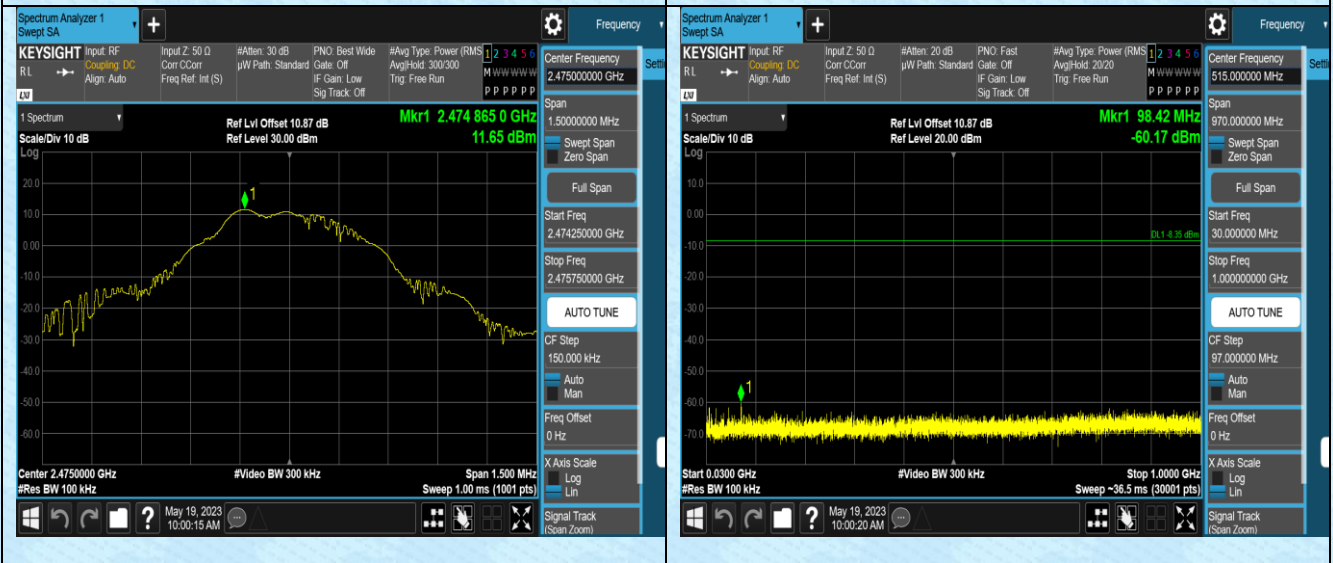

Test Graphs

AppendixH:Conducted Spurious Emission

Test Result

TestMode	Antenna	Frequency[MHz]	FreqRange [MHz]	RefLevel [dBm]	Result [dBm]	Limit [dBm]	Verdict
Tx	Ant1	2408	0~Reference	11.33	11.33	---	PASS
Tx	Ant1	2408	30~1000	11.33	-60.75	≤-8.67	PASS
Tx	Ant1	2408	1000~26500	11.33	-38.66	≤-8.67	PASS
Tx	Ant1	2440	0~Reference	11.31	11.31	---	PASS
Tx	Ant1	2440	30~1000	11.31	-61.98	≤-8.69	PASS
Tx	Ant1	2440	1000~26500	11.31	-35.91	≤-8.69	PASS
Tx	Ant1	2475	0~Reference	11.65	11.65	---	PASS
Tx	Ant1	2475	30~1000	11.65	-60.17	≤-8.35	PASS
Tx	Ant1	2475	1000~26500	11.65	-35.55	≤-8.35	PASS

Test Graphs

Tx-Ant1-2408-1000~26500

Tx-Ant1-2440-0~Reference

Tx-Ant1-2440-30~1000

Tx-Ant1-2440-1000~26500

-----End-----