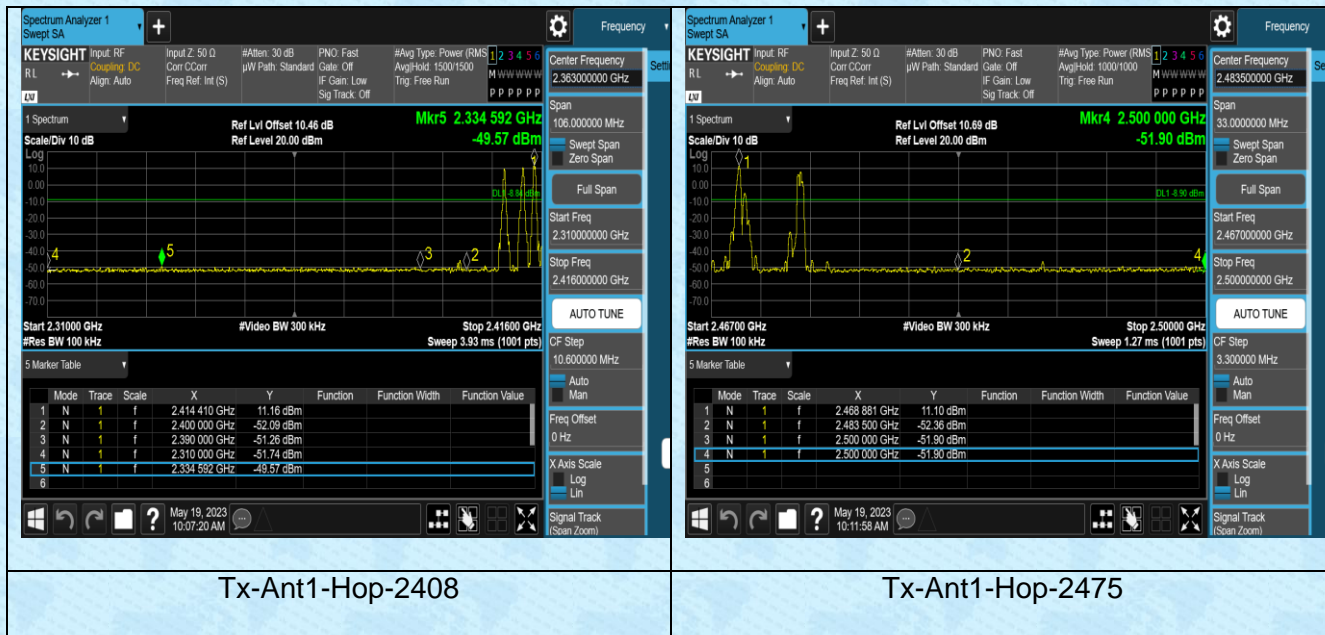

AppendixF: Number of hopping channels

Test Result

TestMode	Antenna	Frequency[MHz]	Result[Num]	Limit[Num]	Verdict
Tx	Ant1	Hop	16	≥15	Verdict

Test Graphs

AppendixG:Band edge measurements

Test Result

TestMode	Antenna	ChName	Frequency[MHz]	RefLevel [dBm]	Result [dBm]	Limit [dBm]	Verdict
Tx	Ant1	Low	2408	11.32	-38.83	≤-8.68	PASS
Tx	Ant1	High	2475	11.66	-42.93	≤-8.34	PASS
Tx	Ant1	Low	Hop	11.16	-49.57	≤-8.84	PASS
Tx	Ant1	High	Hop	11.10	-51.90	≤-8.90	PASS

Test Graphs

AppendixH:Conducted Spurious Emission

Test Result

TestMode	Antenna	Frequency[MHz]	FreqRange [MHz]	RefLevel [dBm]	Result [dBm]	Limit [dBm]	Verdict
Tx	Ant1	2408	0~Reference	11.33	11.33	---	PASS
Tx	Ant1	2408	30~1000	11.33	-60.75	≤-8.67	PASS
Tx	Ant1	2408	1000~26500	11.33	-38.66	≤-8.67	PASS
Tx	Ant1	2440	0~Reference	11.31	11.31	---	PASS
Tx	Ant1	2440	30~1000	11.31	-61.98	≤-8.69	PASS
Tx	Ant1	2440	1000~26500	11.31	-35.91	≤-8.69	PASS
Tx	Ant1	2475	0~Reference	11.65	11.65	---	PASS
Tx	Ant1	2475	30~1000	11.65	-60.17	≤-8.35	PASS
Tx	Ant1	2475	1000~26500	11.65	-35.55	≤-8.35	PASS