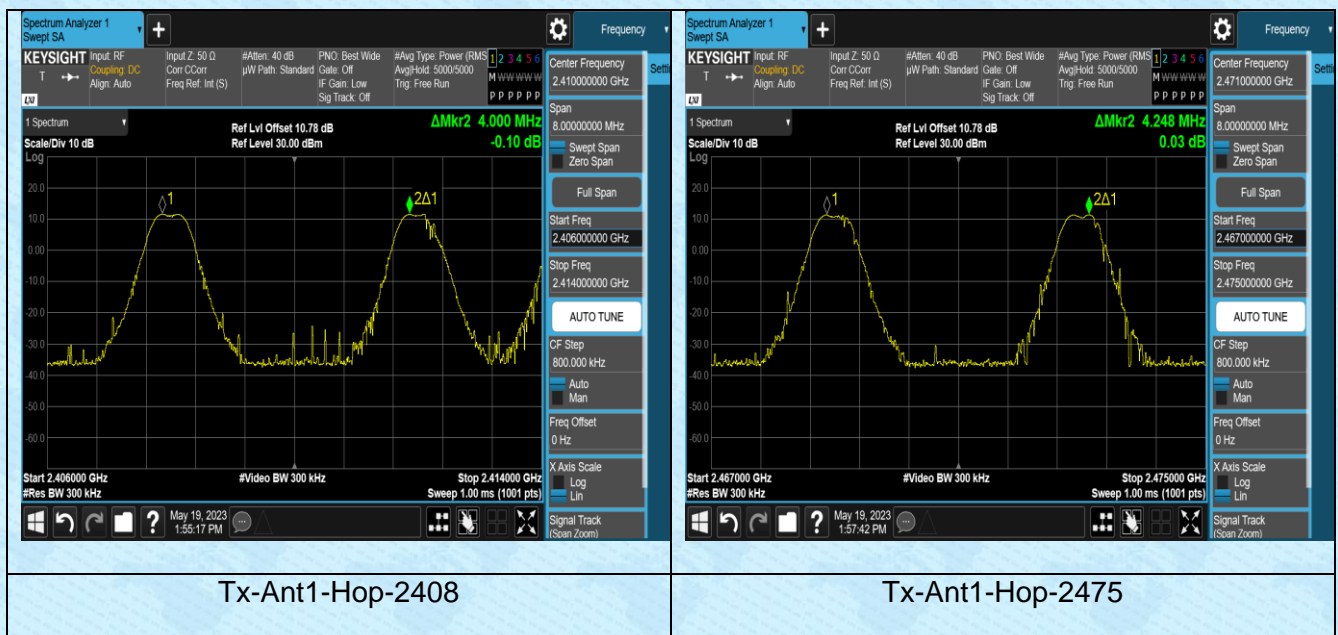

Test Graphs

AppendixD: Carrier frequency separation

Test Result

TestMode	Antenna	Frequency[MHz]	Result[MHz]	Limit[MHz]	Verdict
Tx	Ant1	Hop_2408	4.000	≥0.390	PASS
Tx	Ant1	Hop_2475	4.000	≥0.384	PASS

Test Graphs

AppendixE: Time of occupancy

Test Result

TestMode	Antenna	Frequency[MHz]	BurstWidth [ms]	Observation Period[s]	TotalHops [[Num]	Result[s]	Limit[s]	Verdict
Tx	Ant1	Hop_2408	0.771	6.4	8	0.0062	≤0.4	PASS

Test Graphs