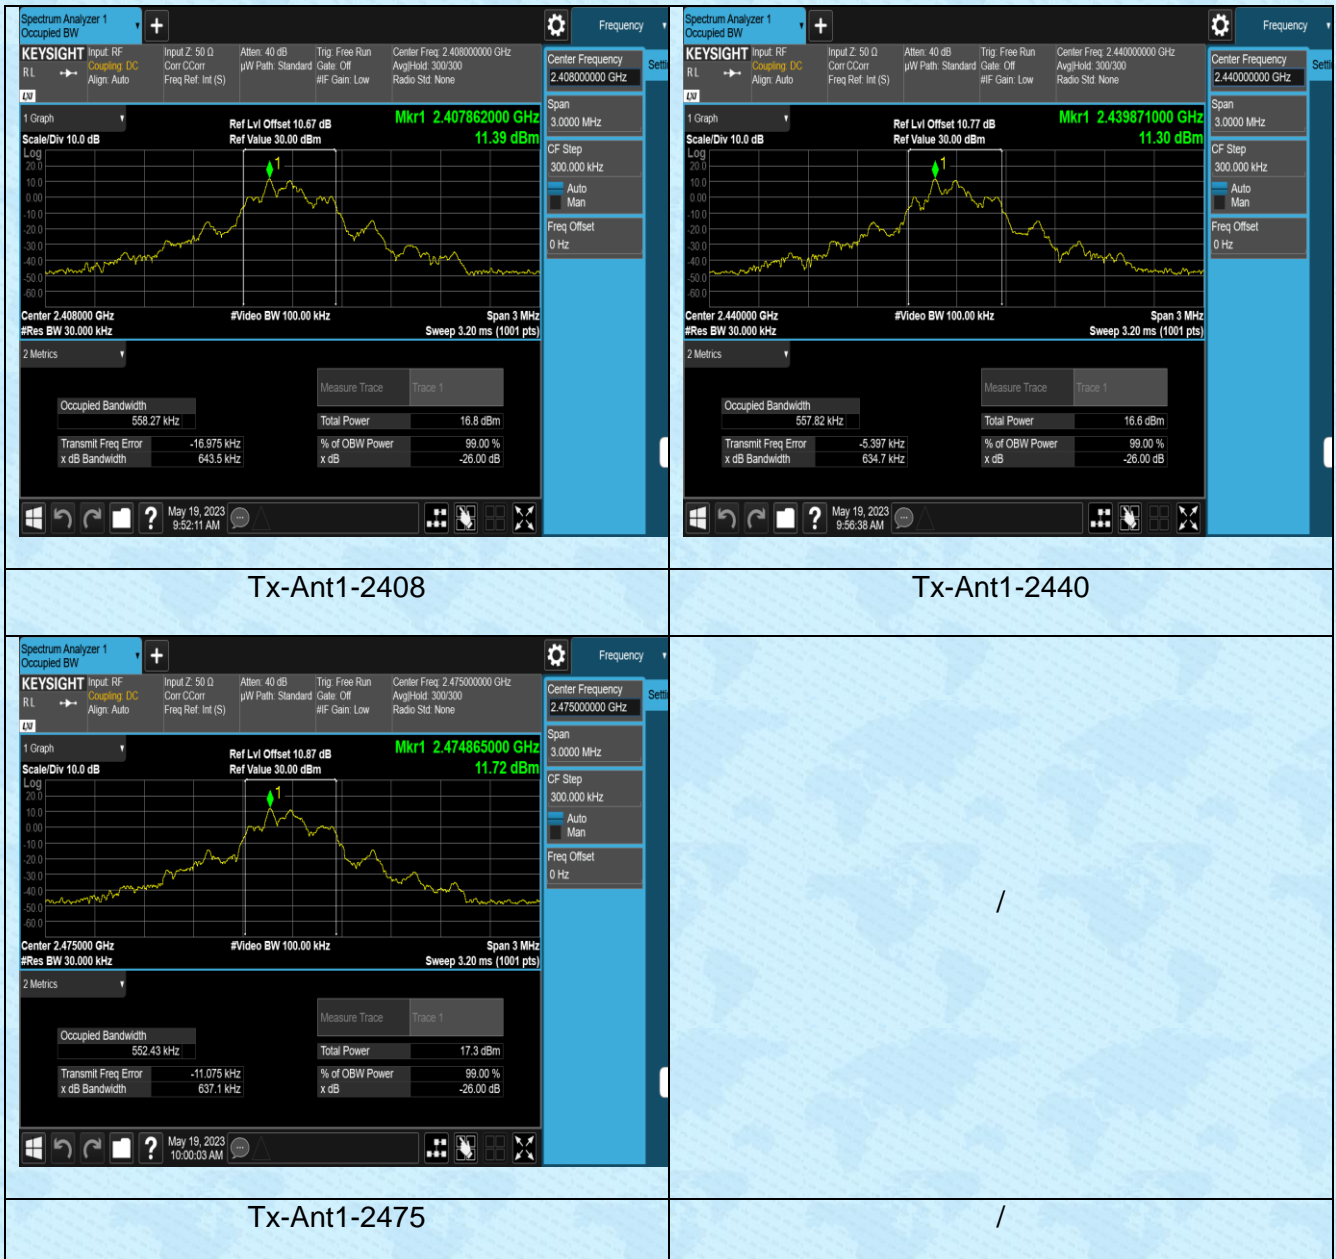

AppendixA: 20dB Emission Bandwidth

Test Result

TestMode	Antenna	Frequency[MHz]	20db EBW[MHz]	FL[MHz]	FH[MHz]	Limit[MHz]	Verdict
Tx	Ant1	2408	0.585	2407.688	2408.273	---	---
Tx	Ant1	2440	0.567	2439.715	2440.282	---	---
Tx	Ant1	2475	0.576	2474.703	2475.279	---	---

Test Graphs

AppendixB: Occupied Channel Bandwidth

Test Result

TestMode	Antenna	Frequency[MHz]	OCB [MHz]	Limit[MHz]	Verdict
Tx	Ant1	2408	0.55827	---	---
Tx	Ant1	2440	0.55782	---	---
Tx	Ant1	2475	0.55243	---	---

Test Graphs

AppendixC: Maximum conducted output power

Test Result

TestMode	Antenna	Frequency[MHz]	Conducted Peak Power[dBm]	Conducted Limit[dBm]	Verdict
Tx	Ant1	2408	11.43	≤20.97	PASS
Tx	Ant1	2440	11.31	≤20.97	PASS
Tx	Ant1	2475	11.74	≤20.97	PASS

Test Graphs

AppendixD: Carrier frequency separation

Test Result

TestMode	Antenna	Frequency[MHz]	Result[MHz]	Limit[MHz]	Verdict
Tx	Ant1	Hop_2408	4.000	≥0.390	PASS
Tx	Ant1	Hop_2475	4.000	≥0.384	PASS

Test Graphs