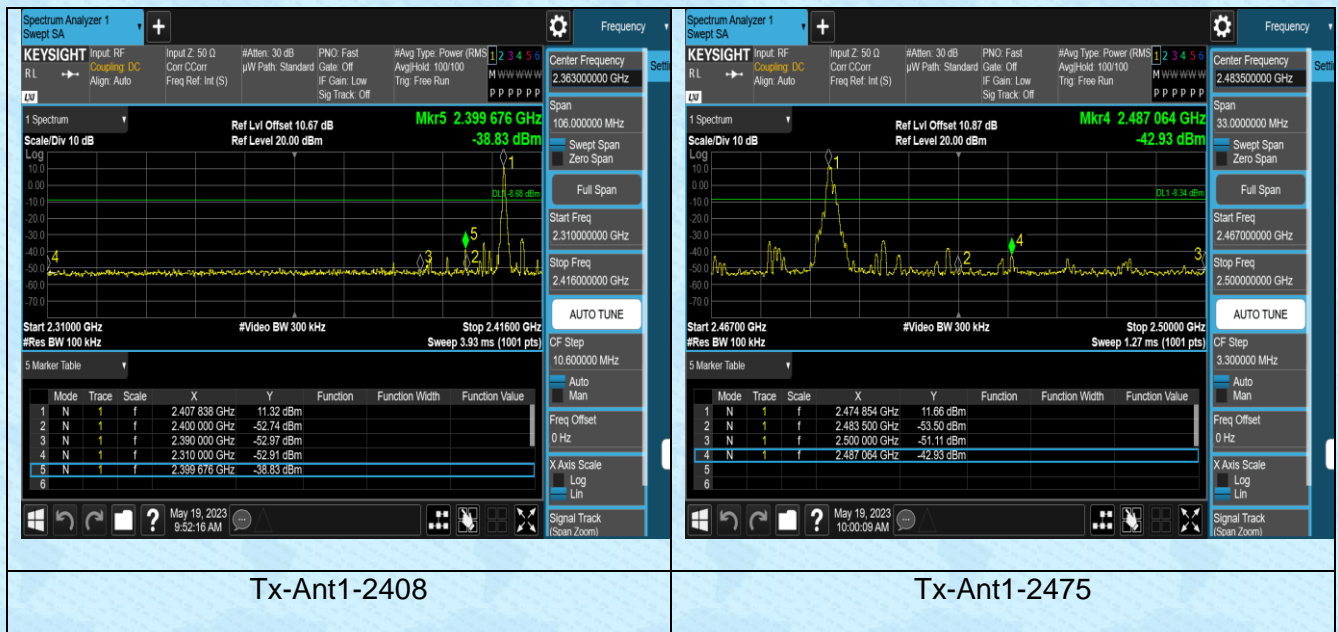

AppendixF: Number of hopping channels

Test Result

TestMode	Antenna	Frequency[MHz]	Result[Num]	Limit[Num]	Verdict
Tx	Ant1	Hop	16	≥15	Verdict

Test Graphs

AppendixG:Band edge measurements

Test Result

TestMode	Antenna	ChName	Frequency[MHz]	RefLevel [dBm]	Result [dBm]	Limit [dBm]	Verdict
Tx	Ant1	Low	2408	11.32	-38.83	≤-8.68	PASS
Tx	Ant1	High	2475	11.66	-42.93	≤-8.34	PASS
Tx	Ant1	Low	Hop	11.16	-49.57	≤-8.84	PASS
Tx	Ant1	High	Hop	11.10	-51.90	≤-8.90	PASS

Test Graphs

AppendixH:Conducted Spurious Emission

Test Result

TestMode	Antenna	Frequency[MHz]	FreqRange [MHz]	RefLevel [dBm]	Result [dBm]	Limit [dBm]	Verdict
Tx	Ant1	2408	0~Reference	11.33	11.33	---	PASS
Tx	Ant1	2408	30~1000	11.33	-60.75	≤-8.67	PASS
Tx	Ant1	2408	1000~26500	11.33	-38.66	≤-8.67	PASS
Tx	Ant1	2440	0~Reference	11.31	11.31	---	PASS
Tx	Ant1	2440	30~1000	11.31	-61.98	≤-8.69	PASS
Tx	Ant1	2440	1000~26500	11.31	-35.91	≤-8.69	PASS
Tx	Ant1	2475	0~Reference	11.65	11.65	---	PASS
Tx	Ant1	2475	30~1000	11.65	-60.17	≤-8.35	PASS
Tx	Ant1	2475	1000~26500	11.65	-35.55	≤-8.35	PASS