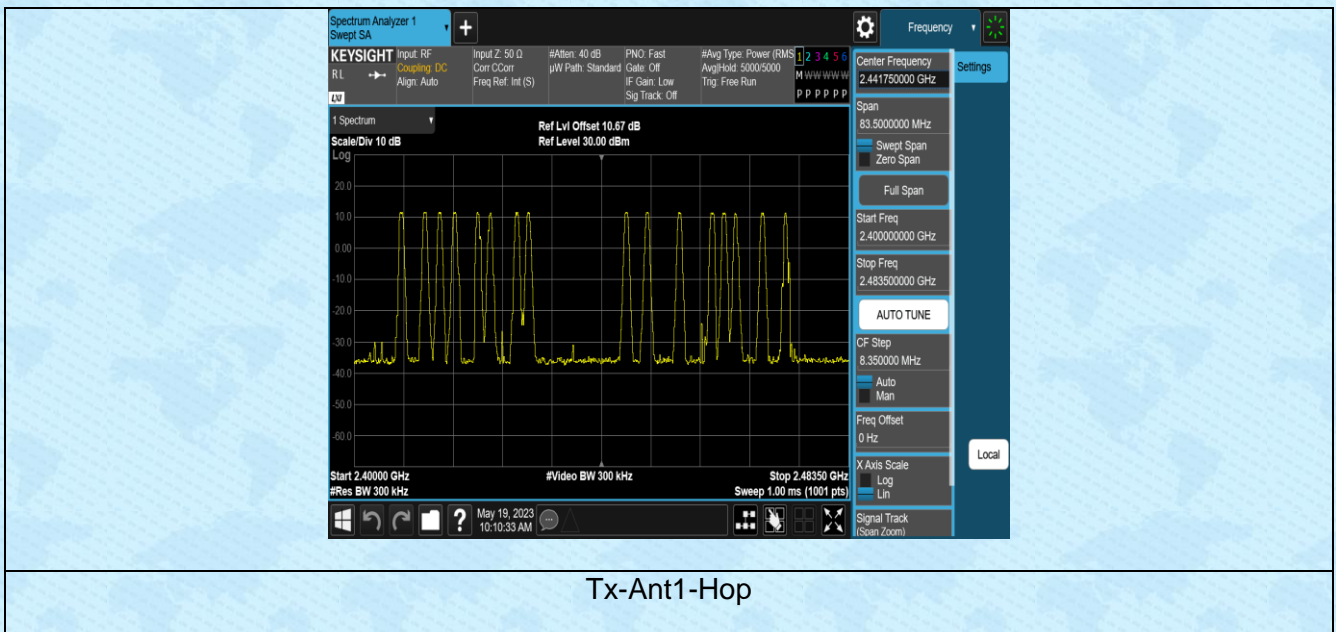

AppendixF: Number of hopping channels

Test Result

TestMode	Antenna	Frequency[MHz]	Result[Num]	Limit[Num]	Verdict
Tx	Ant1	Hop	16	≥15	Verdict

Test Graphs