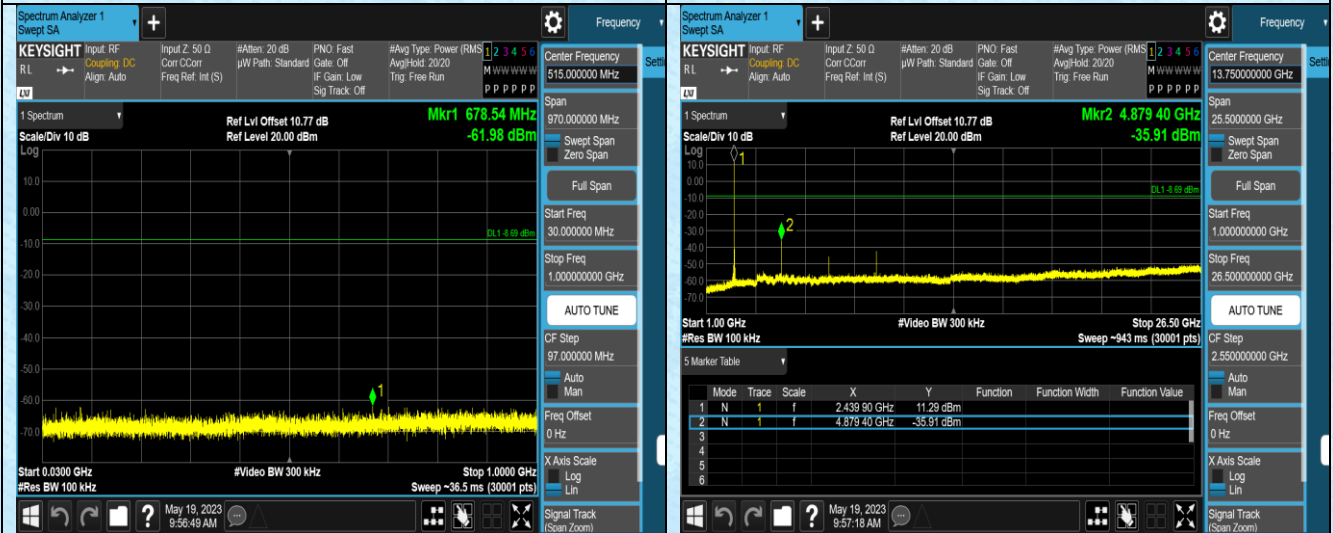

Test Graphs

AppendixH:Conducted Spurious Emission

Test Result

TestMode	Antenna	Frequency[MHz]	FreqRange [MHz]	RefLevel [dBm]	Result [dBm]	Limit [dBm]	Verdict
Tx	Ant1	2408	0~Reference	11.33	11.33	---	PASS
Tx	Ant1	2408	30~1000	11.33	-60.75	≤-8.67	PASS
Tx	Ant1	2408	1000~26500	11.33	-38.66	≤-8.67	PASS
Tx	Ant1	2440	0~Reference	11.31	11.31	---	PASS
Tx	Ant1	2440	30~1000	11.31	-61.98	≤-8.69	PASS
Tx	Ant1	2440	1000~26500	11.31	-35.91	≤-8.69	PASS
Tx	Ant1	2475	0~Reference	11.65	11.65	---	PASS
Tx	Ant1	2475	30~1000	11.65	-60.17	≤-8.35	PASS
Tx	Ant1	2475	1000~26500	11.65	-35.55	≤-8.35	PASS

Test Graphs

Tx-Ant1-2408-1000~26500

Tx-Ant1-2440-0~Reference

Tx-Ant1-2440-30~1000

Tx-Ant1-2440-1000~26500

-----End-----