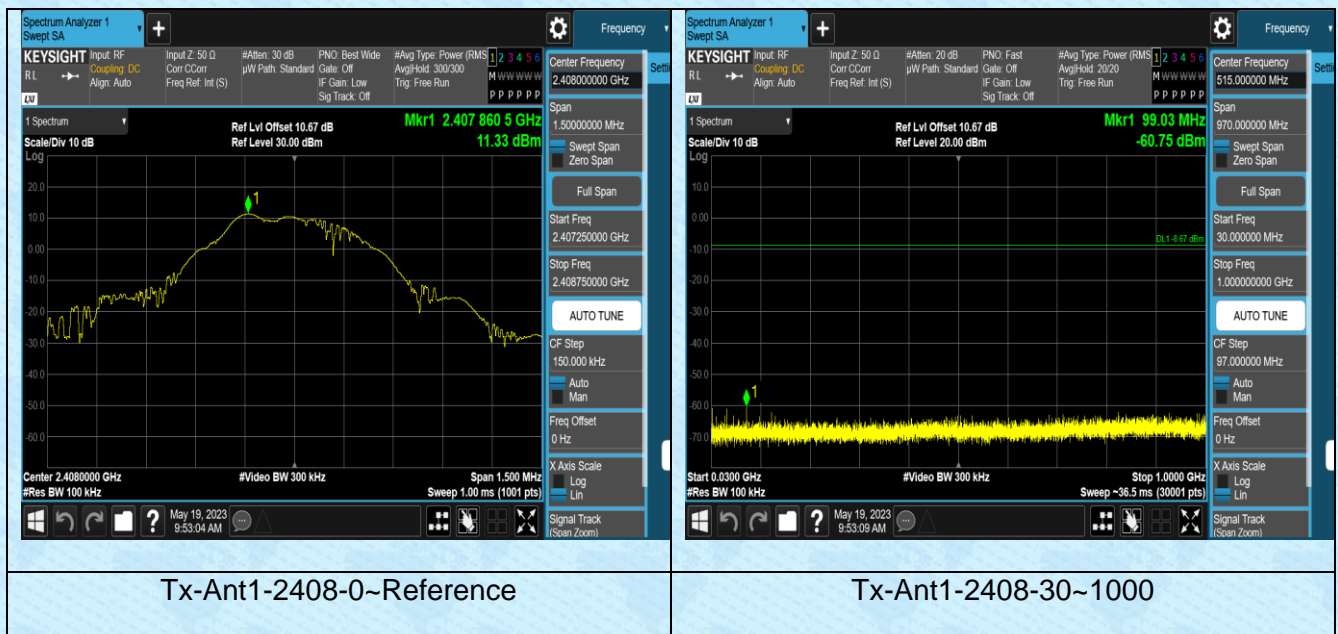

Test Graphs

AppendixH:Conducted Spurious Emission

Test Result

TestMode	Antenna	Frequency[MHz]	FreqRange [MHz]	RefLevel [dBm]	Result [dBm]	Limit [dBm]	Verdict
Tx	Ant1	2408	0~Reference	11.33	11.33	---	PASS
Tx	Ant1	2408	30~1000	11.33	-60.75	≤-8.67	PASS
Tx	Ant1	2408	1000~26500	11.33	-38.66	≤-8.67	PASS
Tx	Ant1	2440	0~Reference	11.31	11.31	---	PASS
Tx	Ant1	2440	30~1000	11.31	-61.98	≤-8.69	PASS
Tx	Ant1	2440	1000~26500	11.31	-35.91	≤-8.69	PASS
Tx	Ant1	2475	0~Reference	11.65	11.65	---	PASS
Tx	Ant1	2475	30~1000	11.65	-60.17	≤-8.35	PASS
Tx	Ant1	2475	1000~26500	11.65	-35.55	≤-8.35	PASS

Test Graphs

Tx-Ant1-2408-1000~26500

Tx-Ant1-2440-0~Reference

Tx-Ant1-2440-30~1000

Tx-Ant1-2440-1000~26500

-----End-----