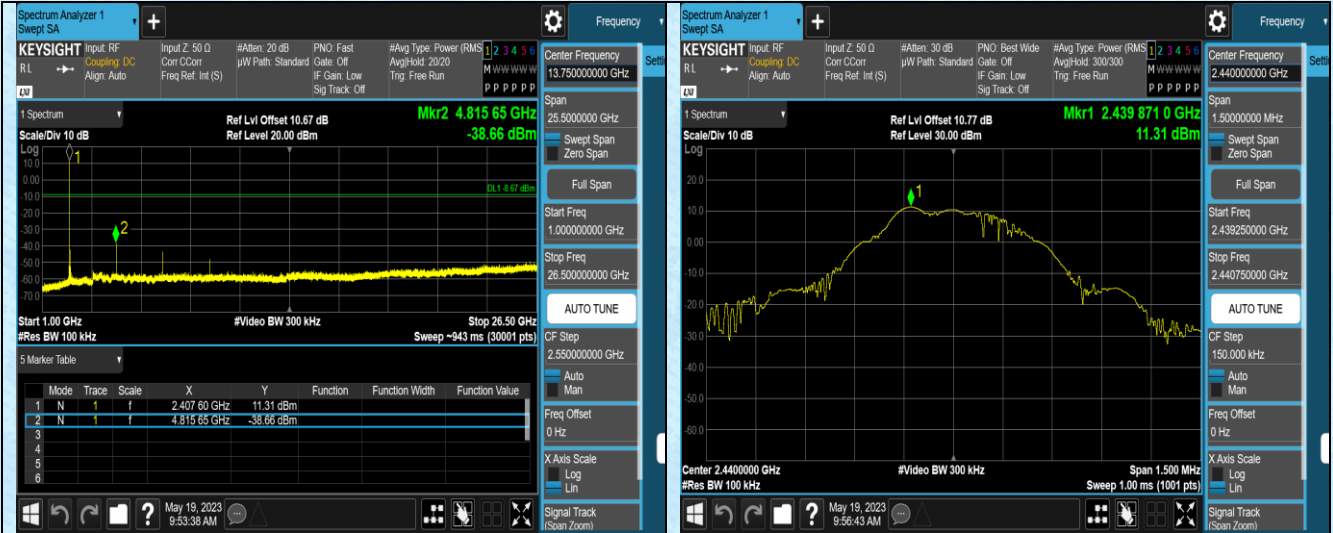

Test Graphs

AppendixH:Conducted Spurious Emission

Test Result

TestMode	Antenna	Frequency[MHz]	FreqRange [MHz]	RefLevel [dBm]	Result [dBm]	Limit [dBm]	Verdict
Tx	Ant1	2408	0~Reference	11.33	11.33	---	PASS
Tx	Ant1	2408	30~1000	11.33	-60.75	≤-8.67	PASS
Tx	Ant1	2408	1000~26500	11.33	-38.66	≤-8.67	PASS
Tx	Ant1	2440	0~Reference	11.31	11.31	---	PASS
Tx	Ant1	2440	30~1000	11.31	-61.98	≤-8.69	PASS
Tx	Ant1	2440	1000~26500	11.31	-35.91	≤-8.69	PASS
Tx	Ant1	2475	0~Reference	11.65	11.65	---	PASS
Tx	Ant1	2475	30~1000	11.65	-60.17	≤-8.35	PASS
Tx	Ant1	2475	1000~26500	11.65	-35.55	≤-8.35	PASS

Test Graphs

Tx-Ant1-2408-1000~26500

Tx-Ant1-2440-0~Reference

Tx-Ant1-2440-30~1000

Tx-Ant1-2440-1000~26500

-----End-----