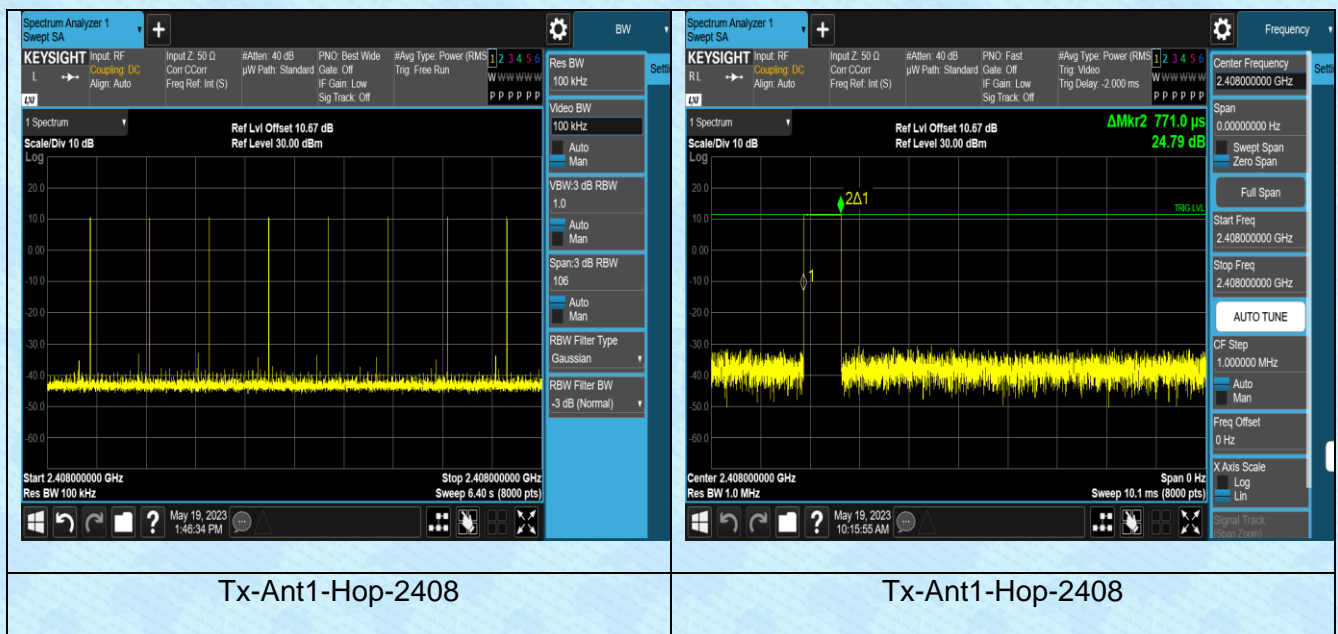

Test Graphs

AppendixD: Carrier frequency separation

Test Result

TestMode	Antenna	Frequency[MHz]	Result[MHz]	Limit[MHz]	Verdict
Tx	Ant1	Hop_2408	4.000	≥0.390	PASS
Tx	Ant1	Hop_2475	4.000	≥0.384	PASS

Test Graphs

AppendixE: Time of occupancy

Test Result

TestMode	Antenna	Frequency[MHz]	BurstWidth [ms]	Observation Period[s]	TotalHops [[Num]	Result[s]	Limit[s]	Verdict
Tx	Ant1	Hop_2408	0.771	6.4	8	0.0062	≤0.4	PASS

Test Graphs