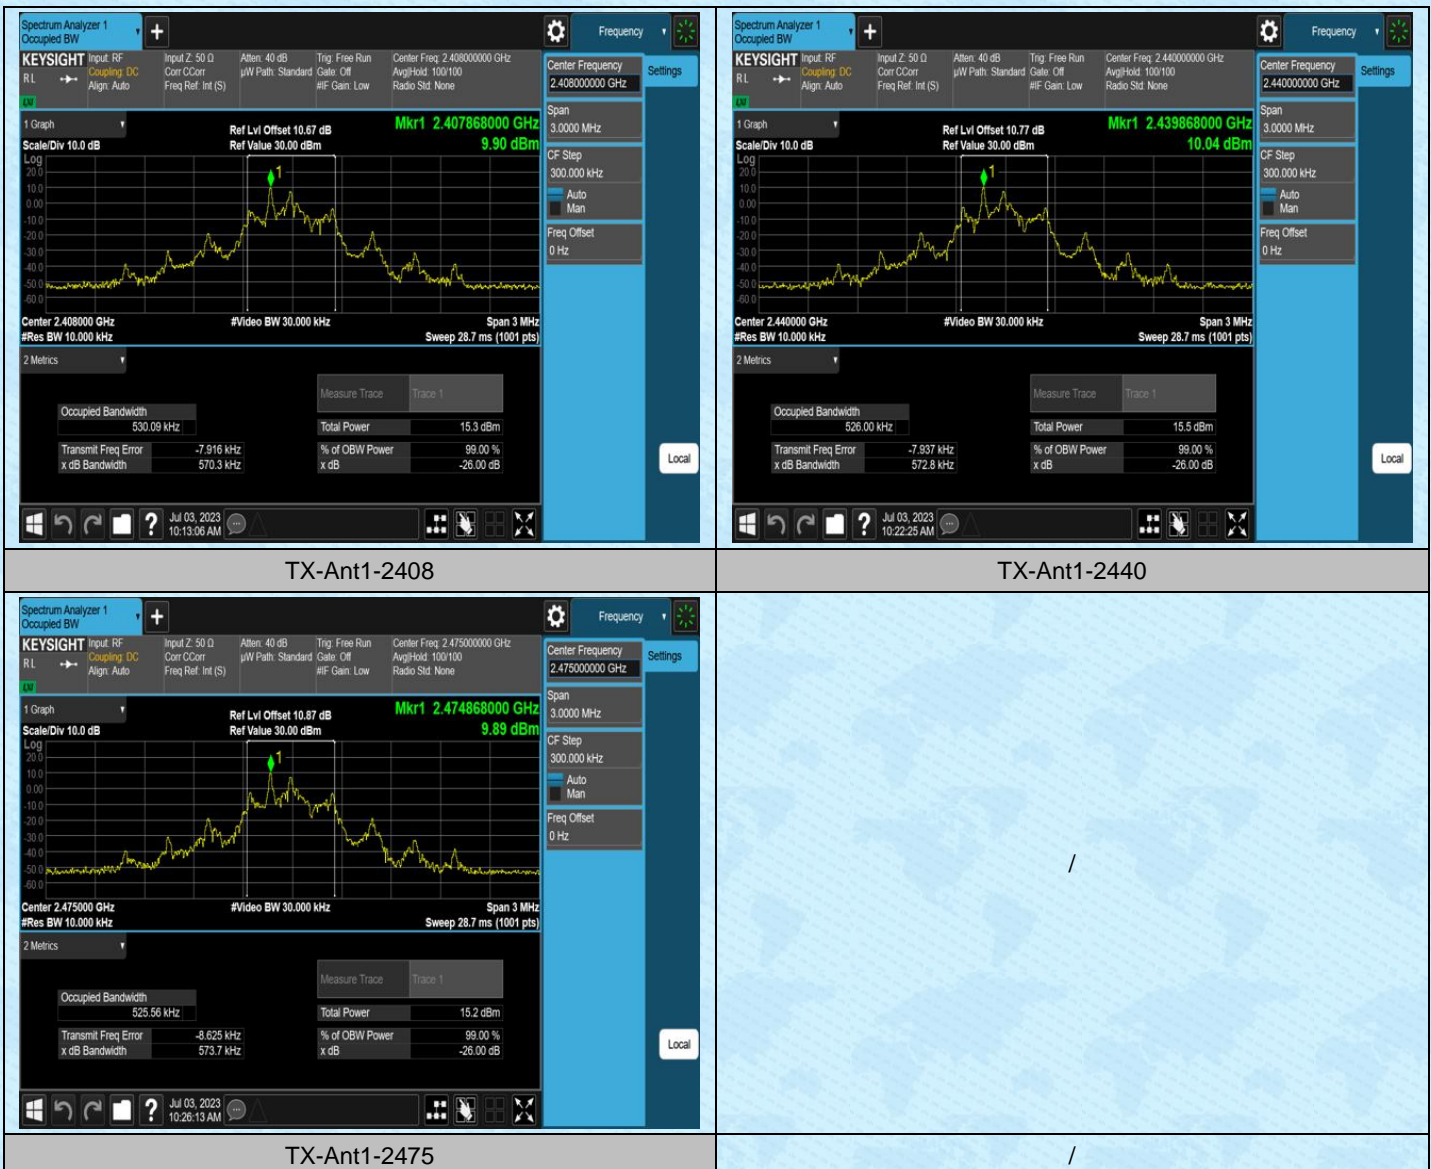

AppendixA: 20dB Emission Bandwidth

Test Result

Test Mode	Antenna	Frequency[MHz]	20db EBW[MHz]	FL[MHz]	FH[MHz]	Limit[MHz]	Verdict
TX	Ant1	2408	0.531	2407.727	2408.258	---	---
TX	Ant1	2440	0.534	2439.730	2440.264	---	---
TX	Ant1	2475	0.534	2474.727	2475.261	---	---

Test Graphs

AppendixB: Occupied Channel Bandwidth

Test Result

Test Mode	Antenna	Frequency[MHz]	OCB [MHz]	FL[MHz]	FH[MHz]	Limit[MHz]	Verdict
TX	Ant1	2408	0.53009	2407.7270	2408.2571	---	---
TX	Ant1	2440	0.52600	2439.7291	2440.2551	---	---
TX	Ant1	2475	0.52556	2474.7286	2475.2542	---	---

Test Graphs

AppendixC: Maximum conducted output power

Test Result

Test Mode	Antenna	Frequency[MHz]	Result[dBm]	Limit[dBm]	Verdict
TX	Ant1	2408	10.09	≤20.97	PASS
TX	Ant1	2440	10.24	≤20.97	PASS
TX	Ant1	2475	10.10	≤20.97	PASS

Test Graphs

AppendixD: Carrier frequency separation

Test Result

Test Mode	Antenna	Frequency[MHz]	Result[MHz]	Limit[MHz]	Verdict
TX	Ant1	Hop_2408	2.50	≥0.534	PASS
TX	Ant1	Hop_2422.5	2.00	≥0.534	PASS
TX	Ant1	Hop_2475	2.00	≥0.534	PASS