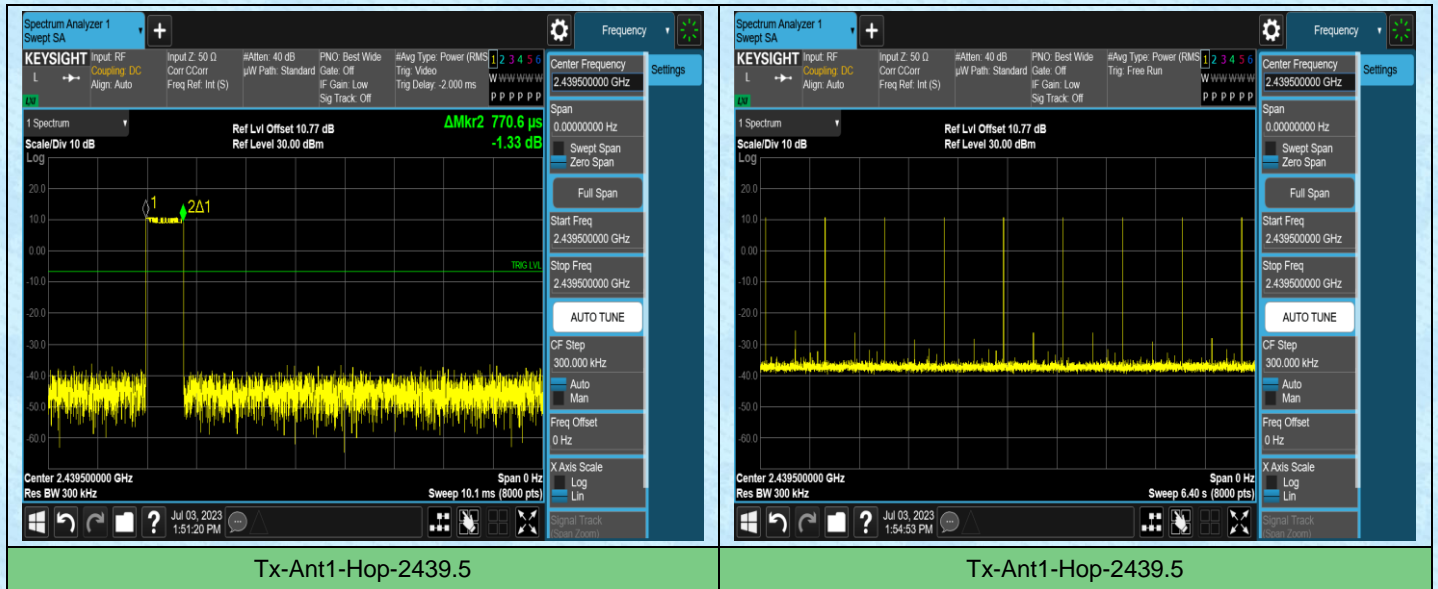

Test Graphs

AppendixE: Time of occupancy

Test Result

Test Mode	Antenna	Frequency[MHz]	BurstWidth [ms]	Observation Period[s]	TotalHops [Num]	Result[s]	Limit[s]	Verdict
TX	Ant1	Hop_2439.5	0.771	6.4	9	0.0069	≤0.4	PASS

Test Graphs

AppendixF: Number of hopping channels

Test Result

Test Mode	Antenna	Frequency[MHz]	Result[Num]	Limit[Num]	Verdict
TX	Ant1	Hop	16	≥15	PASS

Test Graphs

AppendixG:Band edge measurements

Test Result