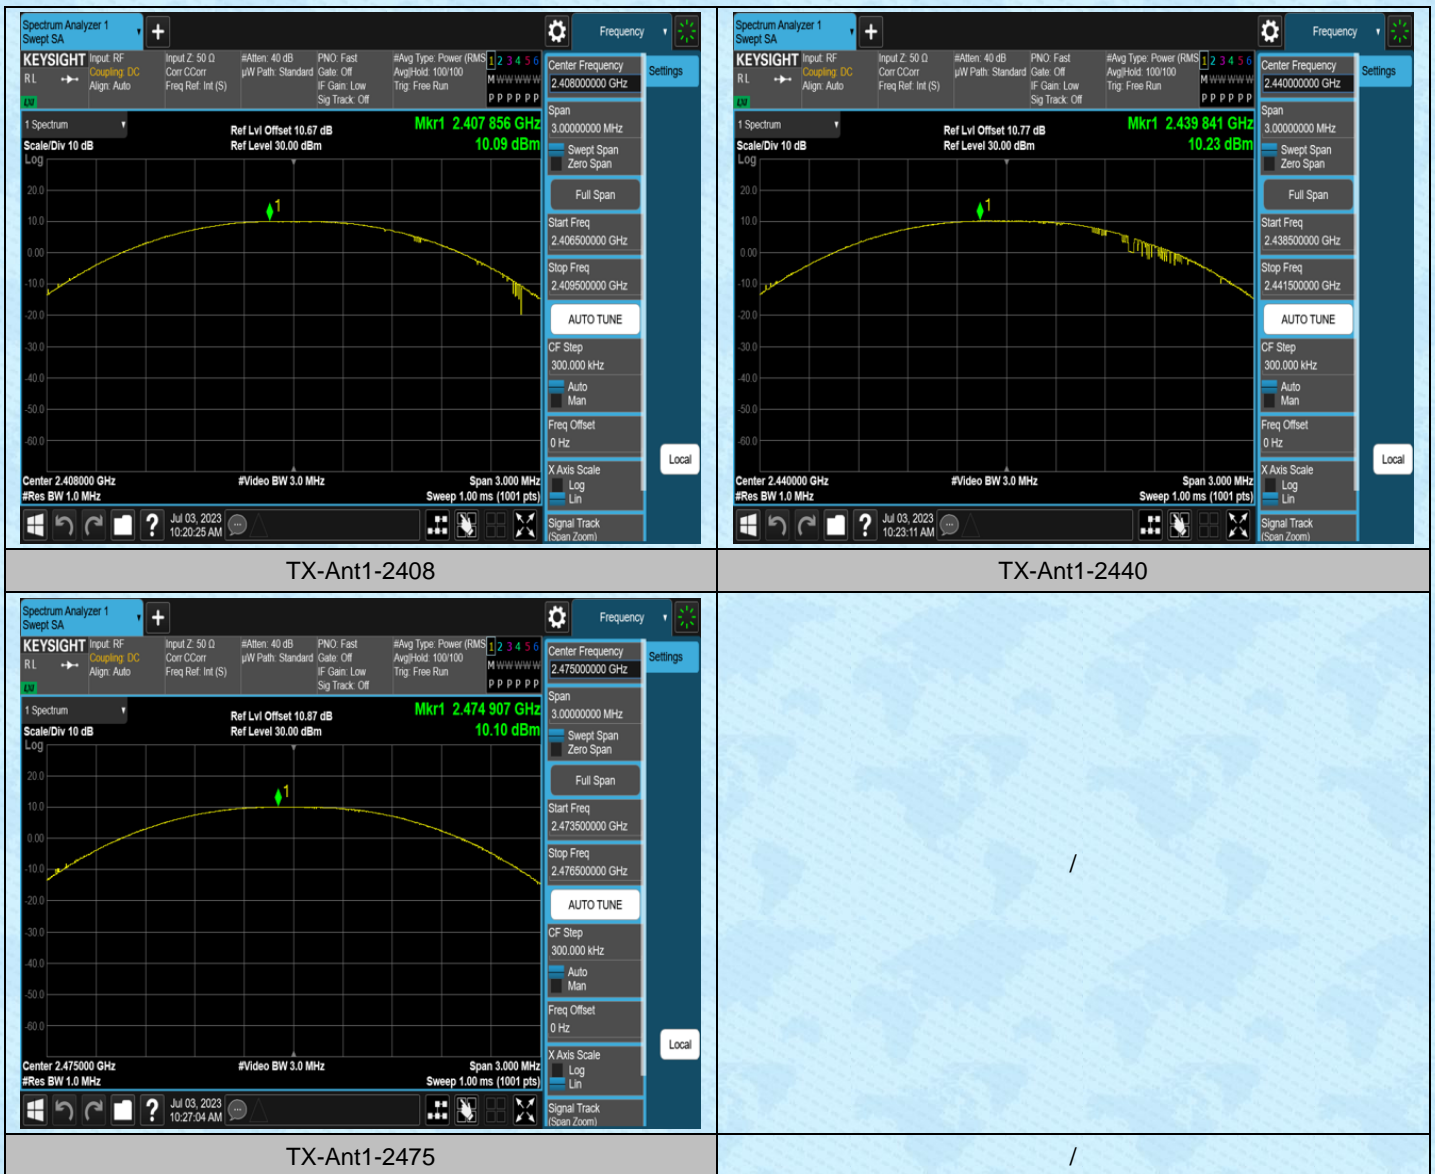

Test Graphs

AppendixC: Maximum conducted output power

Test Result

Test Mode	Antenna	Frequency[MHz]	Result[dBm]	Limit[dBm]	Verdict
TX	Ant1	2408	10.09	≤20.97	PASS
TX	Ant1	2440	10.24	≤20.97	PASS
TX	Ant1	2475	10.10	≤20.97	PASS

Test Graphs

AppendixD: Carrier frequency separation

Test Result

Test Mode	Antenna	Frequency[MHz]	Result[MHz]	Limit[MHz]	Verdict
TX	Ant1	Hop_2408	2.50	≥0.534	PASS
TX	Ant1	Hop_2422.5	2.00	≥0.534	PASS
TX	Ant1	Hop_2475	2.00	≥0.534	PASS