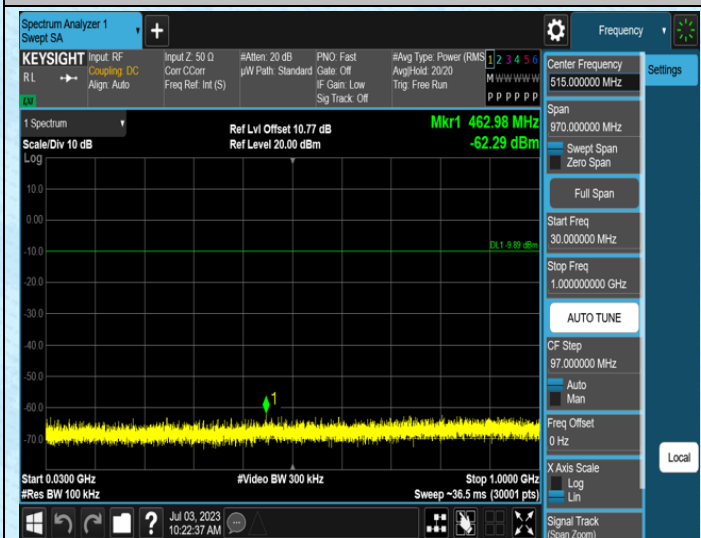

Test Graphs

AppendixH:Conducted Spurious Emission

Test Result

Test Mode	Antenna	Frequency[MHz]	FreqRange [MHz]	RefLevel [dBm]	Result [dBm]	Limit [dBm]	Verdict
TX	Ant1	2408	0~Reference	9.89	9.89	---	PASS
TX	Ant1	2408	30~1000	9.89	-61.17	≤-10.11	PASS
TX	Ant1	2408	1000~26500	9.89	-45.38	≤-10.11	PASS
TX	Ant1	2440	0~Reference	10.11	10.11	---	PASS
TX	Ant1	2440	30~1000	10.11	-62.29	≤-9.89	PASS
TX	Ant1	2440	1000~26500	10.11	-42.63	≤-9.89	PASS
TX	Ant1	2475	0~Reference	9.91	9.91	---	PASS
TX	Ant1	2475	30~1000	9.91	-61.14	≤-10.09	PASS
TX	Ant1	2475	1000~26500	9.91	-42.98	≤-10.09	PASS

Test Graphs

TX-Ant1-2408-0~Reference

TX-Ant1-2408-30~1000

TX-Ant1-2408-1000~26500

TX-Ant1-2440-0~Reference

TX-Ant1-2440-30~1000

TX-Ant1-2440-1000~26500

TX-Ant1-2475-0-Reference