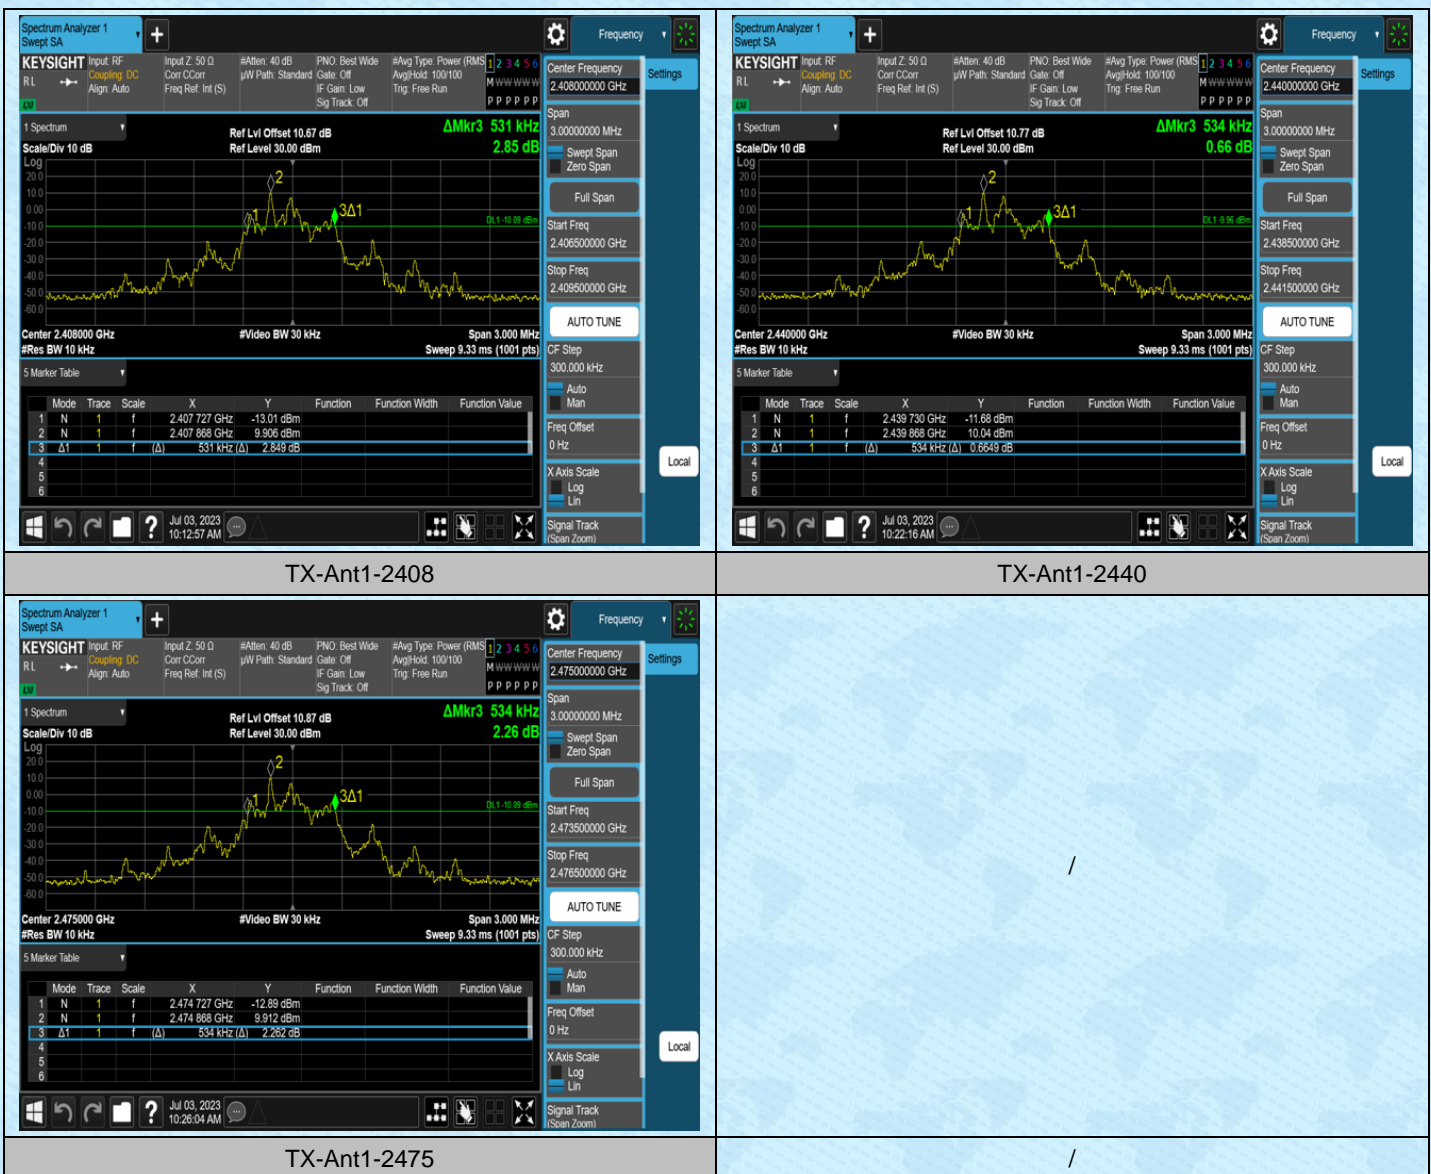

AppendixA: 20dB Emission Bandwidth

Test Result

Test Mode	Antenna	Frequency[MHz]	20db EBW[MHz]	FL[MHz]	FH[MHz]	Limit[MHz]	Verdict
TX	Ant1	2408	0.531	2407.727	2408.258	---	---
TX	Ant1	2440	0.534	2439.730	2440.264	---	---
TX	Ant1	2475	0.534	2474.727	2475.261	---	---

Test Graphs

AppendixB: Occupied Channel Bandwidth

Test Result

Test Mode	Antenna	Frequency[MHz]	OCB [MHz]	FL[MHz]	FH[MHz]	Limit[MHz]	Verdict
TX	Ant1	2408	0.53009	2407.7270	2408.2571	---	---
TX	Ant1	2440	0.52600	2439.7291	2440.2551	---	---
TX	Ant1	2475	0.52556	2474.7286	2475.2542	---	---

Test Graphs

AppendixD: Carrier frequency separation

Test Result

Test Mode	Antenna	Frequency[MHz]	Result[MHz]	Limit[MHz]	Verdict
TX	Ant1	Hop_2408	2.50	≥0.534	PASS
TX	Ant1	Hop_2422.5	2.00	≥0.534	PASS
TX	Ant1	Hop_2475	2.00	≥0.534	PASS