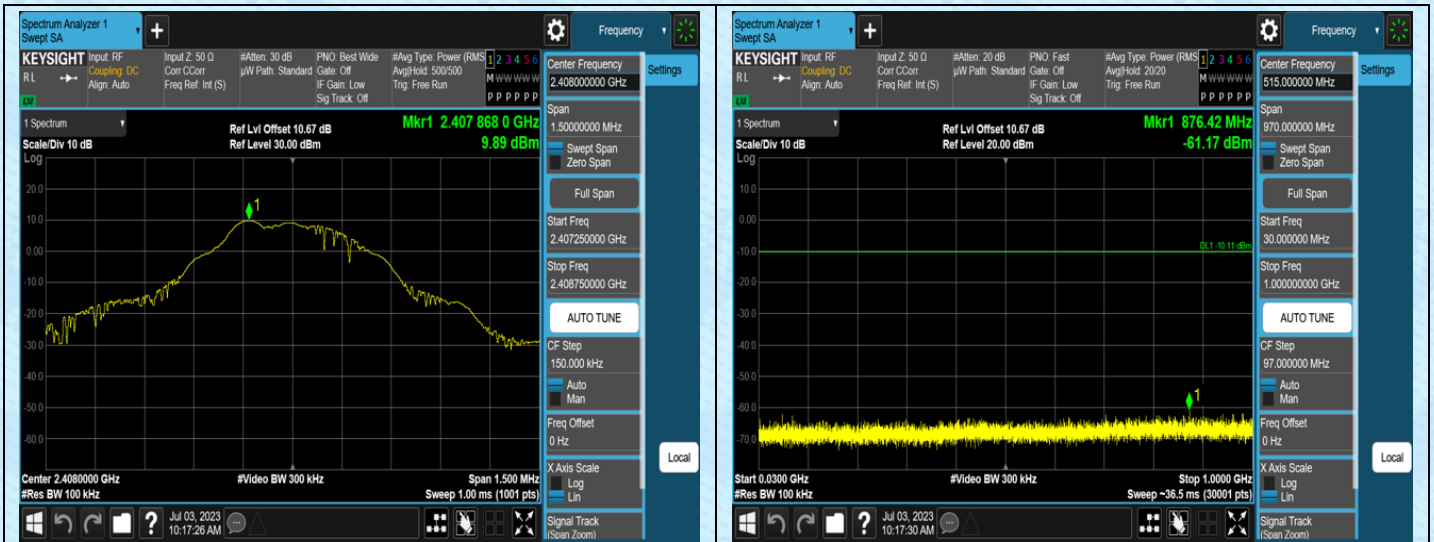

Test Graphs

TX-Ant1-2408-0~Reference

TX-Ant1-2408-30~1000