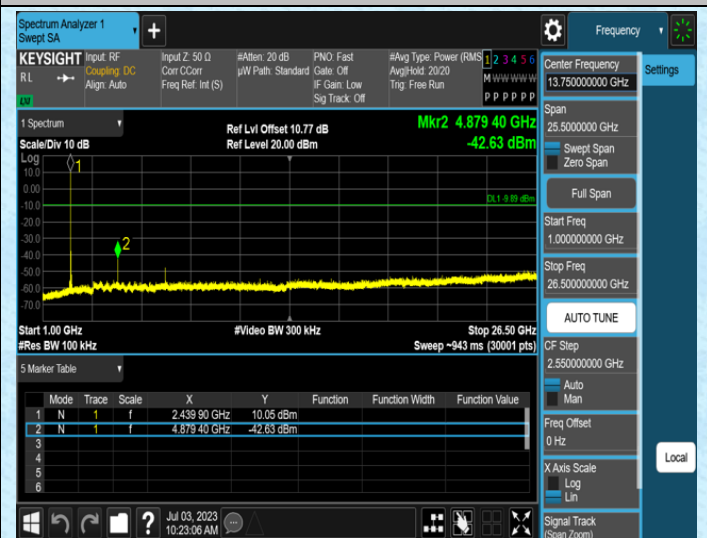

Test Graphs

AppendixH:Conducted Spurious Emission

Test Result

Test Mode	Antenna	Frequency[MHz]	FreqRange [MHz]	RefLevel [dBm]	Result [dBm]	Limit [dBm]	Verdict
TX	Ant1	2408	0~Reference	9.89	9.89	---	PASS
TX	Ant1	2408	30~1000	9.89	-61.17	≤-10.11	PASS
TX	Ant1	2408	1000~26500	9.89	-45.38	≤-10.11	PASS
TX	Ant1	2440	0~Reference	10.11	10.11	---	PASS
TX	Ant1	2440	30~1000	10.11	-62.29	≤-9.89	PASS
TX	Ant1	2440	1000~26500	10.11	-42.63	≤-9.89	PASS
TX	Ant1	2475	0~Reference	9.91	9.91	---	PASS
TX	Ant1	2475	30~1000	9.91	-61.14	≤-10.09	PASS
TX	Ant1	2475	1000~26500	9.91	-42.98	≤-10.09	PASS

Test Graphs

TX-Ant1-2408-0~Reference

TX-Ant1-2408-30~1000

TX-Ant1-2408-1000~26500

TX-Ant1-2440-0~Reference

TX-Ant1-2440-30~1000

TX-Ant1-2440-1000~26500

TX-Ant1-2475-0-Reference

TX-Ant1-2475-30~1000

TX-Ant1-2475-1000~26500

---End---