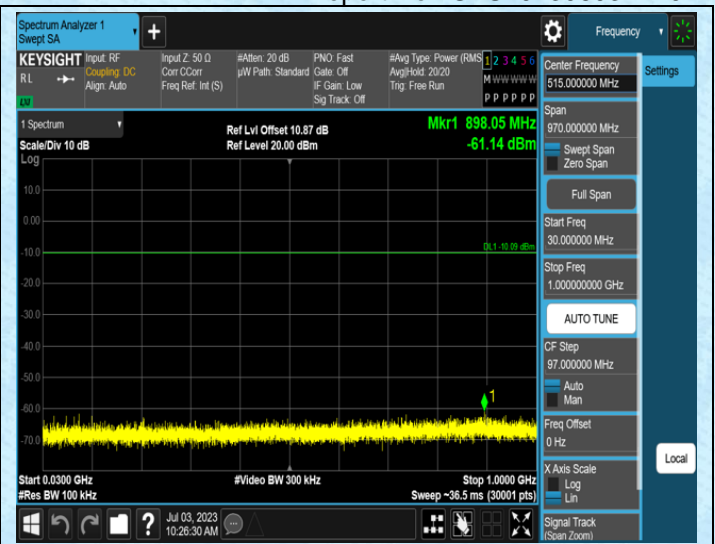

Test Graphs

AppendixH:Conducted Spurious Emission

Test Result

Test Mode	Antenna	Frequency[MHz]	FreqRange [MHz]	RefLevel [dBm]	Result [dBm]	Limit [dBm]	Verdict
TX	Ant1	2408	0~Reference	9.89	9.89	---	PASS
TX	Ant1	2408	30~1000	9.89	-61.17	≤-10.11	PASS
TX	Ant1	2408	1000~26500	9.89	-45.38	≤-10.11	PASS
TX	Ant1	2440	0~Reference	10.11	10.11	---	PASS
TX	Ant1	2440	30~1000	10.11	-62.29	≤-9.89	PASS
TX	Ant1	2440	1000~26500	10.11	-42.63	≤-9.89	PASS
TX	Ant1	2475	0~Reference	9.91	9.91	---	PASS
TX	Ant1	2475	30~1000	9.91	-61.14	≤-10.09	PASS
TX	Ant1	2475	1000~26500	9.91	-42.98	≤-10.09	PASS

Test Graphs

TX-Ant1-2408-0~Reference

TX-Ant1-2408-30~1000

TX-Ant1-2408-1000~26500

TX-Ant1-2440-0~Reference

TX-Ant1-2440-30~1000

TX-Ant1-2440-1000~26500

TX-Ant1-2475-0-Reference

TX-Ant1-2475-30~1000

TX-Ant1-2475-1000~26500

---End---