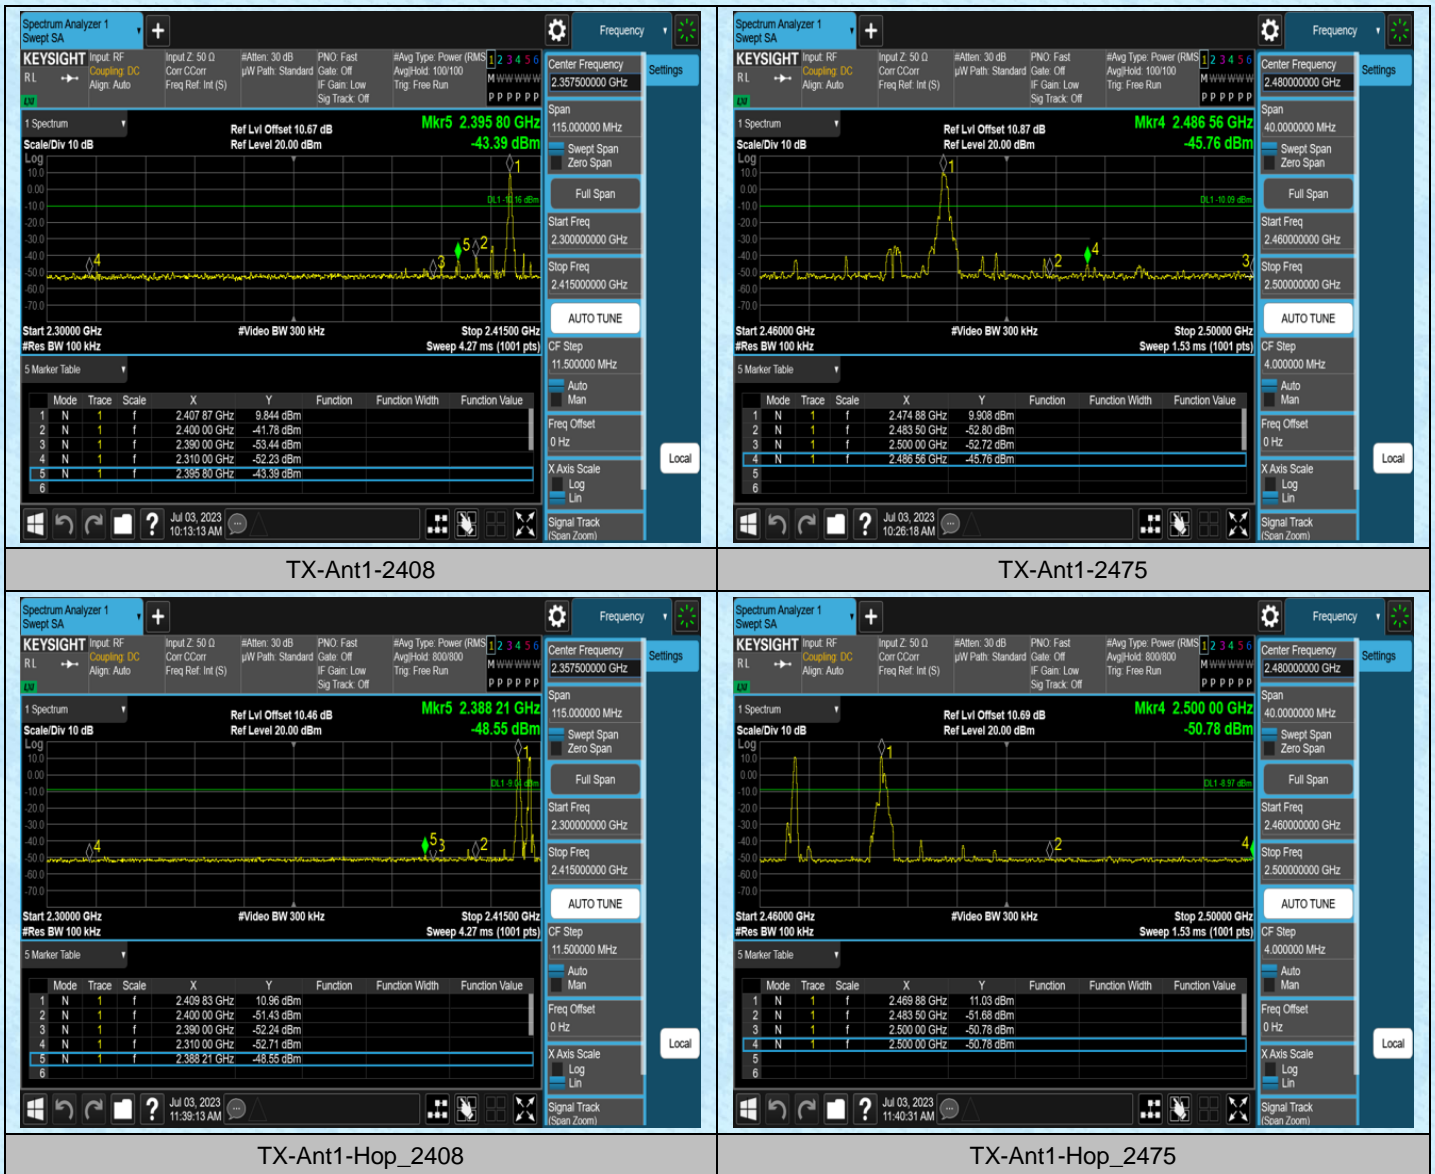

AppendixG:Band edge measurements

Test Result

Test Mode	Antenna	ChName	Frequency[MHz]	RefLevel [dBm]	Result [dBm]	Limit [dBm]	Verdict
TX	Ant1	Low	2408	9.84	-43.39	≤-10.16	PASS
TX	Ant1	High	2475	9.91	-45.76	≤-10.09	PASS
TX	Ant1	Low	Hop_2408	10.96	-48.55	≤-9.04	PASS
TX	Ant1	High	Hop_2475	11.03	-50.78	≤-8.97	PASS

Test Graphs