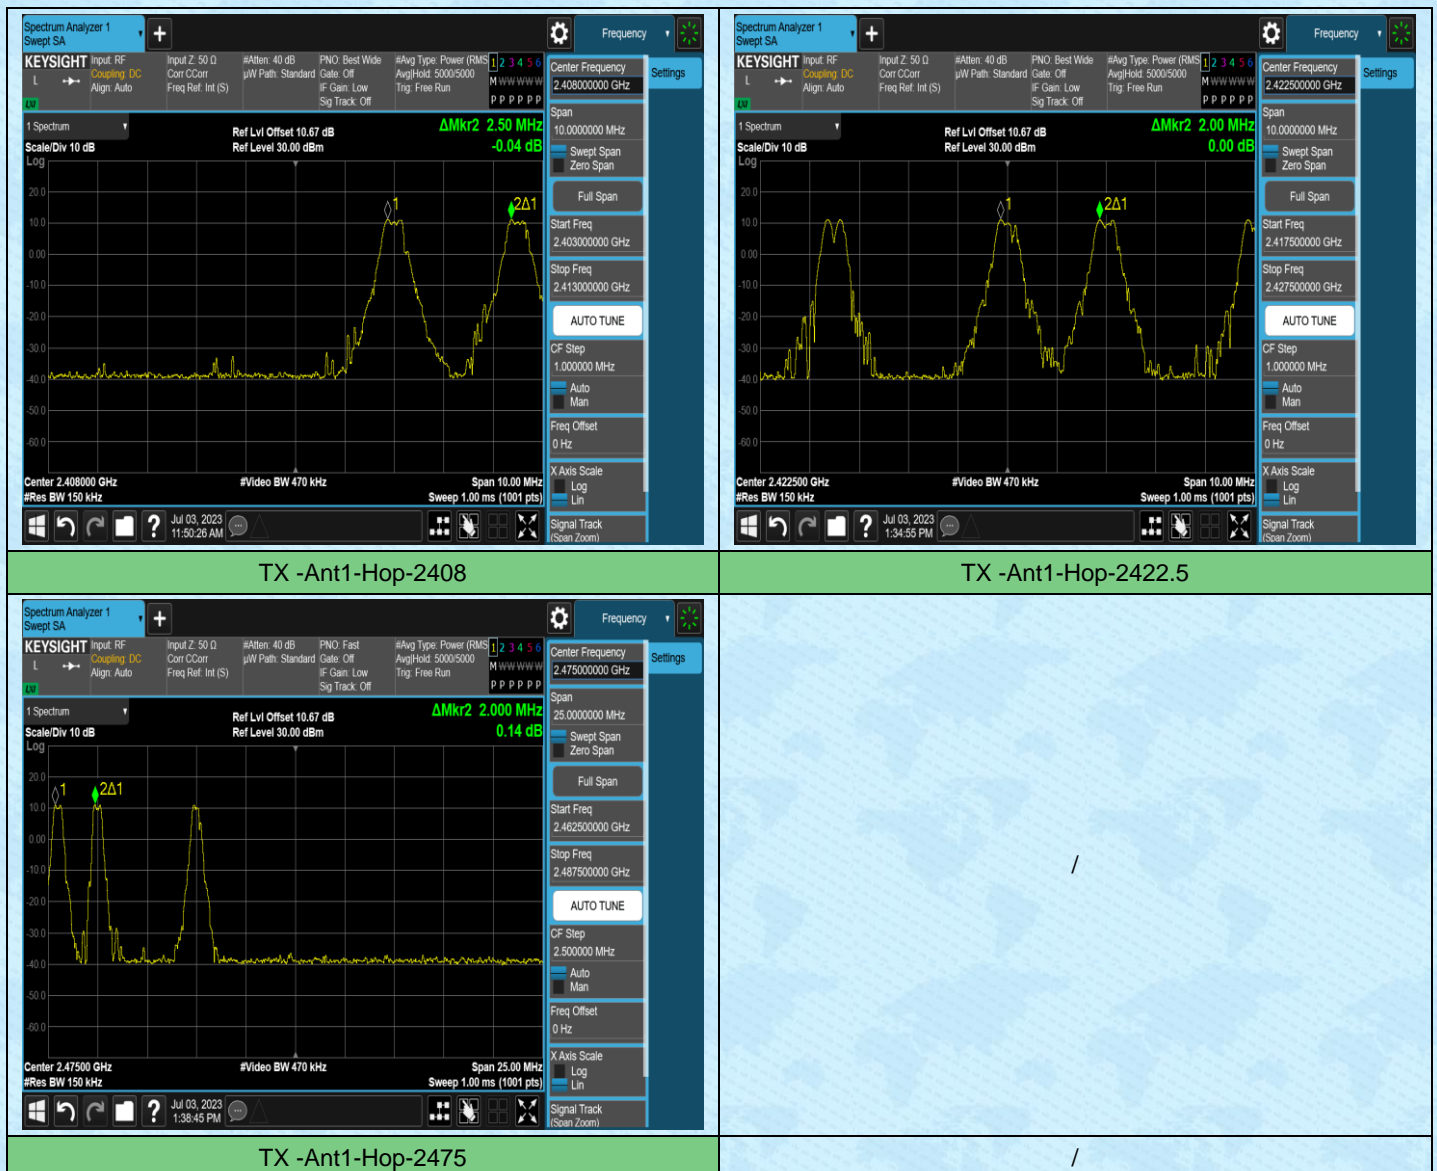

Test Graphs

AppendixD: Carrier frequency separation

Test Result

Test Mode	Antenna	Frequency[MHz]	Result[MHz]	Limit[MHz]	Verdict
TX	Ant1	Hop_2408	2.50	≥0.534	PASS
TX	Ant1	Hop_2422.5	2.00	≥0.534	PASS
TX	Ant1	Hop_2475	2.00	≥0.534	PASS

Test Graphs

AppendixE: Time of occupancy

Test Result

Test Mode	Antenna	Frequency[MHz]	BurstWidth [ms]	Observation Period[s]	TotalHops [Num]	Result[s]	Limit[s]	Verdict
TX	Ant1	Hop_2439.5	0.771	6.4	9	0.0069	≤0.4	PASS