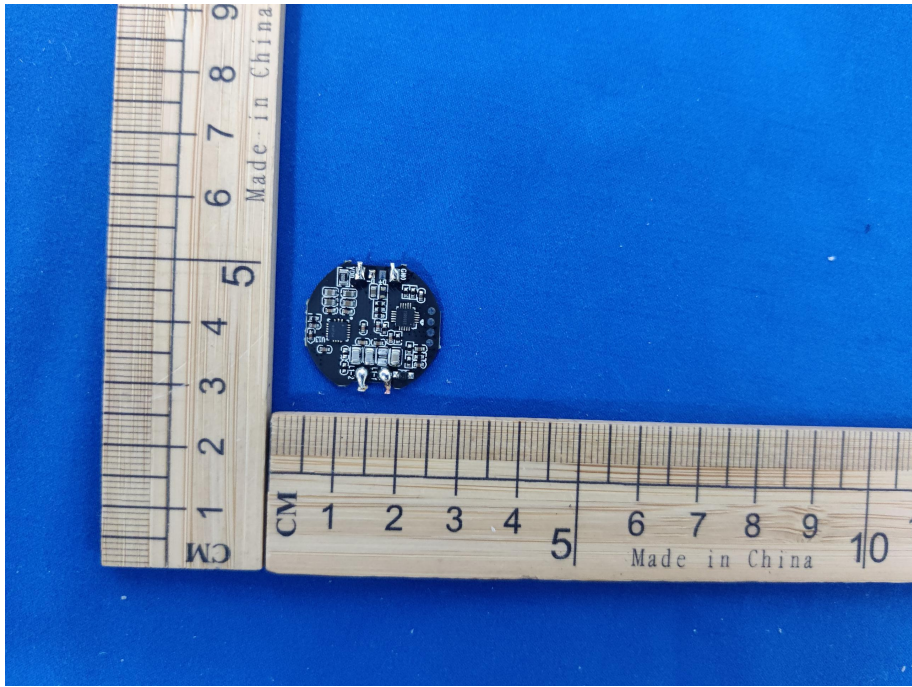

Internal photos

ANT_G45 开双槽 12 圈 -L=40MM

ANT_G45 Double slot 12 turns -L =40MM

ANT_8346 双线圈小内径出线 80

ANT_8346 Double coil small bore outlet 80

ANT_手表软磁线圈 -8.1UH L=12MM
ANT Watch soft magnetic coil -8.1UH L=