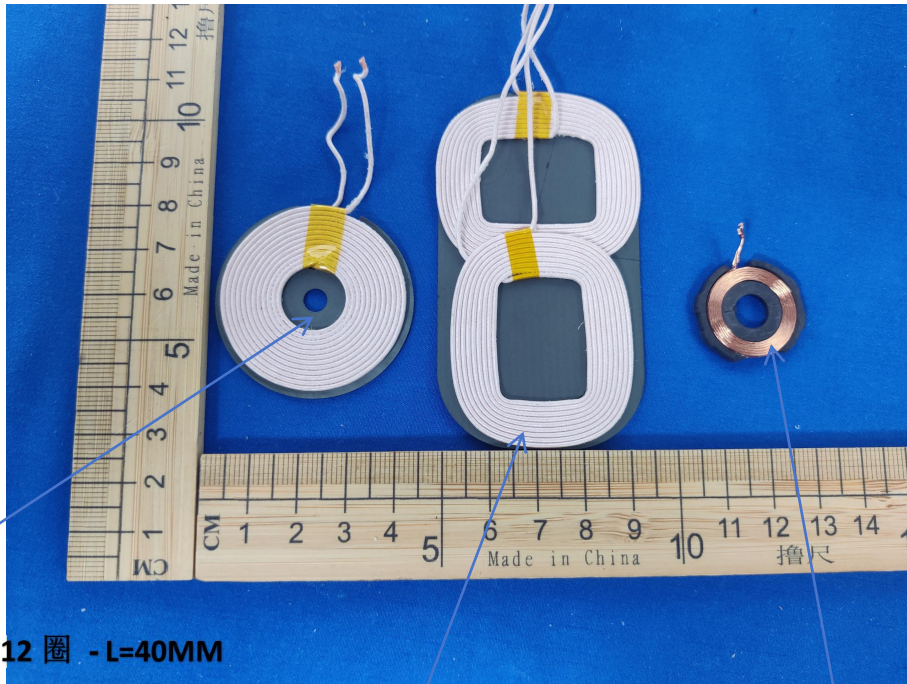

Internal photos

ANT_G45 开双槽 12 圈 -L=40MM

ANT_G45 Double slot 12 turns -L =40MM

ANT_8346 双线圈小内径出线 80

ANT_8346 Double coil small bore outlet 80

ANT_手表软磁线圈 -8.1UH L=12MM
ANT Watch soft magnetic coil -8.1UH L=