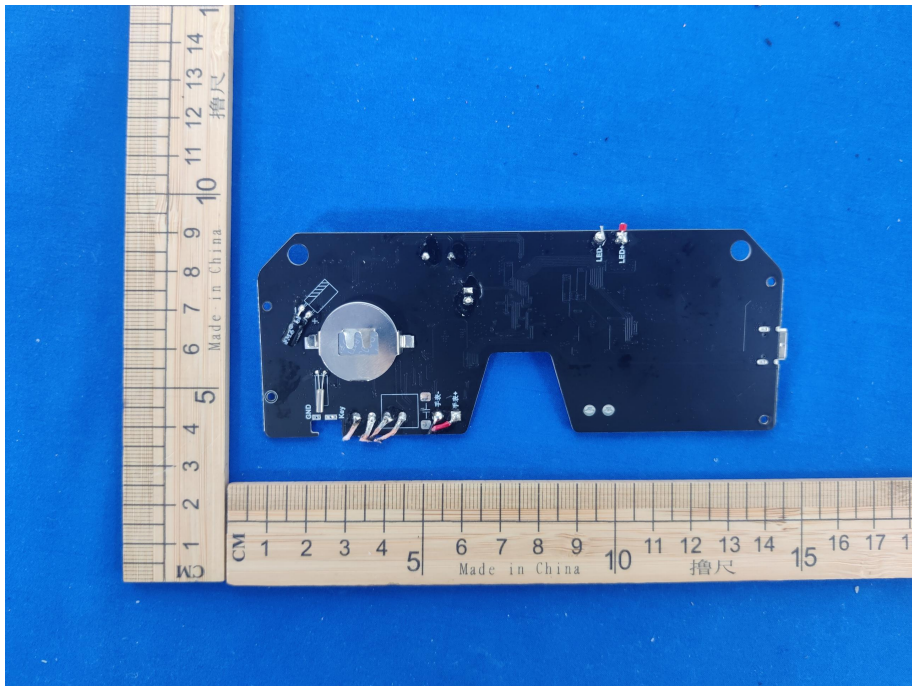

Internal photos

ANT_G45 开双槽 12 圈 -L=40MM

ANT_G45 Double slot 12 turns -L =40MM

ANT_8346 双线圈小内径出线 80

ANT_8346 Double coil small bore outlet 80

ANT_手表软磁线圈 -8.1UH L=12MM
ANT Watch soft magnetic coil -8.1UH L=