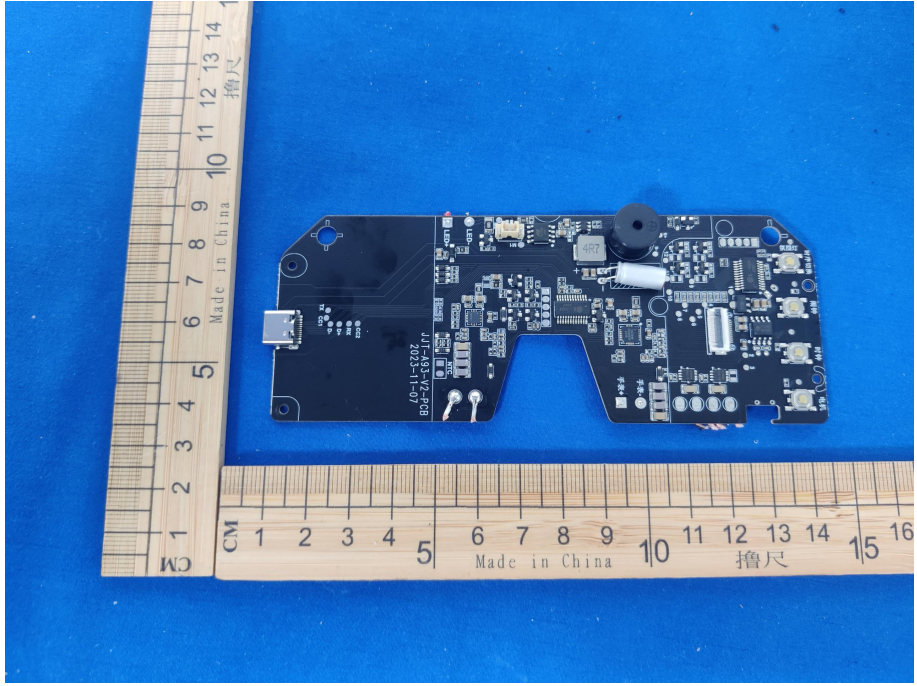

Internal photos

ANT_G45 开双槽 12 圈 -L=40MM

ANT_G45 Double slot 12 turns -L =40MM

ANT_8346 双线圈小内径出线 80

ANT_8346 Double coil small bore outlet 80

ANT_手表软磁线圈 -8.1UH L=12MM
ANT Watch soft magnetic coil -8.1UH L=