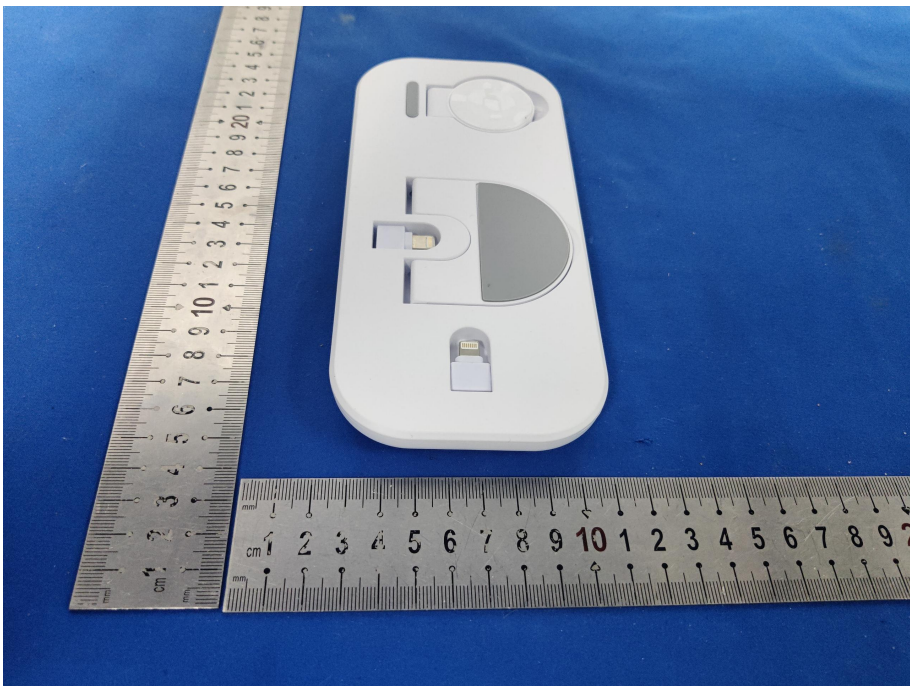

# External Photos

]

Input: 5V/3A  
output1: 10W  
output2: 5W  
Watch output: 1~3W

FCC CE    
Made In China 