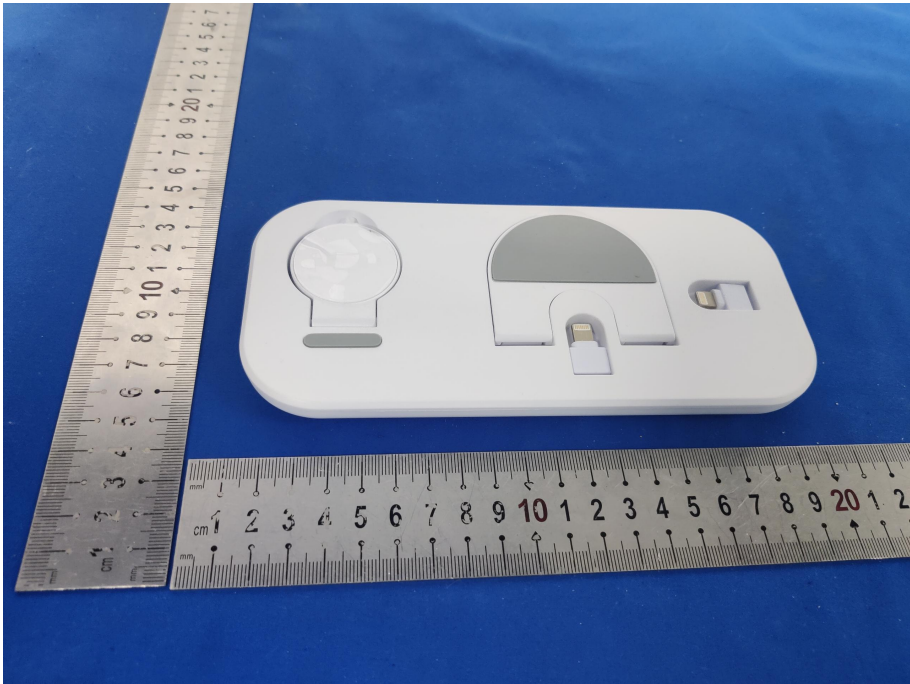

# External Photos

]

Input: 5V/3A  
output1: 10W  
output2: 5W  
Watch output: 1~3W

FCC CE    
Made In China 