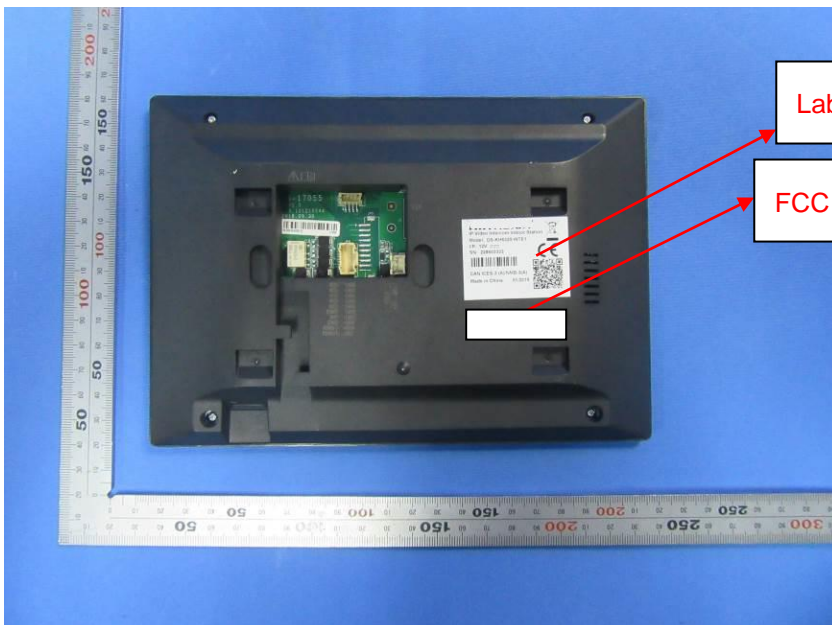

Model: LTH-D301GY-WIFI

Video Intercom Indoor Station

SN: 840130101X00001

MAC: XX-XX-XX-XX-XX-XX

FCC ID: 2A2TG-D301GY

Warranty void if removed

Made in China

Label location