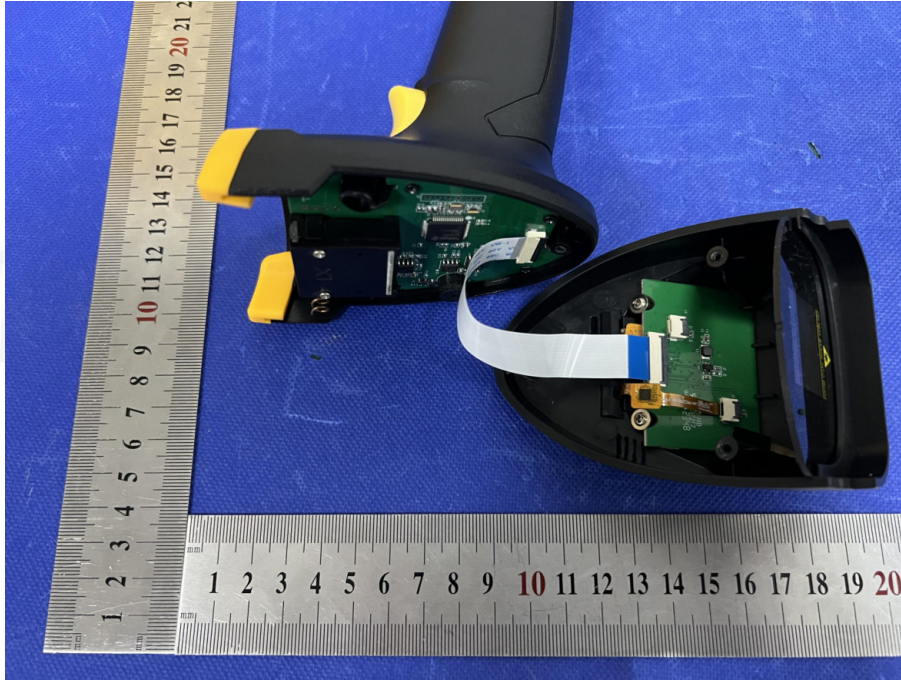

EUT PHOTO(Internal Photos)

Test Mode: Pro 8

***** END OF REPORT *****