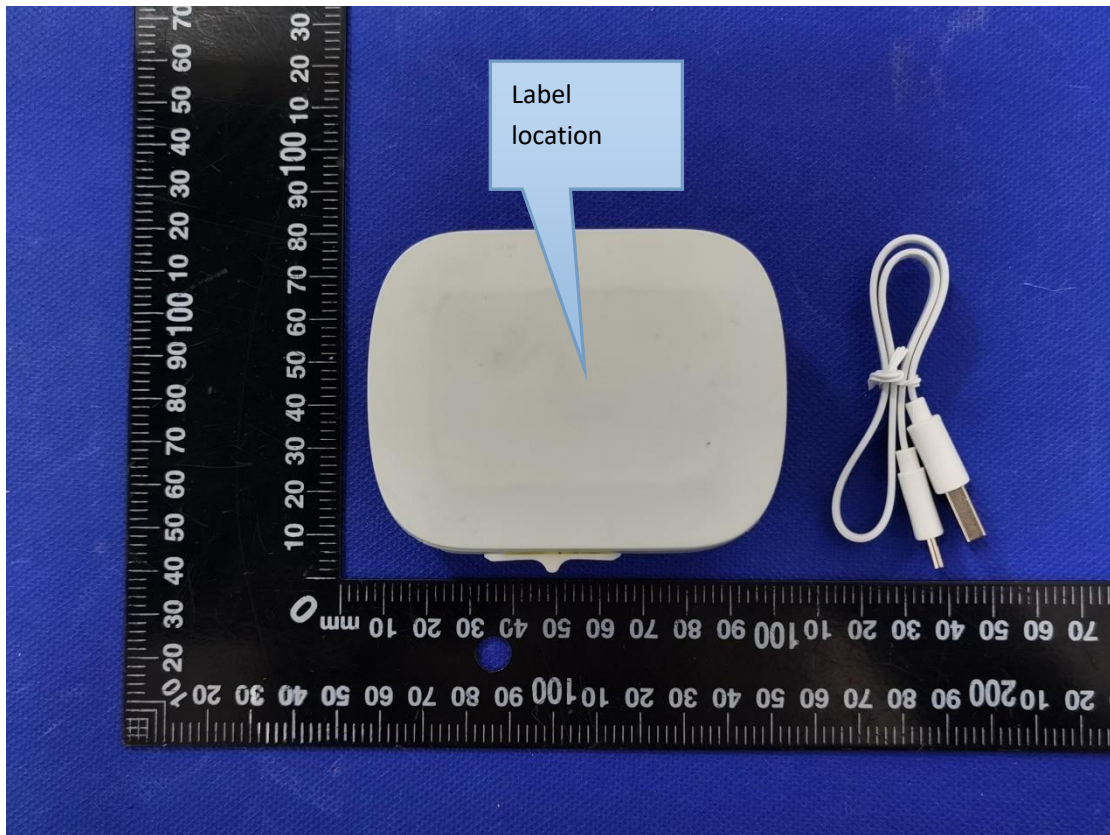

Label & label location

20mm*10mm

FCC ID:2A2T9-PR2003