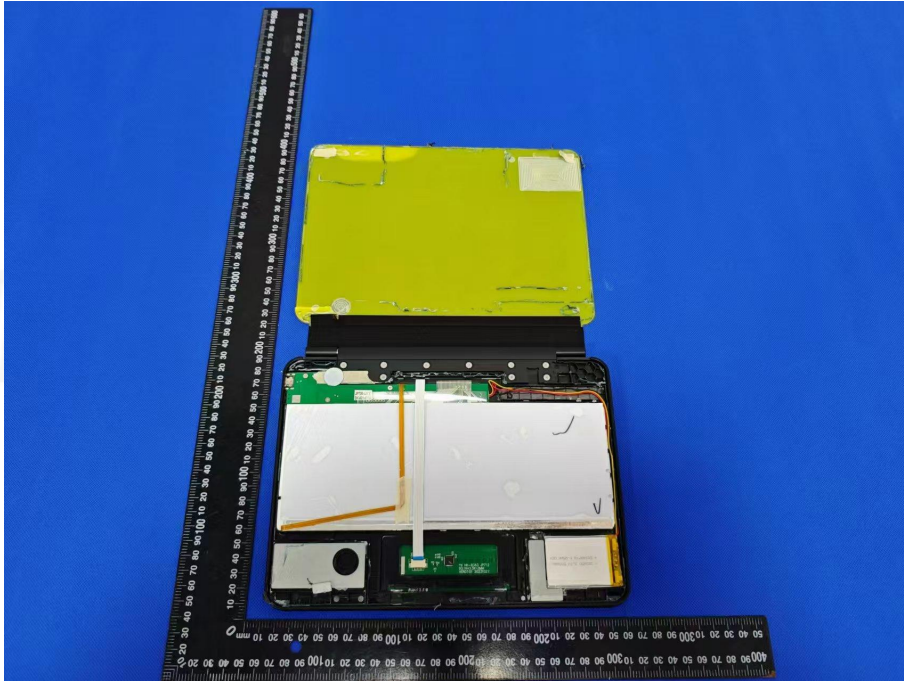

EUT PHOTO(Internal Photos)

Product name: Keyboard

Model:KB09119

***** END OF REPORT *****