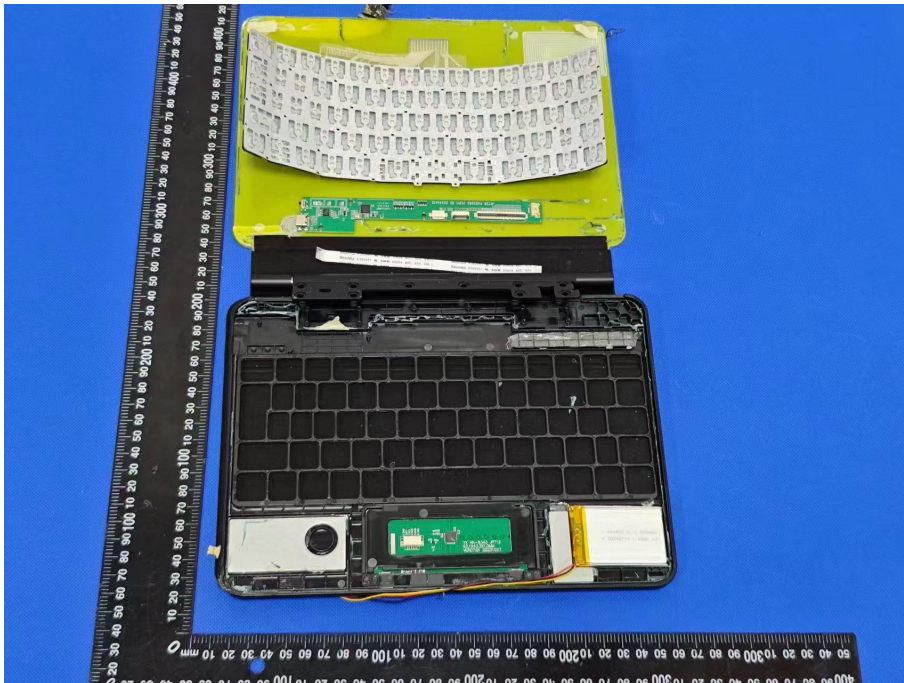

EUT PHOTO(Internal Photos)

Product name: Keyboard

Model:KB09119

***** END OF REPORT *****