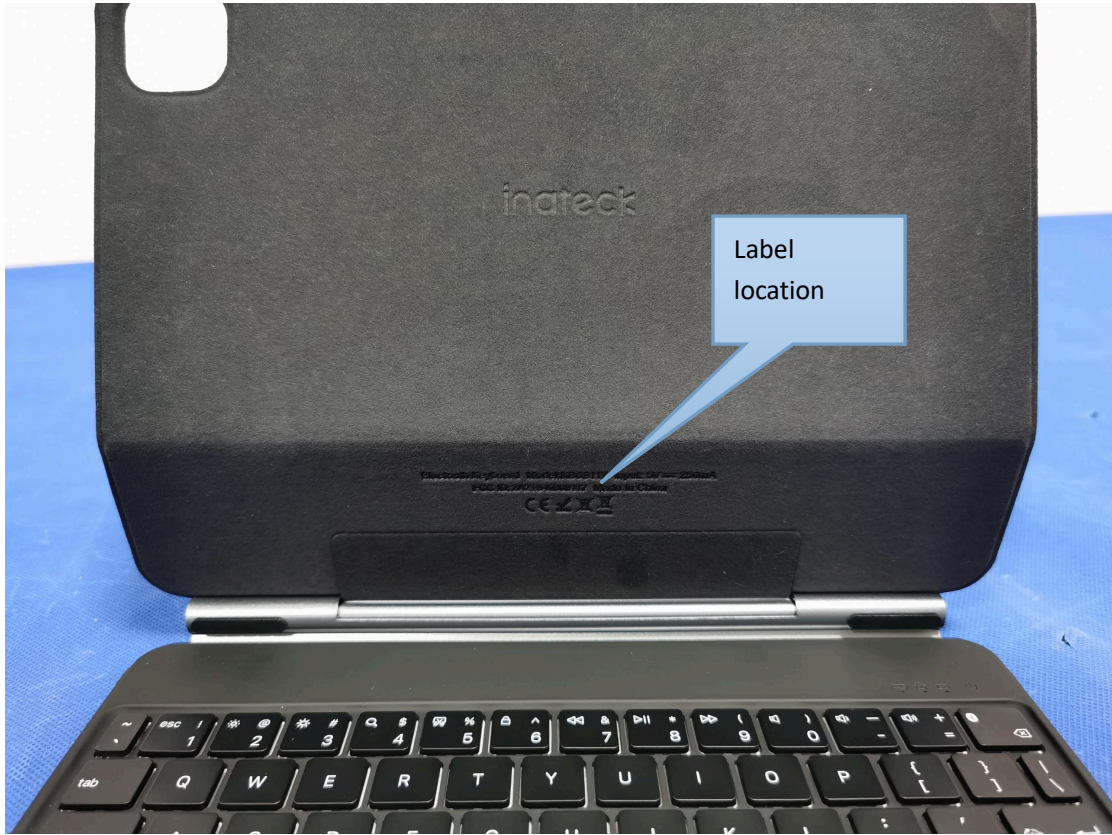

Label & label location

20mm*10mm

FCC ID:2A2T9-KB09117