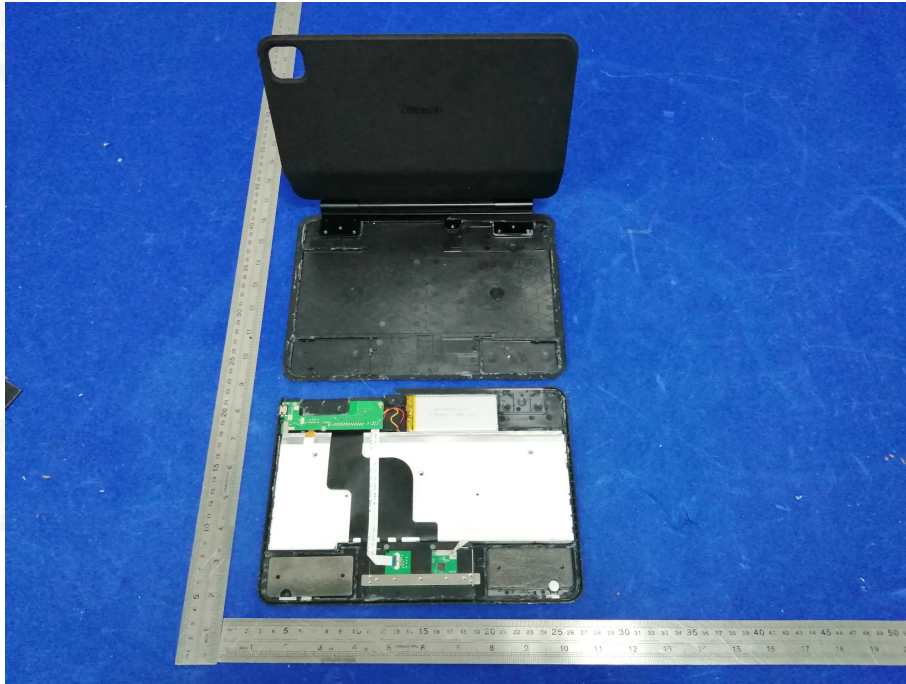

FCC ID:2A2T9-KB09111

EUT PHOTO(Internal Photos)

***** END OF REPORT *****