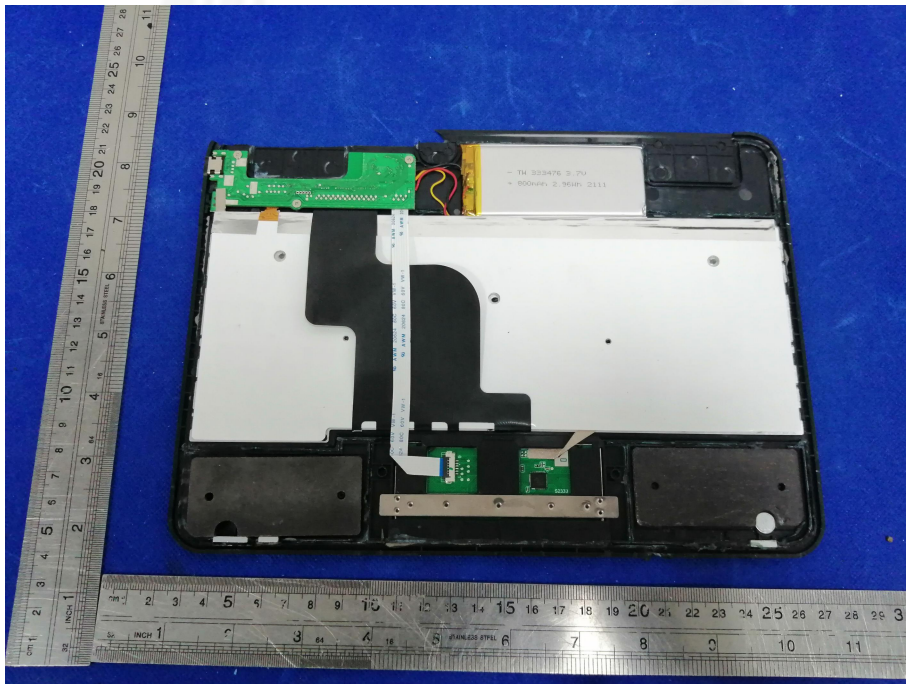

FCC ID:2A2T9-KB09111

EUT PHOTO(Internal Photos)

***** END OF REPORT *****