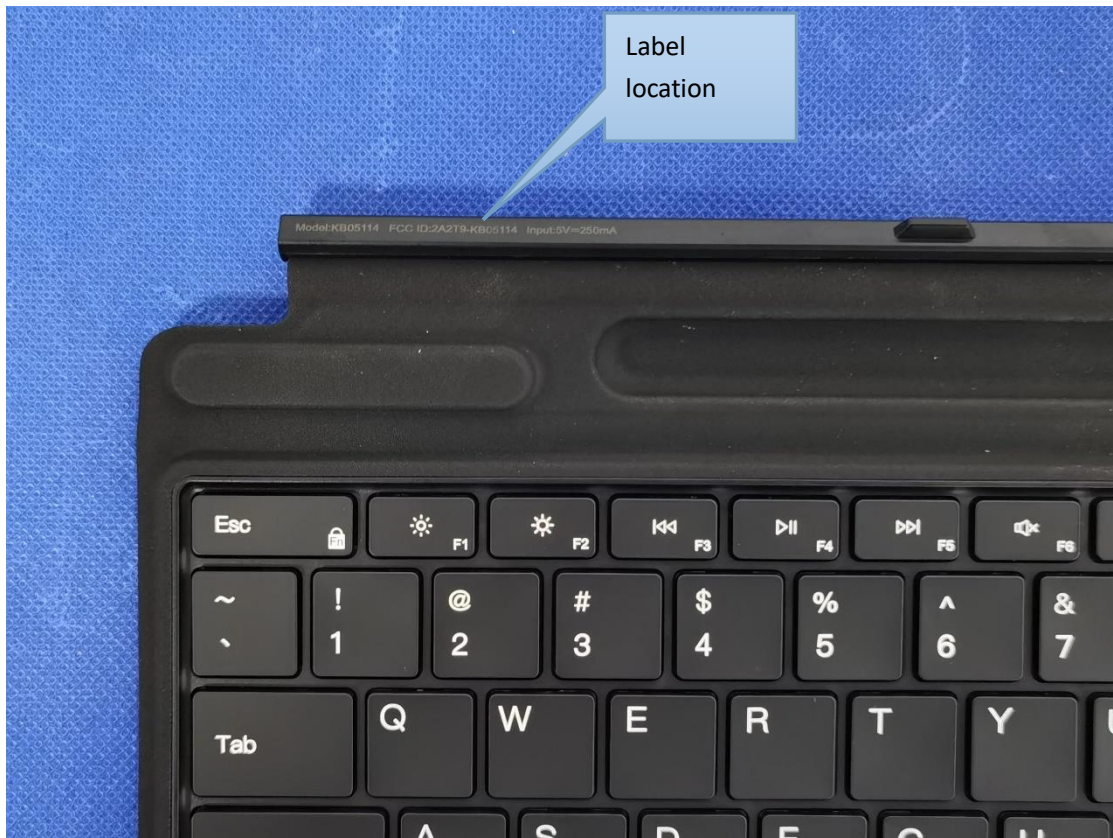

Label & label location

20mm*10mm

FCC ID:2A2T9-KB05114