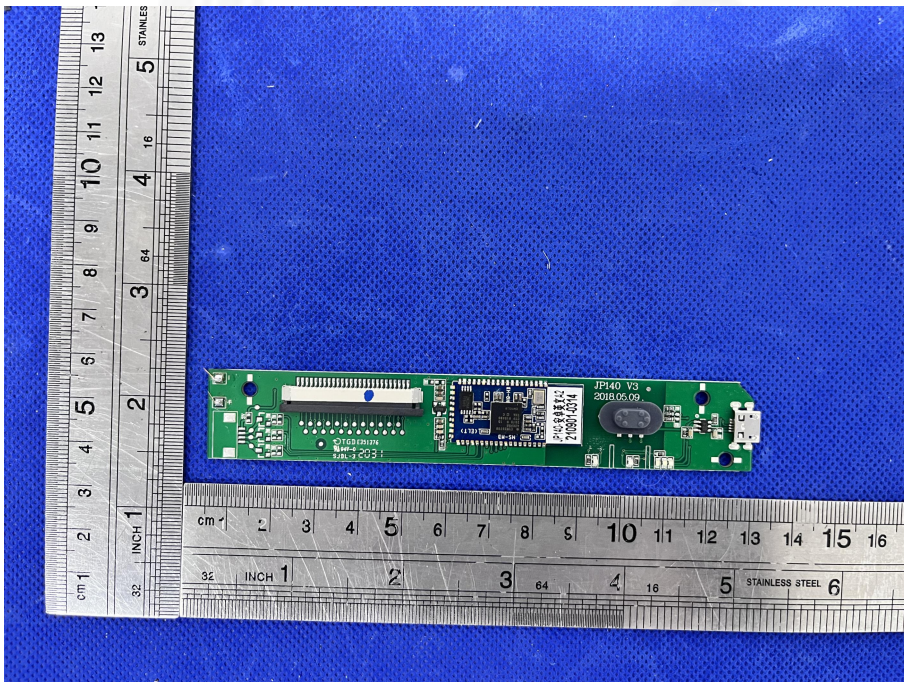

FCC ID:2A2T9-KB04001

EUT PHOTO(Internal Photos)

***** END OF REPORT *****