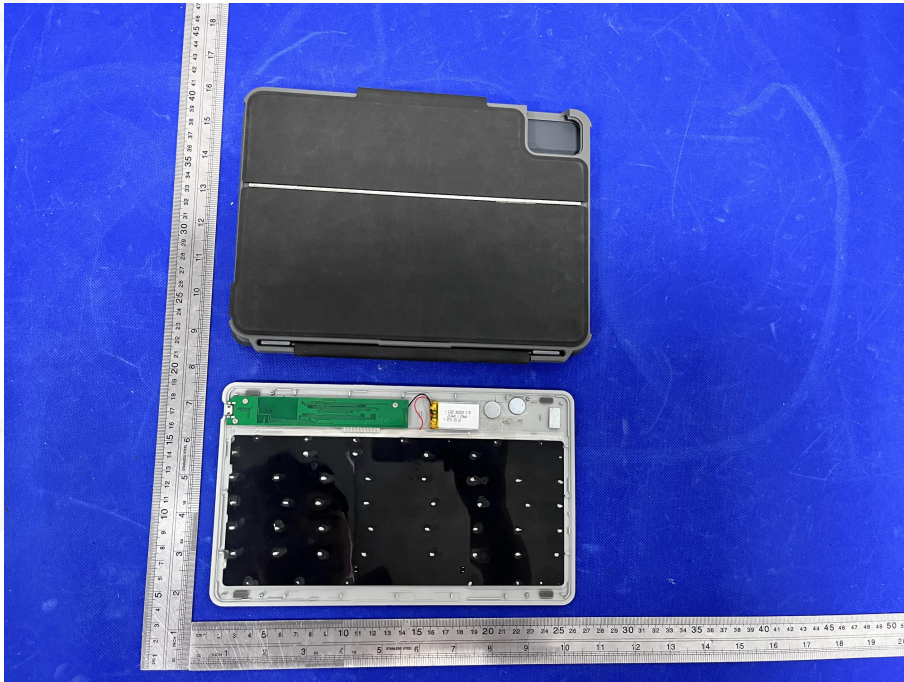

FCC ID:2A2T9-KB04001

EUT PHOTO(Internal Photos)

***** END OF REPORT *****