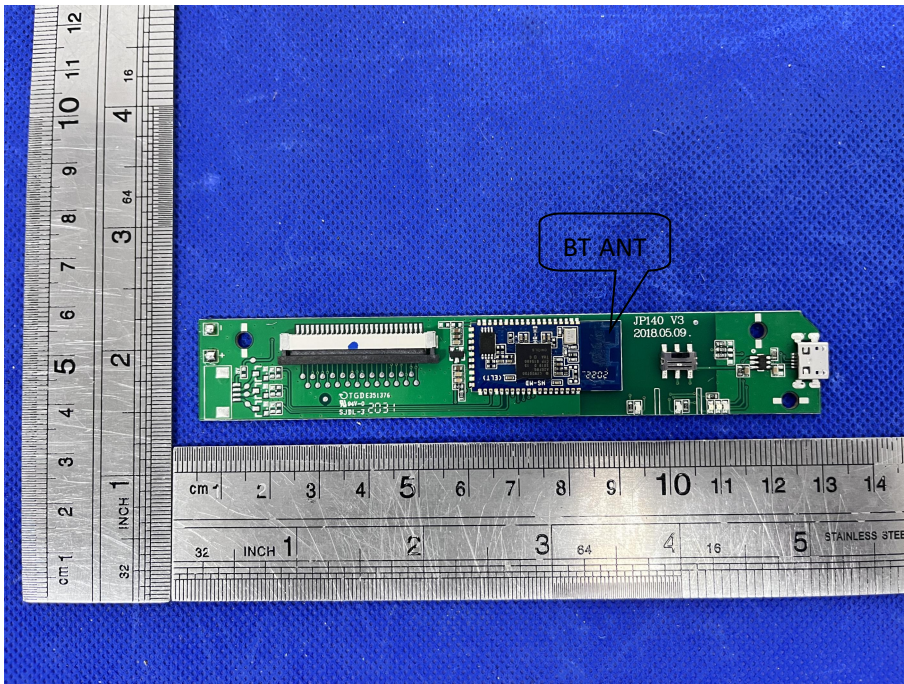

FCC ID:2A2T9-KB04001

EUT PHOTO(Internal Photos)

***** END OF REPORT *****