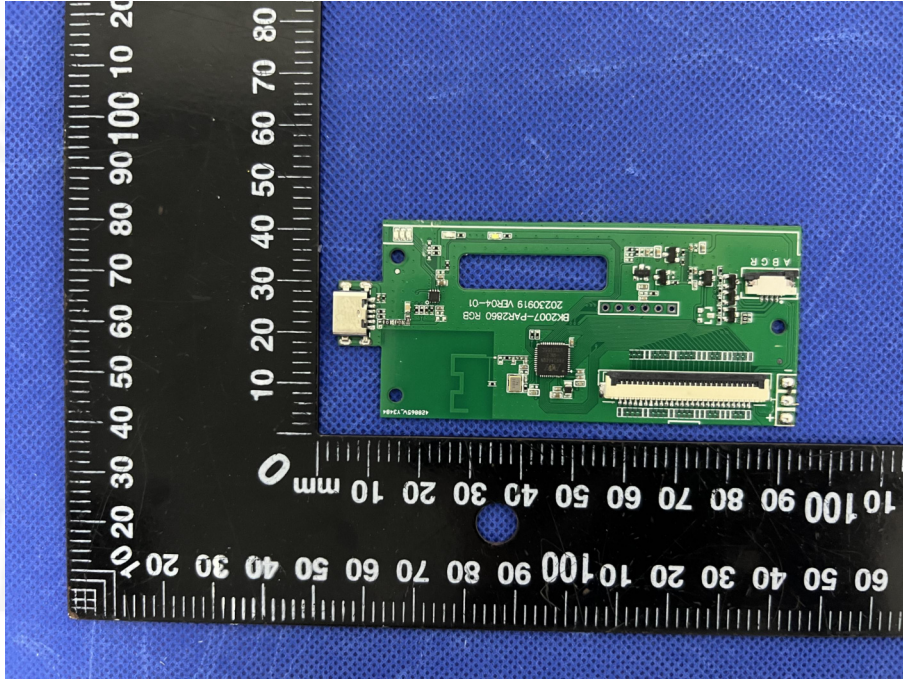

EUT PHOTO(Internal Photos)

Test Mode: BK2007-RGB

***** END OF REPORT *****