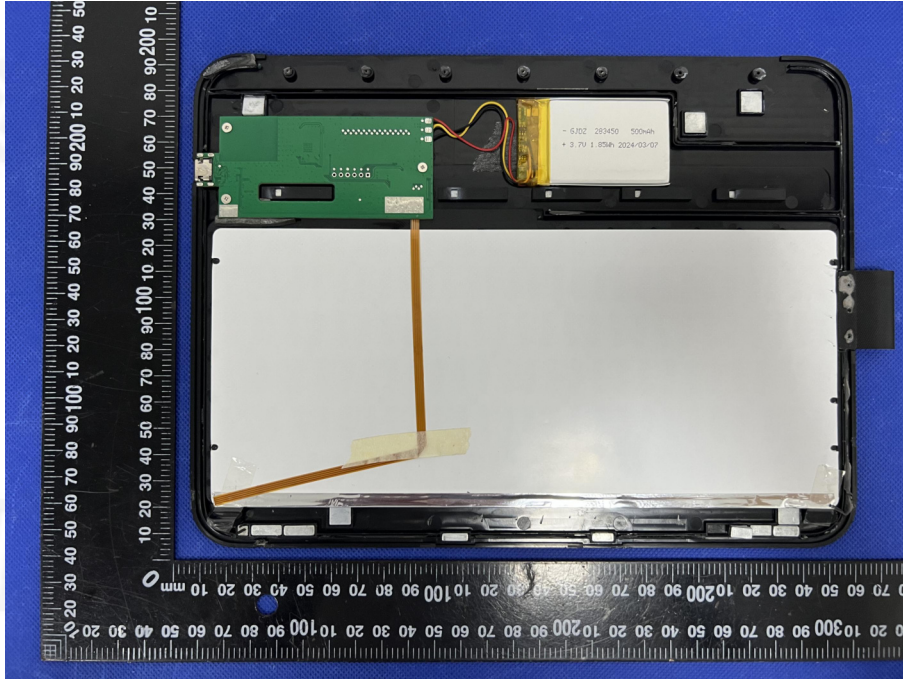

EUT PHOTO(Internal Photos)

Test Mode: BK2007-RGB

***** END OF REPORT *****