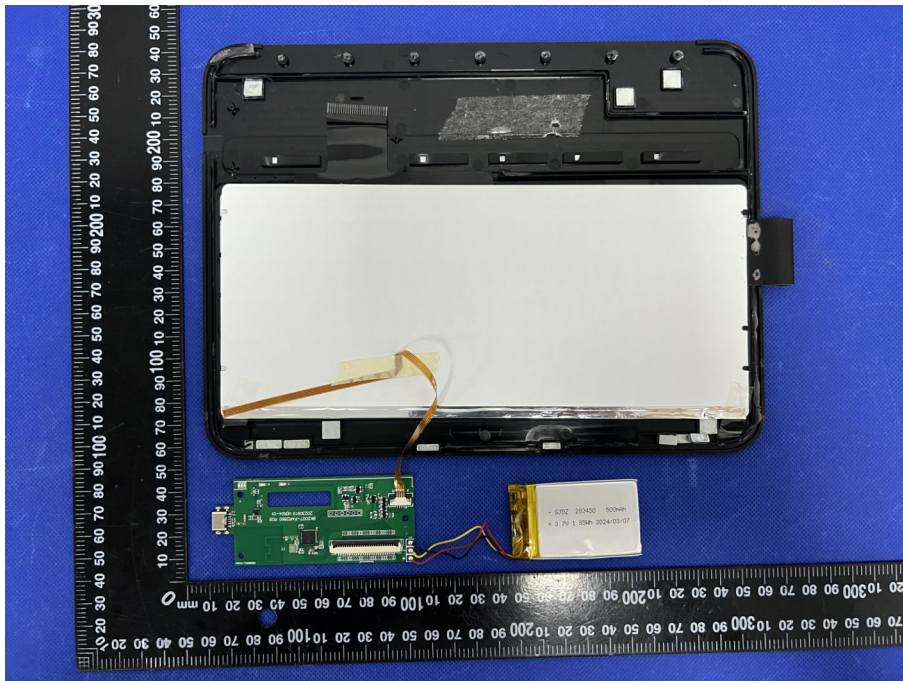

EUT PHOTO(Internal Photos)

Test Mode: BK2007-RGB

***** END OF REPORT *****