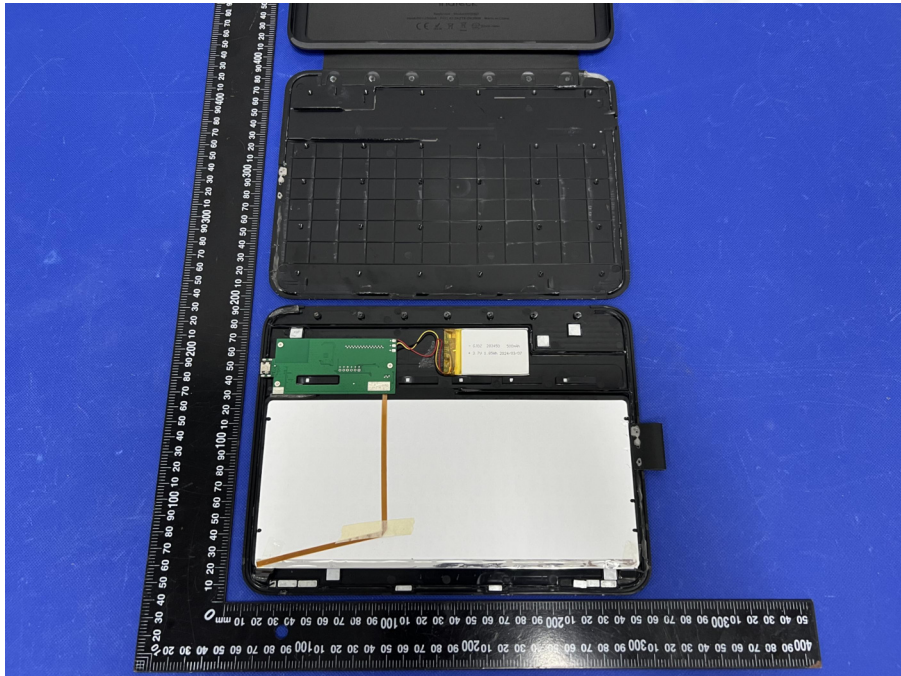

EUT PHOTO(Internal Photos)

Test Mode: BK2007-RGB

***** END OF REPORT *****