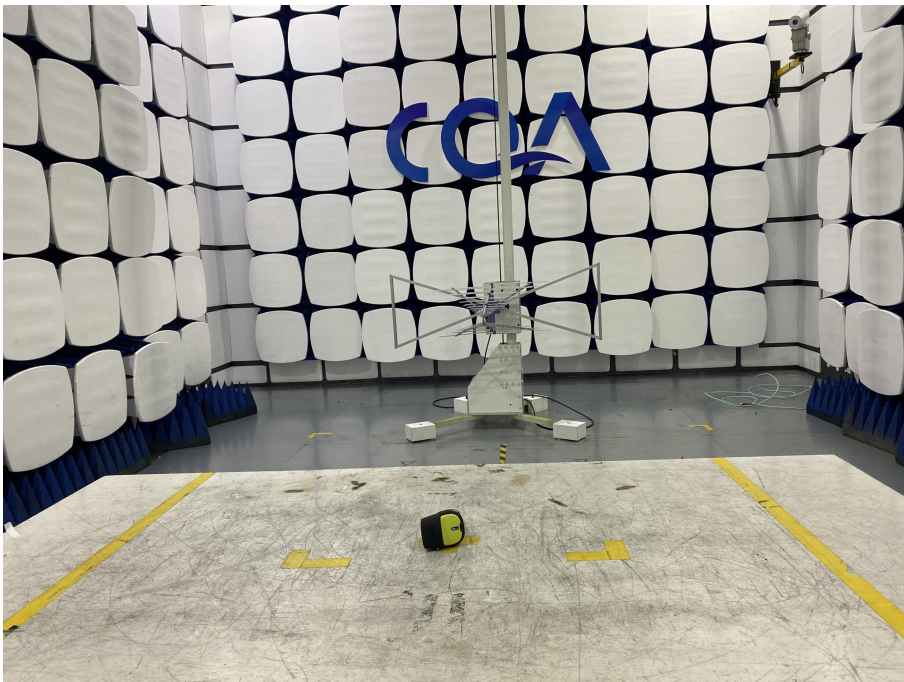

1 Photographs - EUT Test Setup

1.1 Radiated Emission

9KHz~30MHz:

30MHz~1GHz:

Above 1GHz:

1.2 Conducted Emission