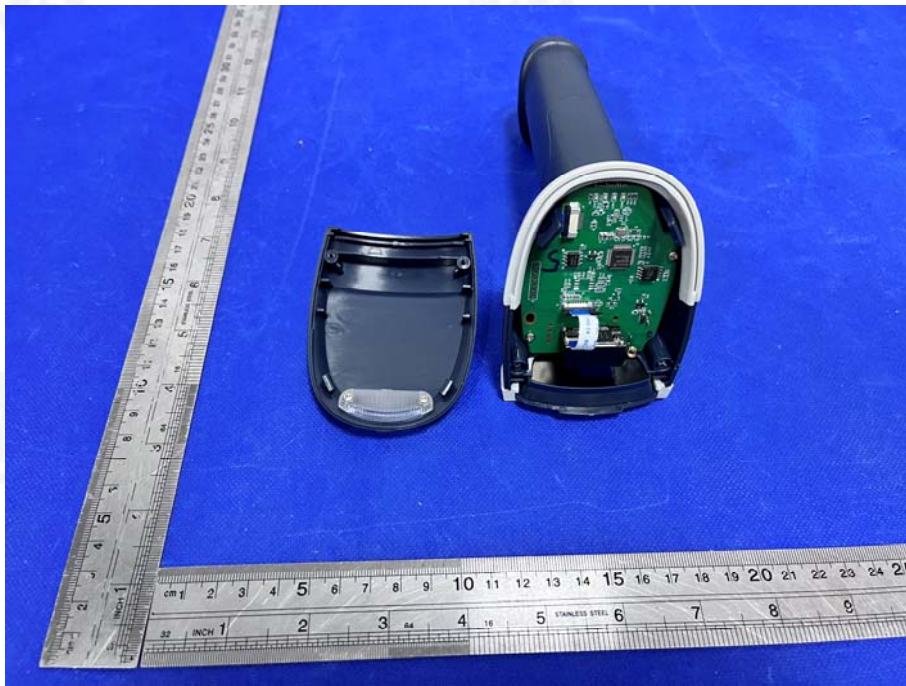

FCC ID:2A2T9-BCST55

EUT PHOTO(Internal Photos)

***** END OF REPORT *****