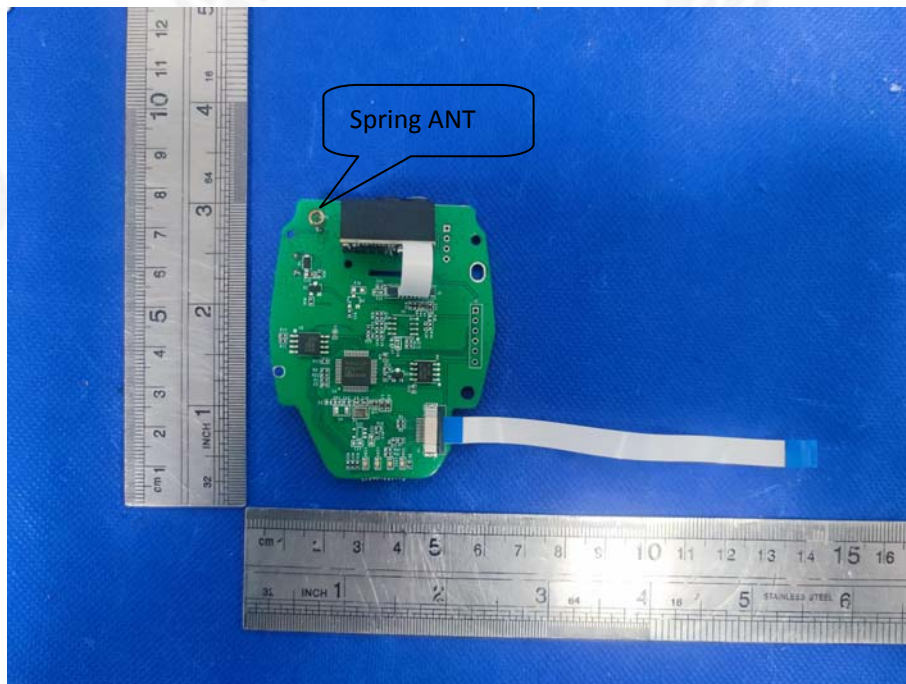

FCC ID:2A2T9-BCST55

EUT PHOTO(Internal Photos)

***** END OF REPORT *****