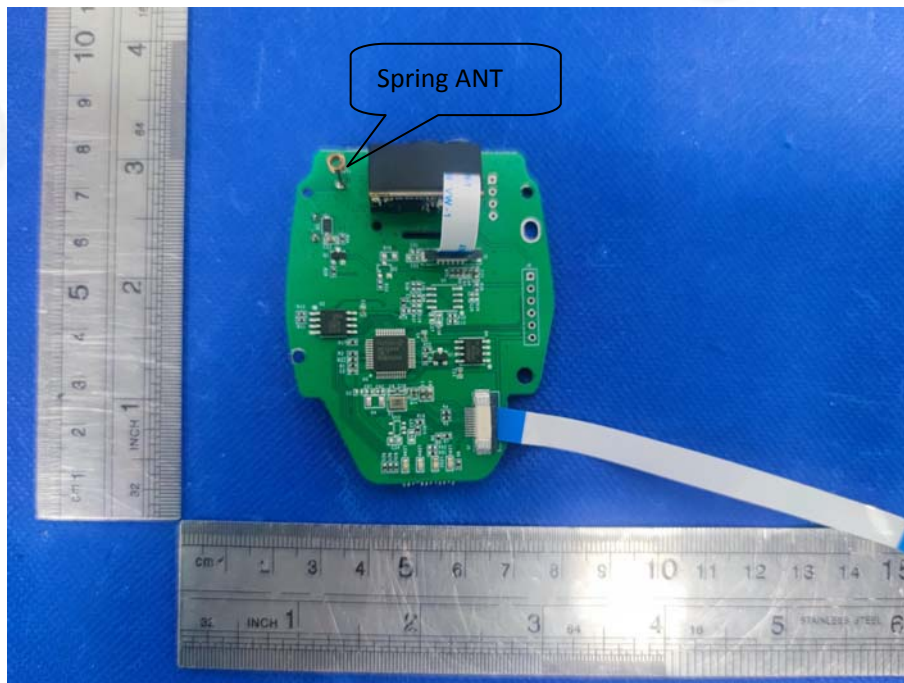

FCC ID:2A2T9-BCST54

EUT PHOTO(Internal Photos)

***** END OF REPORT *****