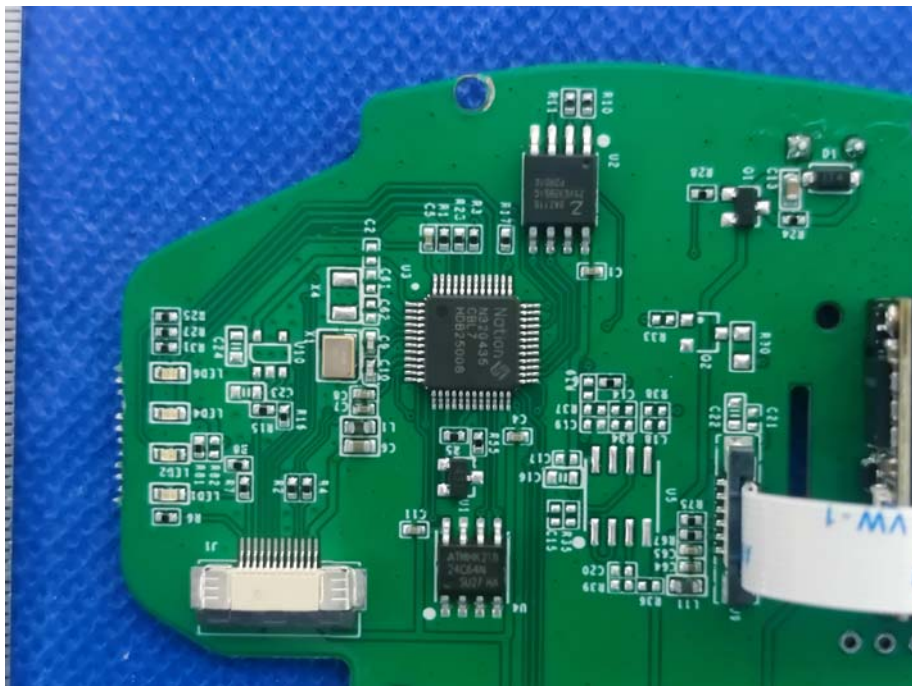

FCC ID:2A2T9-BCST54

EUT PHOTO(Internal Photos)

***** END OF REPORT *****