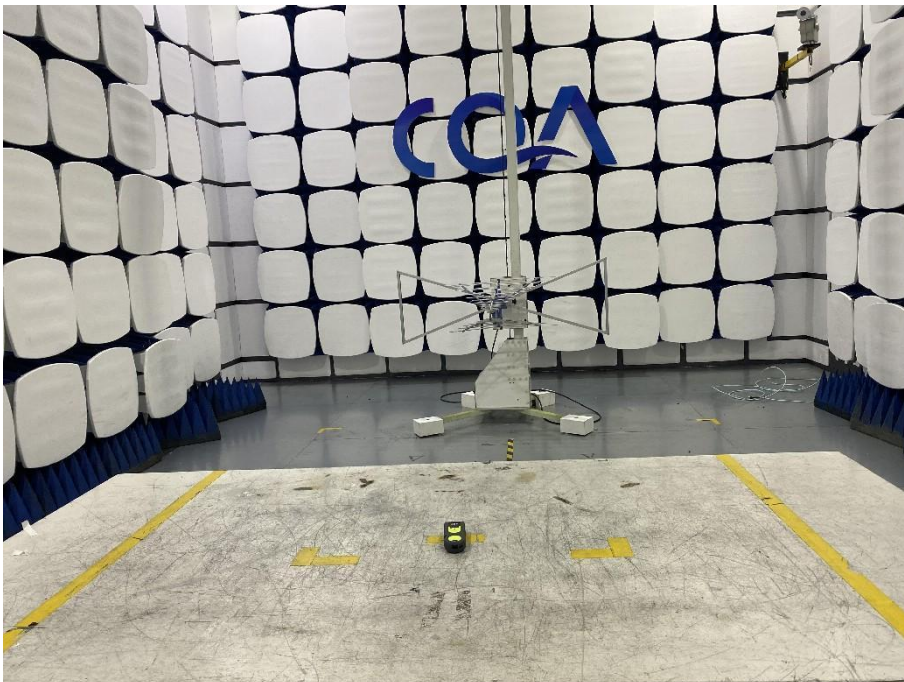

1 Photographs - EUT Test Setup

1.1 Radiated Emission

9KHz~30MHz:

30MHz~1GHz:

Above 1GHz:

1.2 Conducted Emission