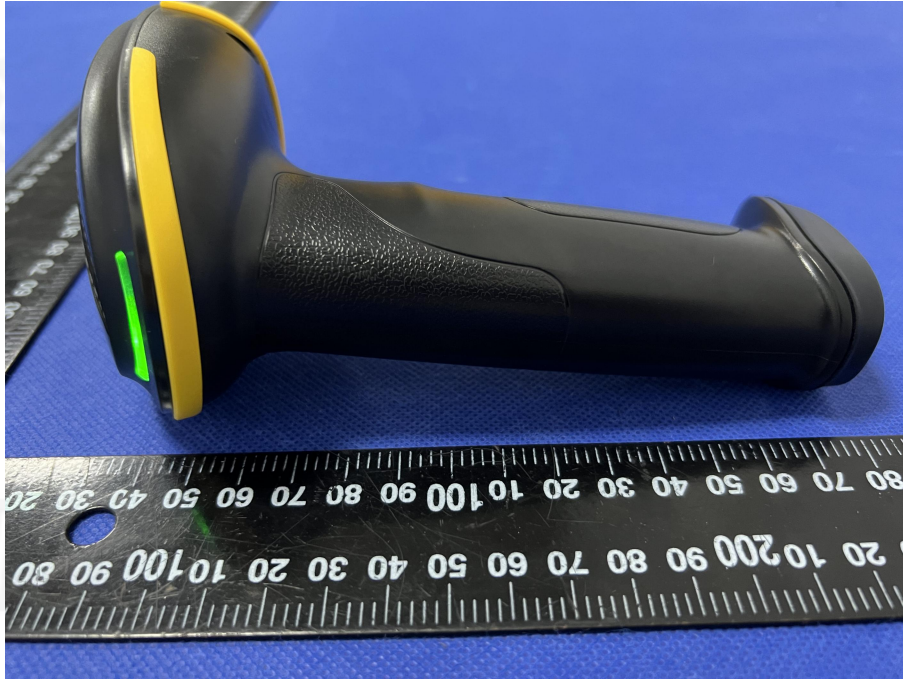

EUT PHOTO(External Photos)

Test Mode: BCST-35

***** END OF REPORT *****