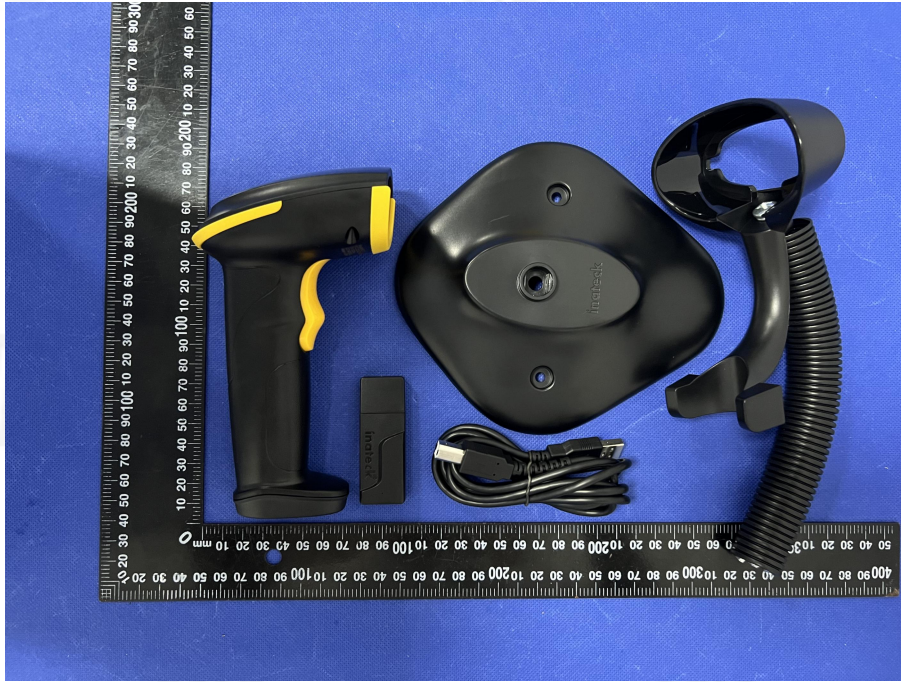

EUT PHOTO(External Photos)

Test Mode: BCST-35

***** END OF REPORT *****