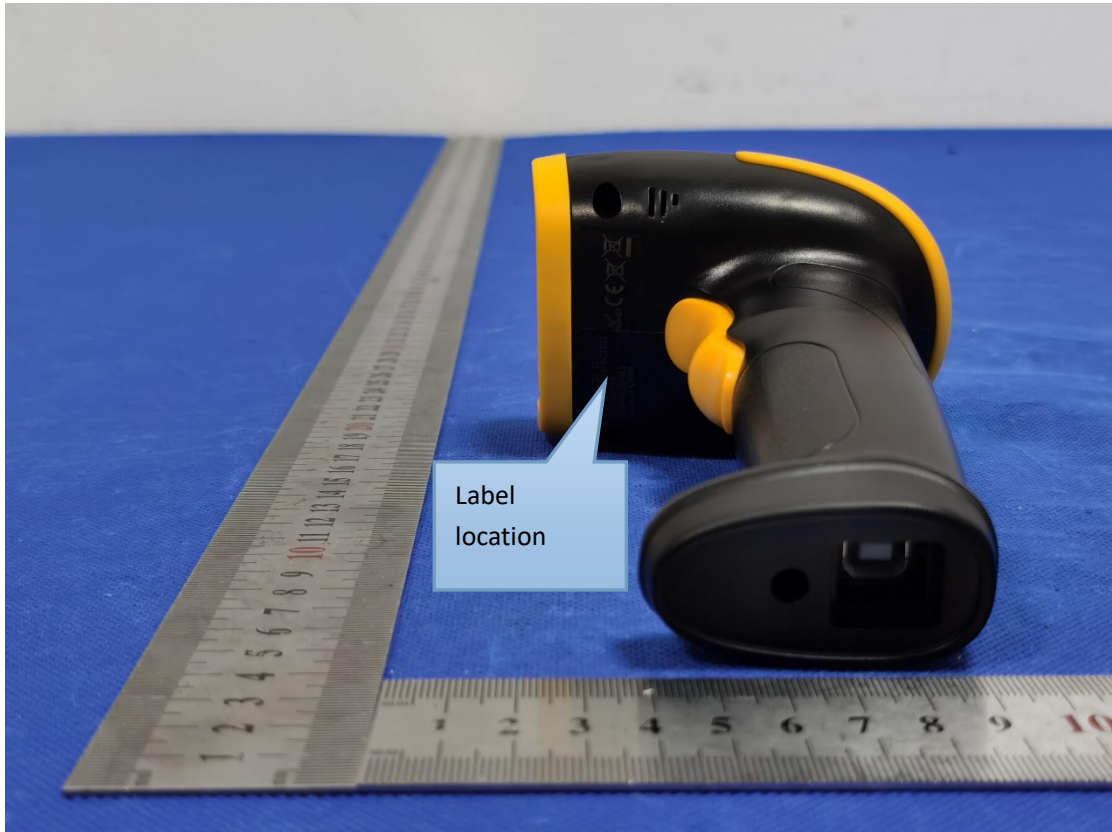

Label & label location

20mm*10mm

FCC ID:2A2T9-BCST21-AI