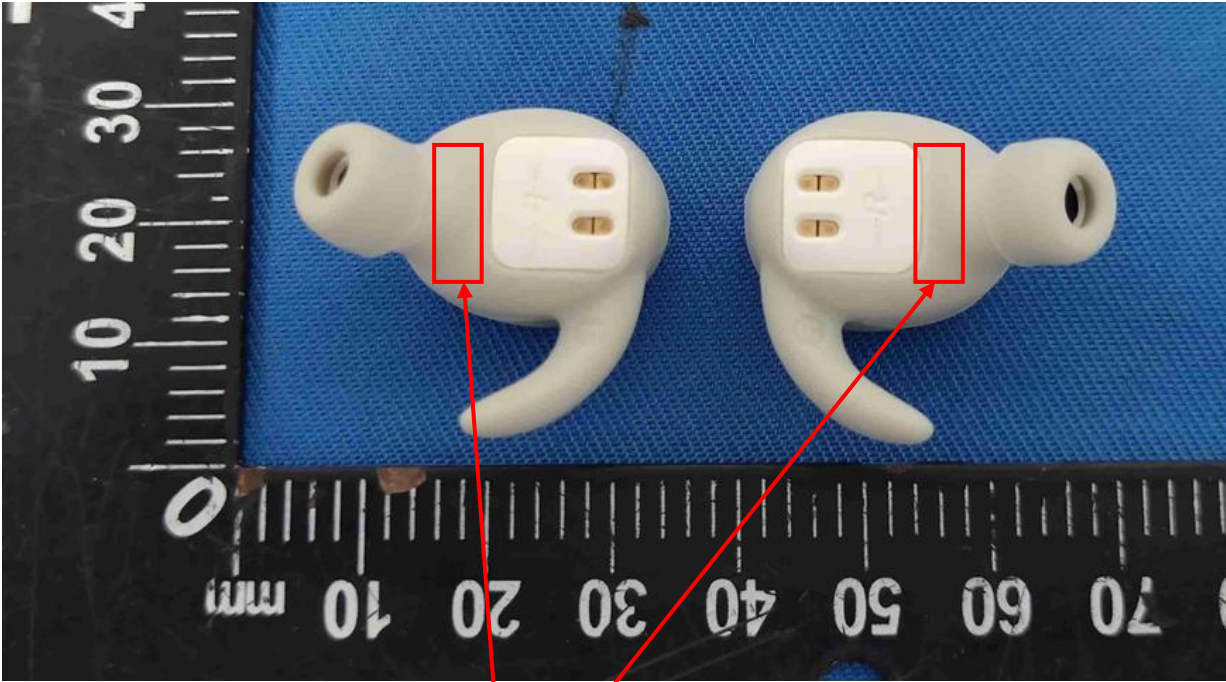

# Label Artwork and Location

Model: Lilt

Label:

FCC ID: 2A2SW-LILT

Size: L\*W=10\*3.5mm

Location