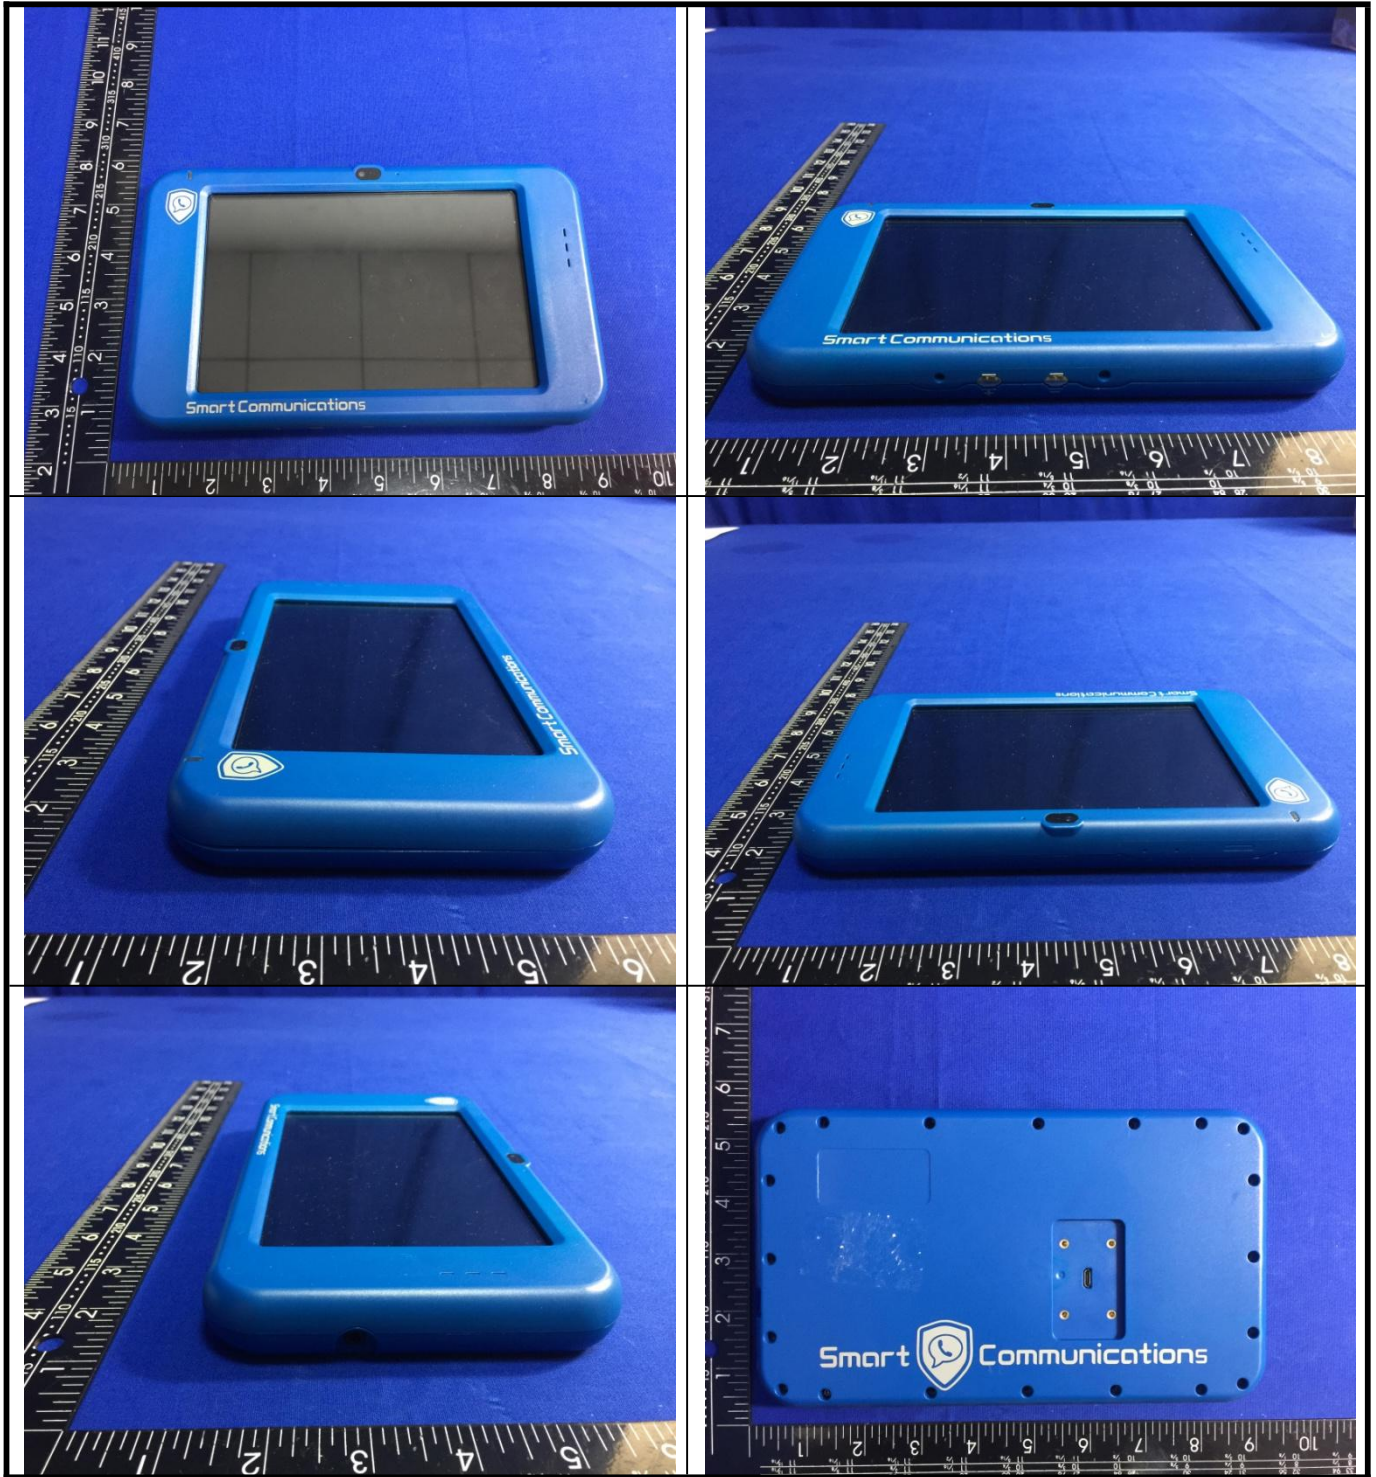

<Photographs of EUT>

<Photographs of SAR Setup>

Rear Face of EUT with 0 cm Gap

Left Side of EUT with 0 cm Gap

Top Side of EUT with 0cm Gap