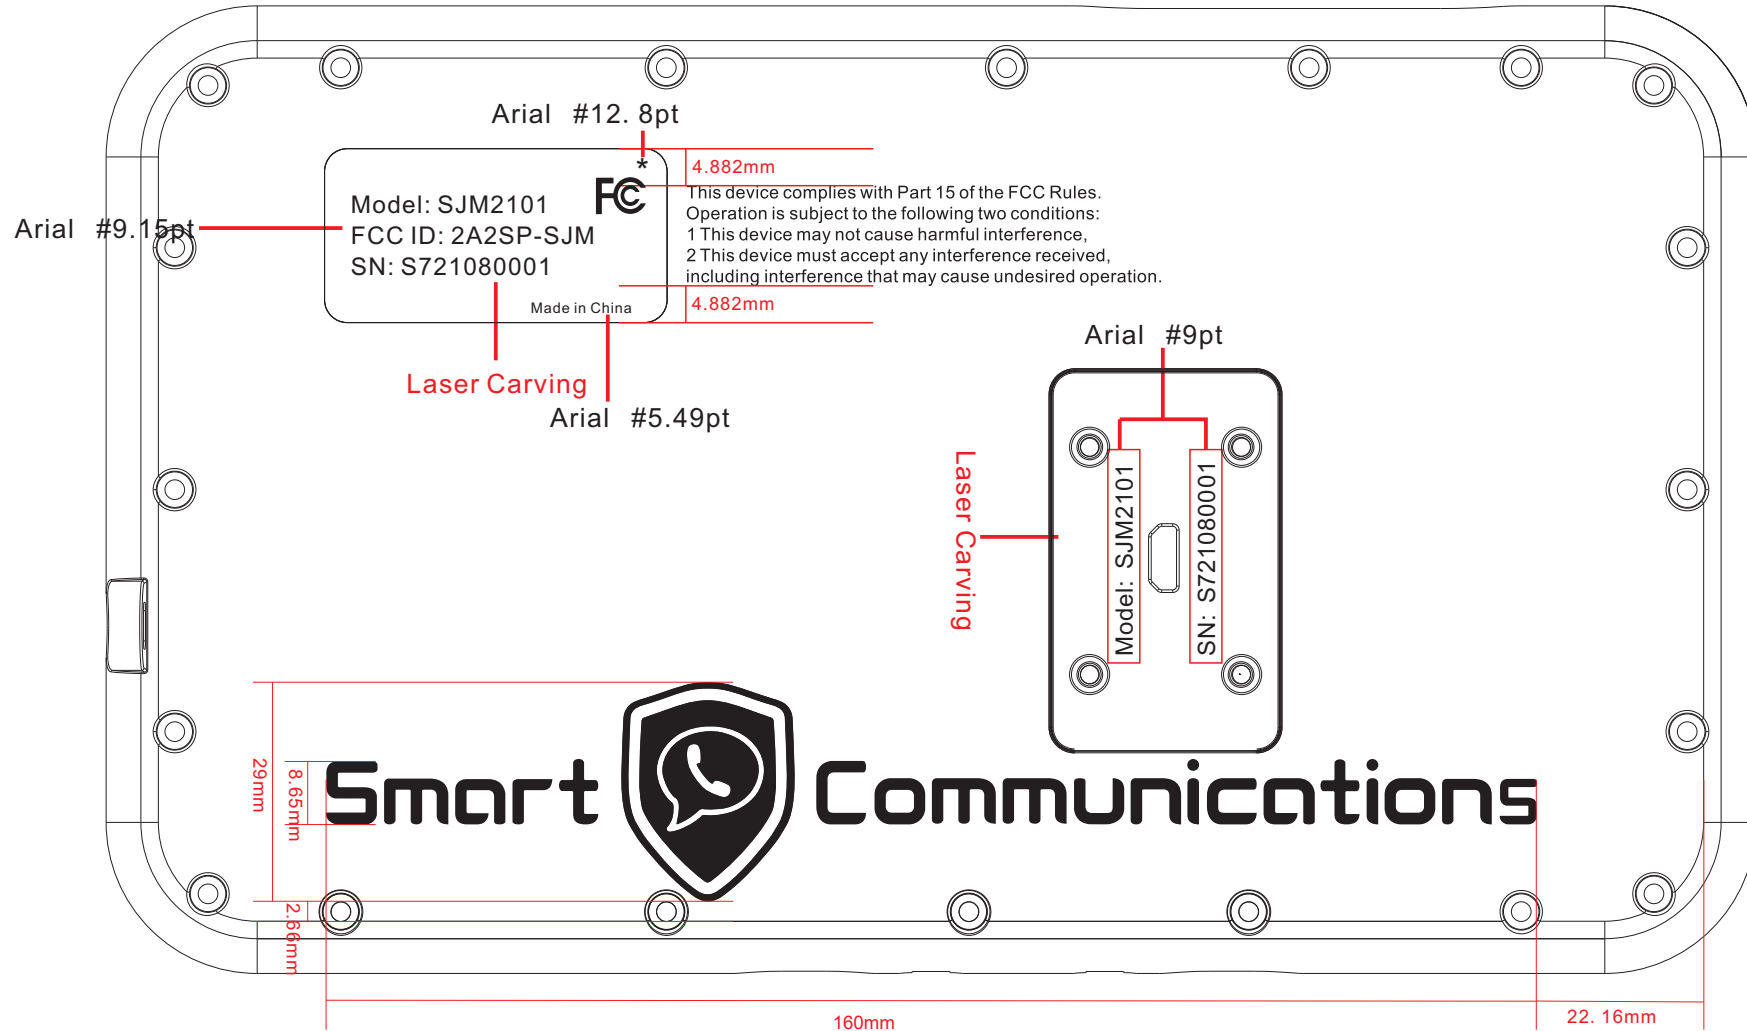

Serial# S721080001~ S721082000

Arial #12.8pt

Model: SJM2101
FCC ID: 2A2SP-SJM
SN: S721080001

Made in China

4.882mm

4.882mm

Laser Carving

Arial #5.49pt

Arial #9pt

Model: SJM2101

SN: S721080001

Laser Carving

Smart  Communications

29mm
8.65mm

2.56mm

160mm

22.16mm