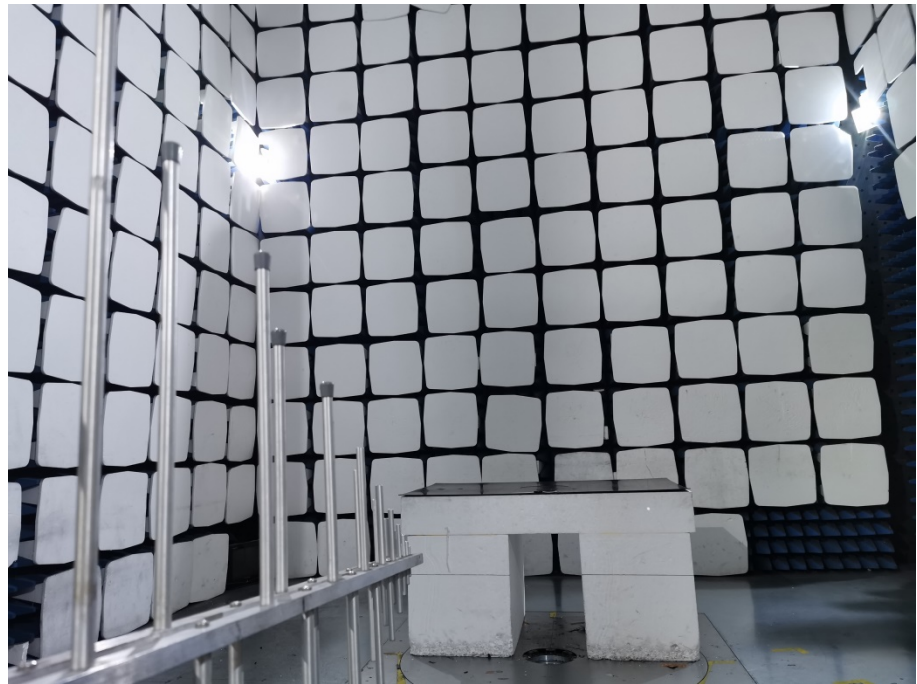

EXHIBIT 4 - TEST SETUP PHOTOGRAPHS

**Conducted Emission
Test Setup**

**Radiation Emission Test
Setup (Below 30MHz)**

Radiation Emission Test Setup (30MHz to 1GHz)

Radiation Emission Test Setup (1GHz to 18GHz)

Radiation Emission Test Setup (Above 18GHz)

***** END OF REPORT *****