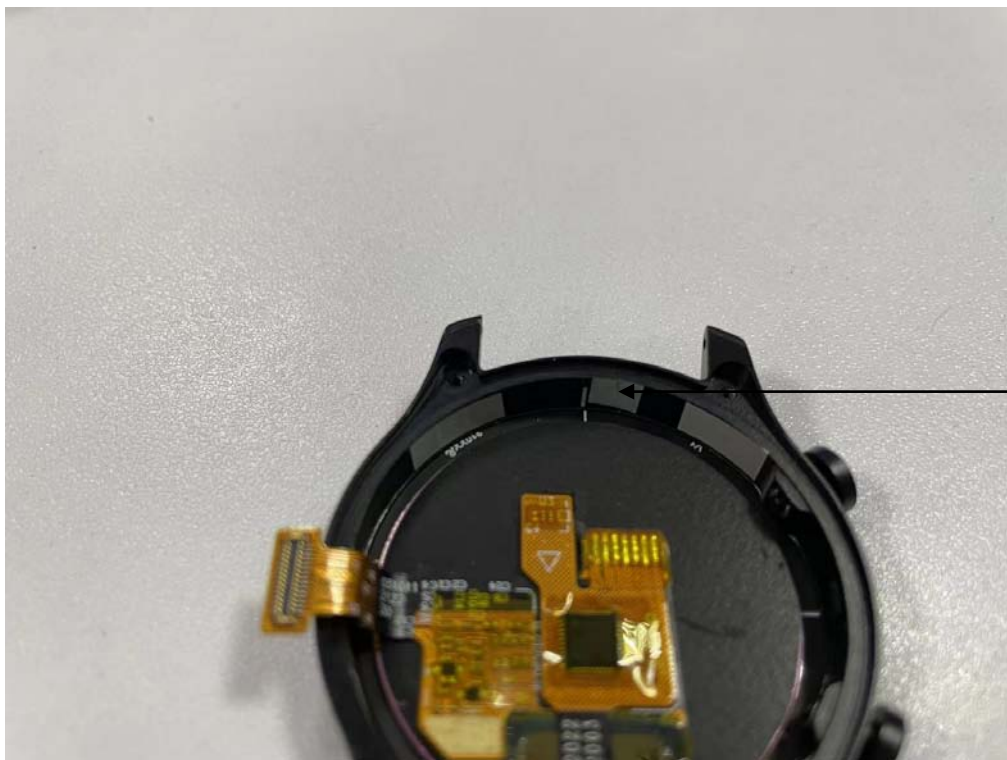

Internal photos  
M/N: TGW008

Internal photos  
M/N: TGW008

Internal photos  
M/N: TGW008

Bluetooth  
antenna

Internal photos  
M/N: TGW008

Internal photos  
M/N: TGW008