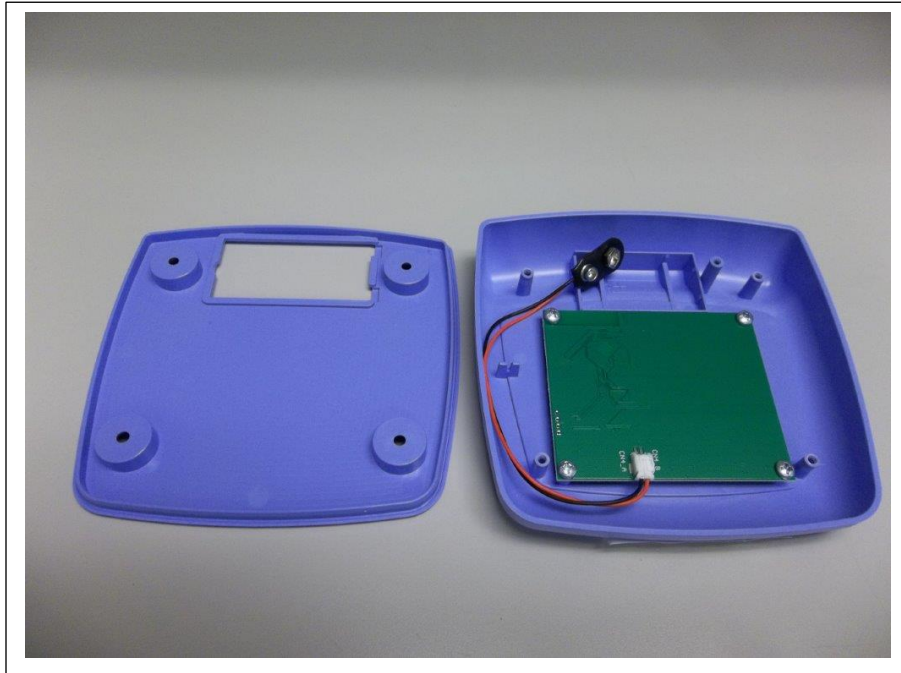

**PHOTOGRAPHS: INTERNAL
VICEDO MARTI, S.L. – FCC ID: 2A2SDCPRTY2
MODEL: VM-BABY MONITOR**

Order Number: F2P25939

Client: VICEDO MARTI, S.L.
FCC ID: 2A2SDCPRTY1
MODEL: VM-BABY MONITOR