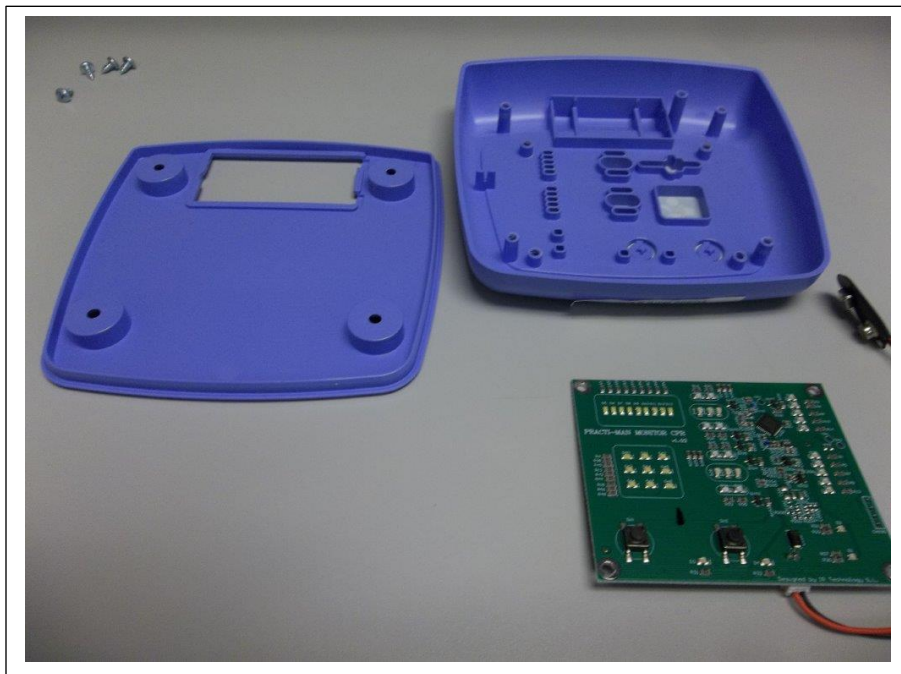

**PHOTOGRAPHS: INTERNAL
VICEDO MARTI, S.L. – FCC ID: 2A2SDCPRTY2
MODEL: VM-BABY MONITOR**

Order Number: F2P25939

Client: VICEDO MARTI, S.L.
FCC ID: 2A2SDCPRTY1
MODEL: VM-BABY MONITOR