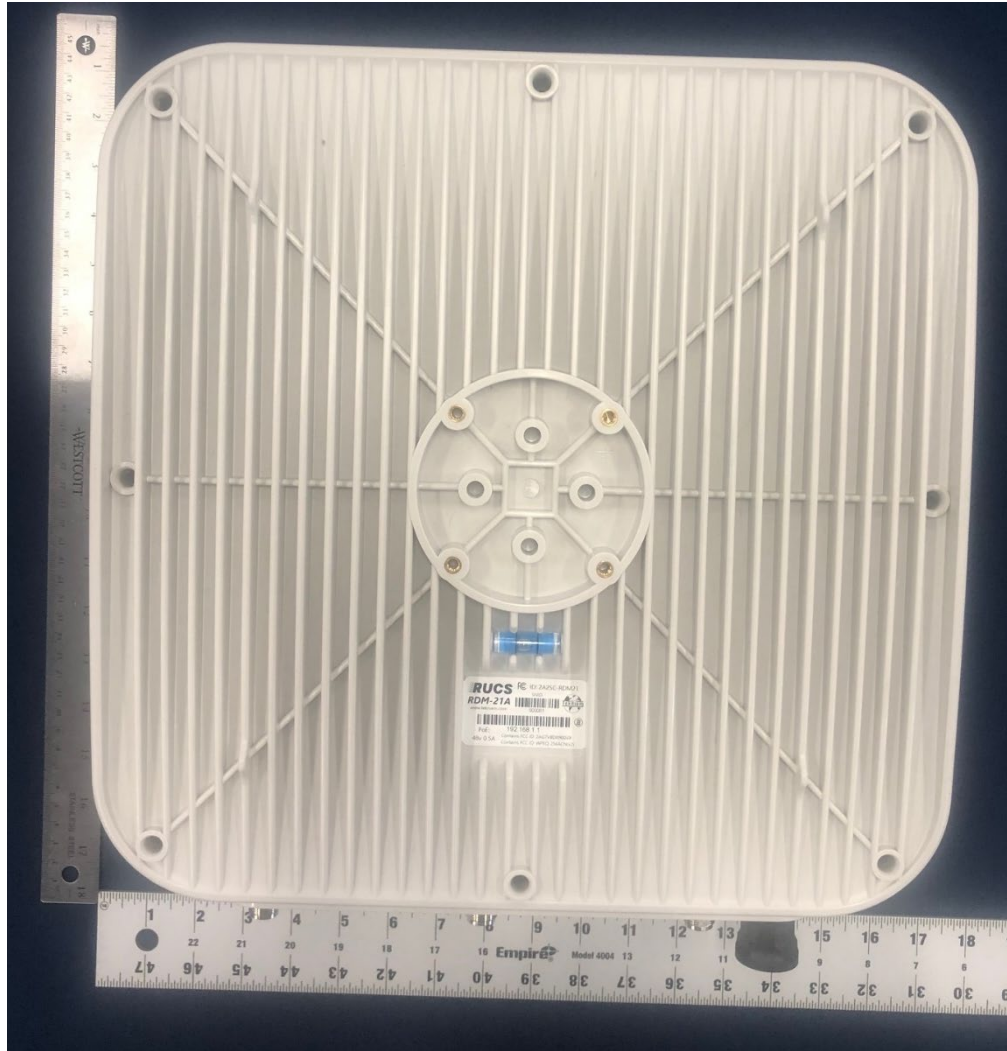

RDM21 Exterior Photos

All Major Components of Distribution Module Model 21

Face of Distribution Module

Bottom of Distribution Module

RJ45
Ethernet
Port

2.4 GHz
Radio 0

5 GHz
Radio 1

2.4 GHz
Radio 0

5 GHz
Radio 2

2.4-GHz
Radio 0

2.4 GHz Omni Antenna (x3)

5 GHz Flat Panel Antenna (x2)

5 GHz Flat Panel Antenna Cables

Back of Distribution Module

Top of Distribution Module

Left Side of Distribution Module

Right Side of Distribution Module