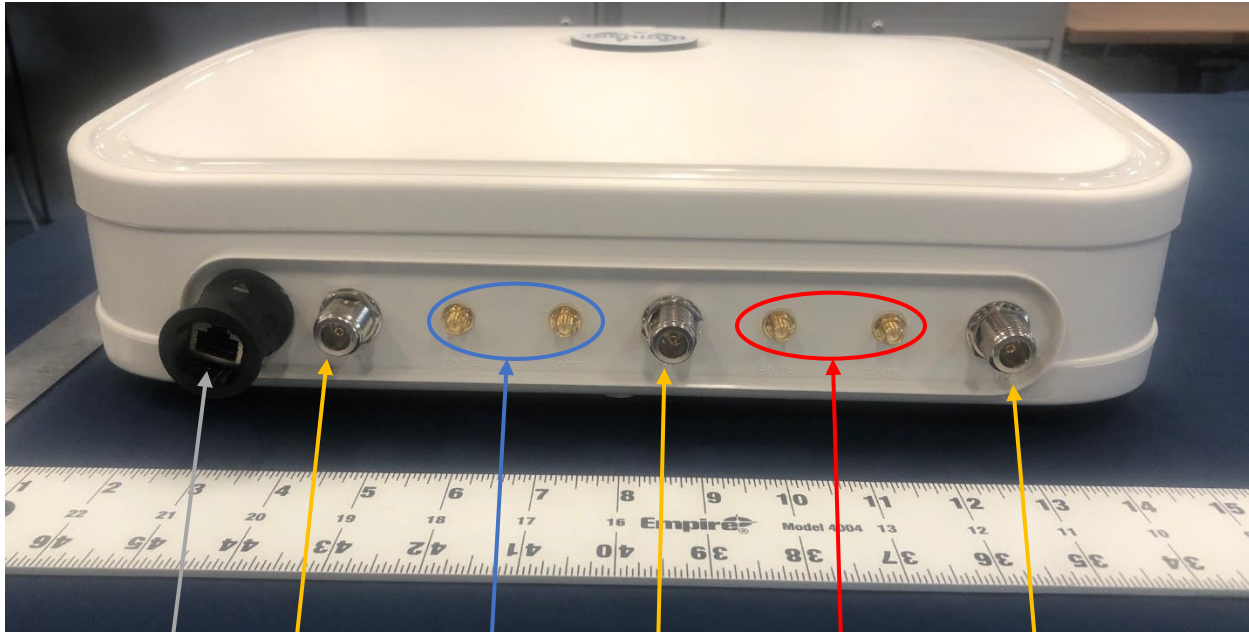

RDM21 Exterior Photos

All Major Components of Distribution Module Model 21

Face of Distribution Module

Bottom of Distribution Module

RJ45
Ethernet
Port

2.4 GHz
Radio 0

5 GHz
Radio 1

2.4 GHz
Radio 0

5 GHz
Radio 2

2.4-GHz
Radio 0

2.4 GHz Omni Antenna (x3)

5 GHz Flat Panel Antenna (x2)

5 GHz Flat Panel Antenna Cables

Back of Distribution Module

Top of Distribution Module

Left Side of Distribution Module