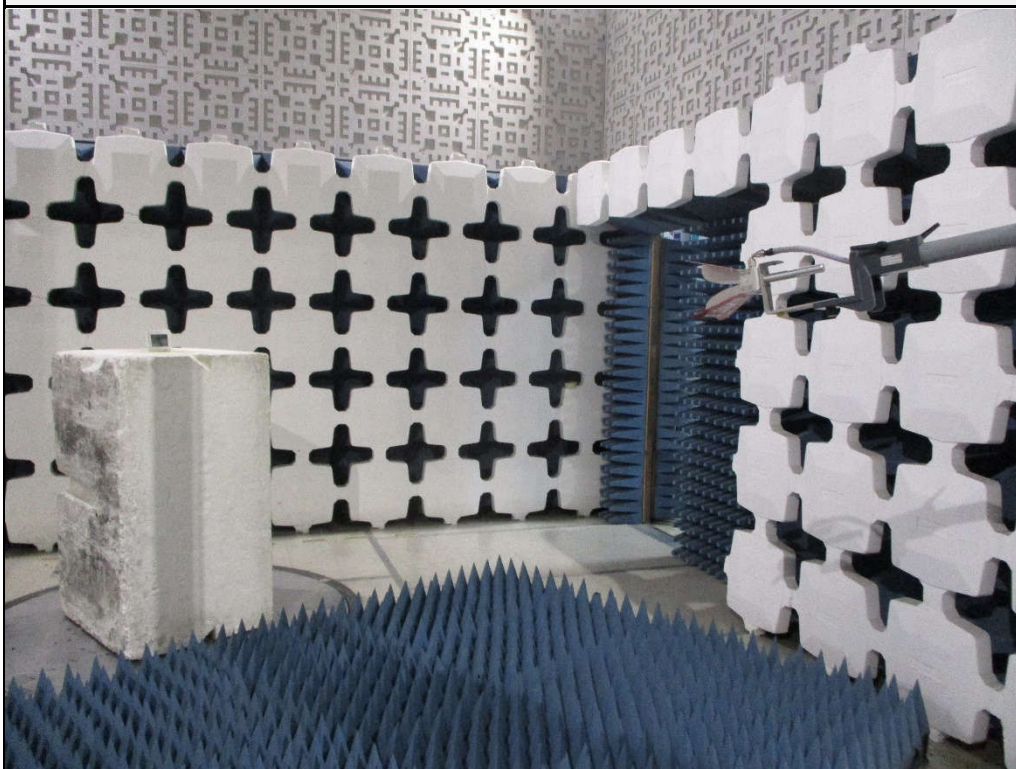

Test Setup for Spurious Radiated Emissions, 30MHz – 1GHz – Antenna Polarization Horizontal

Test Setup for Spurious Radiated Emissions, 30MHz – 1GHz – Antenna Polarization Vertical

Test Setup for Spurious Radiated Emissions, 1 – 18GHz – Antenna Polarization Horizontal

Test Setup for Spurious Radiated Emissions, 1 – 18GHz – Antenna Polarization Vertical

Test Setup for Spurious Radiated Emissions, Above 18GHz – Antenna Polarization Horizontal

Test Setup for Spurious Radiated Emissions, Above 18GHz – Antenna Polarization Vertical