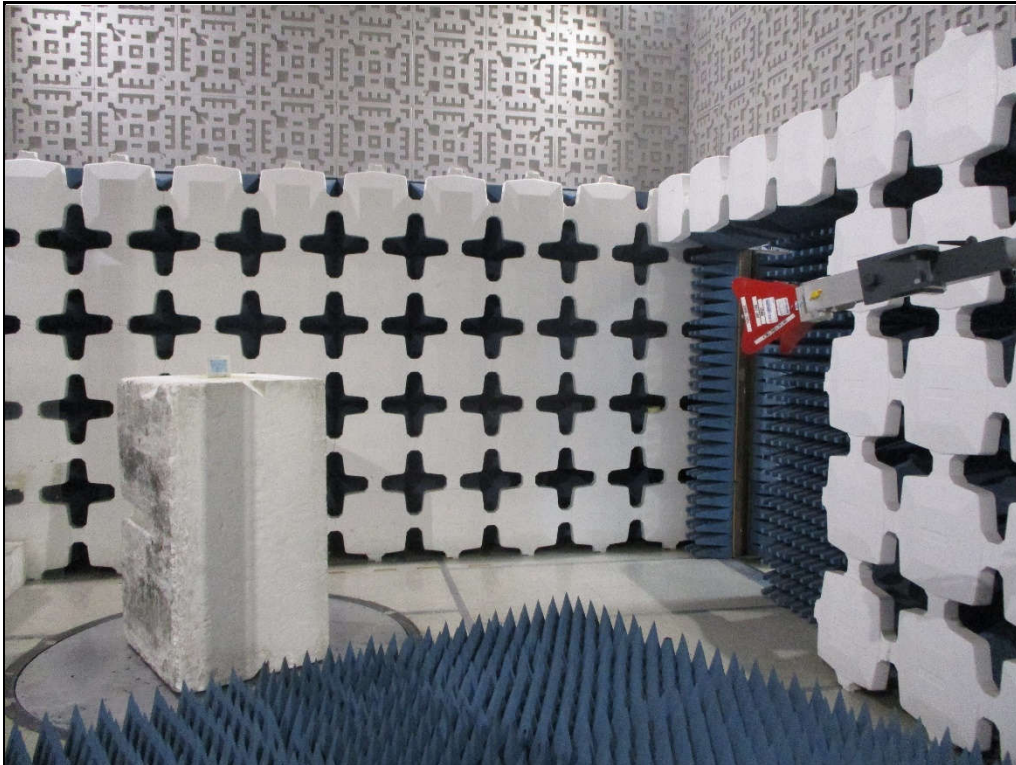

Test Setup for Spurious Radiated Emissions, 30MHz – 1GHz – Antenna Polarization Horizontal

Test Setup for Spurious Radiated Emissions, 30MHz – 1GHz – Antenna Polarization Vertical

Test Setup for Spurious Radiated Emissions, 1 – 18GHz – Antenna Polarization Horizontal

Test Setup for Spurious Radiated Emissions, 1 – 18GHz – Antenna Polarization Vertical

Test Setup for Spurious Radiated Emissions, Above 18GHz – Antenna Polarization Horizontal

Test Setup for Spurious Radiated Emissions, Above 18GHz – Antenna Polarization Vertical