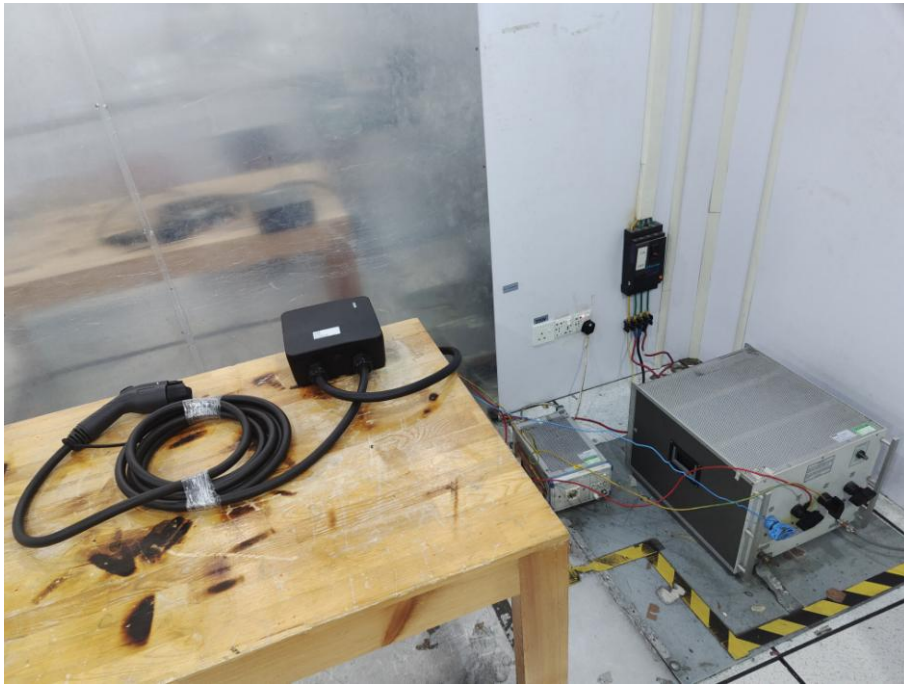

Model No.: JNT-EVL001/48AC/01C/BK/RF/WF

CE TEST SETUP

RE TEST SETUP

Model No.: JNT-EVL001/48AC/01C/BK/RF/WF

RE TEST SETUP