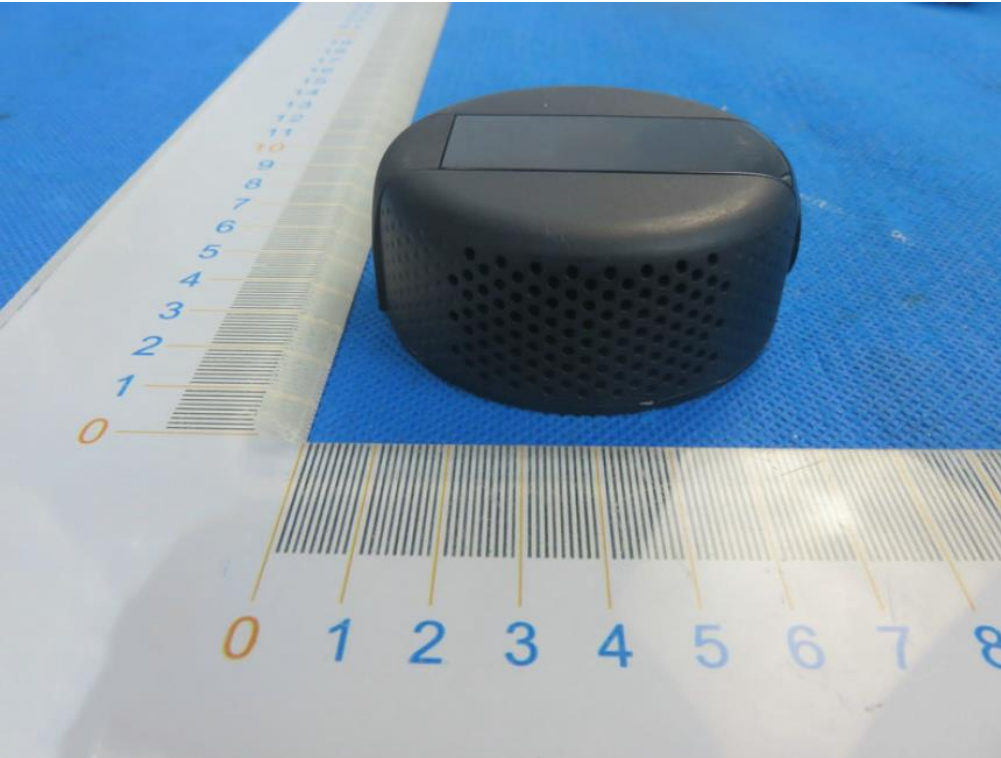

# External Photos

**Test Model: SM-VD001**

**WHOLE VIEW OF EUT**

**TOP VIEW OF EUT**

BOTTOM VIEW OF EUT

FRONT VIEW OF EUT

BACK VIEW OF EUT

LEFT VIEW OF EUT

RIGHT VIEW OF EUT