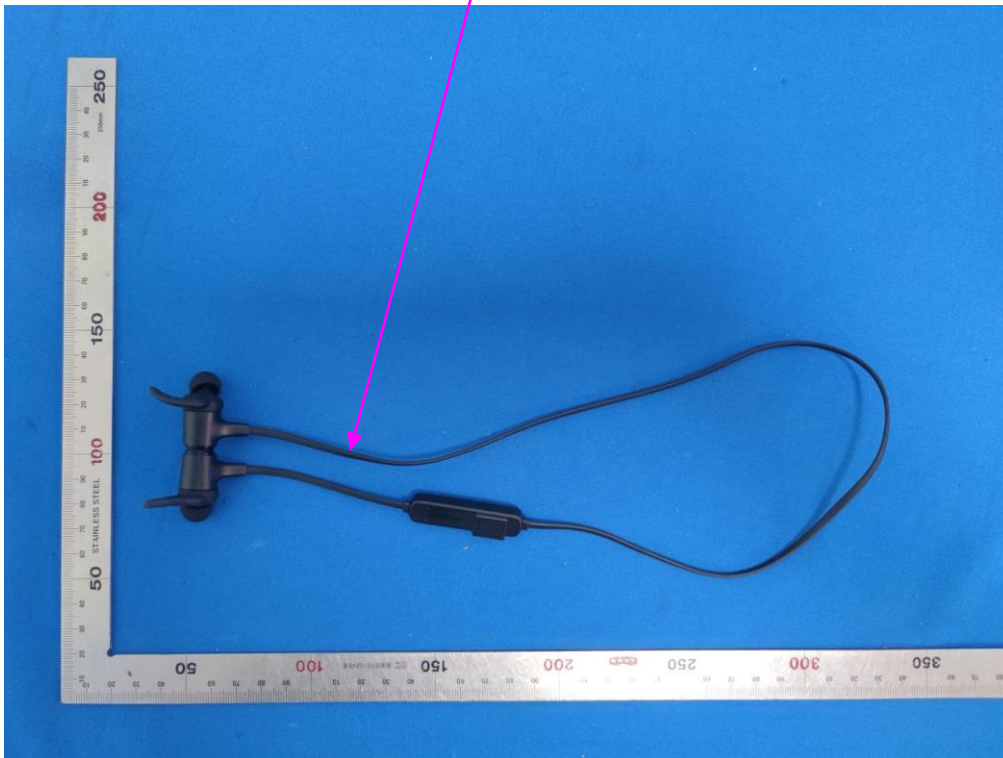

# Label Location

70x15mm

产品标签位于颈挂线中间位置

The product label is located in the middle of the hanging cable

The MIC Logo height is 3mm\*3mm.