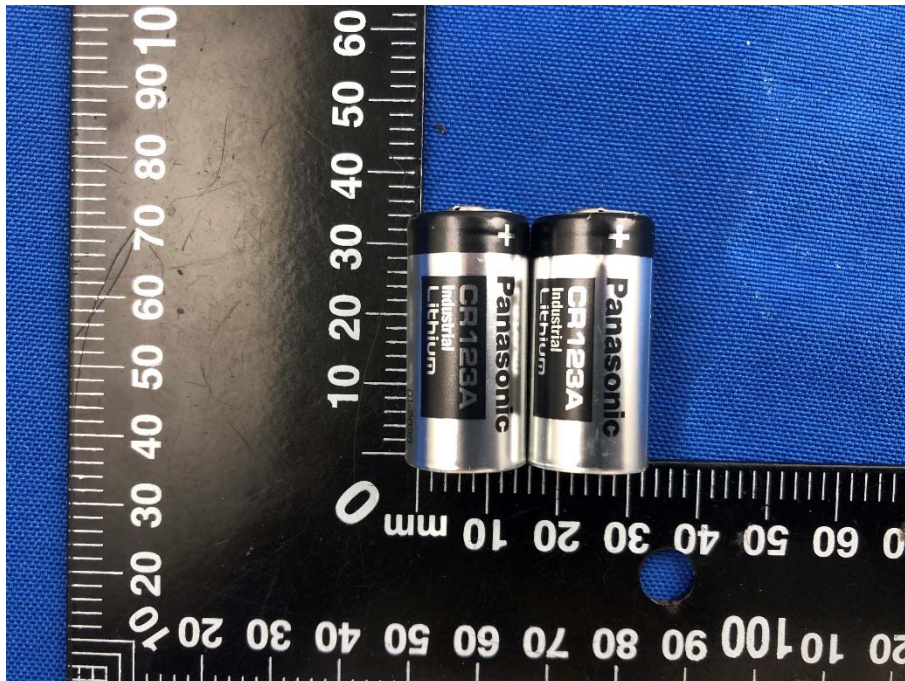

# EUT INTERNAL PHOTOS

EUT UNCOVER VIEW

EUT UNCOVER VIEW

EUT UNCOVER VIEW

EUT UNCOVER VIEW

FPC ANTENNA

MAIN BOARD TOP VIEW

MAIN BOARD REAR VIEW

Battery Photo (FRONT)

Battery Photo (REAR)