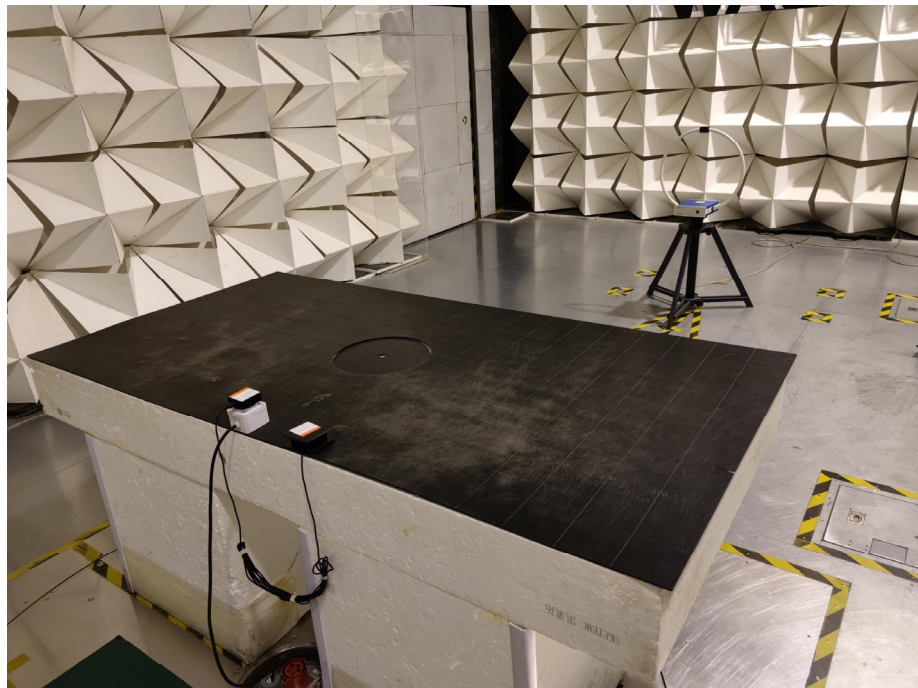

Appendix-AT1556-Photos

1. Test Setup photos Model AT1556 FCC ID: 2A2QE-1556

1.1 Photograph –Conducted Emission

Test Site 1#

1.2 Photograph – Radiated Emissions

For 9KHz-30MHz Test Site 2#

Appendix-AT1556-Photos