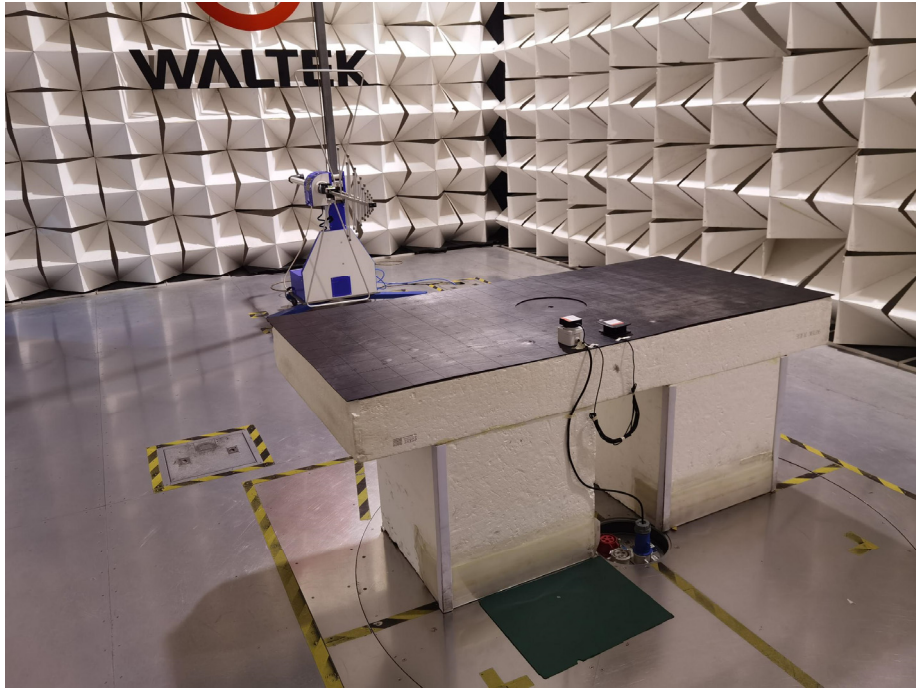

Appendix-AT1556-Photos

For 30MHz-1000MHz Test Site 2#