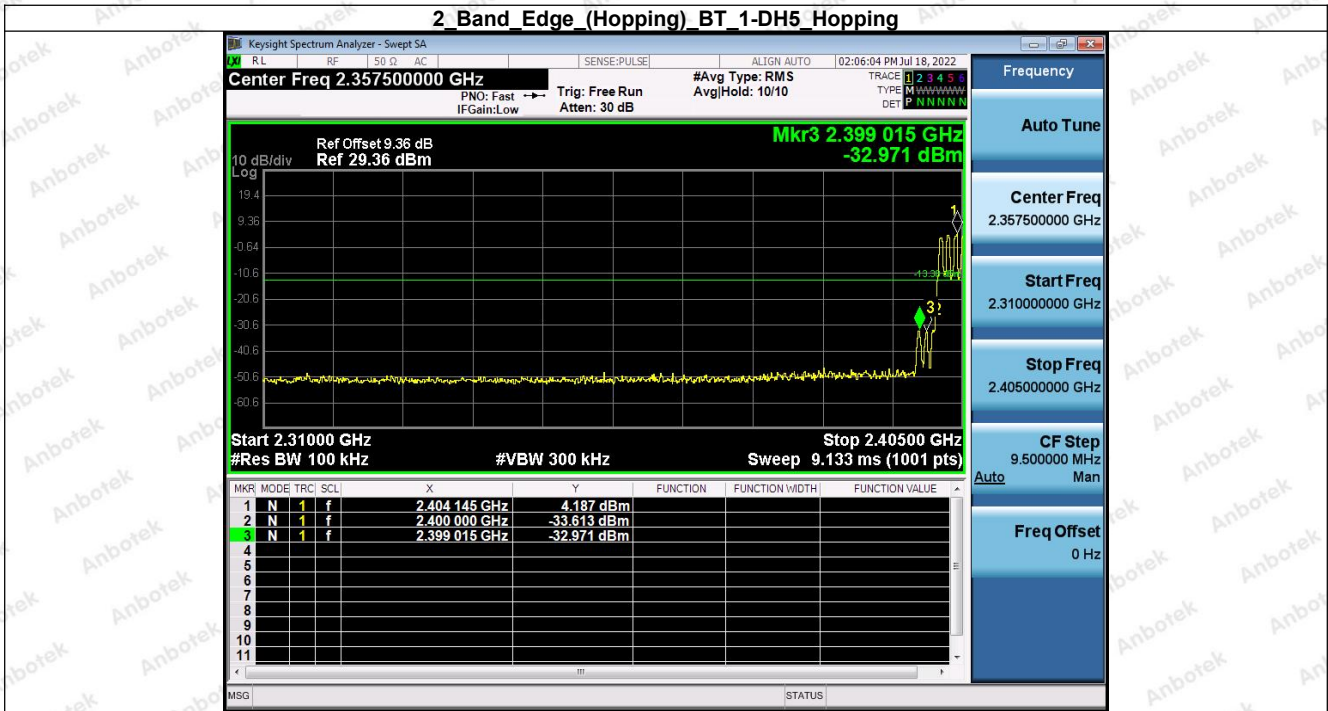

2 Band Edge (Hopping) BT 1-DH5 Hopping

Shenzhen Anbotek Compliance Laboratory Limited

Address: 1/F., Building D, Sogood Science and Technology Park, Sanwei Community, Hangcheng Street, Bao'an District, Shenzhen, Guangdong, China.
Tel: (86) 755-26066440 Fax: (86) 755-26014772 Email: service@anbotek.com

Hotline
400-003-0500
www.anbotek.com