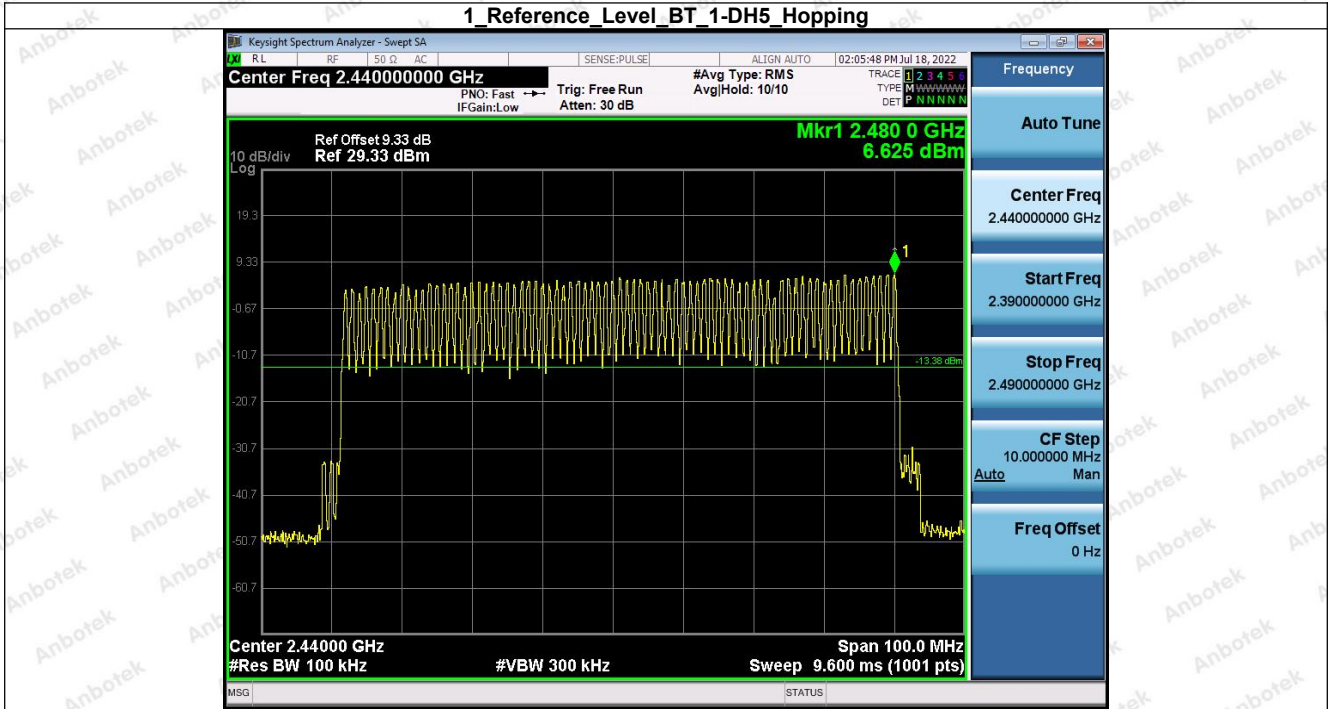

1 Reference Level BT 1-DH5 Hopping