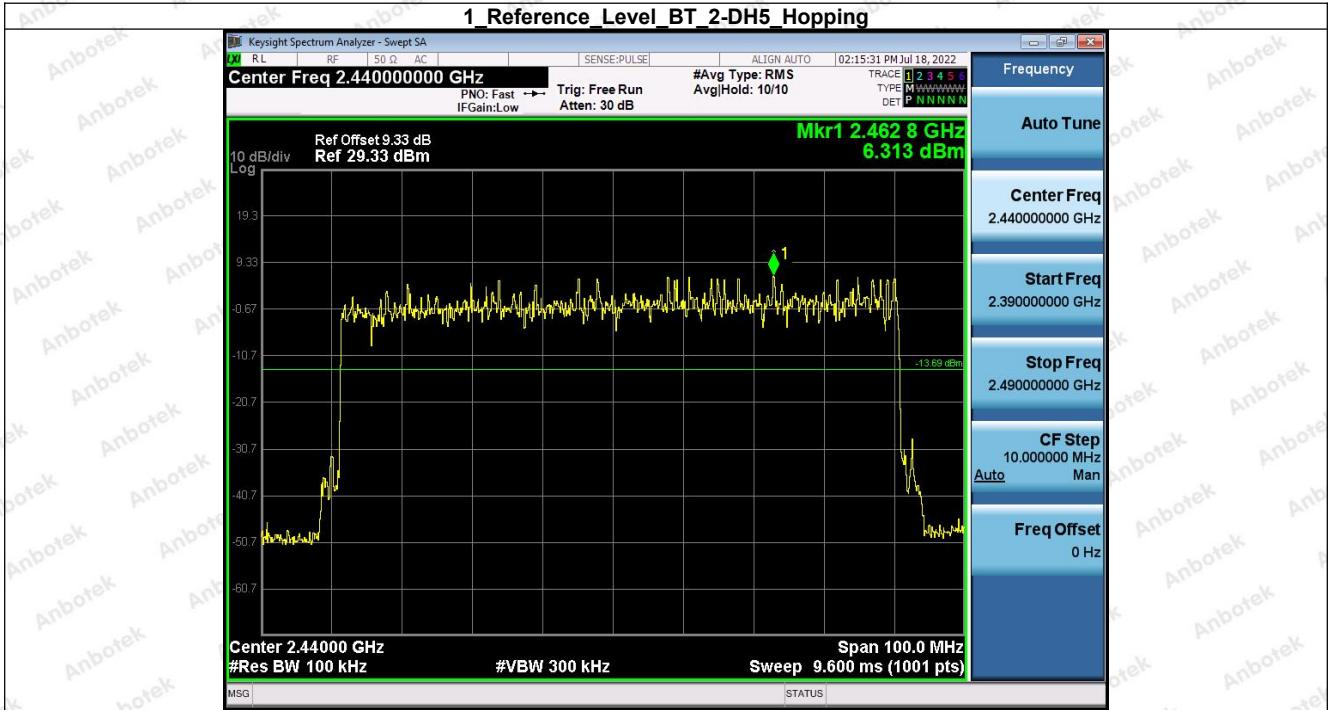

Shenzhen Anbotek Compliance Laboratory Limited

Address: 1/F., Building D, Sogood Science and Technology Park, Sanwei Community, Hangcheng Street, Bao'an District, Shenzhen, Guangdong, China.
Tel: (86) 755-26066440 Fax: (86) 755-26014772 Email: service@anbotek.com

Hotline 400-003-0500
www.anbotek.com