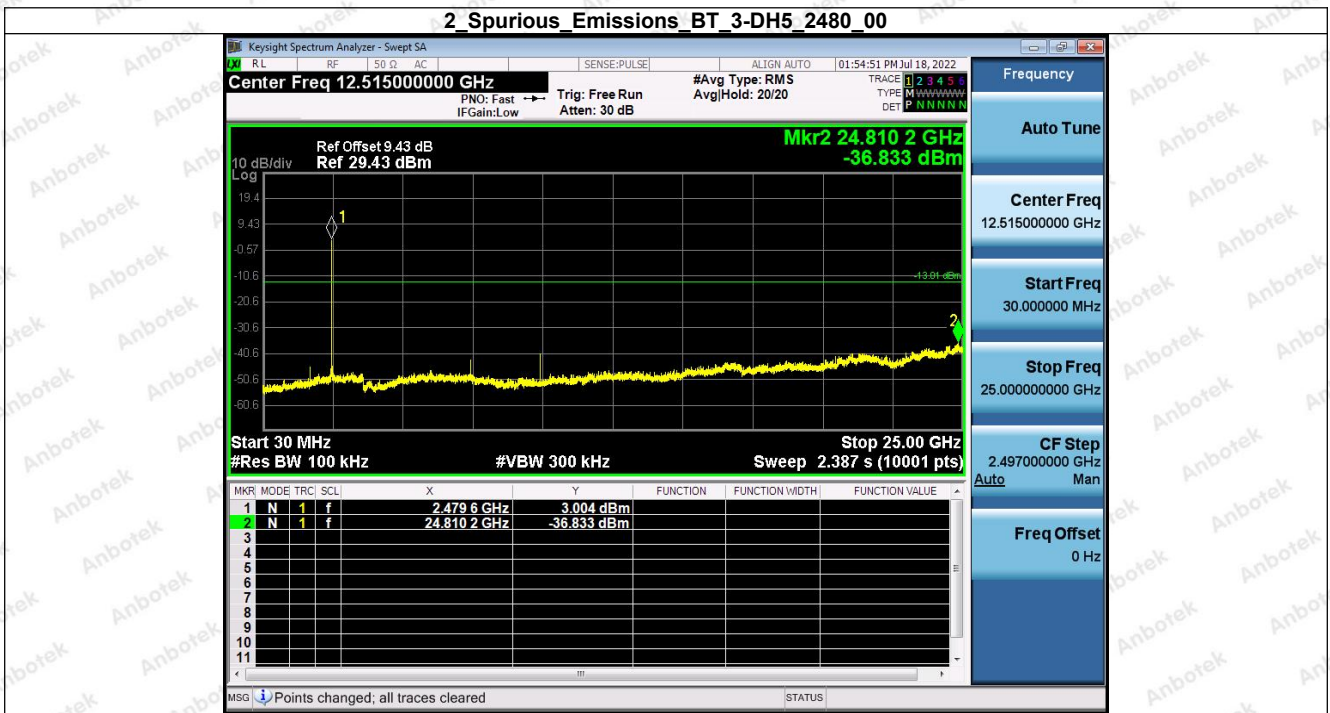

Shenzhen Anbotek Compliance Laboratory Limited

Address: 1/F., Building D, Sogood Science and Technology Park, Sanwei Community, Hangcheng Street, Bao'an District, Shenzhen, Guangdong, China.
Tel: (86) 755-26066440 Fax: (86) 755-26014772 Email: service@anbotek.com

Hotline
400-003-0500
www.anbotek.com