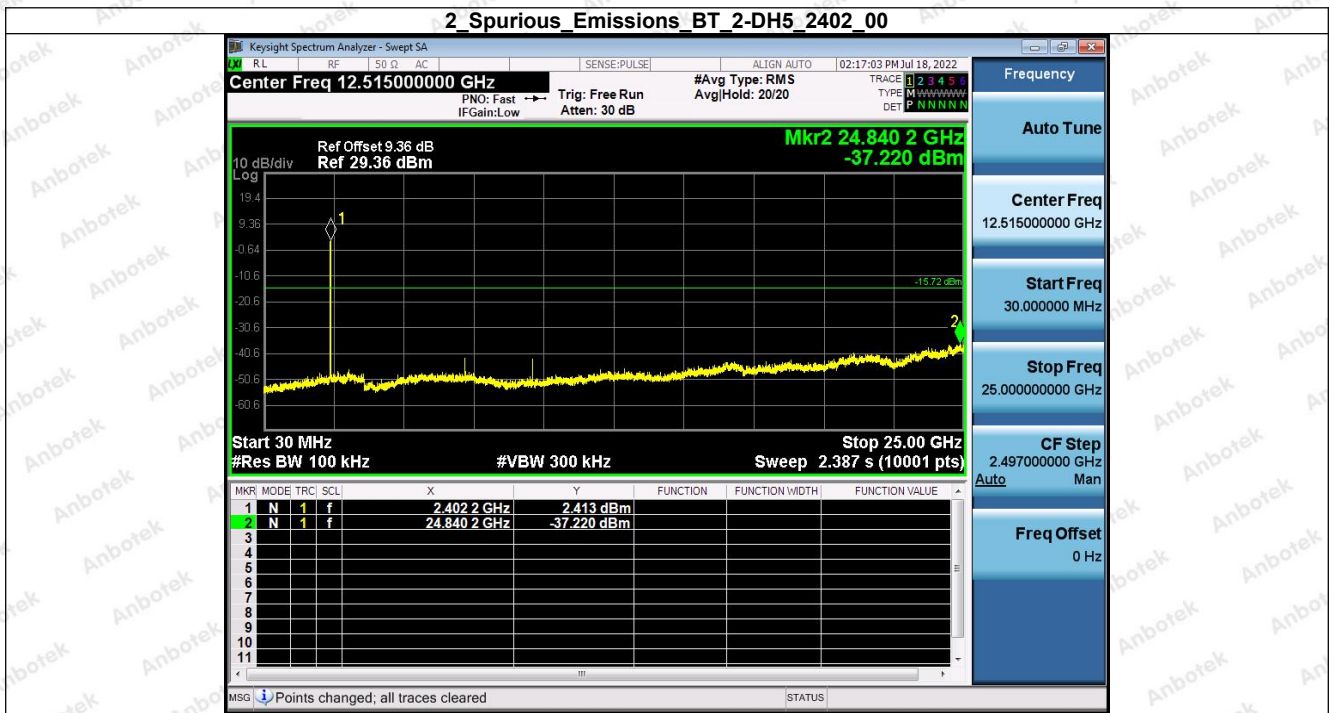

Shenzhen Anbotek Compliance Laboratory Limited

Address: 1/F., Building D, Sogood Science and Technology Park, Sanwei Community, Hangcheng Street, Bao'an District, Shenzhen, Guangdong, China.
Tel: (86) 755-26066440 Fax: (86) 755-26014772 Email: service@anbotek.com

Hotline
400-003-0500
www.anbotek.com