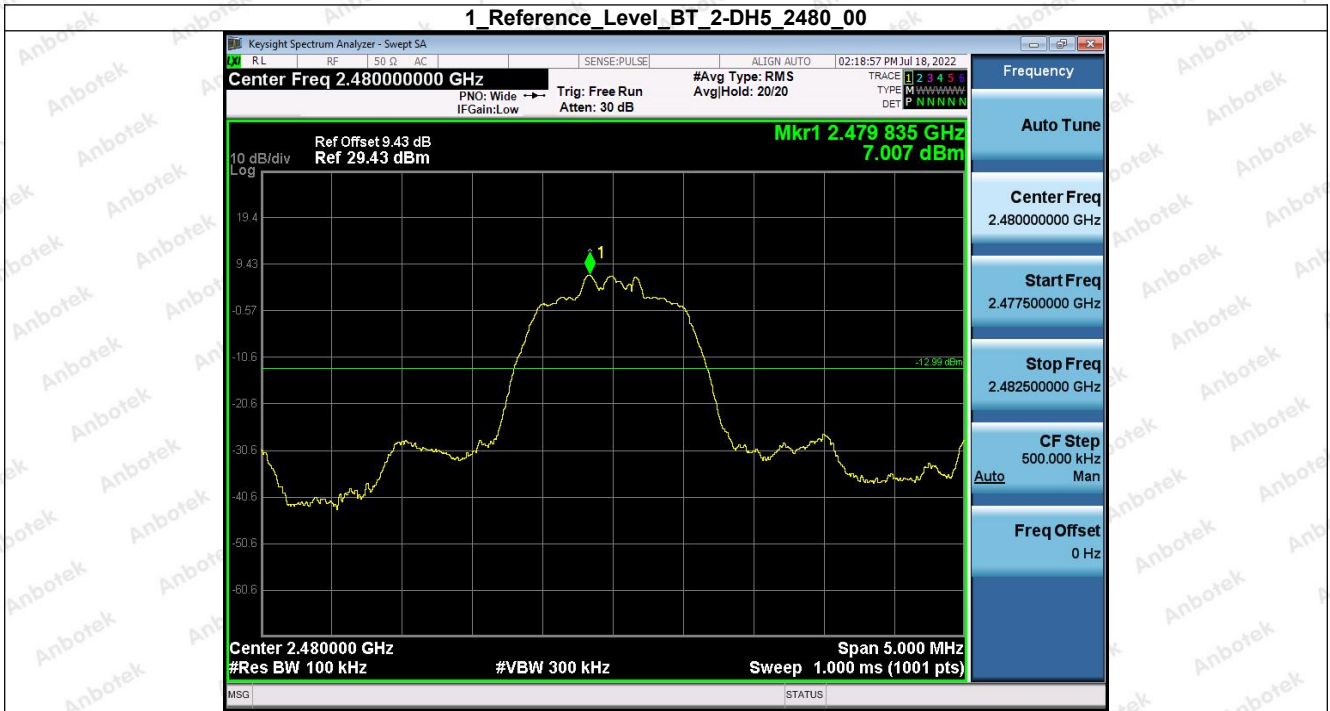

Shenzhen Anbotek Compliance Laboratory Limited

Address: 1/F., Building D, Sogood Science and Technology Park, Sanwei Community, Hangcheng Street, Bao'an District, Shenzhen, Guangdong, China.
Tel: (86) 755-26066440 Fax: (86) 755-26014772 Email: service@anbotek.com

Hotline

400-003-0500
www.anbotek.com