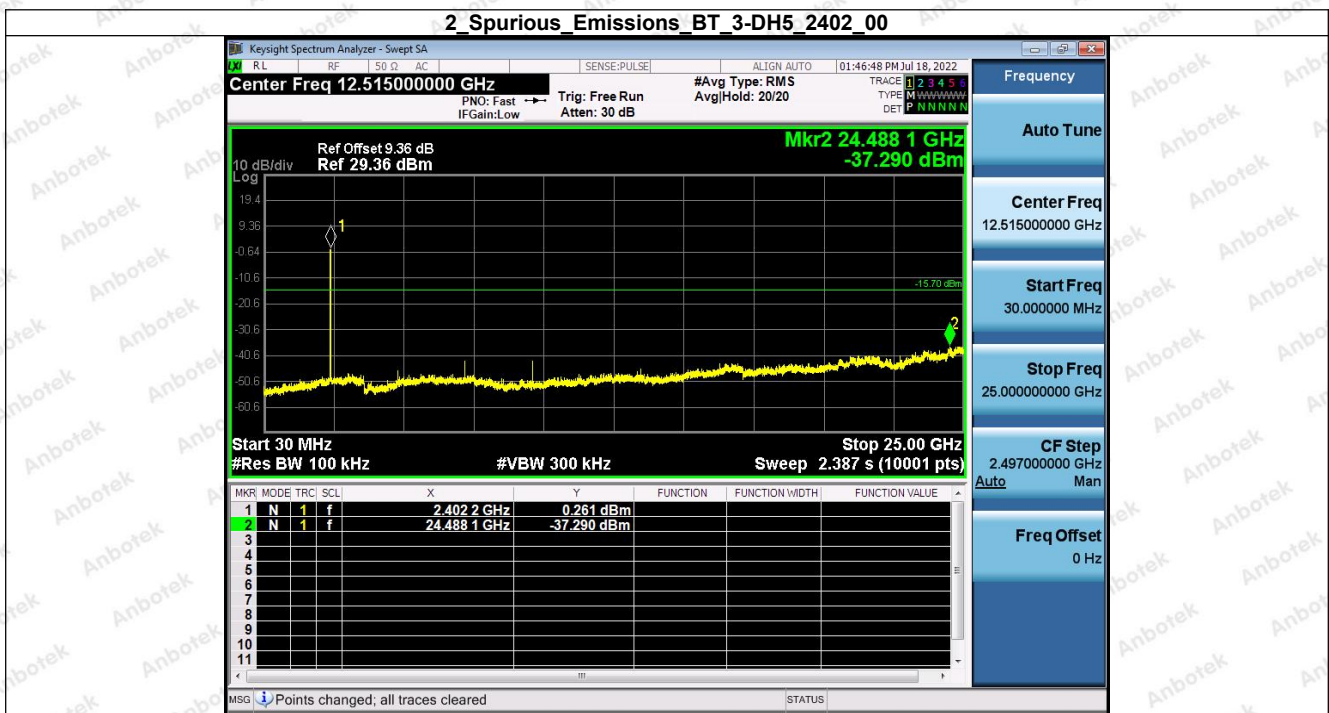

Shenzhen Anbotek Compliance Laboratory Limited

Address: 1/F., Building D, Sogood Science and Technology Park, Sanwei Community, Hangcheng Street, Bao'an District, Shenzhen, Guangdong, China.
Tel: (86) 755-26066440 Fax: (86) 755-26014772 Email: service@anbotek.com

Hotline
400-003-0500
www.anbotek.com