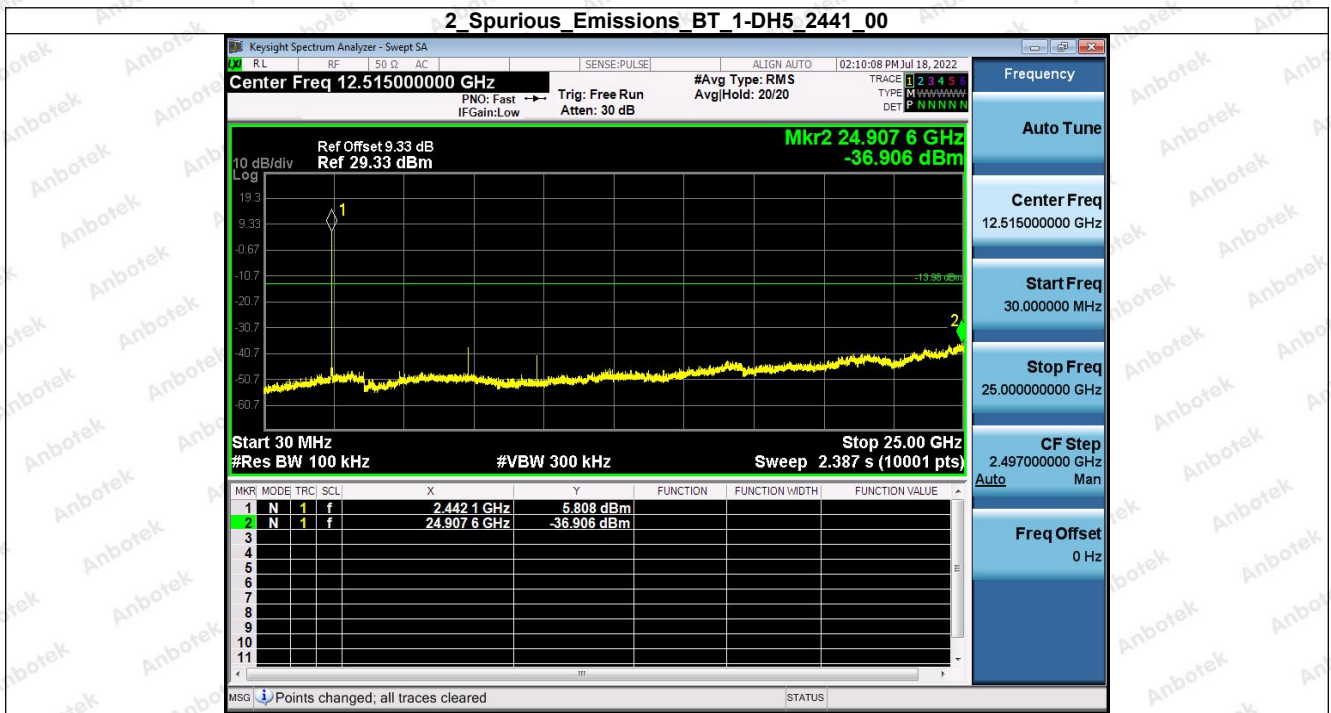

Shenzhen Anbotek Compliance Laboratory Limited

Address: 1/F., Building D, Sogood Science and Technology Park, Sanwei Community, Hangcheng Street, Bao'an District, Shenzhen, Guangdong, China.
Tel: (86) 755-26066440 Fax: (86) 755-26014772 Email: service@anbotek.com

Hotline
400-003-0500
www.anbotek.com