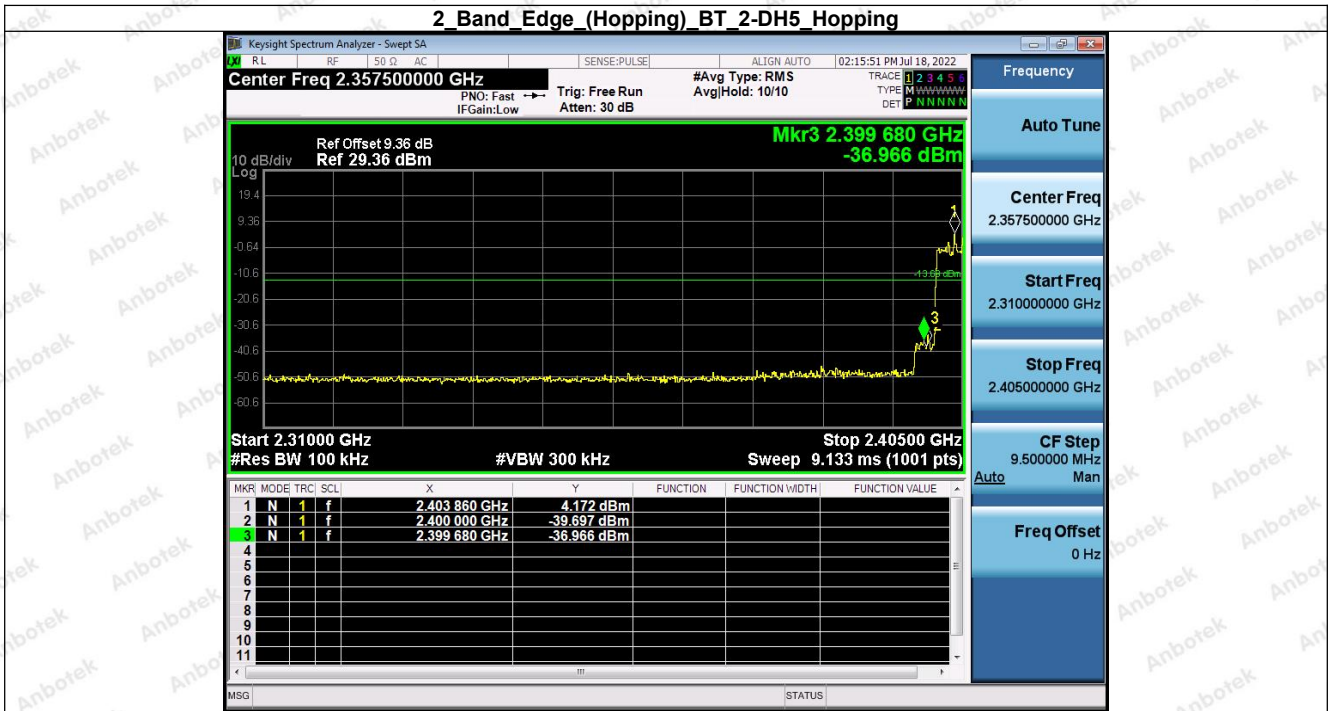

Shenzhen Anbotek Compliance Laboratory Limited

Address: 1/F., Building D, Sogood Science and Technology Park, Sanwei Community, Hangcheng Street, Bao'an District, Shenzhen, Guangdong, China.
Tel: (86) 755-26066440 Fax: (86) 755-26014772 Email: service@anbotek.com

Hotline 400-003-0500
www.anbotek.com