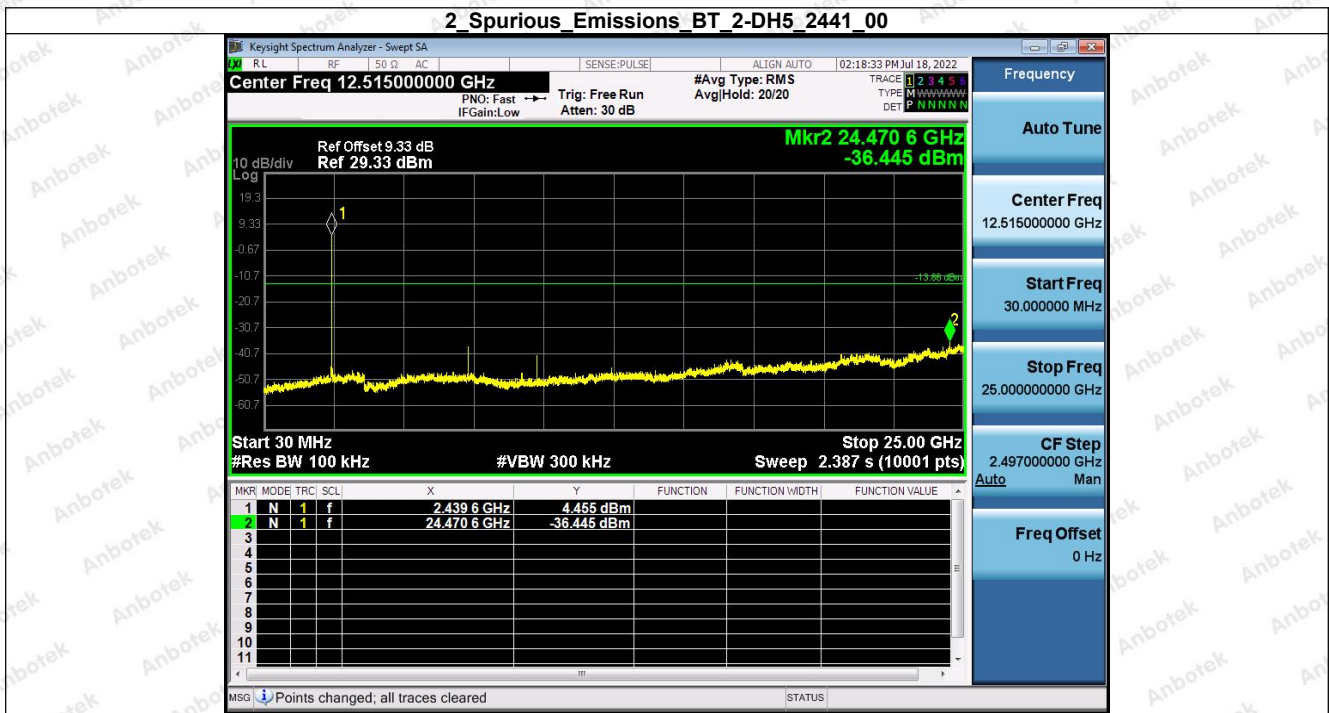

Shenzhen Anbotek Compliance Laboratory Limited

Address: 1/F., Building D, Sogood Science and Technology Park, Sanwei Community, Hangcheng Street, Bao'an District, Shenzhen, Guangdong, China.
Tel: (86) 755-26066440 Fax: (86) 755-26014772 Email: service@anbotek.com

Hotline
400-003-0500
www.anbotek.com