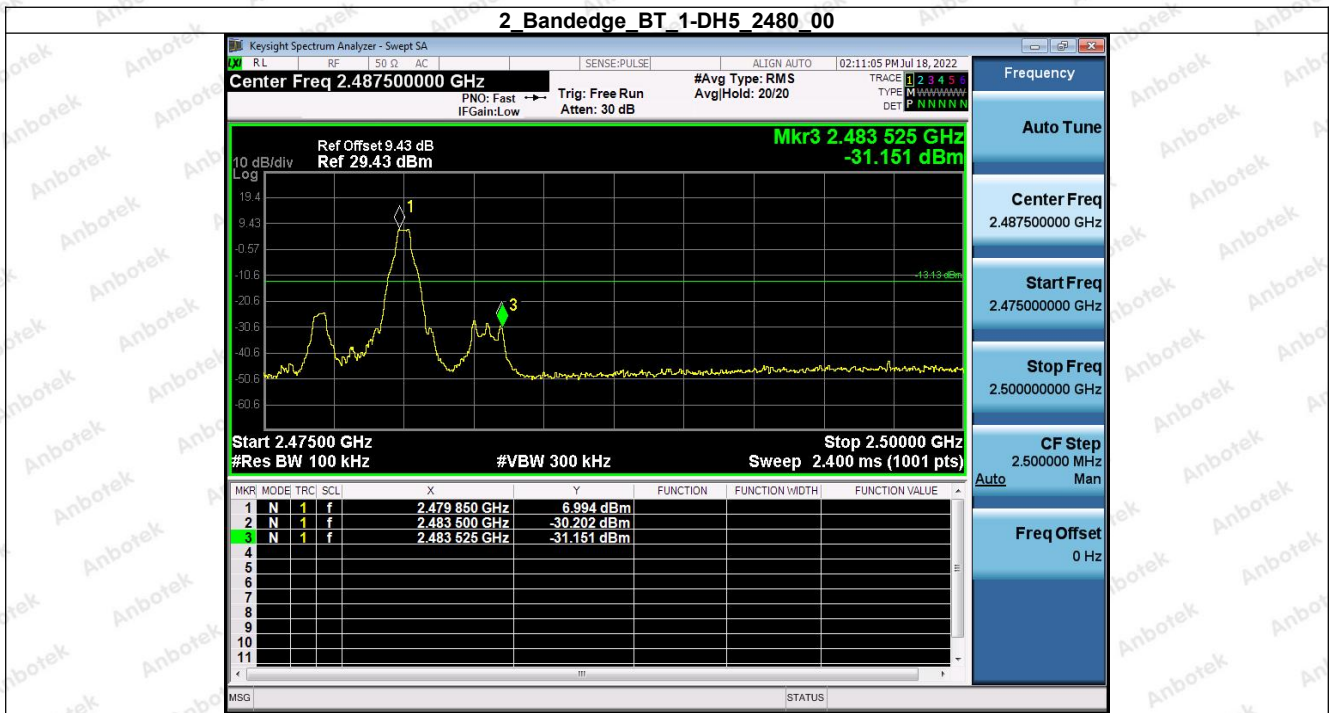

Shenzhen Anbotek Compliance Laboratory Limited

Address: 1/F., Building D, Sogood Science and Technology Park, Sanwei Community, Hangcheng Street, Bao'an District, Shenzhen, Guangdong, China.
Tel: (86) 755-26066440 Fax: (86) 755-26014772 Email: service@anbotek.com

Hotline
400-003-0500
www.anbotek.com