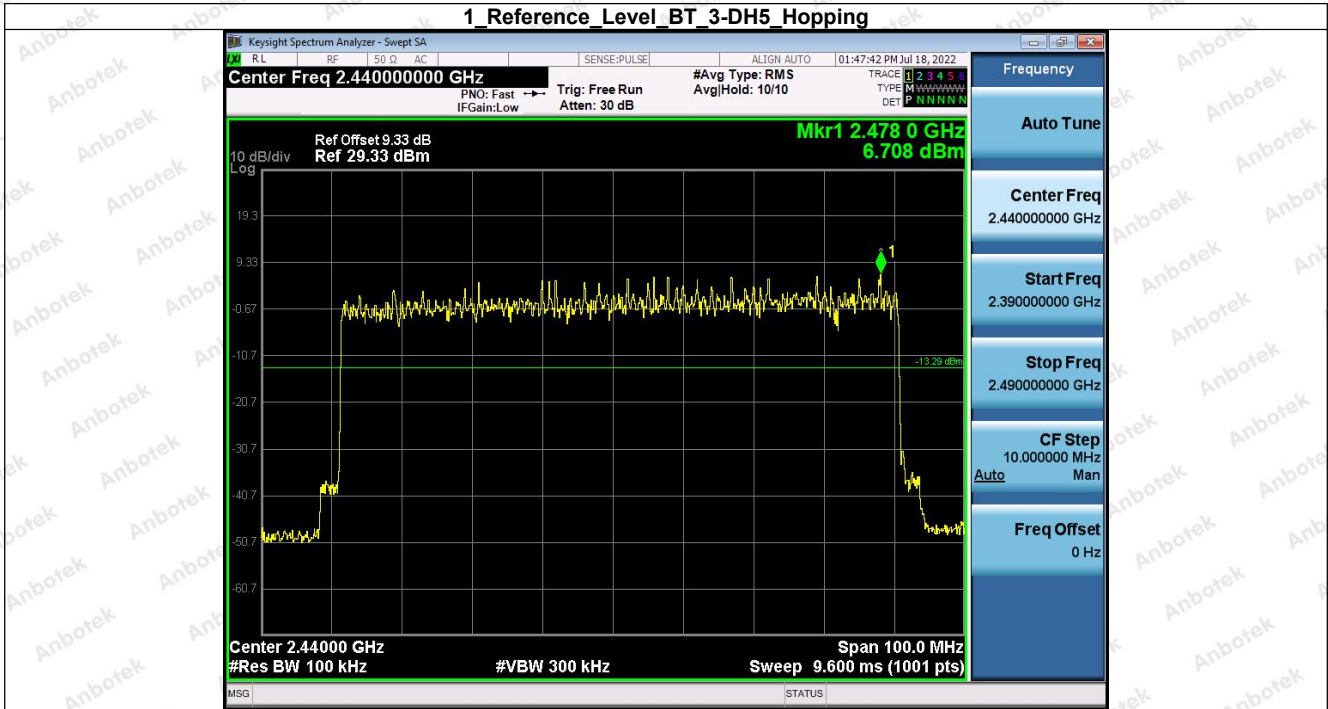

Shenzhen Anbotek Compliance Laboratory Limited

Address: 1/F., Building D, Sogood Science and Technology Park, Sanwei Community, Hangcheng Street, Bao'an District, Shenzhen, Guangdong, China.
Tel: (86) 755-26066440 Fax: (86) 755-26014772 Email: service@anbotek.com

Hotline
400-003-0500
www.anbotek.com