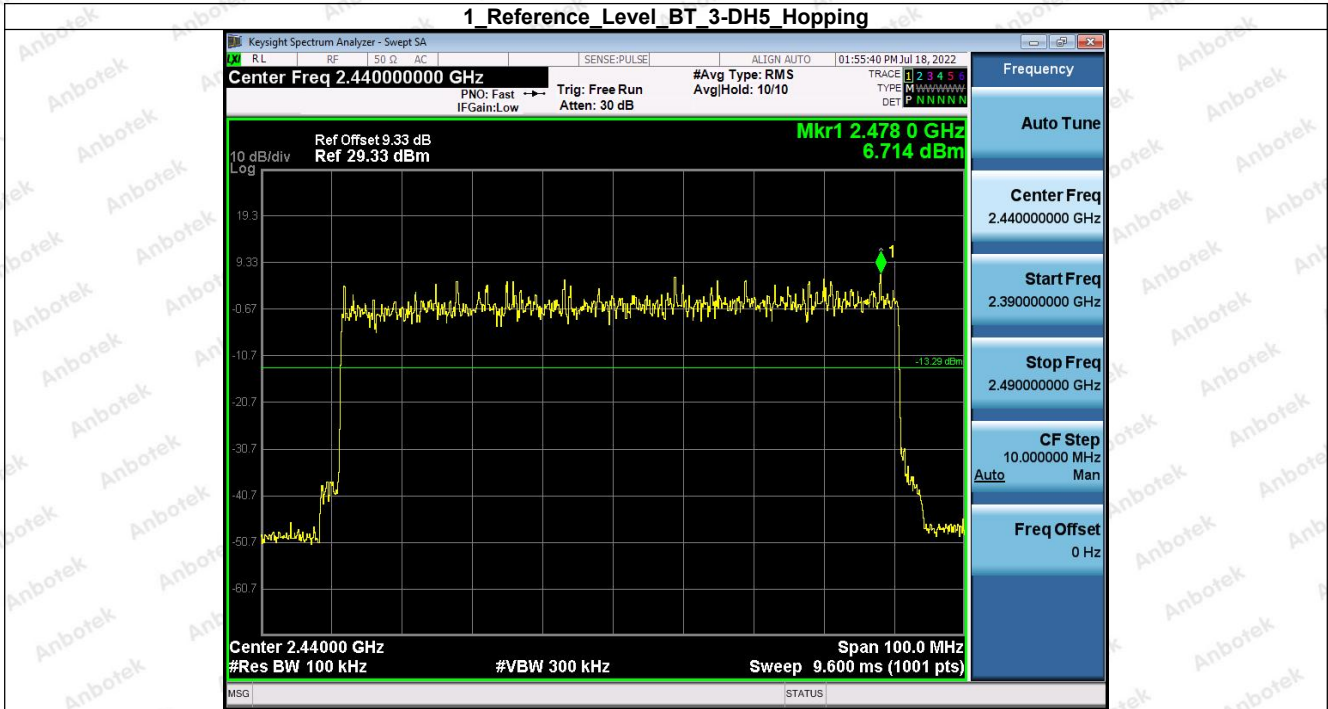

1 Reference_Level_BT_3-DH5 Hopping