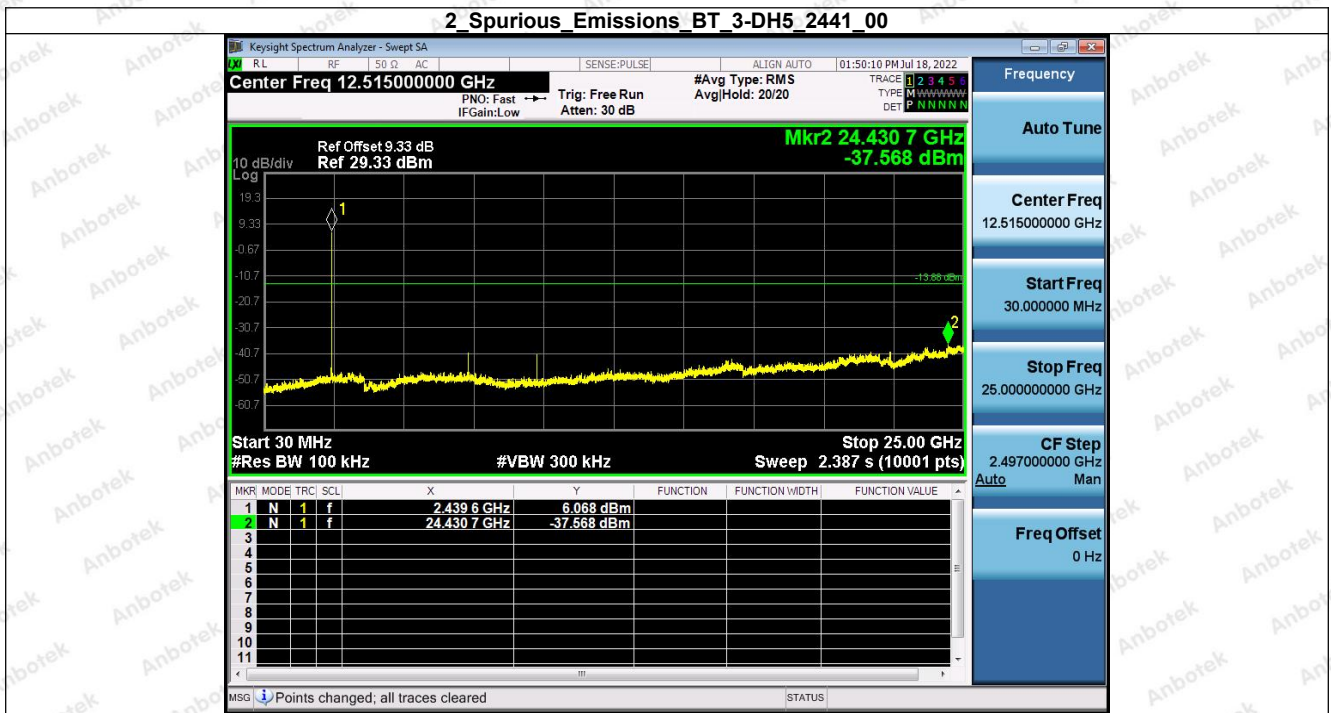

Shenzhen Anbotek Compliance Laboratory Limited

Address: 1/F., Building D, Sogood Science and Technology Park, Sanwei Community, Hangcheng Street, Bao'an District, Shenzhen, Guangdong, China.
Tel: (86) 755-26066440 Fax: (86) 755-26014772 Email: service@anbotek.com

Hotline
400-003-0500
www.anbotek.com