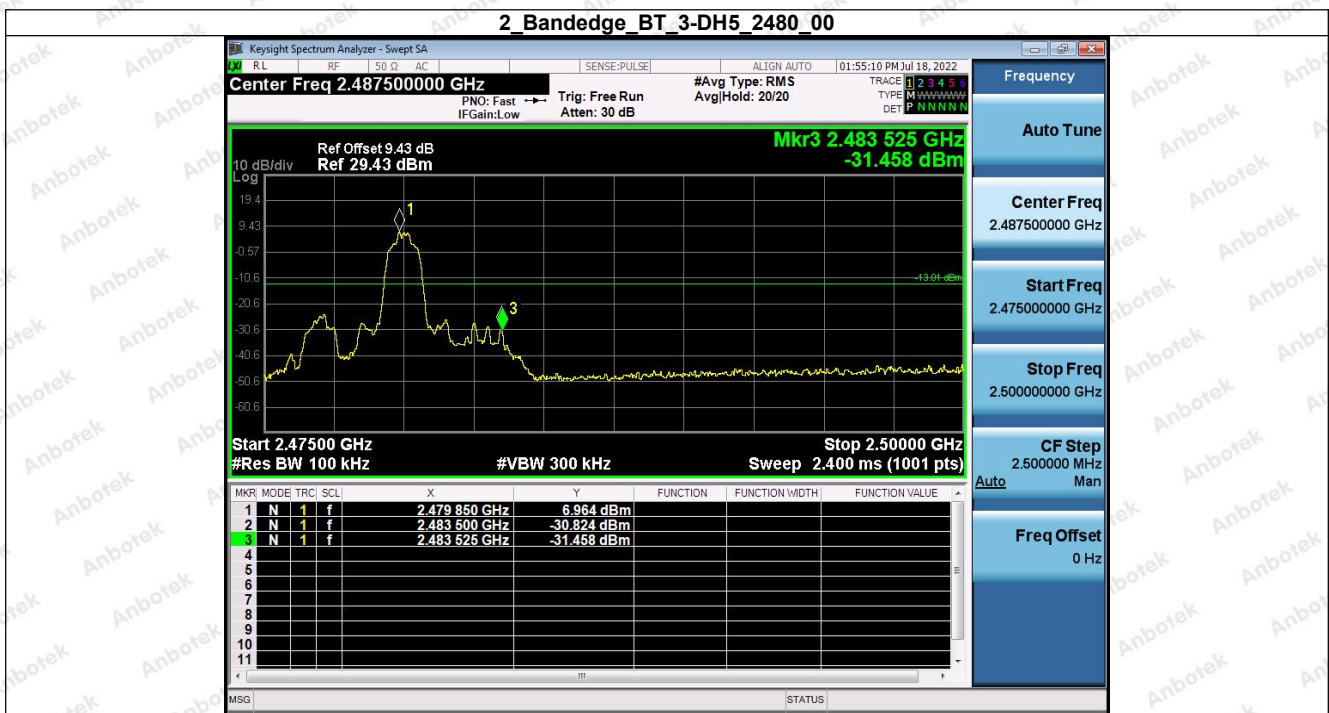

Shenzhen Anbotek Compliance Laboratory Limited

Address: 1/F., Building D, Sogood Science and Technology Park, Sanwei Community, Hangcheng Street, Bao'an District, Shenzhen, Guangdong, China.
Tel: (86) 755-26066440 Fax: (86) 755-26014772 Email: service@anbotek.com

Hotline
400-003-0500
www.anbotek.com