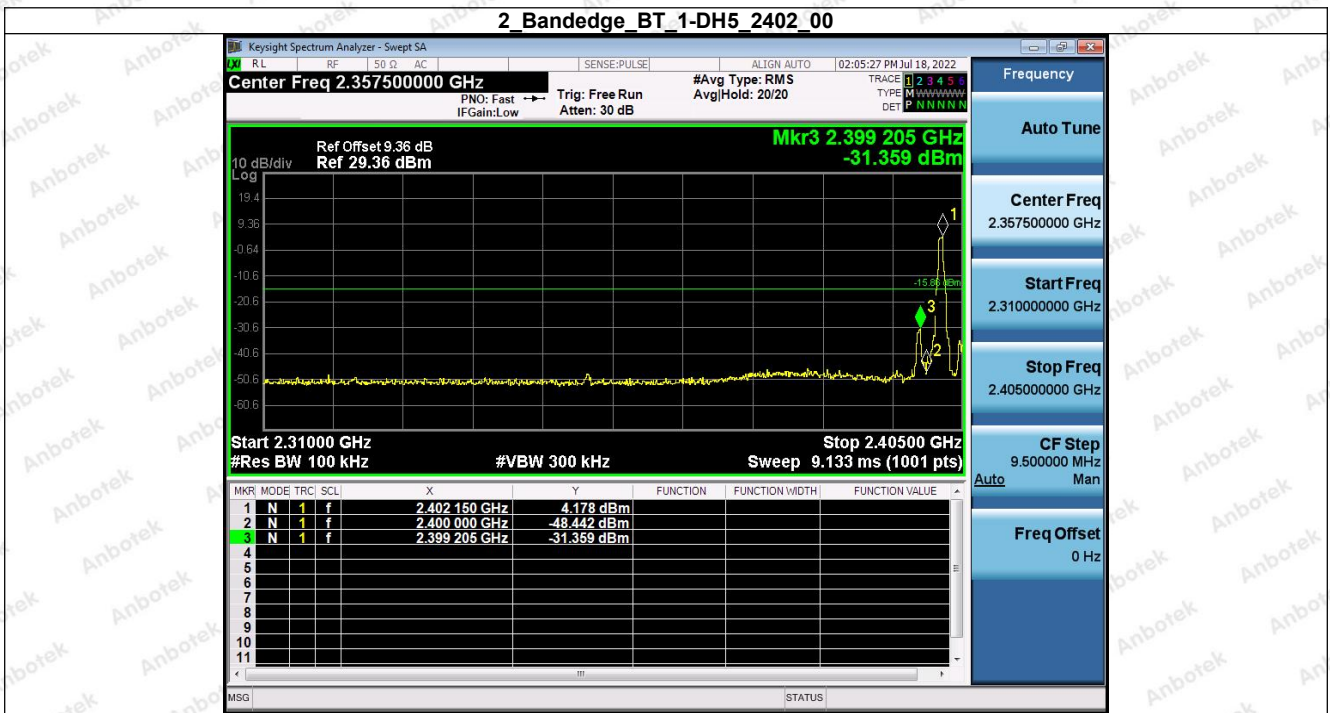

4. Bandedge

Condition	Antenna	Modulation	TX Mode	Bandedge MAX.Value	Limit	Result
NVNT	ANT1	1-DH5	1-DH5	-31.36	-15.86	Pass
NVNT	ANT1	1-DH5	Hopping_LCH	-32.97	-13.38	Pass
NVNT	ANT1	1-DH5	1-DH5	-31.15	-13.13	Pass
NVNT	ANT1	1-DH5	Hopping_HCH	-31.89	-13.19	Pass
NVNT	ANT1	2-DH5	2-DH5	-31.67	-15.72	Pass
NVNT	ANT1	2-DH5	Hopping_LCH	-36.97	-13.69	Pass
NVNT	ANT1	2-DH5	2-DH5	-32.17	-12.99	Pass
NVNT	ANT1	2-DH5	Hopping_HCH	-39.16	-13.09	Pass
NVNT	ANT1	3-DH5	3-DH5	-31.56	-15.70	Pass
NVNT	ANT1	3-DH5	Hopping_LCH	-33.92	-13.29	Pass
NVNT	ANT1	3-DH5	3-DH5	-31.46	-13.01	Pass
NVNT	ANT1	3-DH5	Hopping_HCH	-40.74	-13.29	Pass