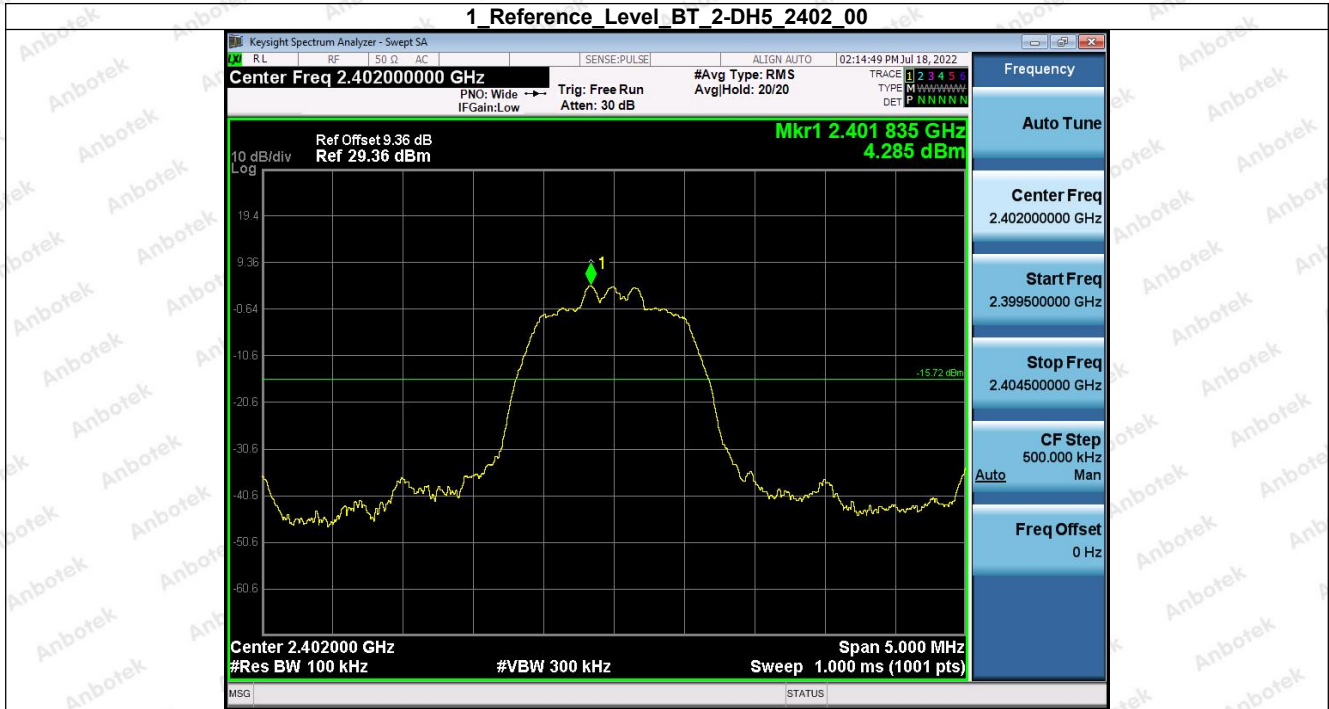

Shenzhen Anbotek Compliance Laboratory Limited

Address: 1/F., Building D, Sogood Science and Technology Park, Sanwei Community, Hangcheng Street, Bao'an District, Shenzhen, Guangdong, China.
Tel: (86) 755-26066440 Fax: (86) 755-26014772 Email: service@anbotek.com

Hotline
400-003-0500
www.anbotek.com