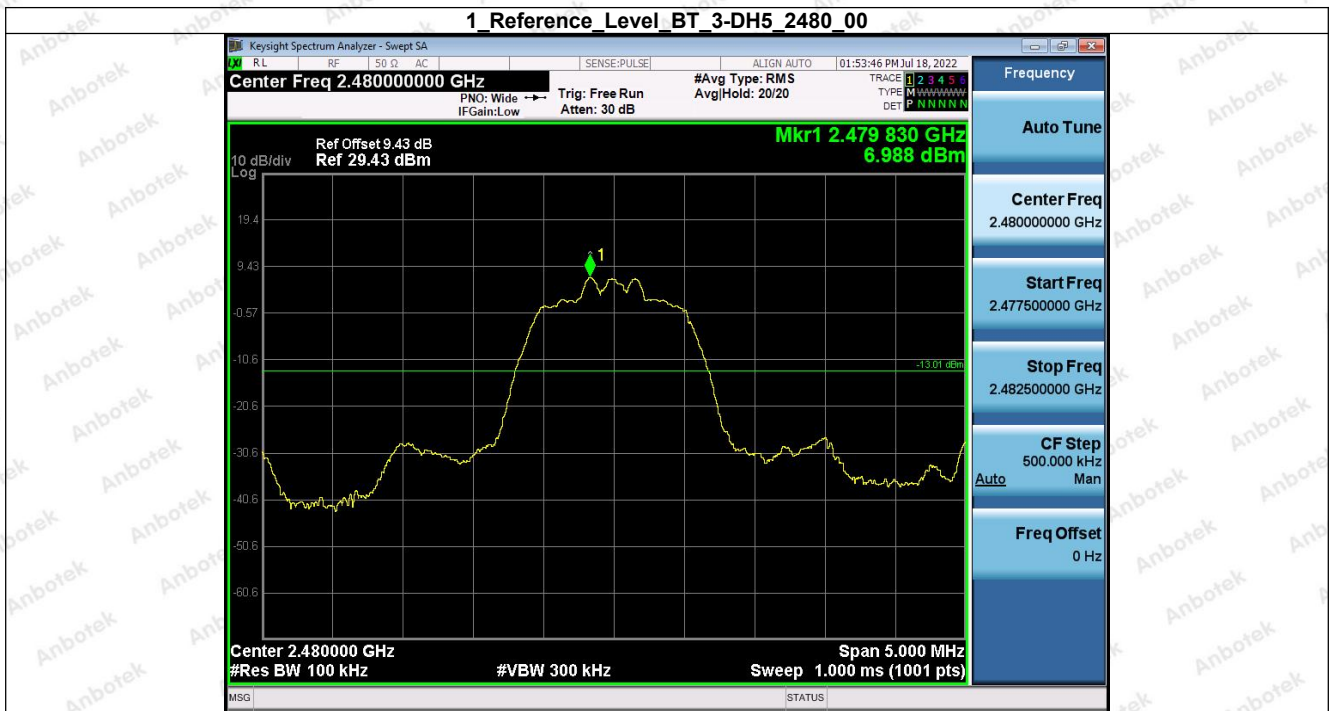

Shenzhen Anbotek Compliance Laboratory Limited

Address: 1/F., Building D, Sogood Science and Technology Park, Sanwei Community, Hangcheng Street, Bao'an District, Shenzhen, Guangdong, China.
Tel: (86) 755-26066440 Fax: (86) 755-26014772 Email: service@anbotek.com

Hotline
400-003-0500
www.anbotek.com