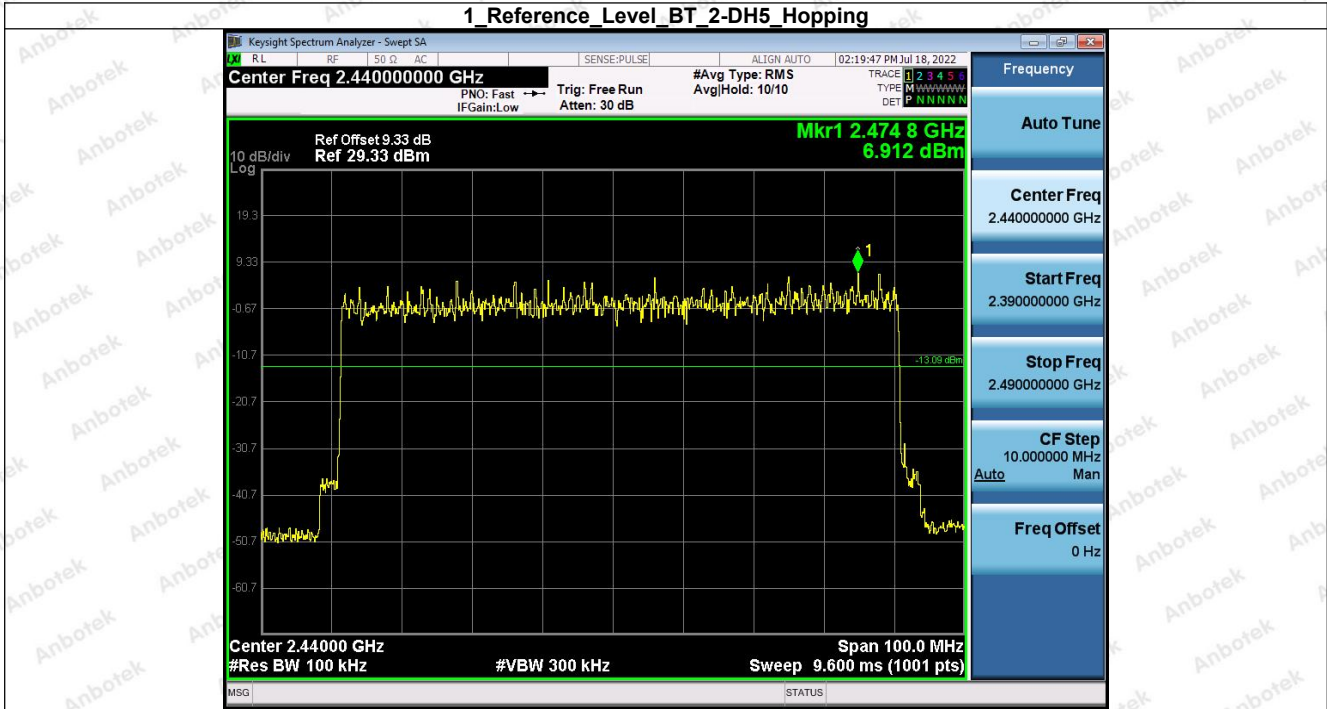

Hotline

400-003-0500
www.anbotek.com

1 Reference Level BT 2-DH5 Hopping

2 Band Edge (Hopping) BT 2-DH5 Hopping

Shenzhen Anbotek Compliance Laboratory Limited

Address: 1/F., Building D, Sogood Science and Technology Park, Sanwei Community, Hangcheng Street, Bao'an District, Shenzhen, Guangdong, China.
Tel: (86) 755-26066440 Fax: (86) 755-26014772 Email: service@anbotek.com