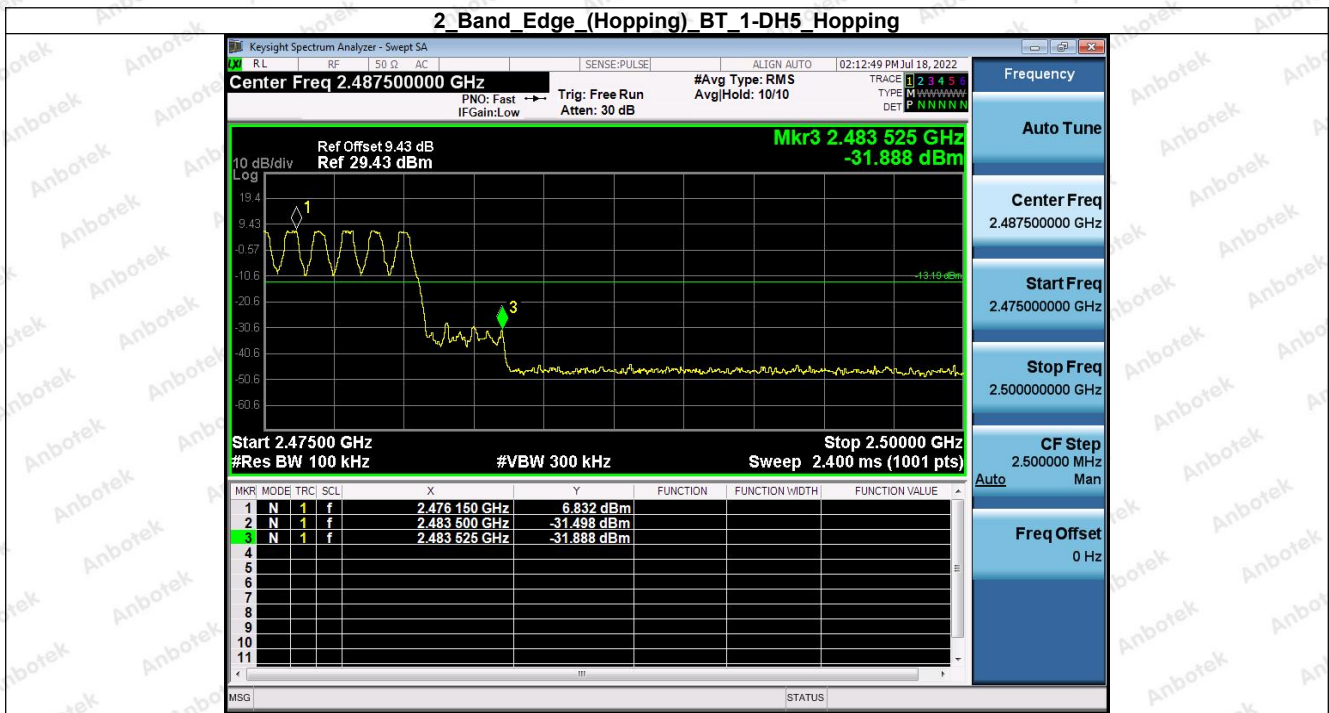

Shenzhen Anbotek Compliance Laboratory Limited

Address: 1/F., Building D, Sogood Science and Technology Park, Sanwei Community, Hangcheng Street, Bao'an District, Shenzhen, Guangdong, China.
Tel: (86) 755-26066440 Fax: (86) 755-26014772 Email: service@anbotek.com

Hotline 400-003-0500
www.anbotek.com