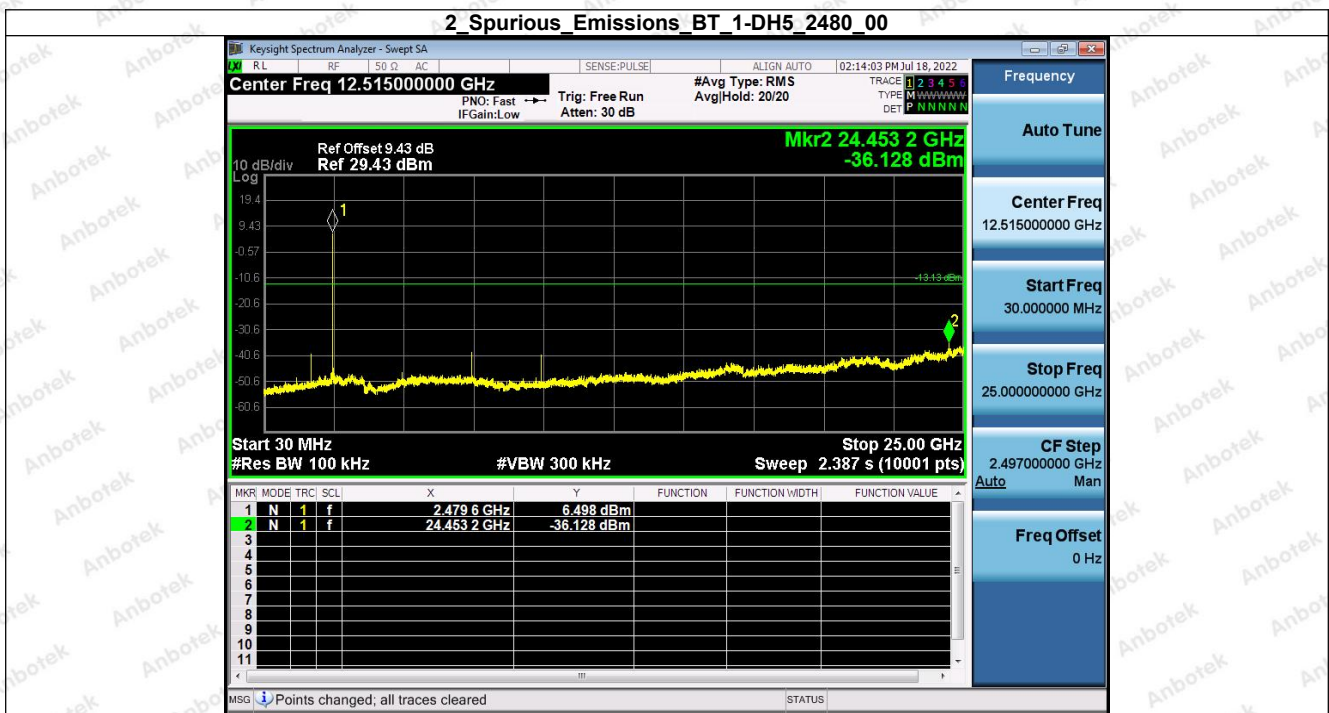

Shenzhen Anbotek Compliance Laboratory Limited

Address: 1/F., Building D, Sogood Science and Technology Park, Sanwei Community, Hangcheng Street, Bao'an District, Shenzhen, Guangdong, China.
Tel: (86) 755-26066440 Fax: (86) 755-26014772 Email: service@anbotek.com

Hotline 400-003-0500
www.anbotek.com