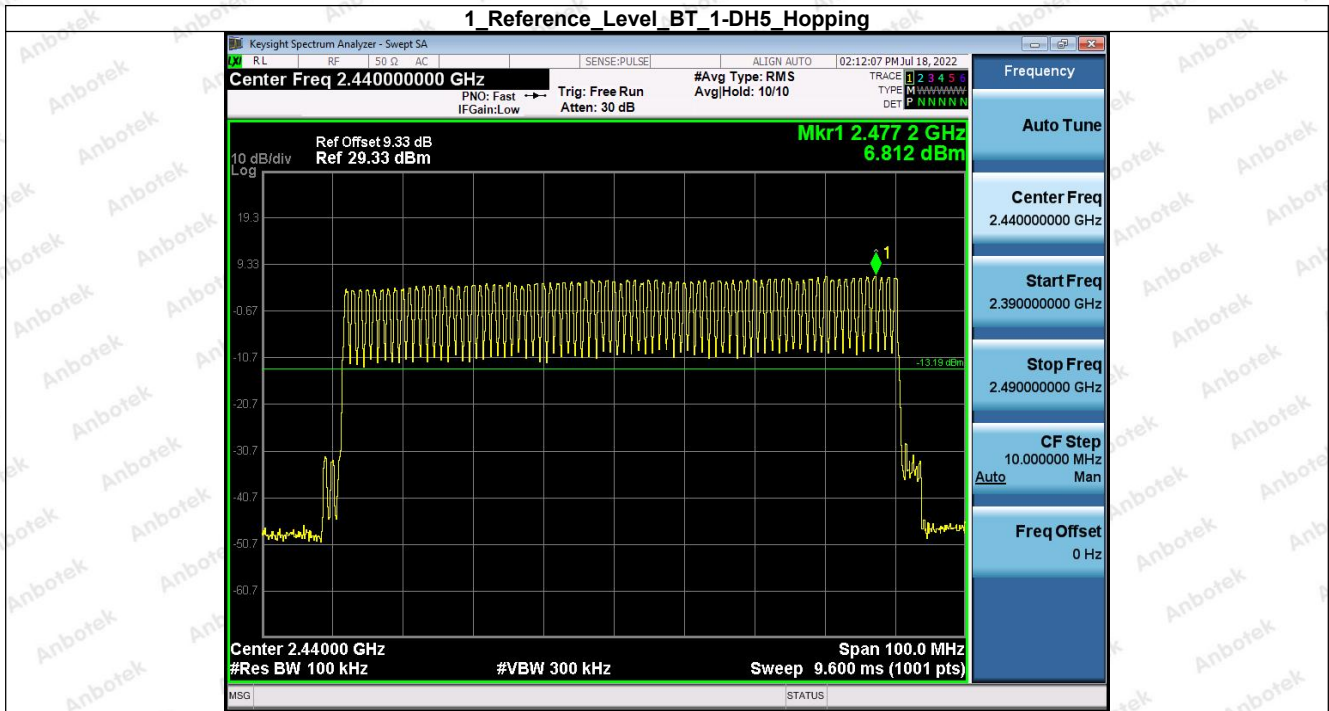

Shenzhen Anbotek Compliance Laboratory Limited

Address: 1/F., Building D, Sogood Science and Technology Park, Sanwei Community, Hangcheng Street, Bao'an District, Shenzhen, Guangdong, China.
Tel: (86) 755-26066440 Fax: (86) 755-26014772 Email: service@anbotek.com

Hotline 400-003-0500
www.anbotek.com