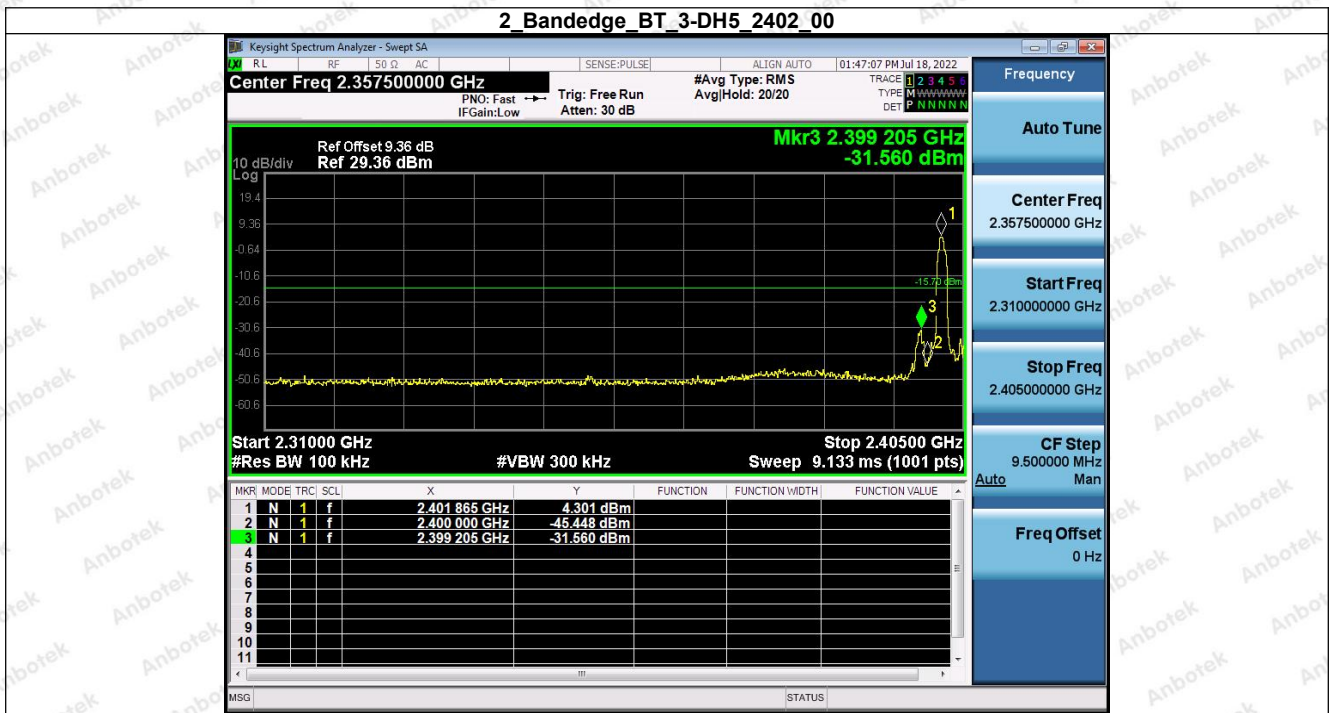

Shenzhen Anbotek Compliance Laboratory Limited

Address: 1/F., Building D, Sogood Science and Technology Park, Sanwei Community, Hangcheng Street, Bao'an District, Shenzhen, Guangdong, China.
Tel: (86) 755-26066440 Fax: (86) 755-26014772 Email: service@anbotek.com

Hotline
400-003-0500
www.anbotek.com