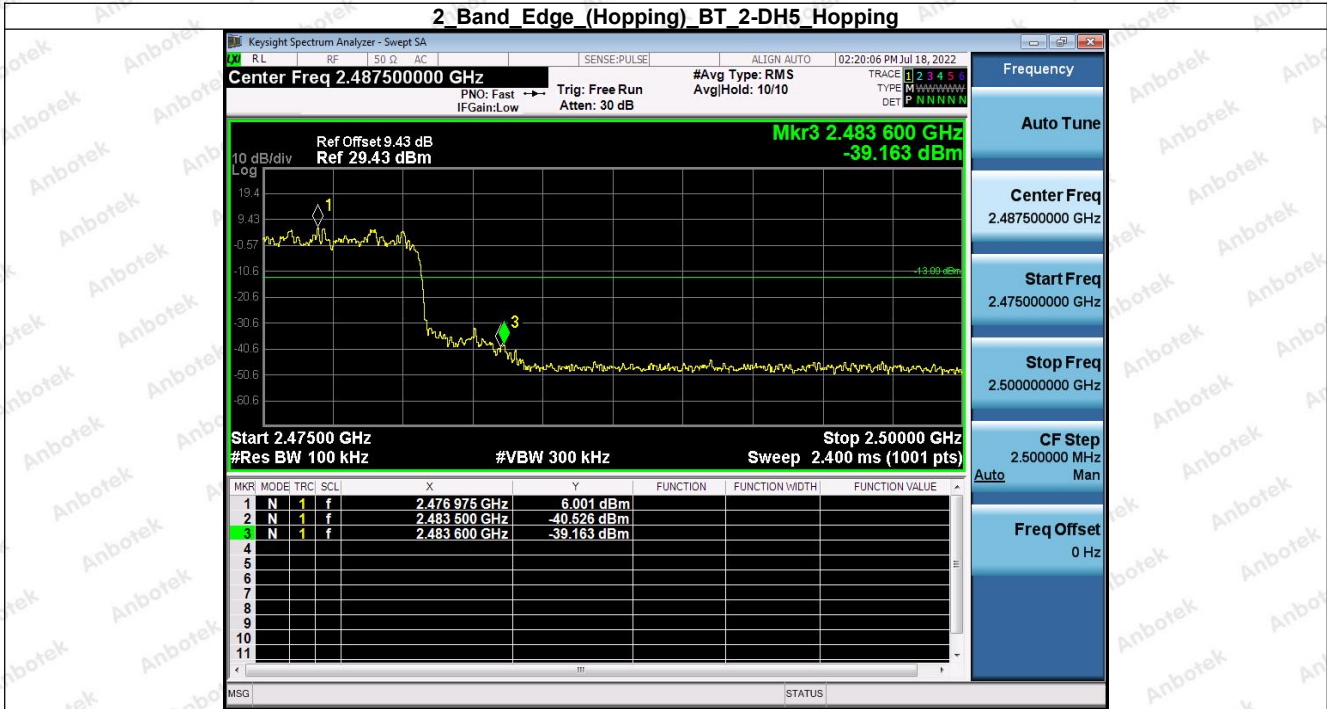

Hotline

400-003-0500
www.anbotek.com

1 Reference Level BT 2-DH5 Hopping

2 Band Edge (Hopping) BT 2-DH5 Hopping

Shenzhen Anbotek Compliance Laboratory Limited

Address: 1/F., Building D, Sogood Science and Technology Park, Sanwei Community, Hangcheng Street, Bao'an District, Shenzhen, Guangdong, China.
Tel: (86) 755-26066440 Fax: (86) 755-26014772 Email: service@anbotek.com