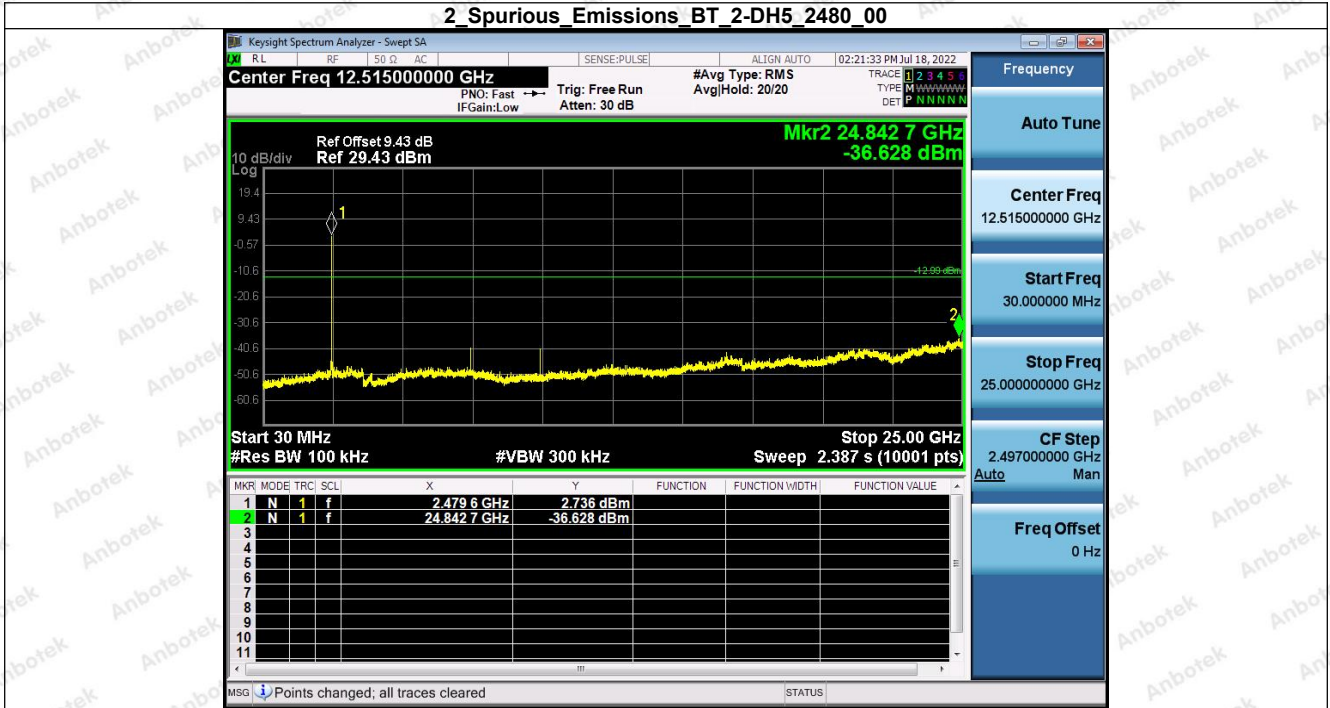

2 Spurious Emissions BT 2-DH5 2480 00

Shenzhen Anbotek Compliance Laboratory Limited

Address: 1/F., Building D, Sogood Science and Technology Park, Sanwei Community, Hangcheng Street, Bao'an District, Shenzhen, Guangdong, China.
Tel: (86) 755-26066440 Fax: (86) 755-26014772 Email: service@anbotek.com

Hotline
400-003-0500
www.anbotek.com