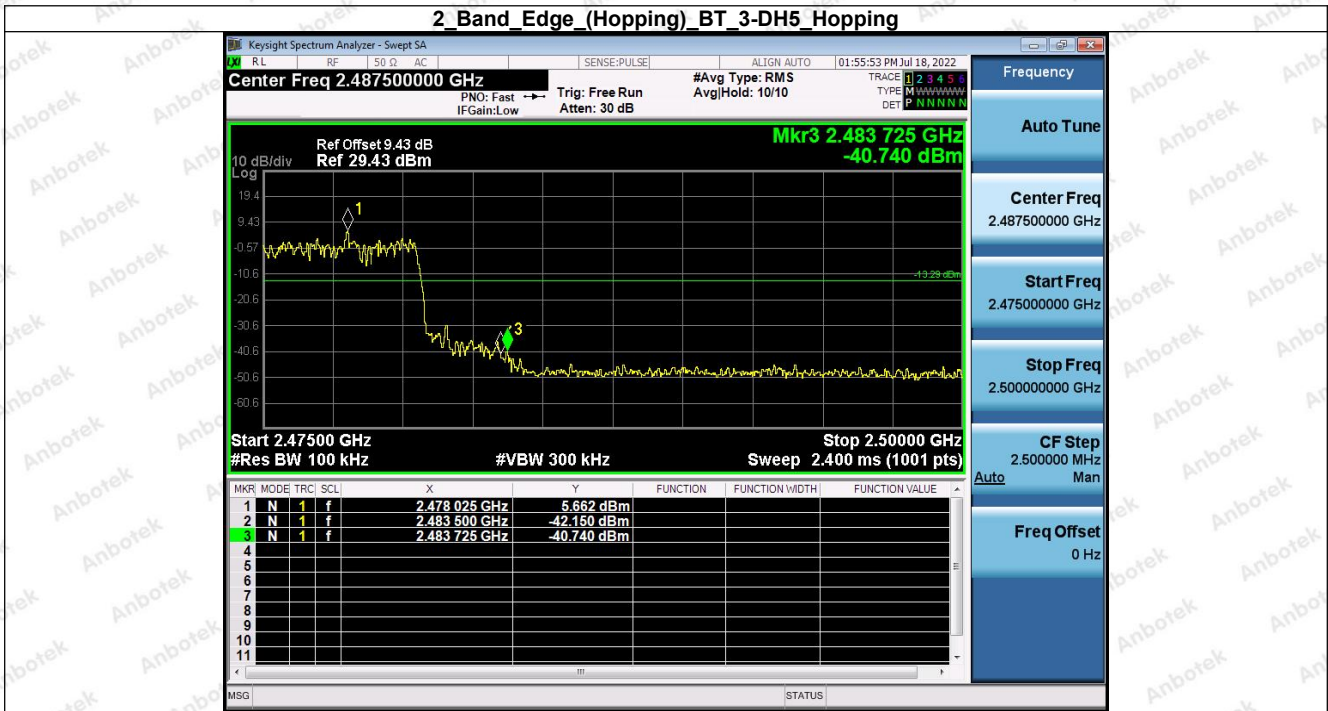

2 Band Edge (Hopping) BT_3-DH5 Hopping

Shenzhen Anbotek Compliance Laboratory Limited

Address: 1/F., Building D, Sogood Science and Technology Park, Sanwei Community, Hangcheng Street, Bao'an District, Shenzhen, Guangdong, China.
Tel: (86) 755-26066440 Fax: (86) 755-26014772 Email: service@anbotek.com

Hotline
400-003-0500
www.anbotek.com