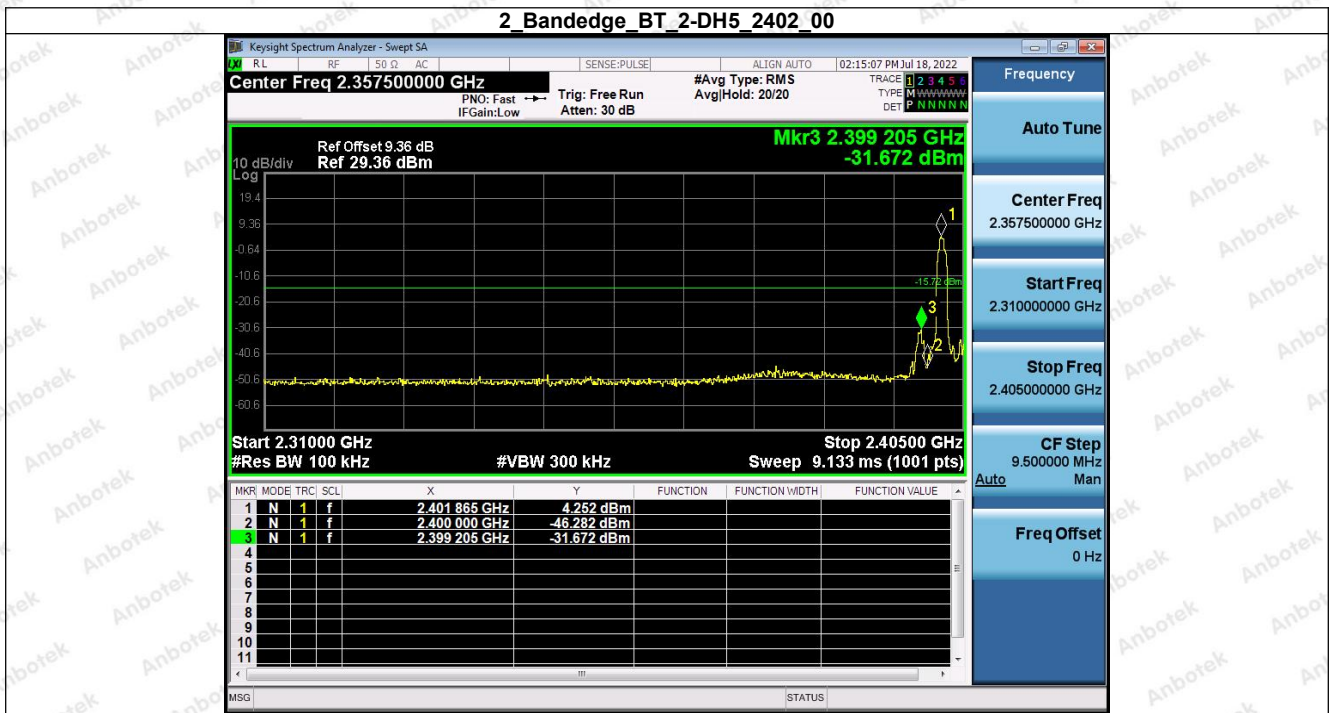

Shenzhen Anbotek Compliance Laboratory Limited

Address: 1/F., Building D, Sogood Science and Technology Park, Sanwei Community, Hangcheng Street, Bao'an District, Shenzhen, Guangdong, China.
Tel: (86) 755-26066440 Fax: (86) 755-26014772 Email: service@anbotek.com

Hotline
400-003-0500
www.anbotek.com