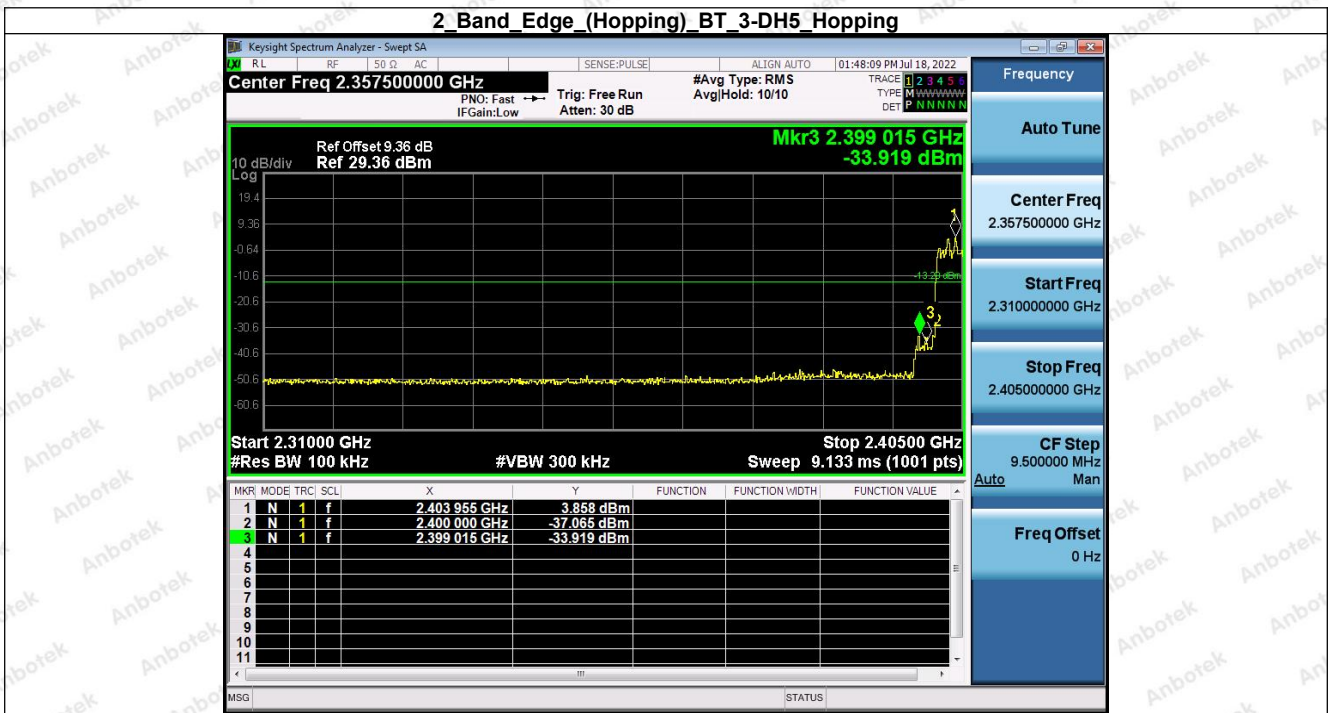

Shenzhen Anbotek Compliance Laboratory Limited

Address: 1/F., Building D, Sogood Science and Technology Park, Sanwei Community, Hangcheng Street, Bao'an District, Shenzhen, Guangdong, China.
Tel: (86) 755-26066440 Fax: (86) 755-26014772 Email: service@anbotek.com

Hotline
400-003-0500
www.anbotek.com