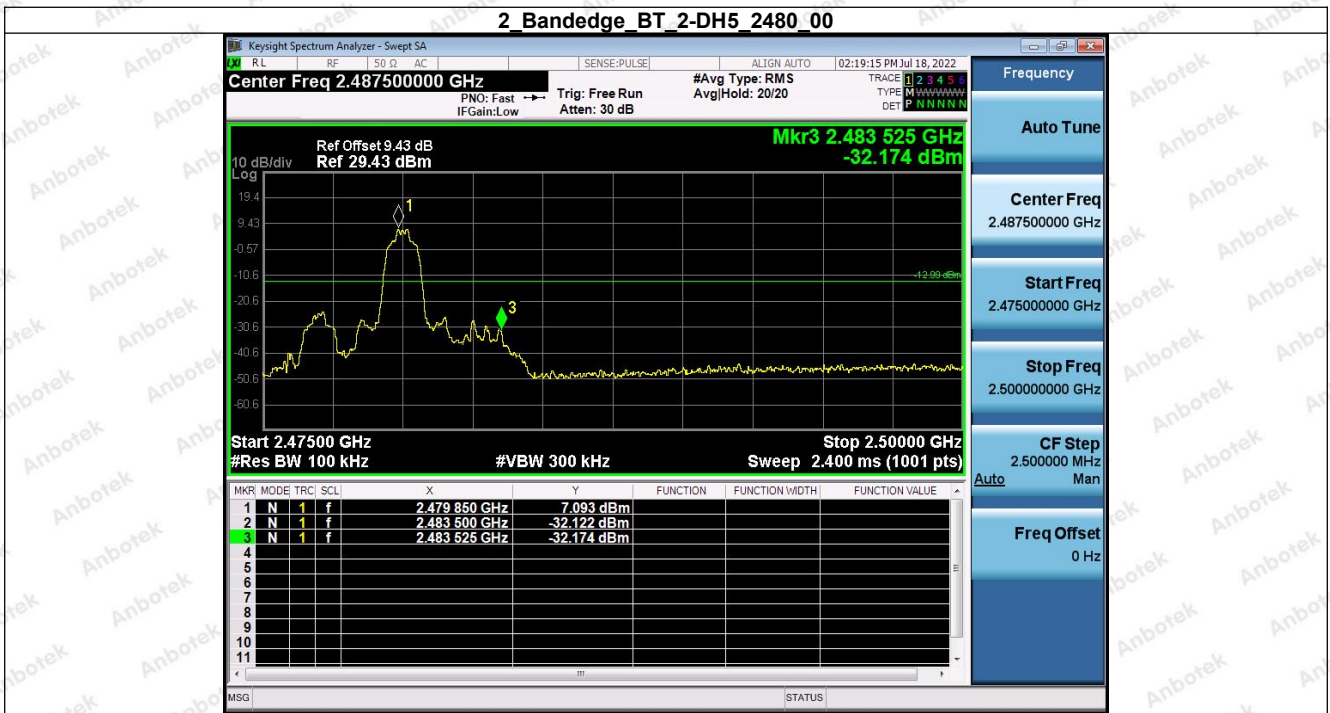

Shenzhen Anbotek Compliance Laboratory Limited

Address: 1/F., Building D, Sogood Science and Technology Park, Sanwei Community, Hangcheng Street, Bao'an District, Shenzhen, Guangdong, China.
Tel: (86) 755-26066440 Fax: (86) 755-26014772 Email: service@anbotek.com

Hotline

400-003-0500
www.anbotek.com