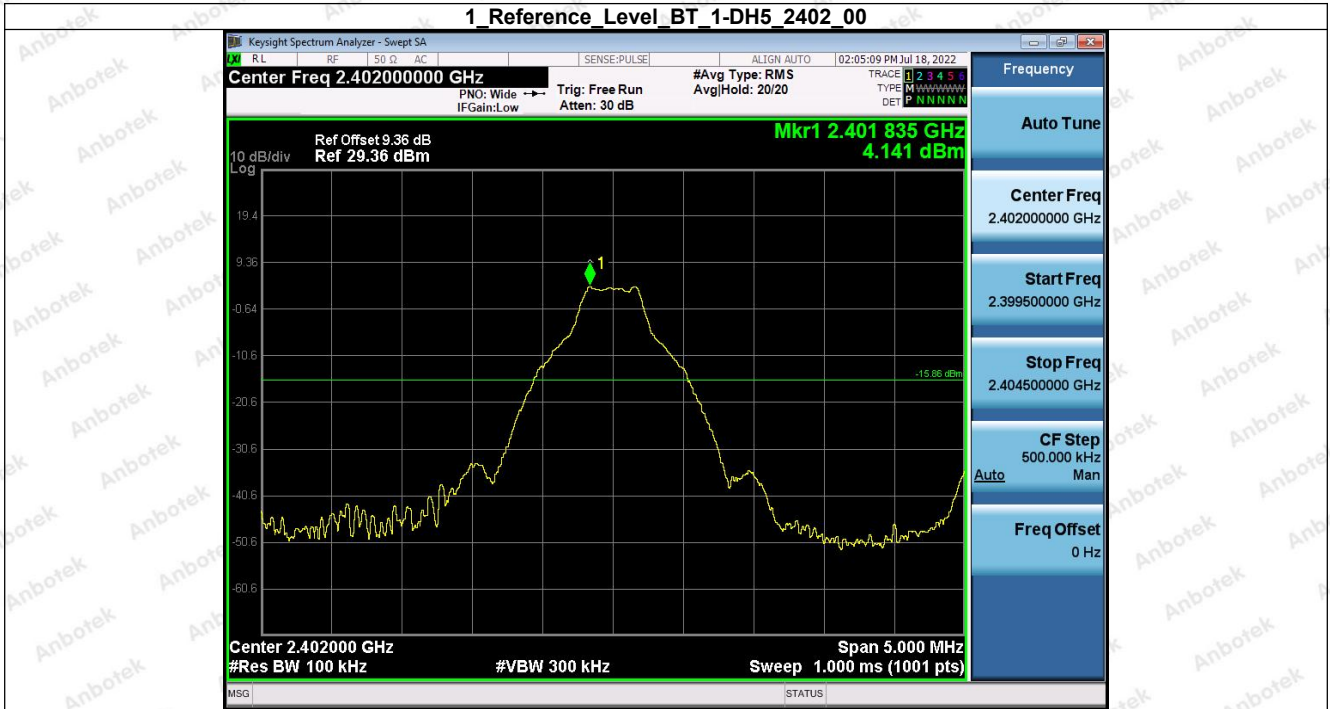

4. Bandedge

Condition	Antenna	Modulation	TX Mode	Bandedge MAX.Value	Limit	Result
NVNT	ANT1	1-DH5	1-DH5	-31.36	-15.86	Pass
NVNT	ANT1	1-DH5	Hopping_LCH	-32.97	-13.38	Pass
NVNT	ANT1	1-DH5	1-DH5	-31.15	-13.13	Pass
NVNT	ANT1	1-DH5	Hopping_HCH	-31.89	-13.19	Pass
NVNT	ANT1	2-DH5	2-DH5	-31.67	-15.72	Pass
NVNT	ANT1	2-DH5	Hopping_LCH	-36.97	-13.69	Pass
NVNT	ANT1	2-DH5	2-DH5	-32.17	-12.99	Pass
NVNT	ANT1	2-DH5	Hopping_HCH	-39.16	-13.09	Pass
NVNT	ANT1	3-DH5	3-DH5	-31.56	-15.70	Pass
NVNT	ANT1	3-DH5	Hopping_LCH	-33.92	-13.29	Pass
NVNT	ANT1	3-DH5	3-DH5	-31.46	-13.01	Pass
NVNT	ANT1	3-DH5	Hopping_HCH	-40.74	-13.29	Pass