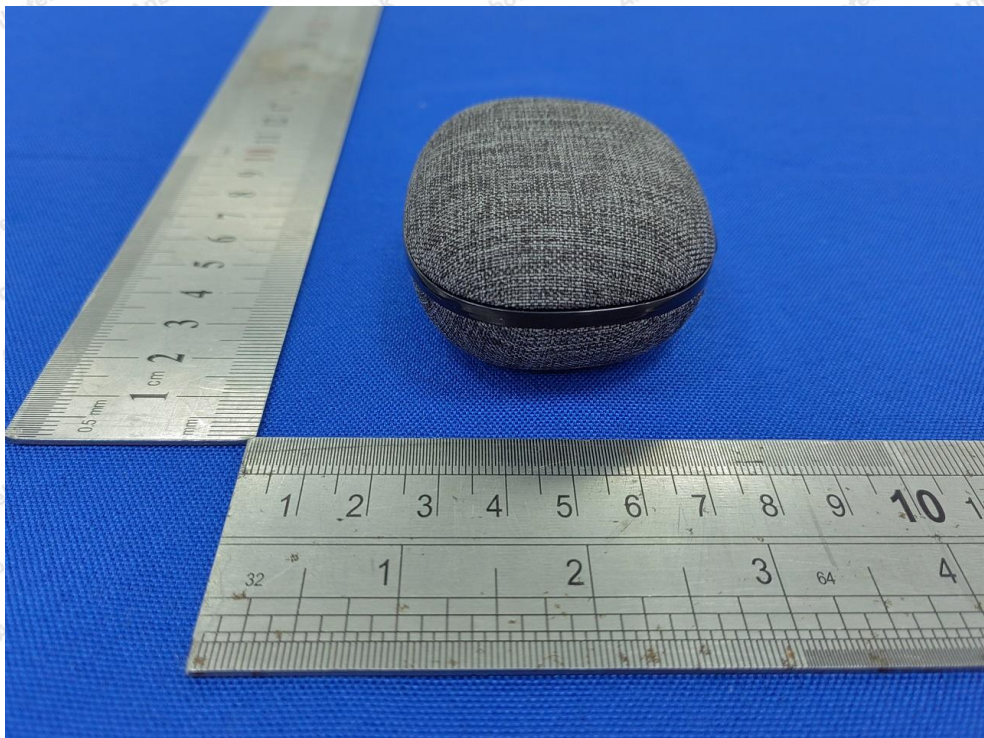

Shenzhen Anbotek Compliance Laboratory Limited

Address: 1/F., Building D, Sogood Science and Technology Park, Sanwei Community, Hangcheng Street, Bao'an District, Shenzhen, Guangdong, China.
Tel: (86) 755-26066440 Fax: (86) 755-26014772 Email: service@anbotek.com

Hotline
400-003-0500
www.anbotek.com