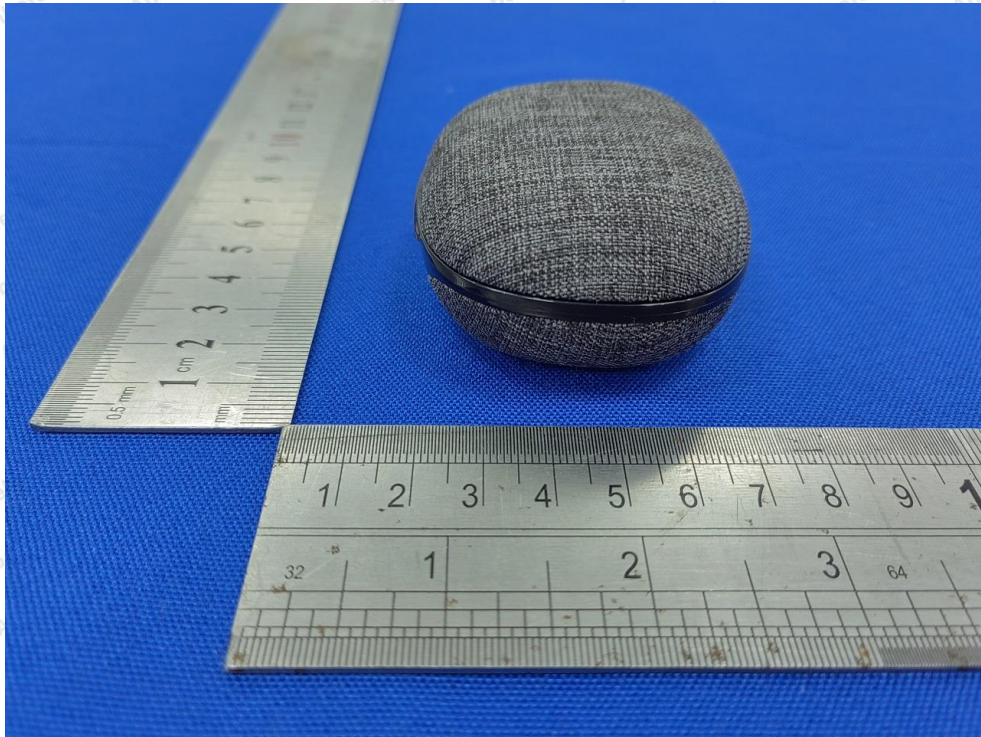

Shenzhen Anbotek Compliance Laboratory Limited

Address: 1/F., Building D, Sogood Science and Technology Park, Sanwei Community, Hangcheng Street, Bao'an District, Shenzhen, Guangdong, China.

Tel: (86) 755-26066440 Fax: (86) 755-26014772 Email: service@anbotek.com

Hotline
400-003-0500
www.anbotek.com