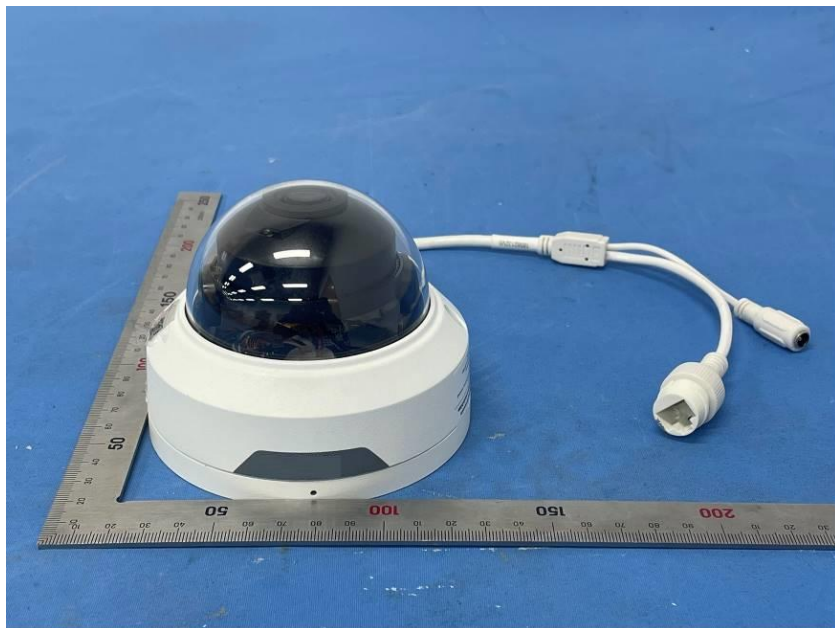

External Photos

Applicant:	FS.COM Inc.
Address of Applicant:	380 Centerpoint Blvd, New Castle, DE 19720, United States
Equipment Under Test (EUT):	
Product Name:	IP Camera
Model No.:	IPC101-2M-DK

End