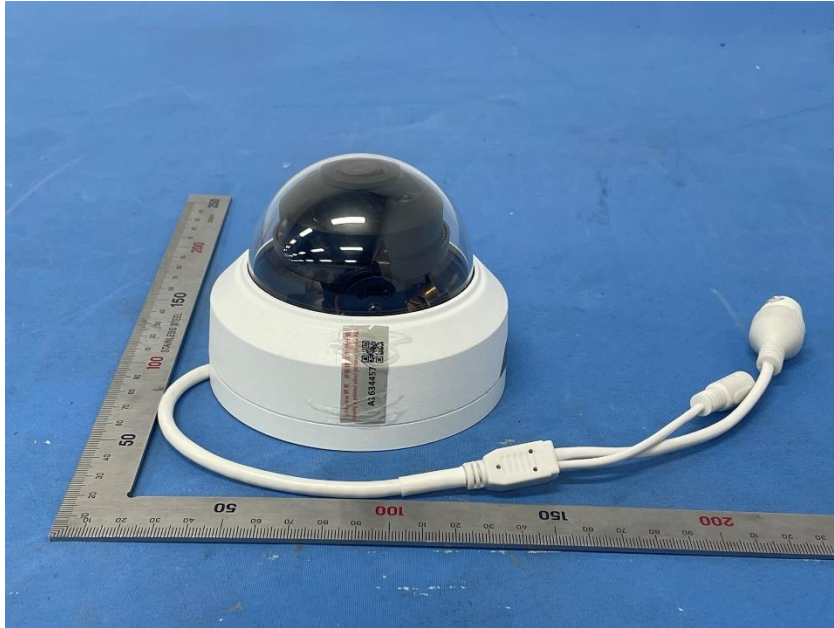

External Photos

Applicant:	FS.COM Inc.
Address of Applicant:	380 Centerpoint Blvd, New Castle, DE 19720, United States
Equipment Under Test (EUT):	
Product Name:	IP Camera
Model No.:	IPC101-2M-DK

End