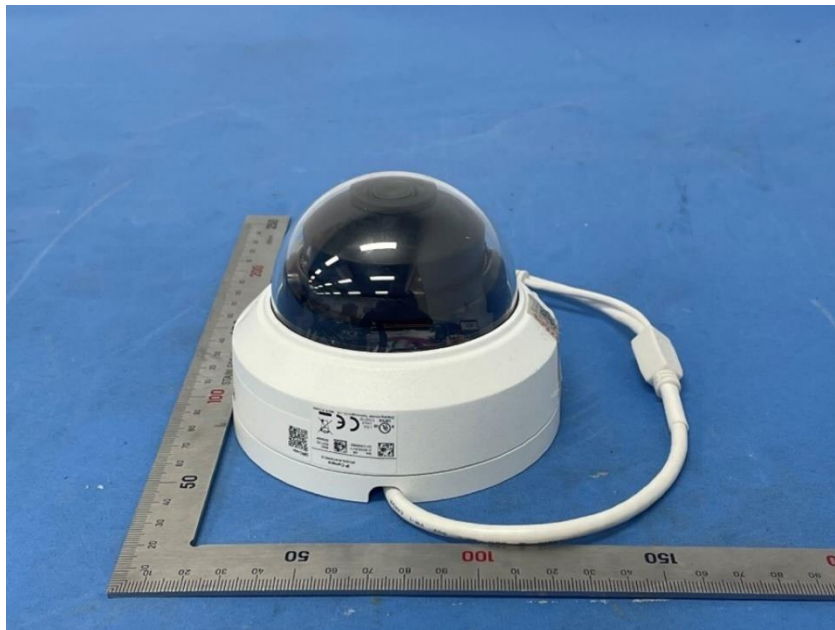

External Photos

Applicant:	FS.COM Inc.
Address of Applicant:	380 Centerpoint Blvd, New Castle, DE 19720, United States
Equipment Under Test (EUT):	
Product Name:	IP Camera
Model No.:	IPC101-2M-DK

End