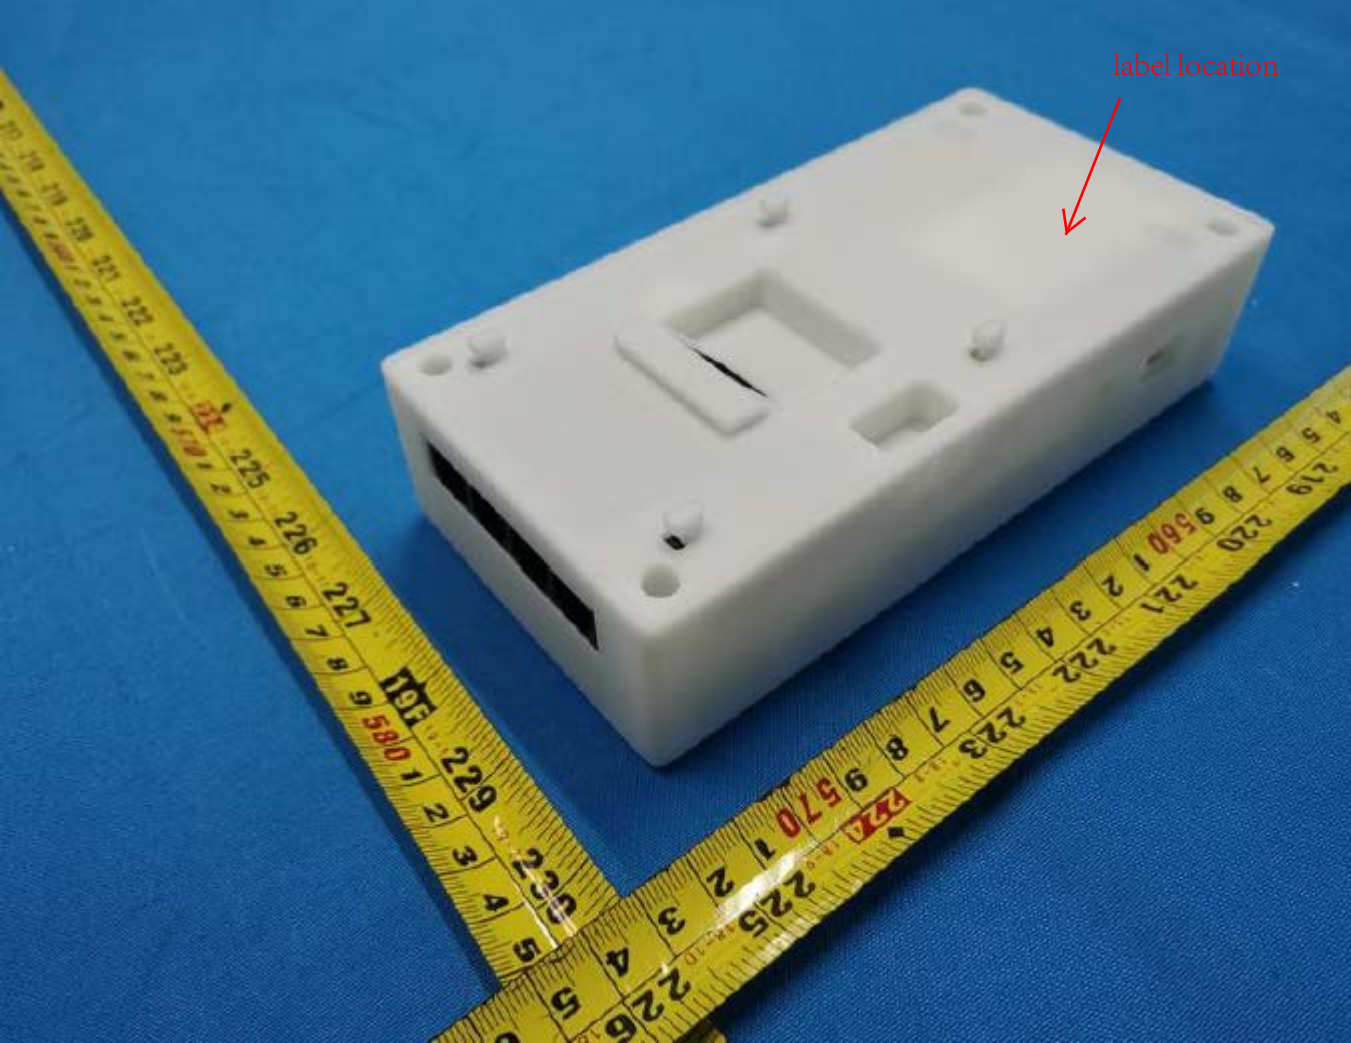

42.6mm ± 0.5mm

R1.8

42.6mm ± 0.5mm

FS.COM INC (Manufacturer/メーカー)
380 Centerpoint Blvd, New Castle, DE 19720, United States

Product Name: Indoor Access Point

Produktname: Access Points für Innenbereiche

Nom du produit : Point d'Accès Intérieur

製品名: 屋内アクセスポイント

Model (Modell/Modèle/モデル) : AP-N515H

DC Input (DC-Eingang/Entrée DC/DC入力) :

48V = ; 0.6A; PoE 48V = ; 0.6A

This device complies with part 15 of the FCC Rules. Operation is subject to the following two conditions: (1) This device may not cause harmful interference, and (2) this device must accept any interference received, including interference that may cause undesired operation.

Made in China/中国製/In China hergestellt/Fabriqué en Chine

UK
CA

E7676

IC: 29598-179641
FCC ID: 2A2PW179641

R 217-230884

CAN ICES-003(B)/NMB-003(B)

2.03mm

label location