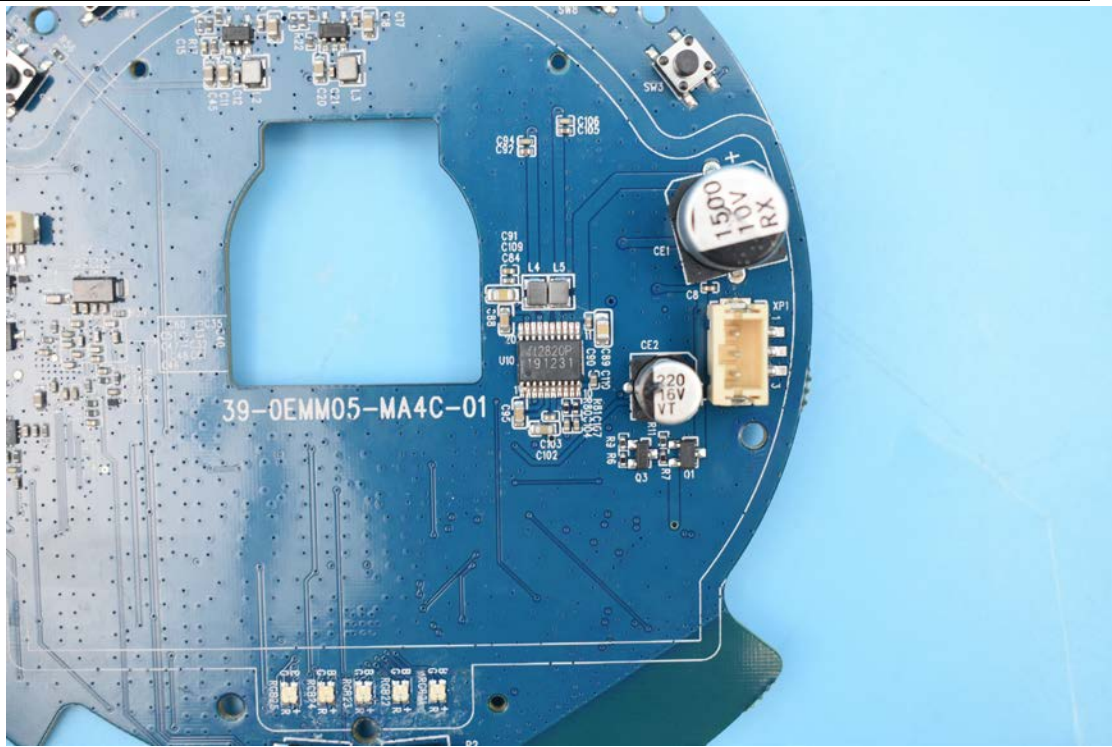

FCC ID:2A2PW127987

Internal Photos

1. EUT uncover view

2. Antenna view