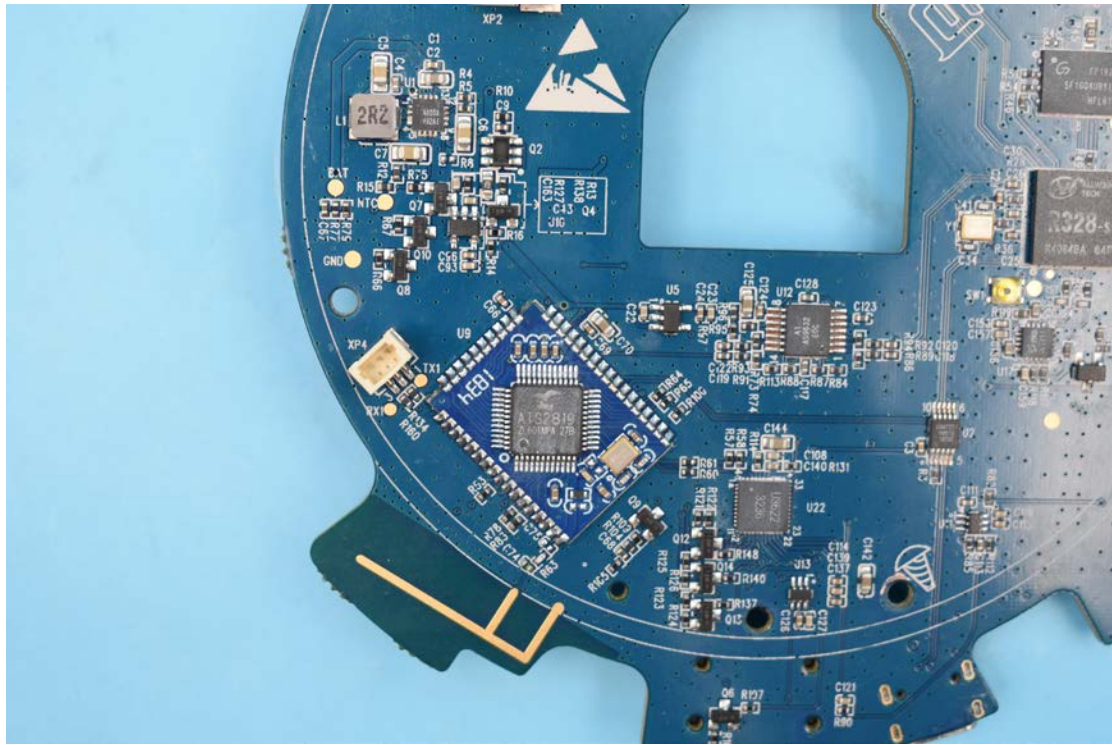

FCC ID:2A2PW127987

Internal Photos

1. EUT uncover view

2. Antenna view