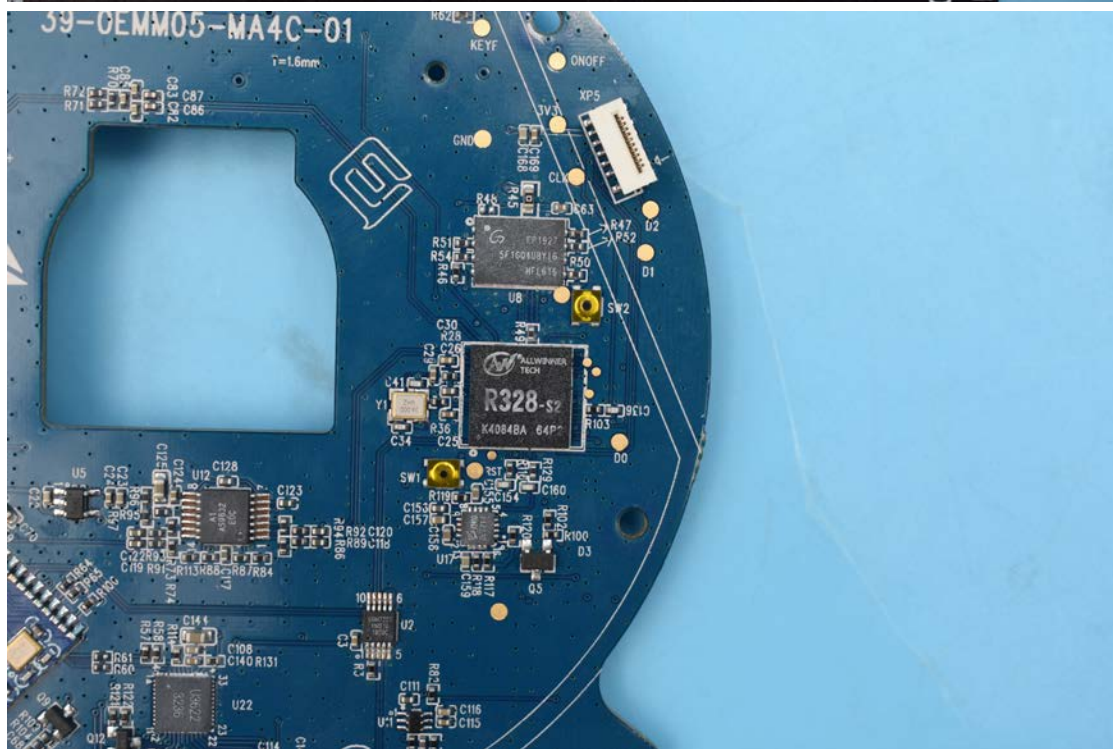

FCC ID:2A2PW127987

Internal Photos

1. EUT uncover view

2. Antenna view