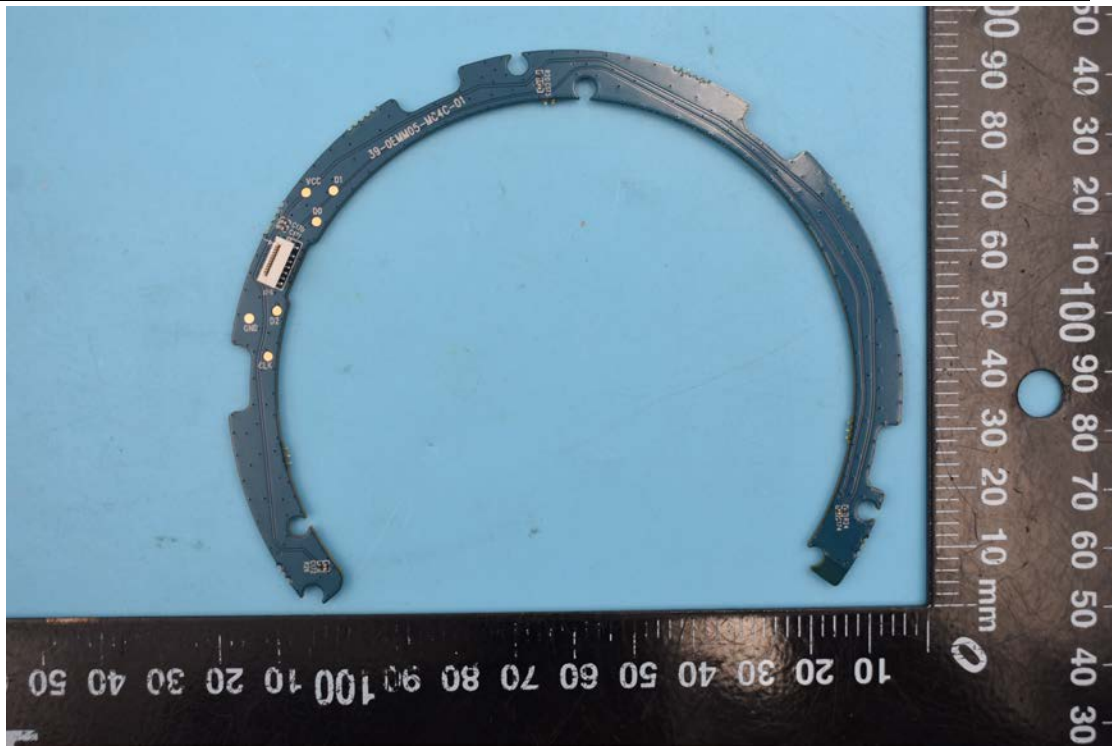

FCC ID:2A2PW127987

Internal Photos

1. EUT uncover view

2. Antenna view