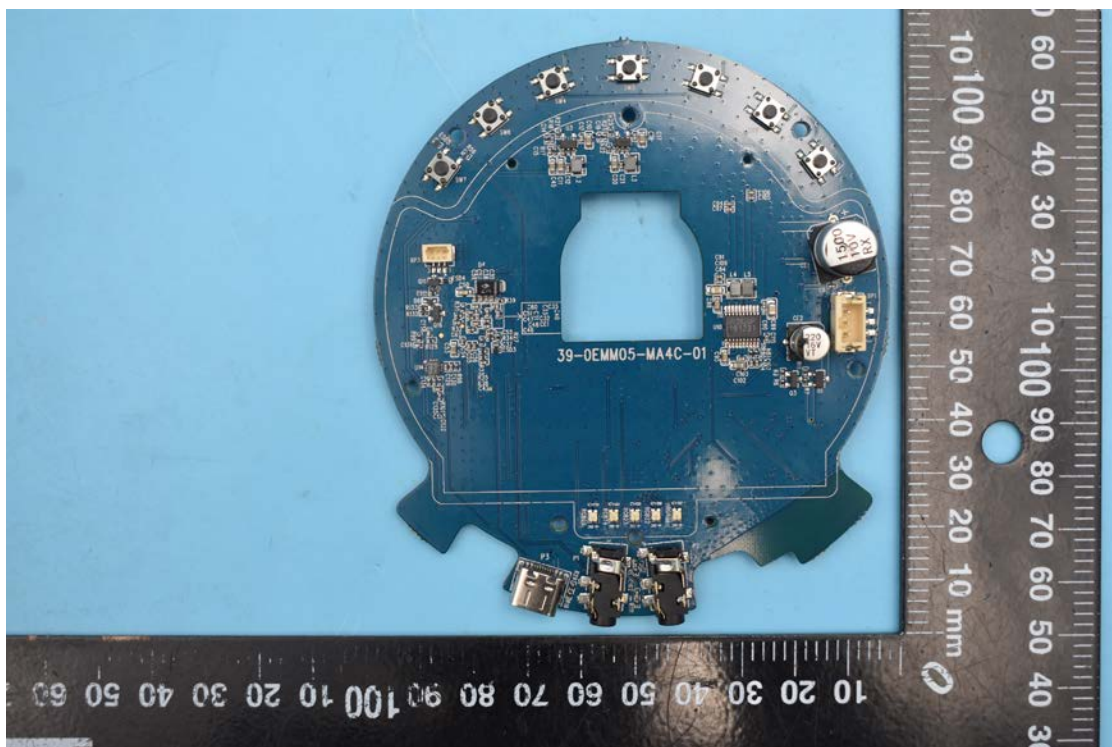

FCC ID:2A2PW127987

Internal Photos

1. EUT uncover view

2. Antenna view