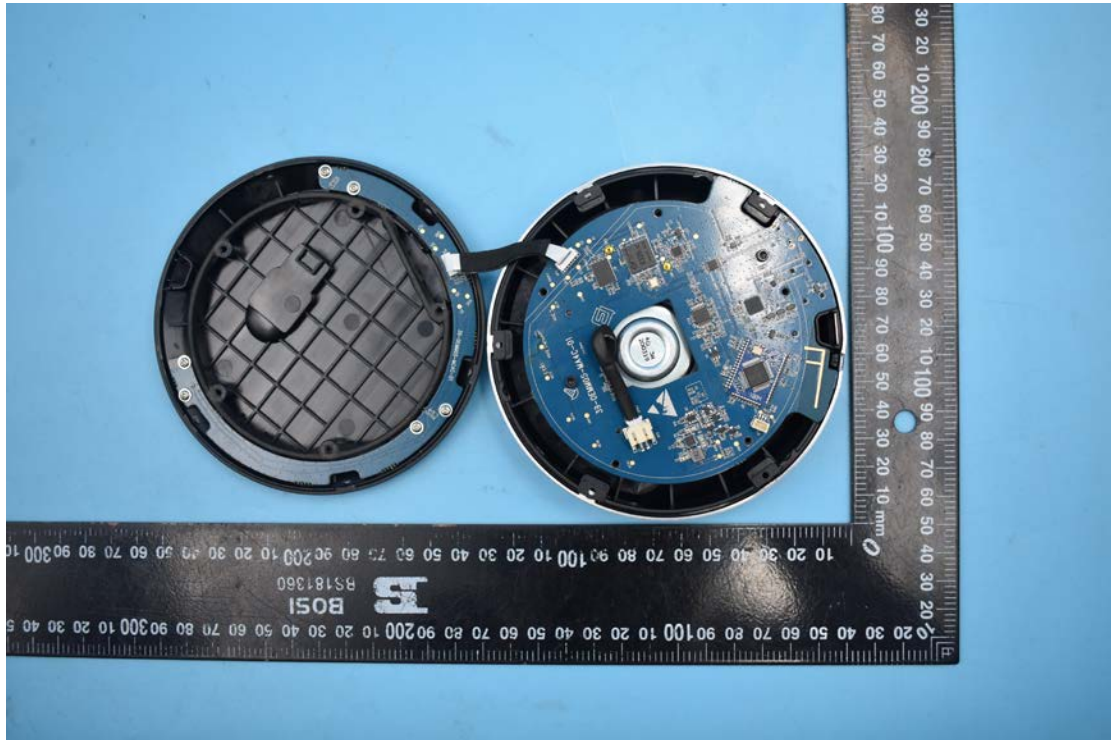

FCC ID:2A2PW127987

Internal Photos

1. EUT uncover view

2. Antenna view