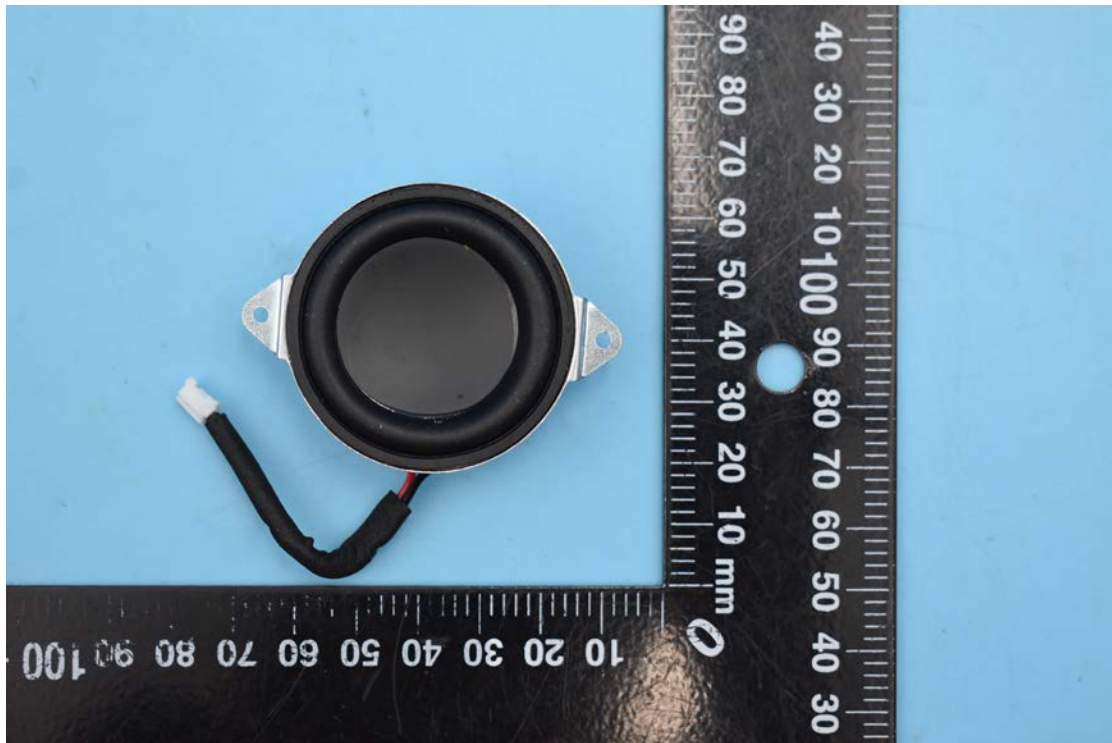

FCC ID:2A2PW127987

Internal Photos

1. EUT uncover view

2. Antenna view