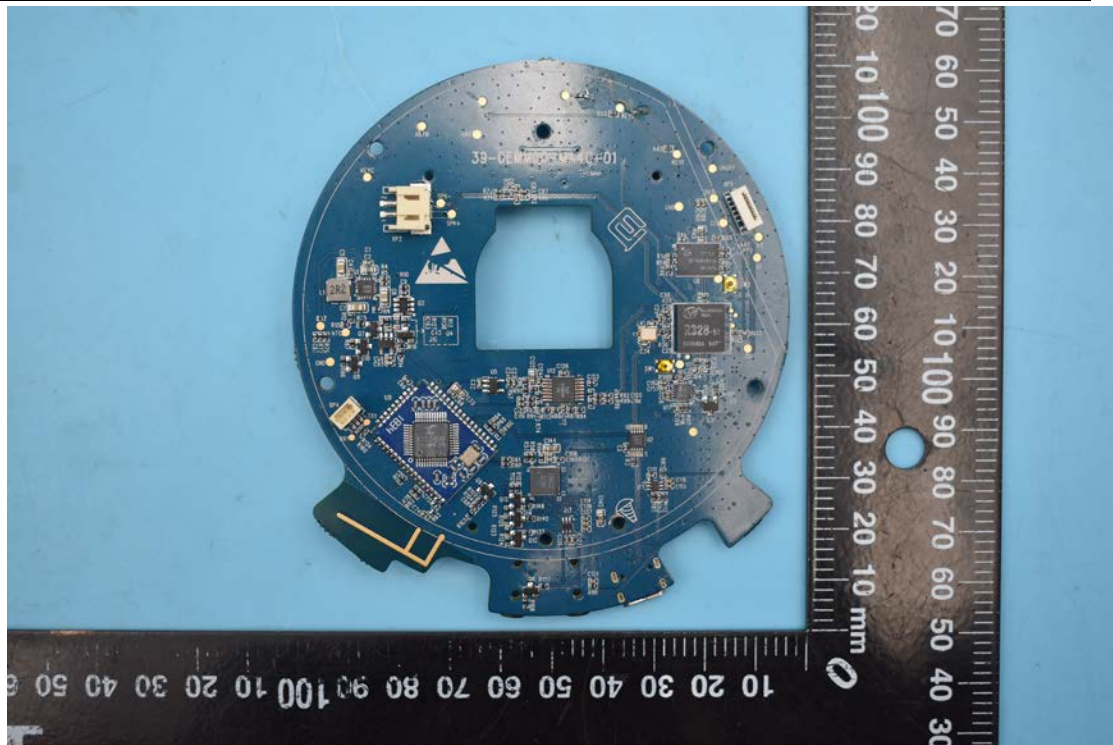

FCC ID:2A2PW127987

Internal Photos

1. EUT uncover view

2. Antenna view