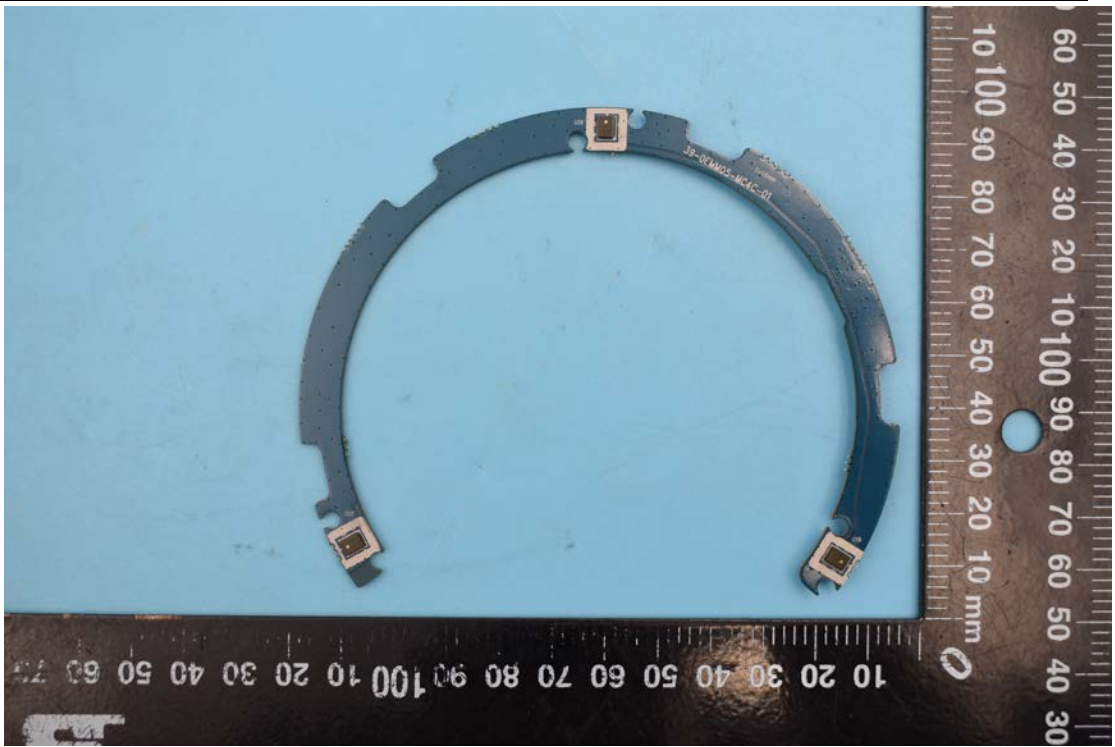

FCC ID:2A2PW127987

Internal Photos

1. EUT uncover view

2. Antenna view