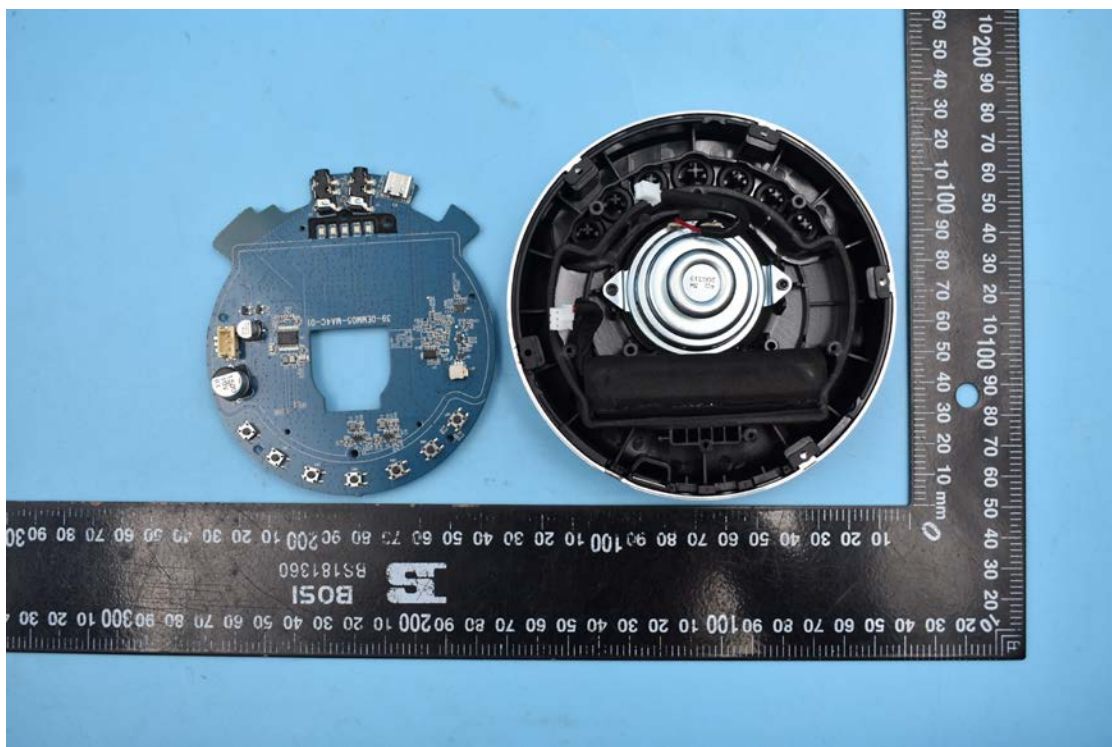

FCC ID:2A2PW127987

Internal Photos

1. EUT uncover view

2. Antenna view