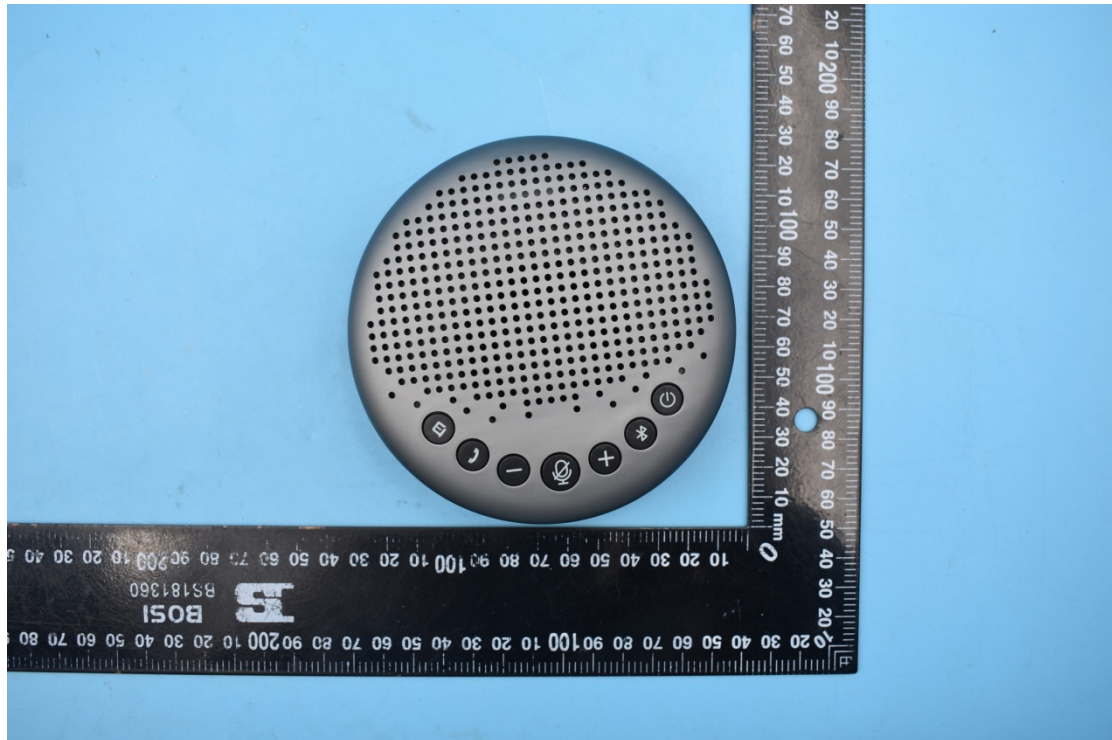

FCC ID:2A2PW127987

External Photos

1. EUT front view

2. EUT rear view

3. EUT left side view

4. EUT right side view

5. EUT top view

6. EUT bottom view

7. Ports supported by this device

8. Accessories